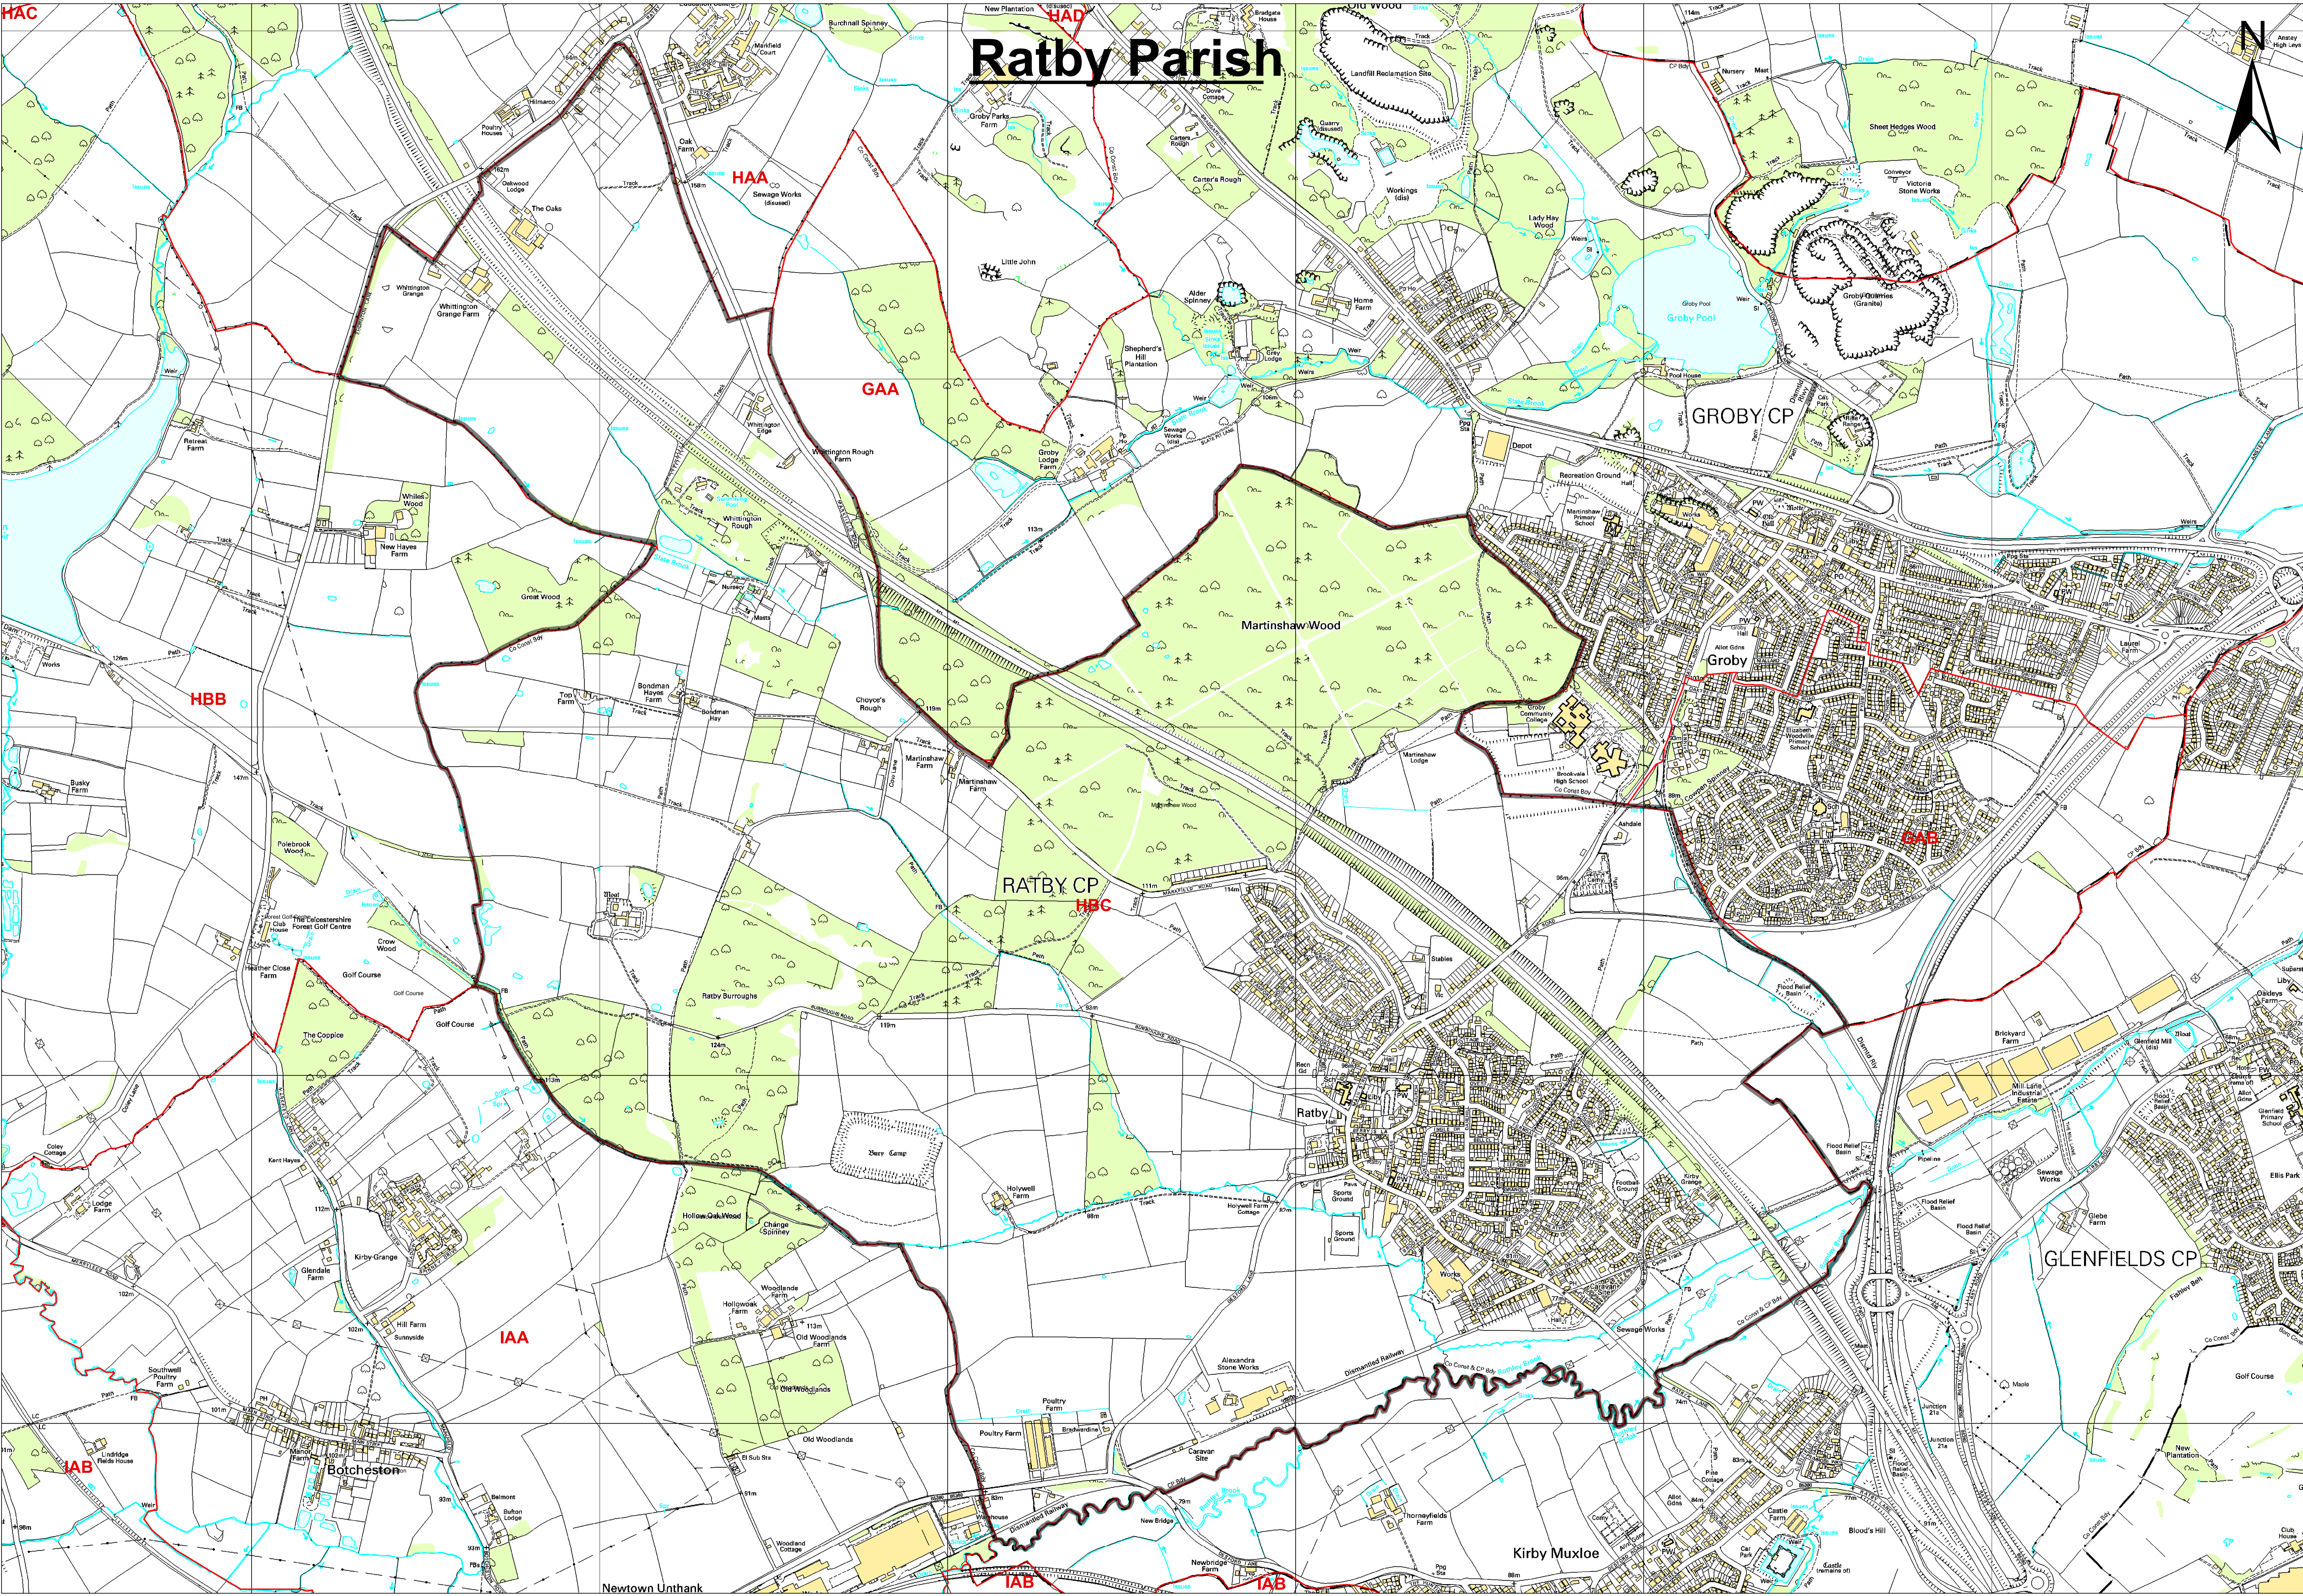

Ratby Parish