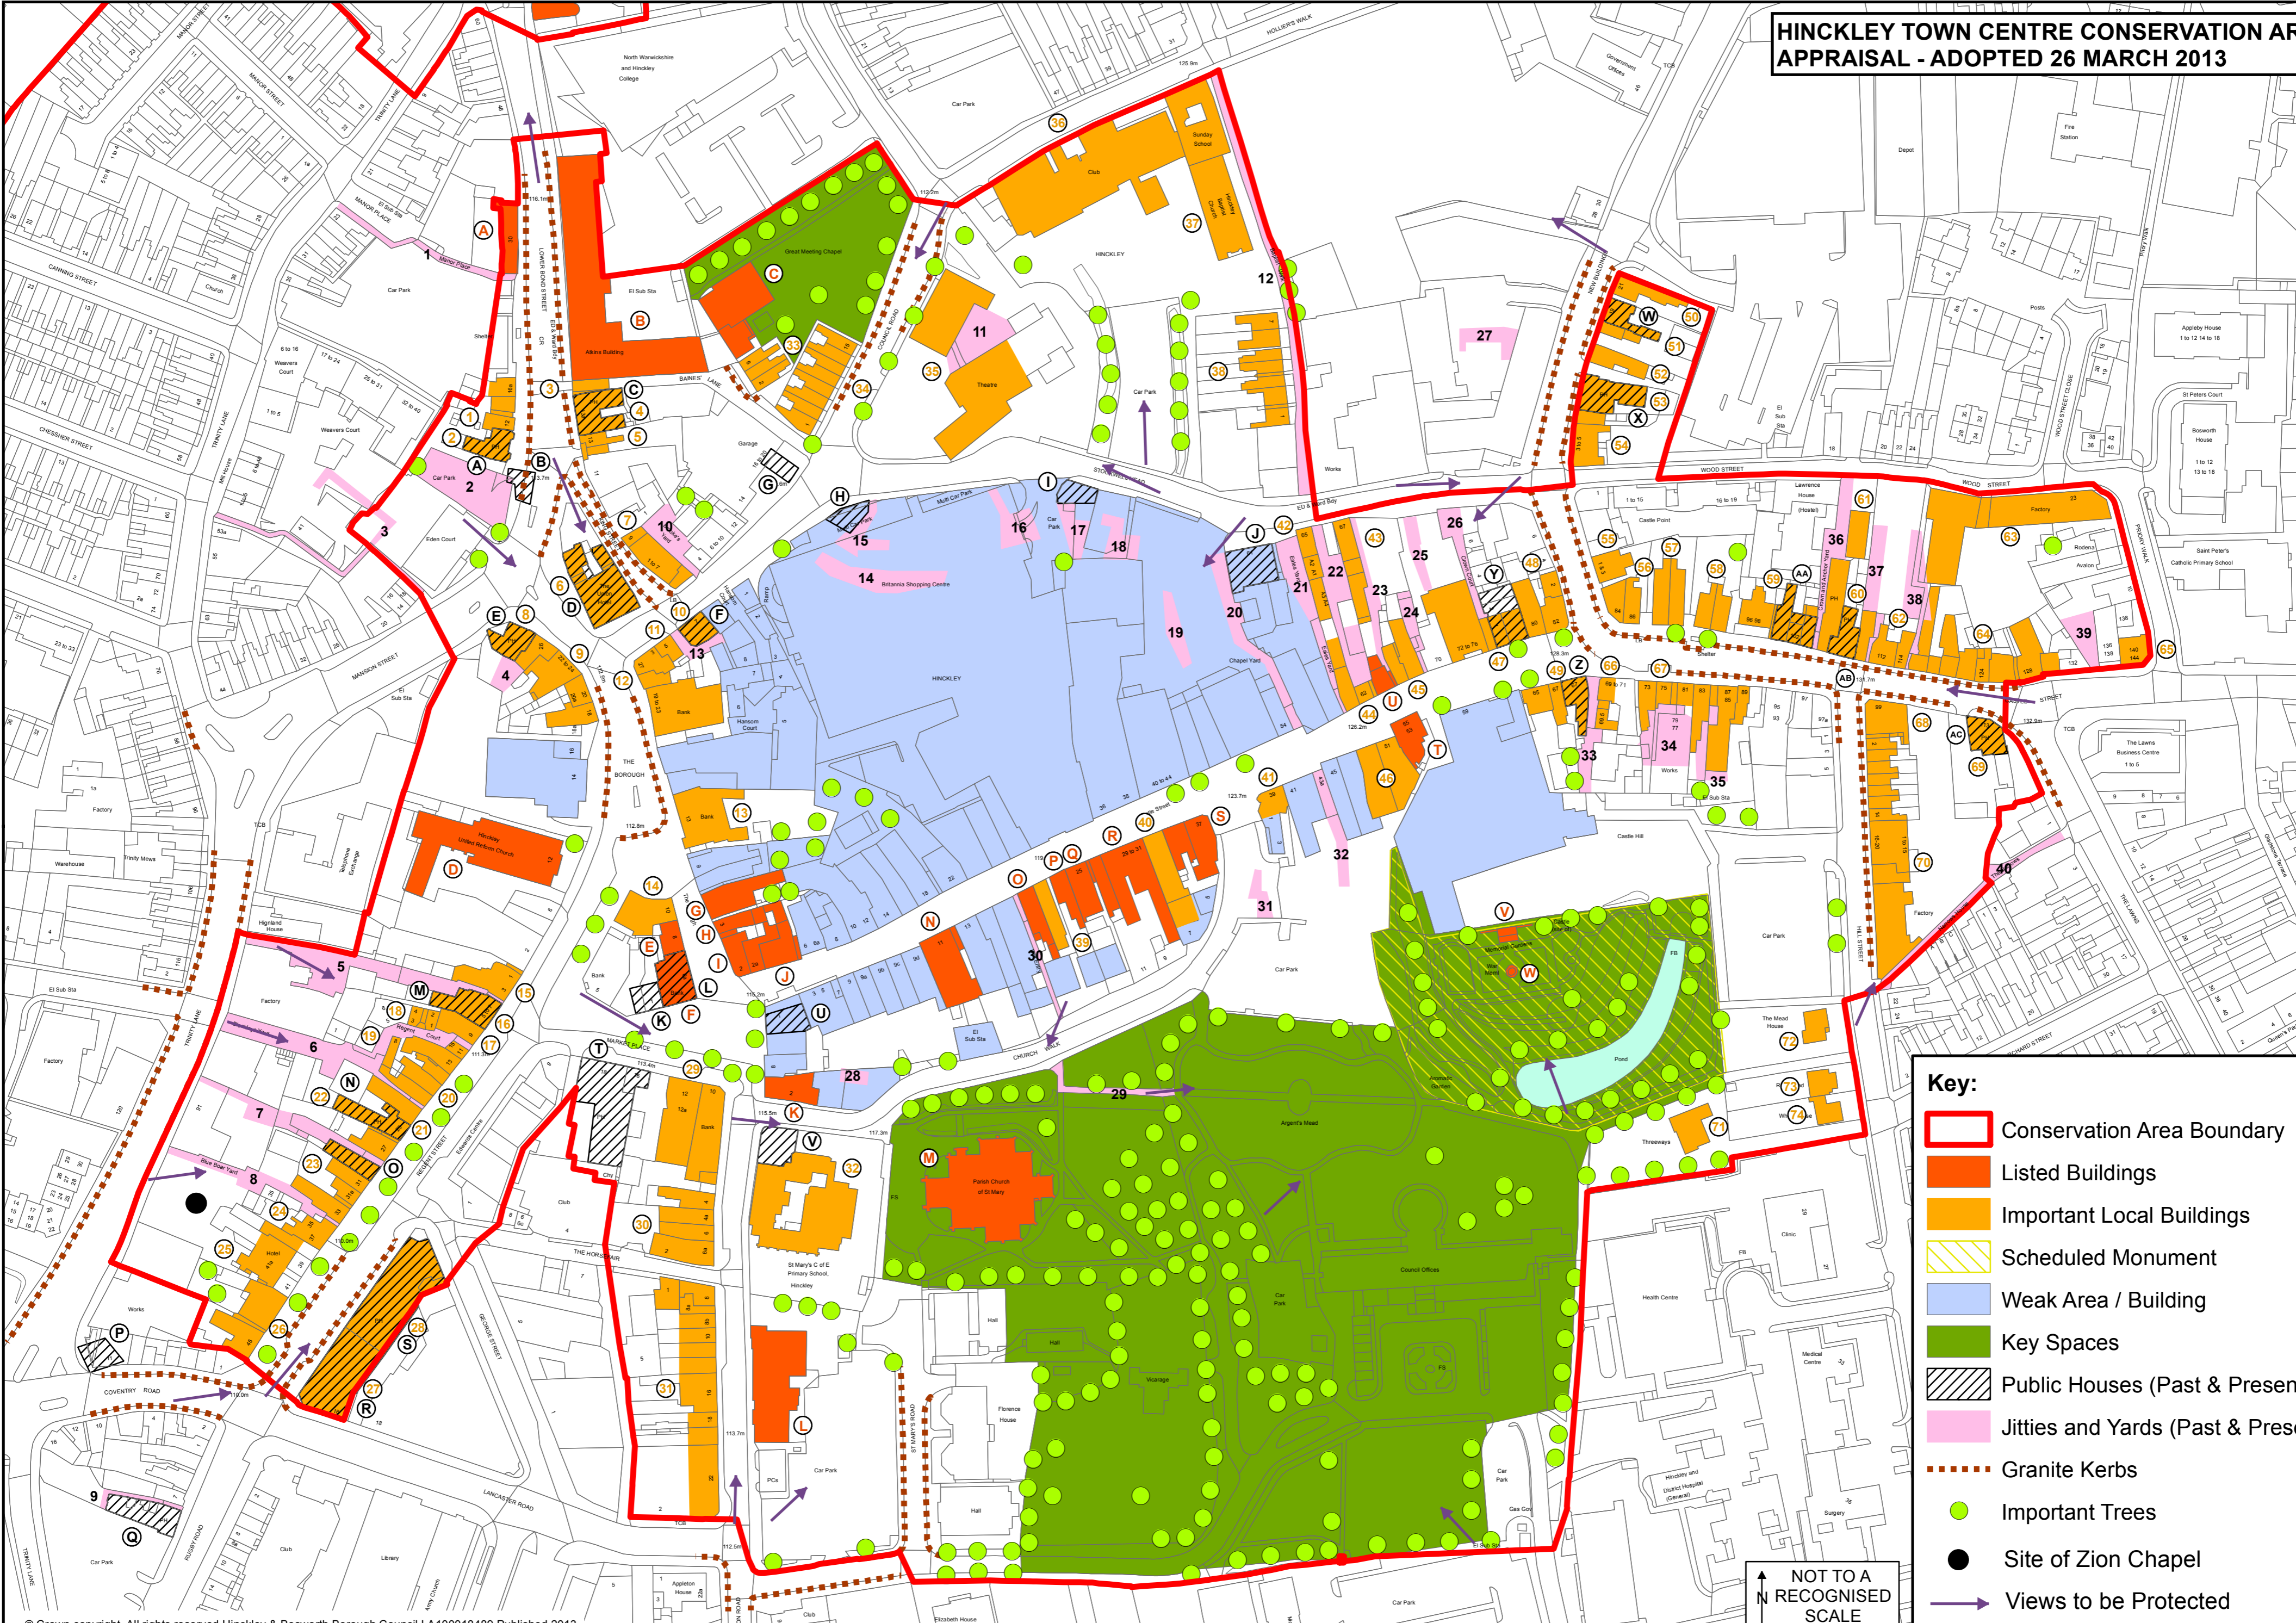

HINCKLEY TOWN CENTRE CONSERVATION AREA APPRAISAL - ADOPTED 26 MARCH 2013

Key:

- Conservation Area Boundary
- Listed Buildings
- Important Local Buildings
- Scheduled Monument
- Weak Area / Building
- Key Spaces
- Public Houses (Past & Present)
- Jitties and Yards (Past & Present)
- Granite Kerbs
- Important Trees
- Site of Zion Chapel
- ➔ Views to be Protected

NOT TO A RECOGNISED SCALE