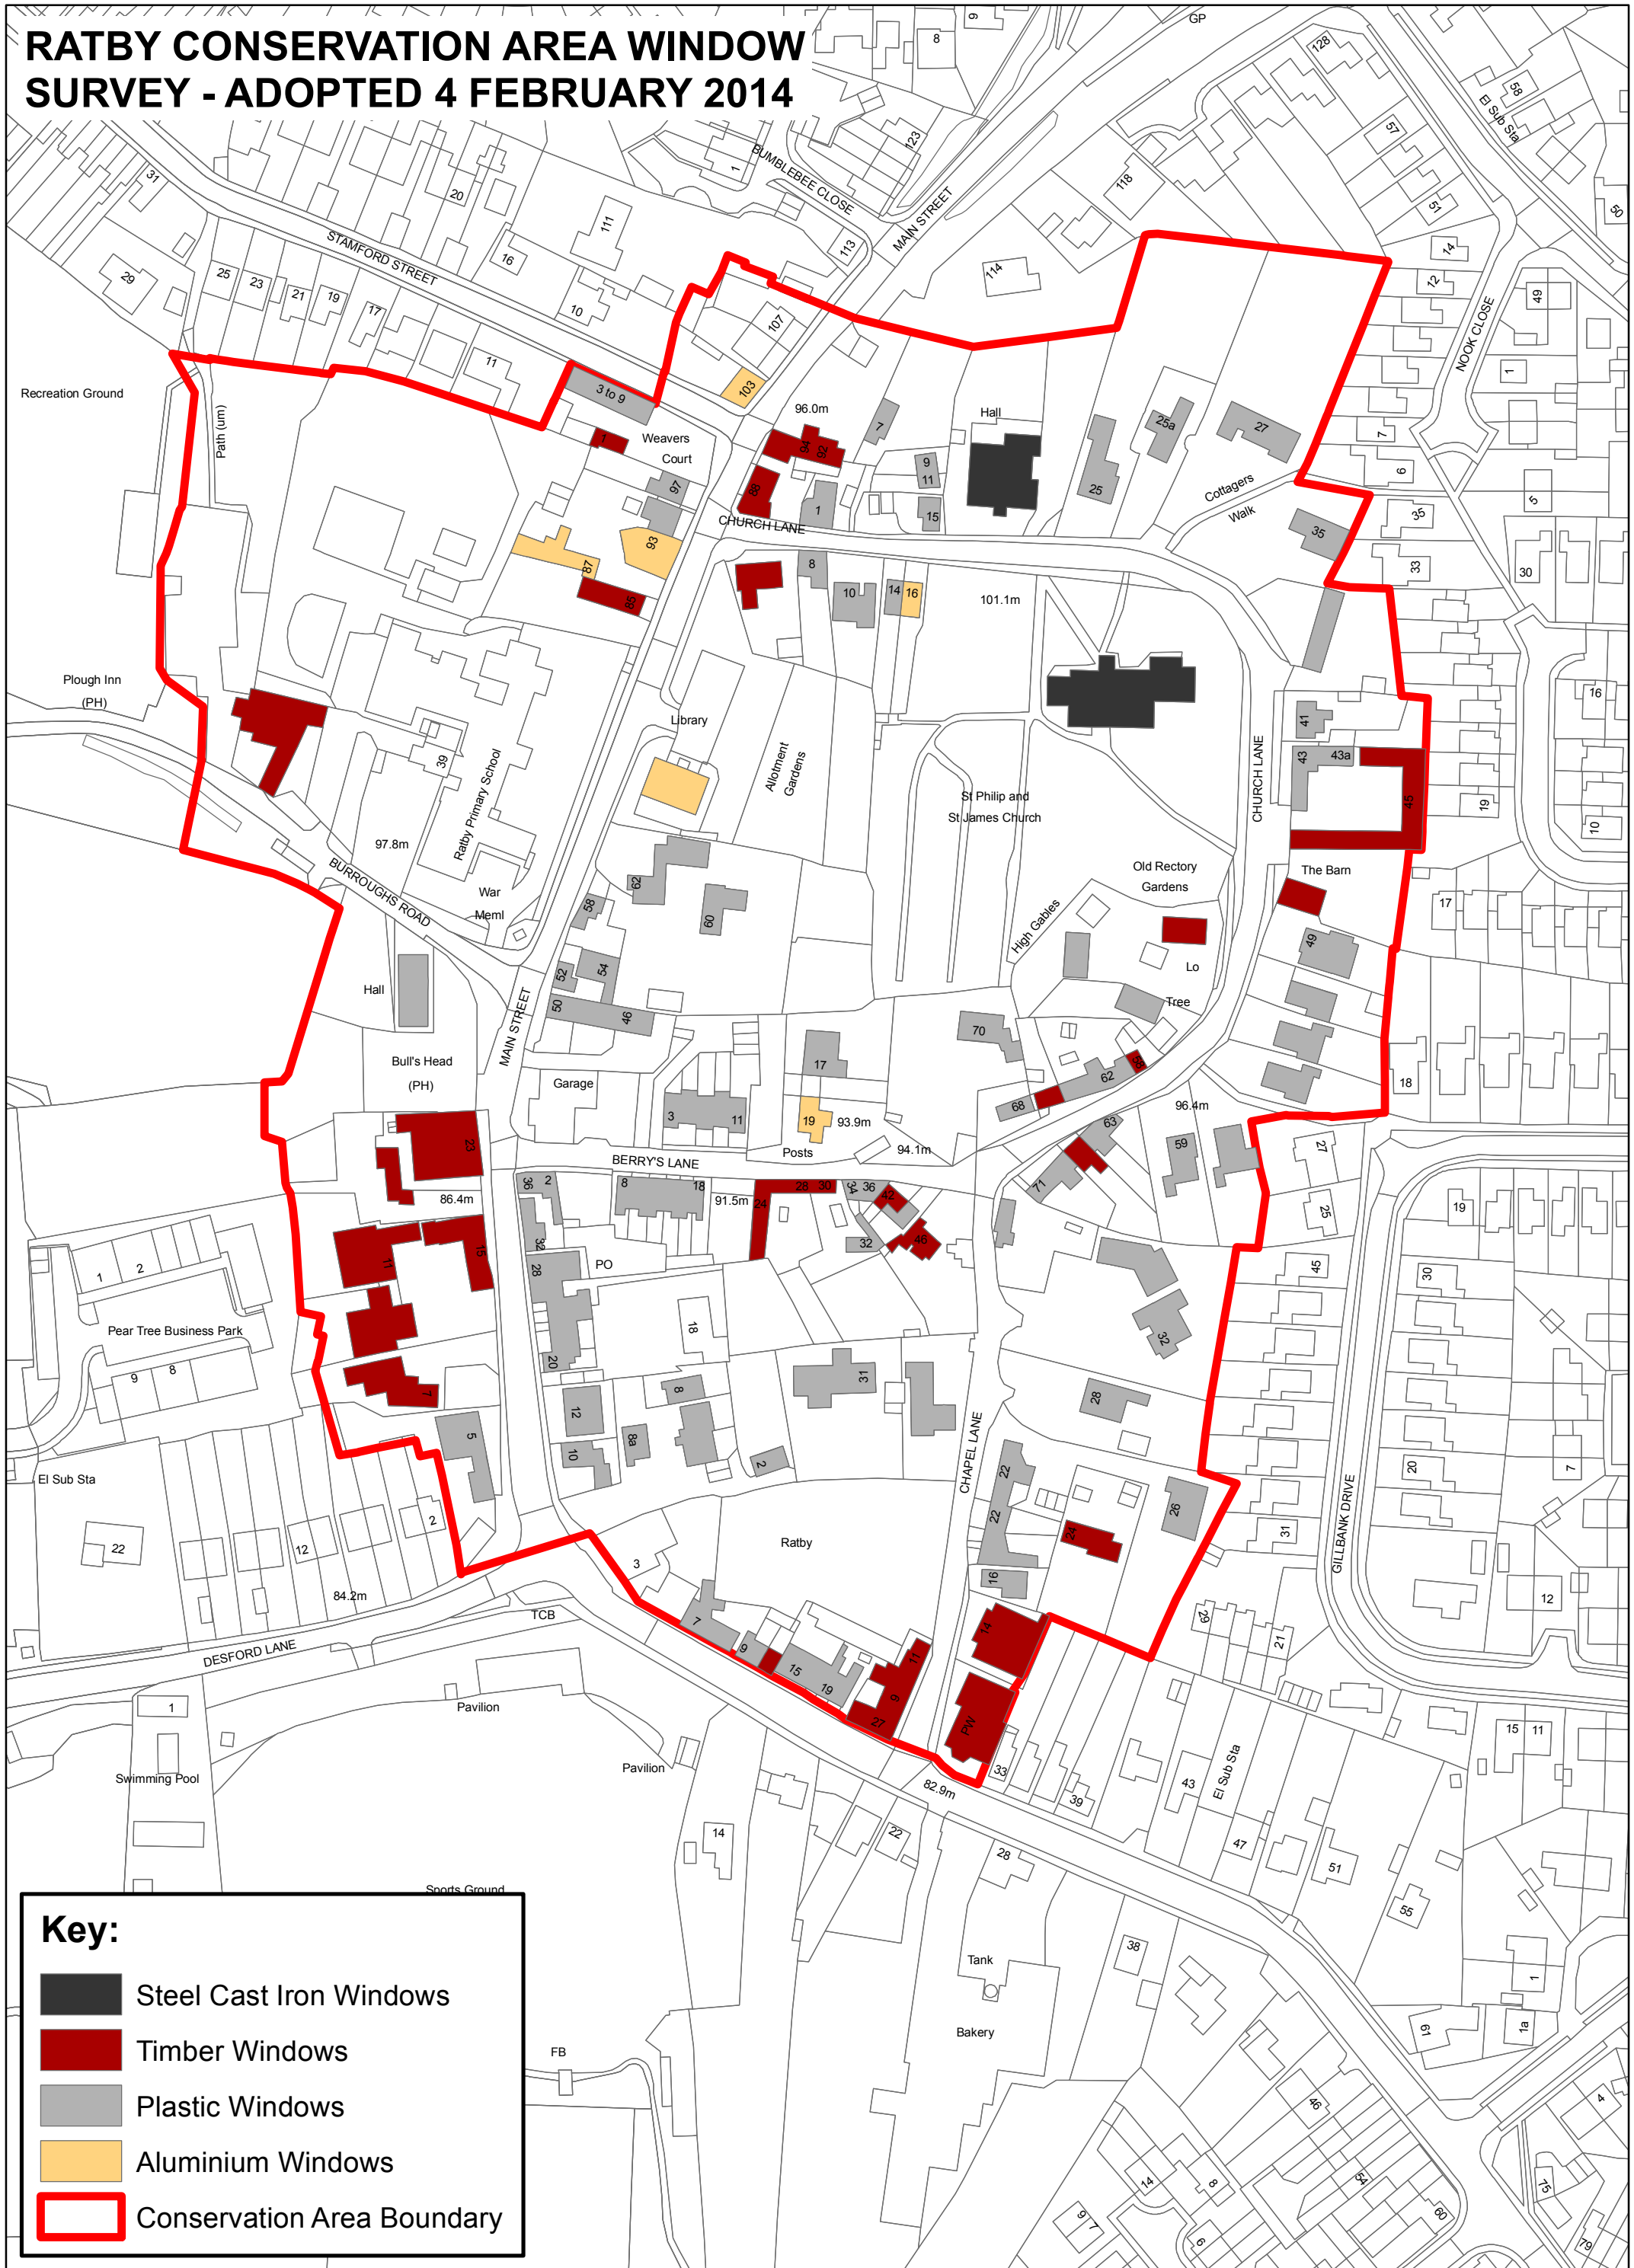

RATBY CONSERVATION AREA WINDOW SURVEY - ADOPTED 4 FEBRUARY 2014

Key:

- Steel Cast Iron Windows
- Timber Windows
- Plastic Windows
- Aluminium Windows
- Conservation Area Boundary