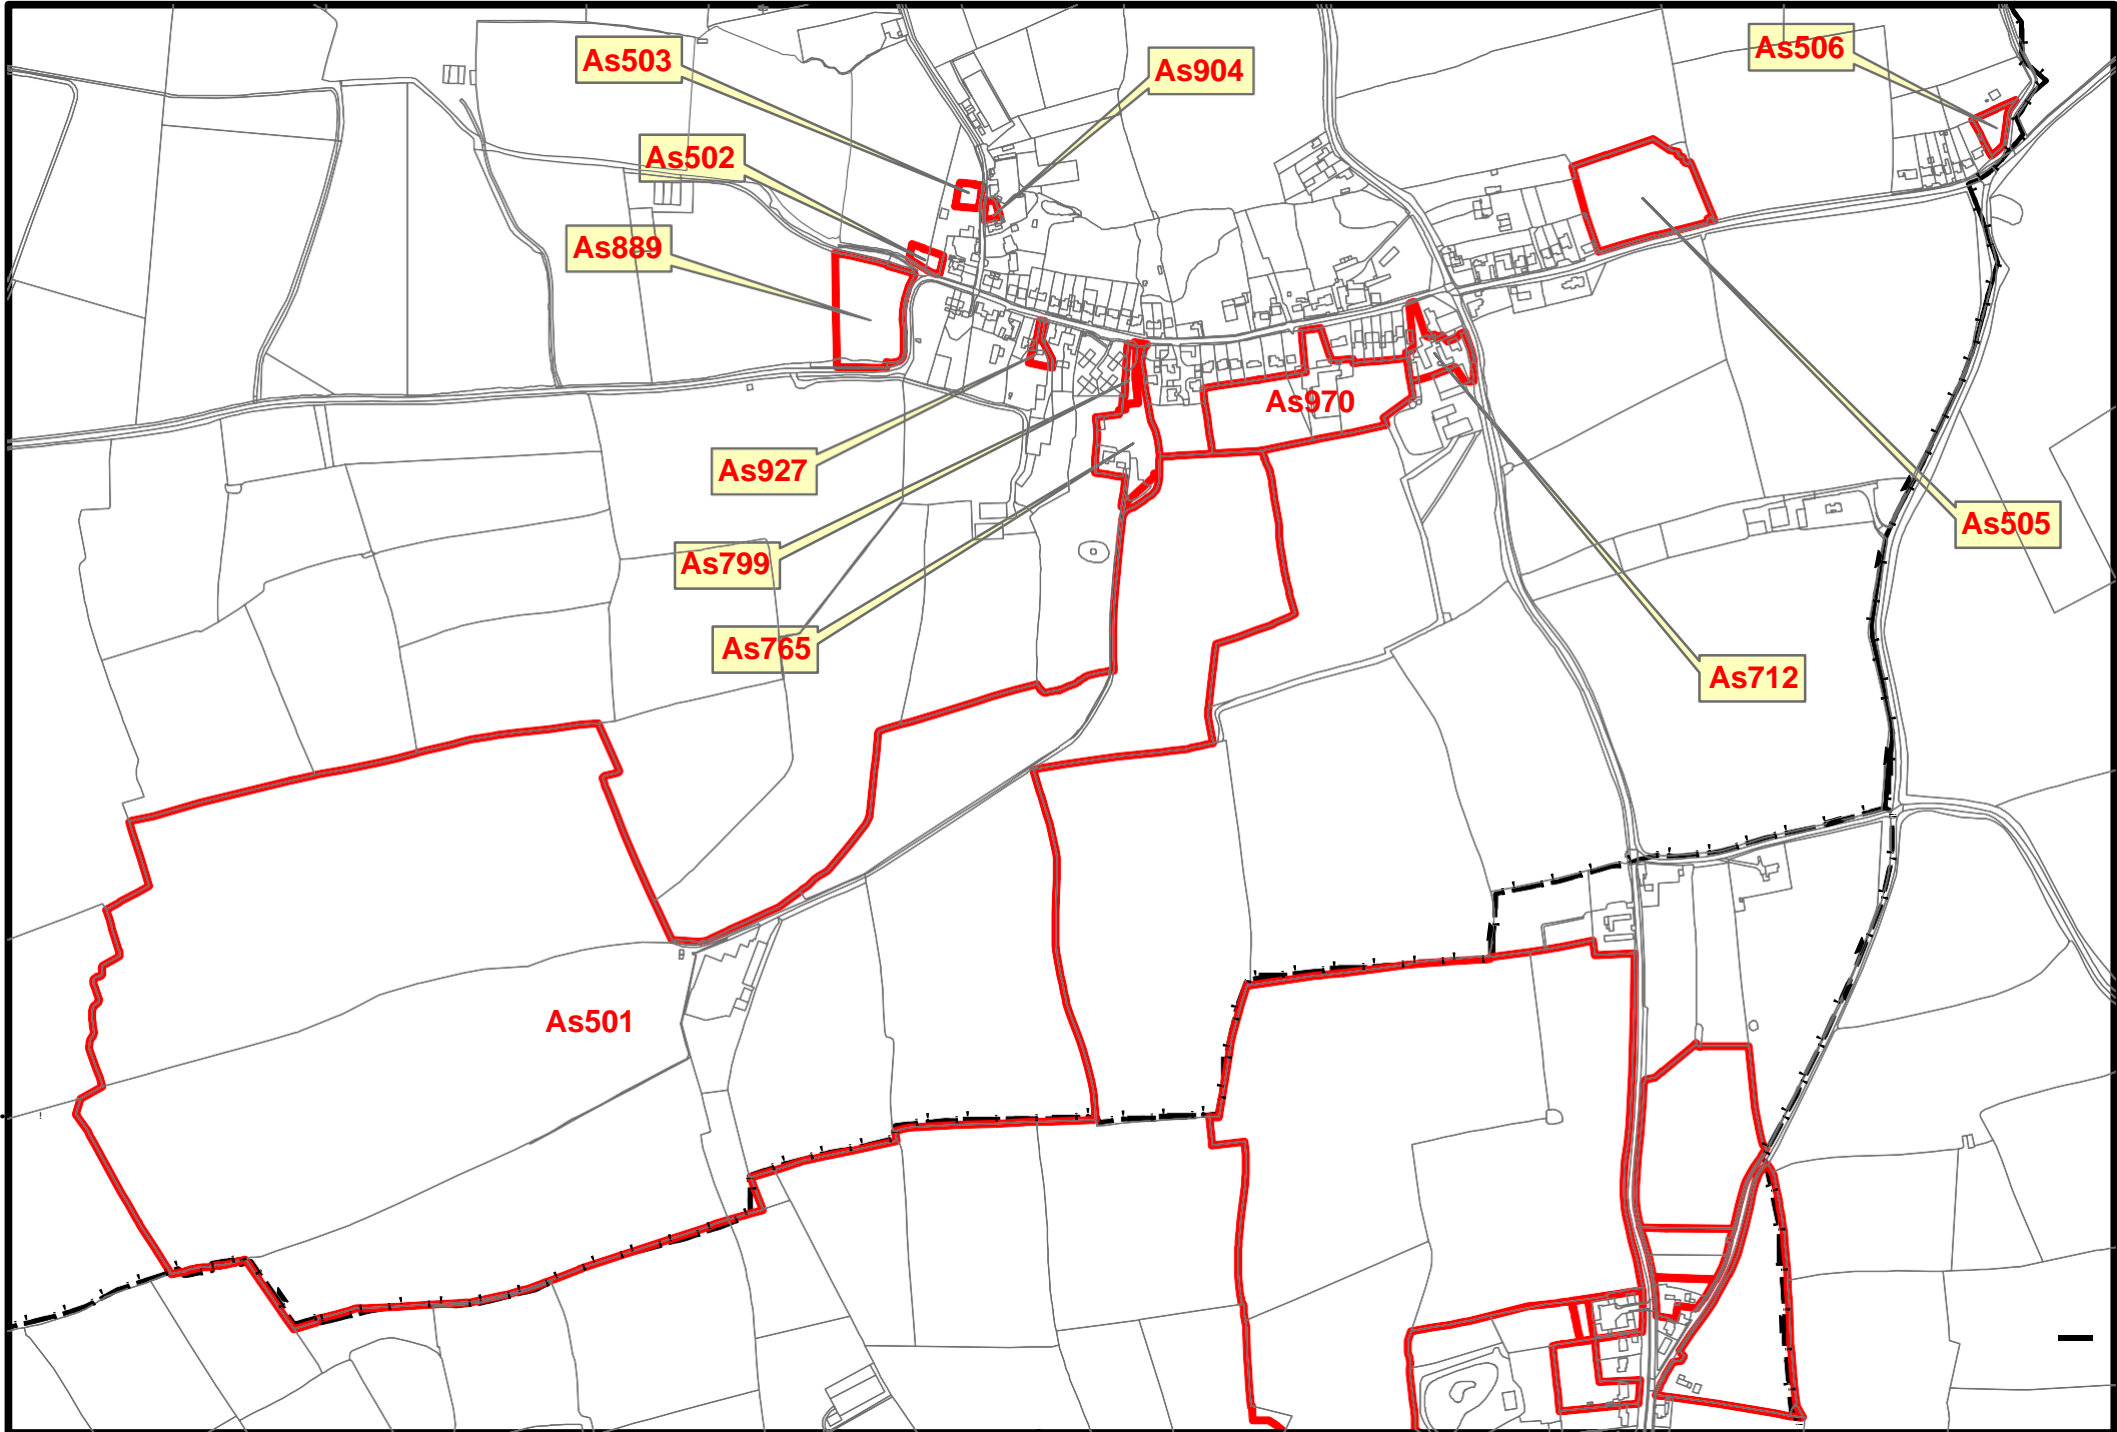

Shackerstone Parish: Barton in the Beans (19/1)

Drawn: 30/8/13

0 250 500 1,000 Meters