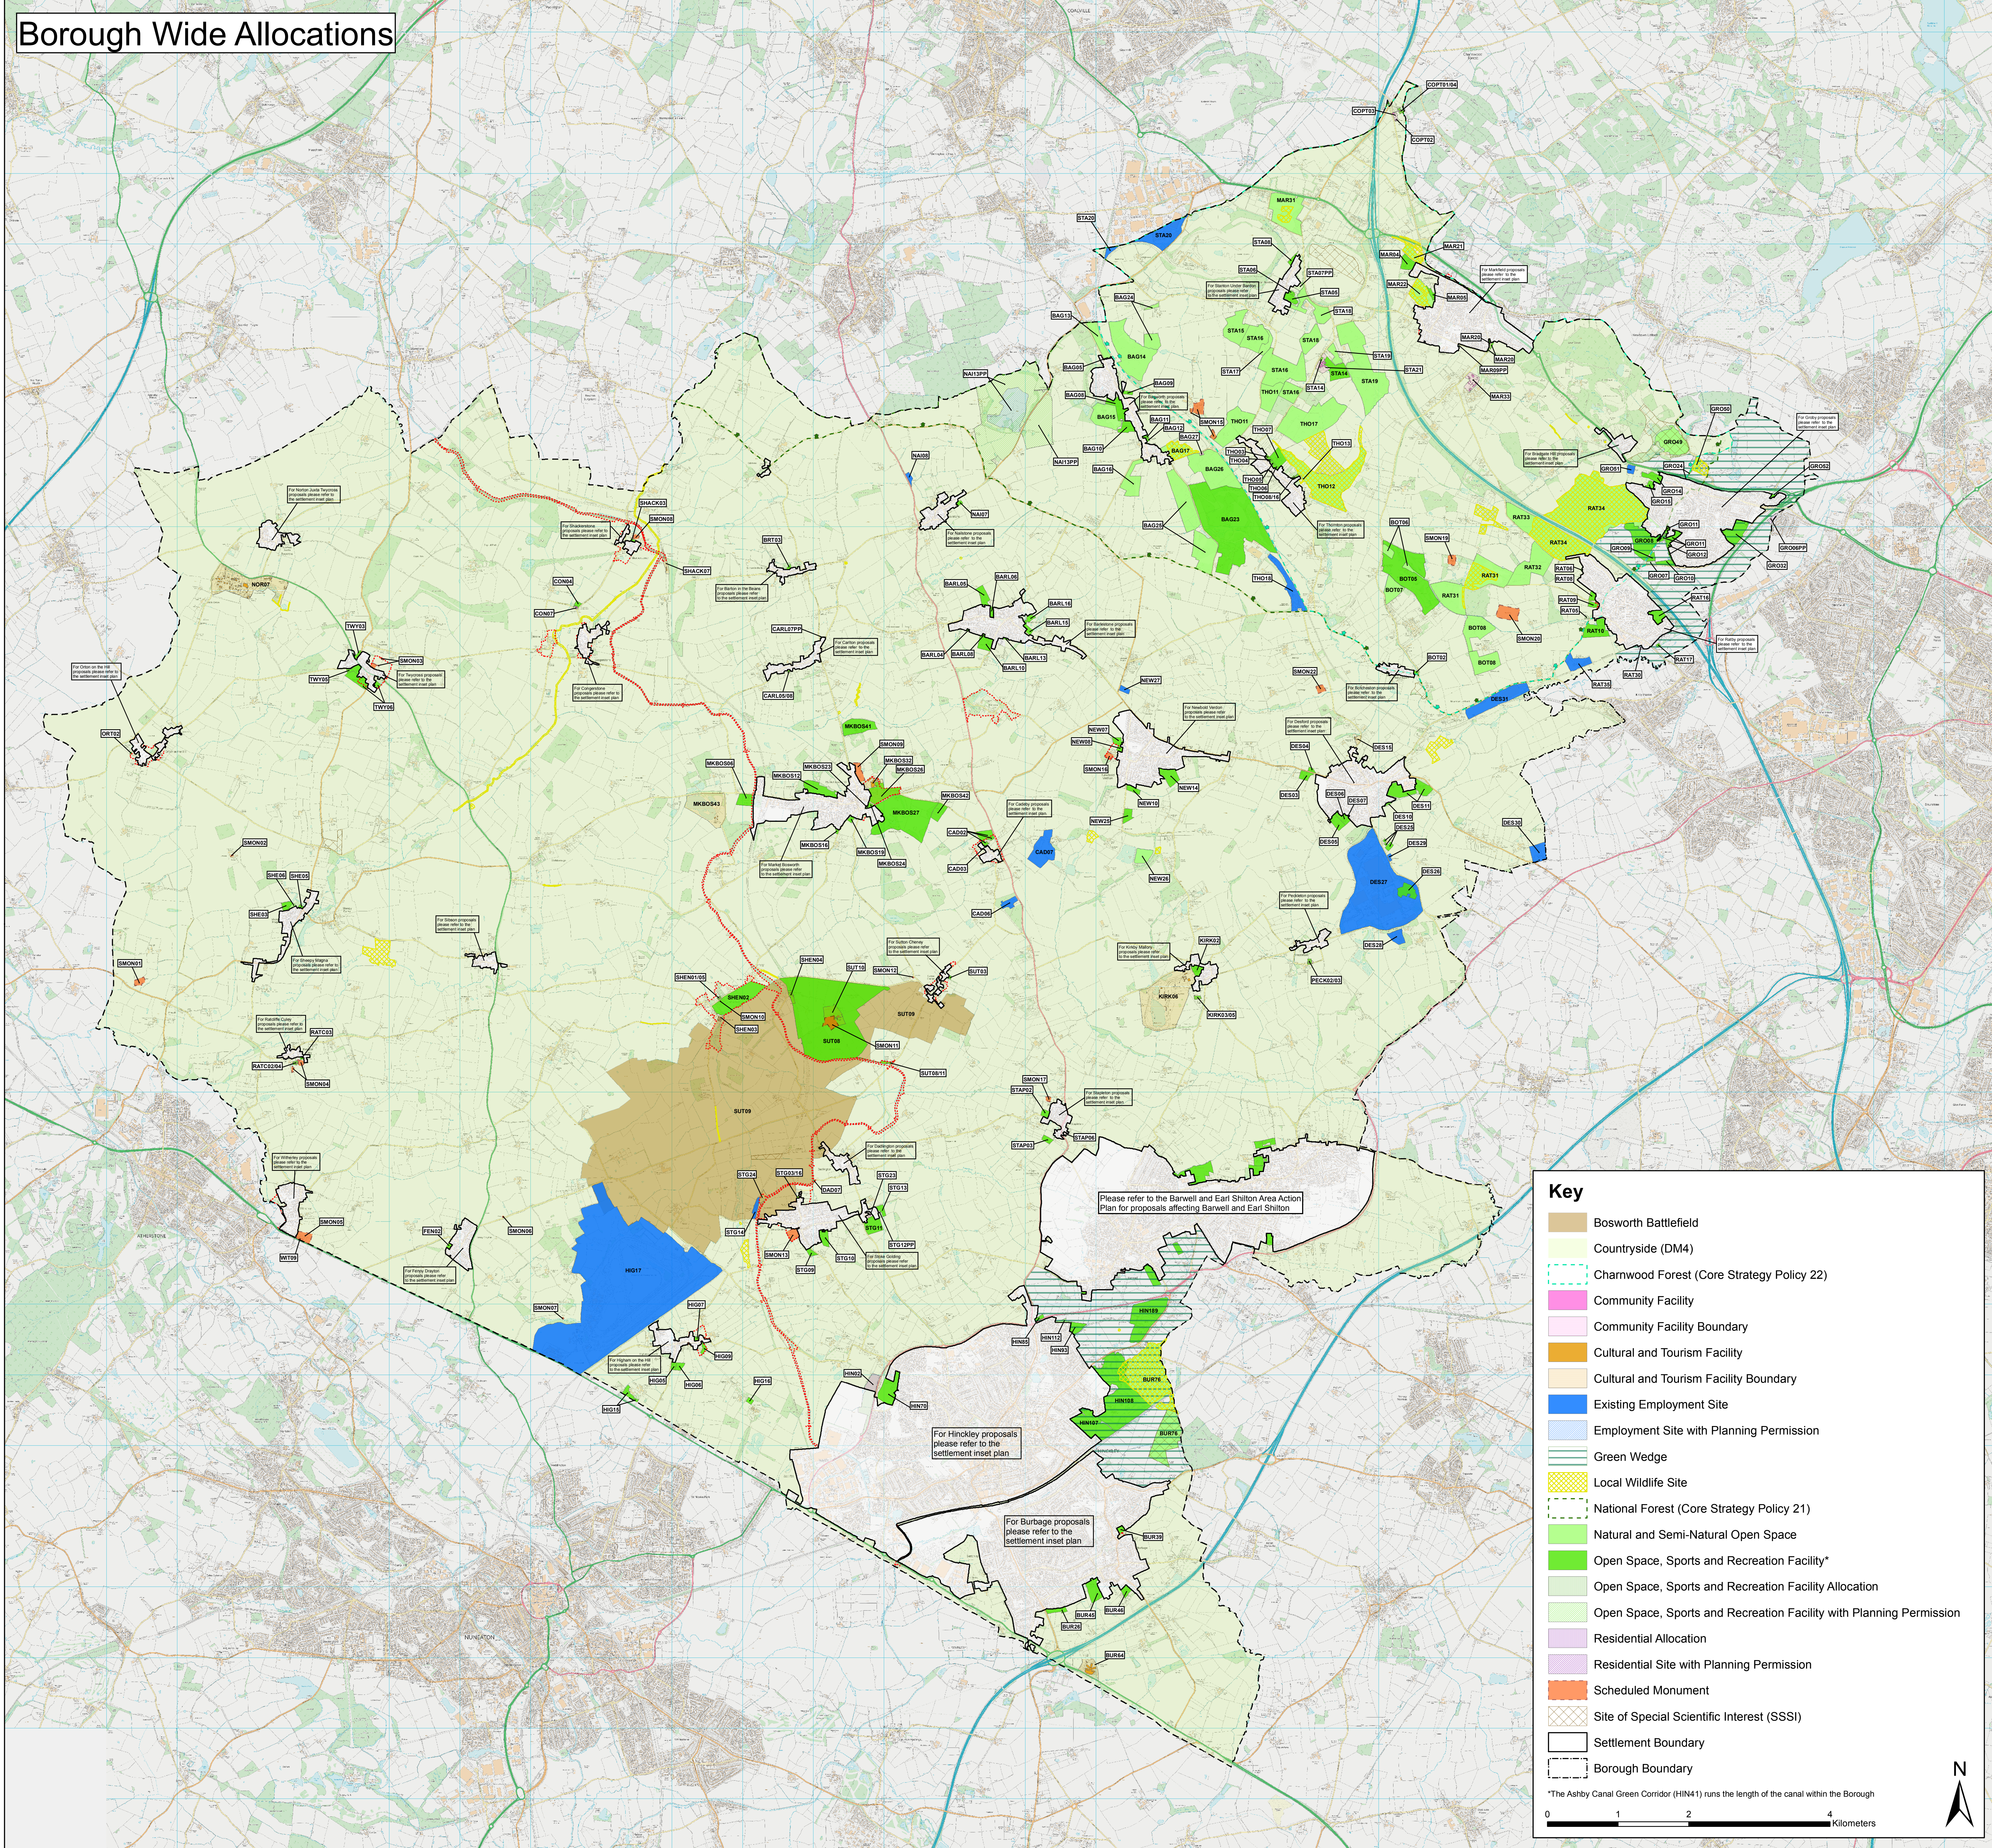

# Borough Wide Allocations

**Key**

- Bosworth Battlefield
- Countryside (DM4)
- Charnwood Forest (Core Strategy Policy 22)
- Community Facility
- Community Facility Boundary
- Cultural and Tourism Facility
- Cultural and Tourism Facility Boundary
- Existing Employment Site
- Employment Site with Planning Permission
- Green Wedge
- Local Wildlife Site
- National Forest (Core Strategy Policy 21)
- Natural and Semi-Natural Open Space
- Open Space, Sports and Recreation Facility\*
- Open Space, Sports and Recreation Facility Allocation
- Open Space, Sports and Recreation Facility with Planning Permission
- Residential Allocation
- Residential Site with Planning Permission
- Scheduled Monument
- Site of Special Scientific Interest (SSSI)
- Settlement Boundary
- Borough Boundary

\*The Ashby Canal Green Corridor (HIN41) runs the length of the canal within the Borough

0 1 2 4 Kilometers