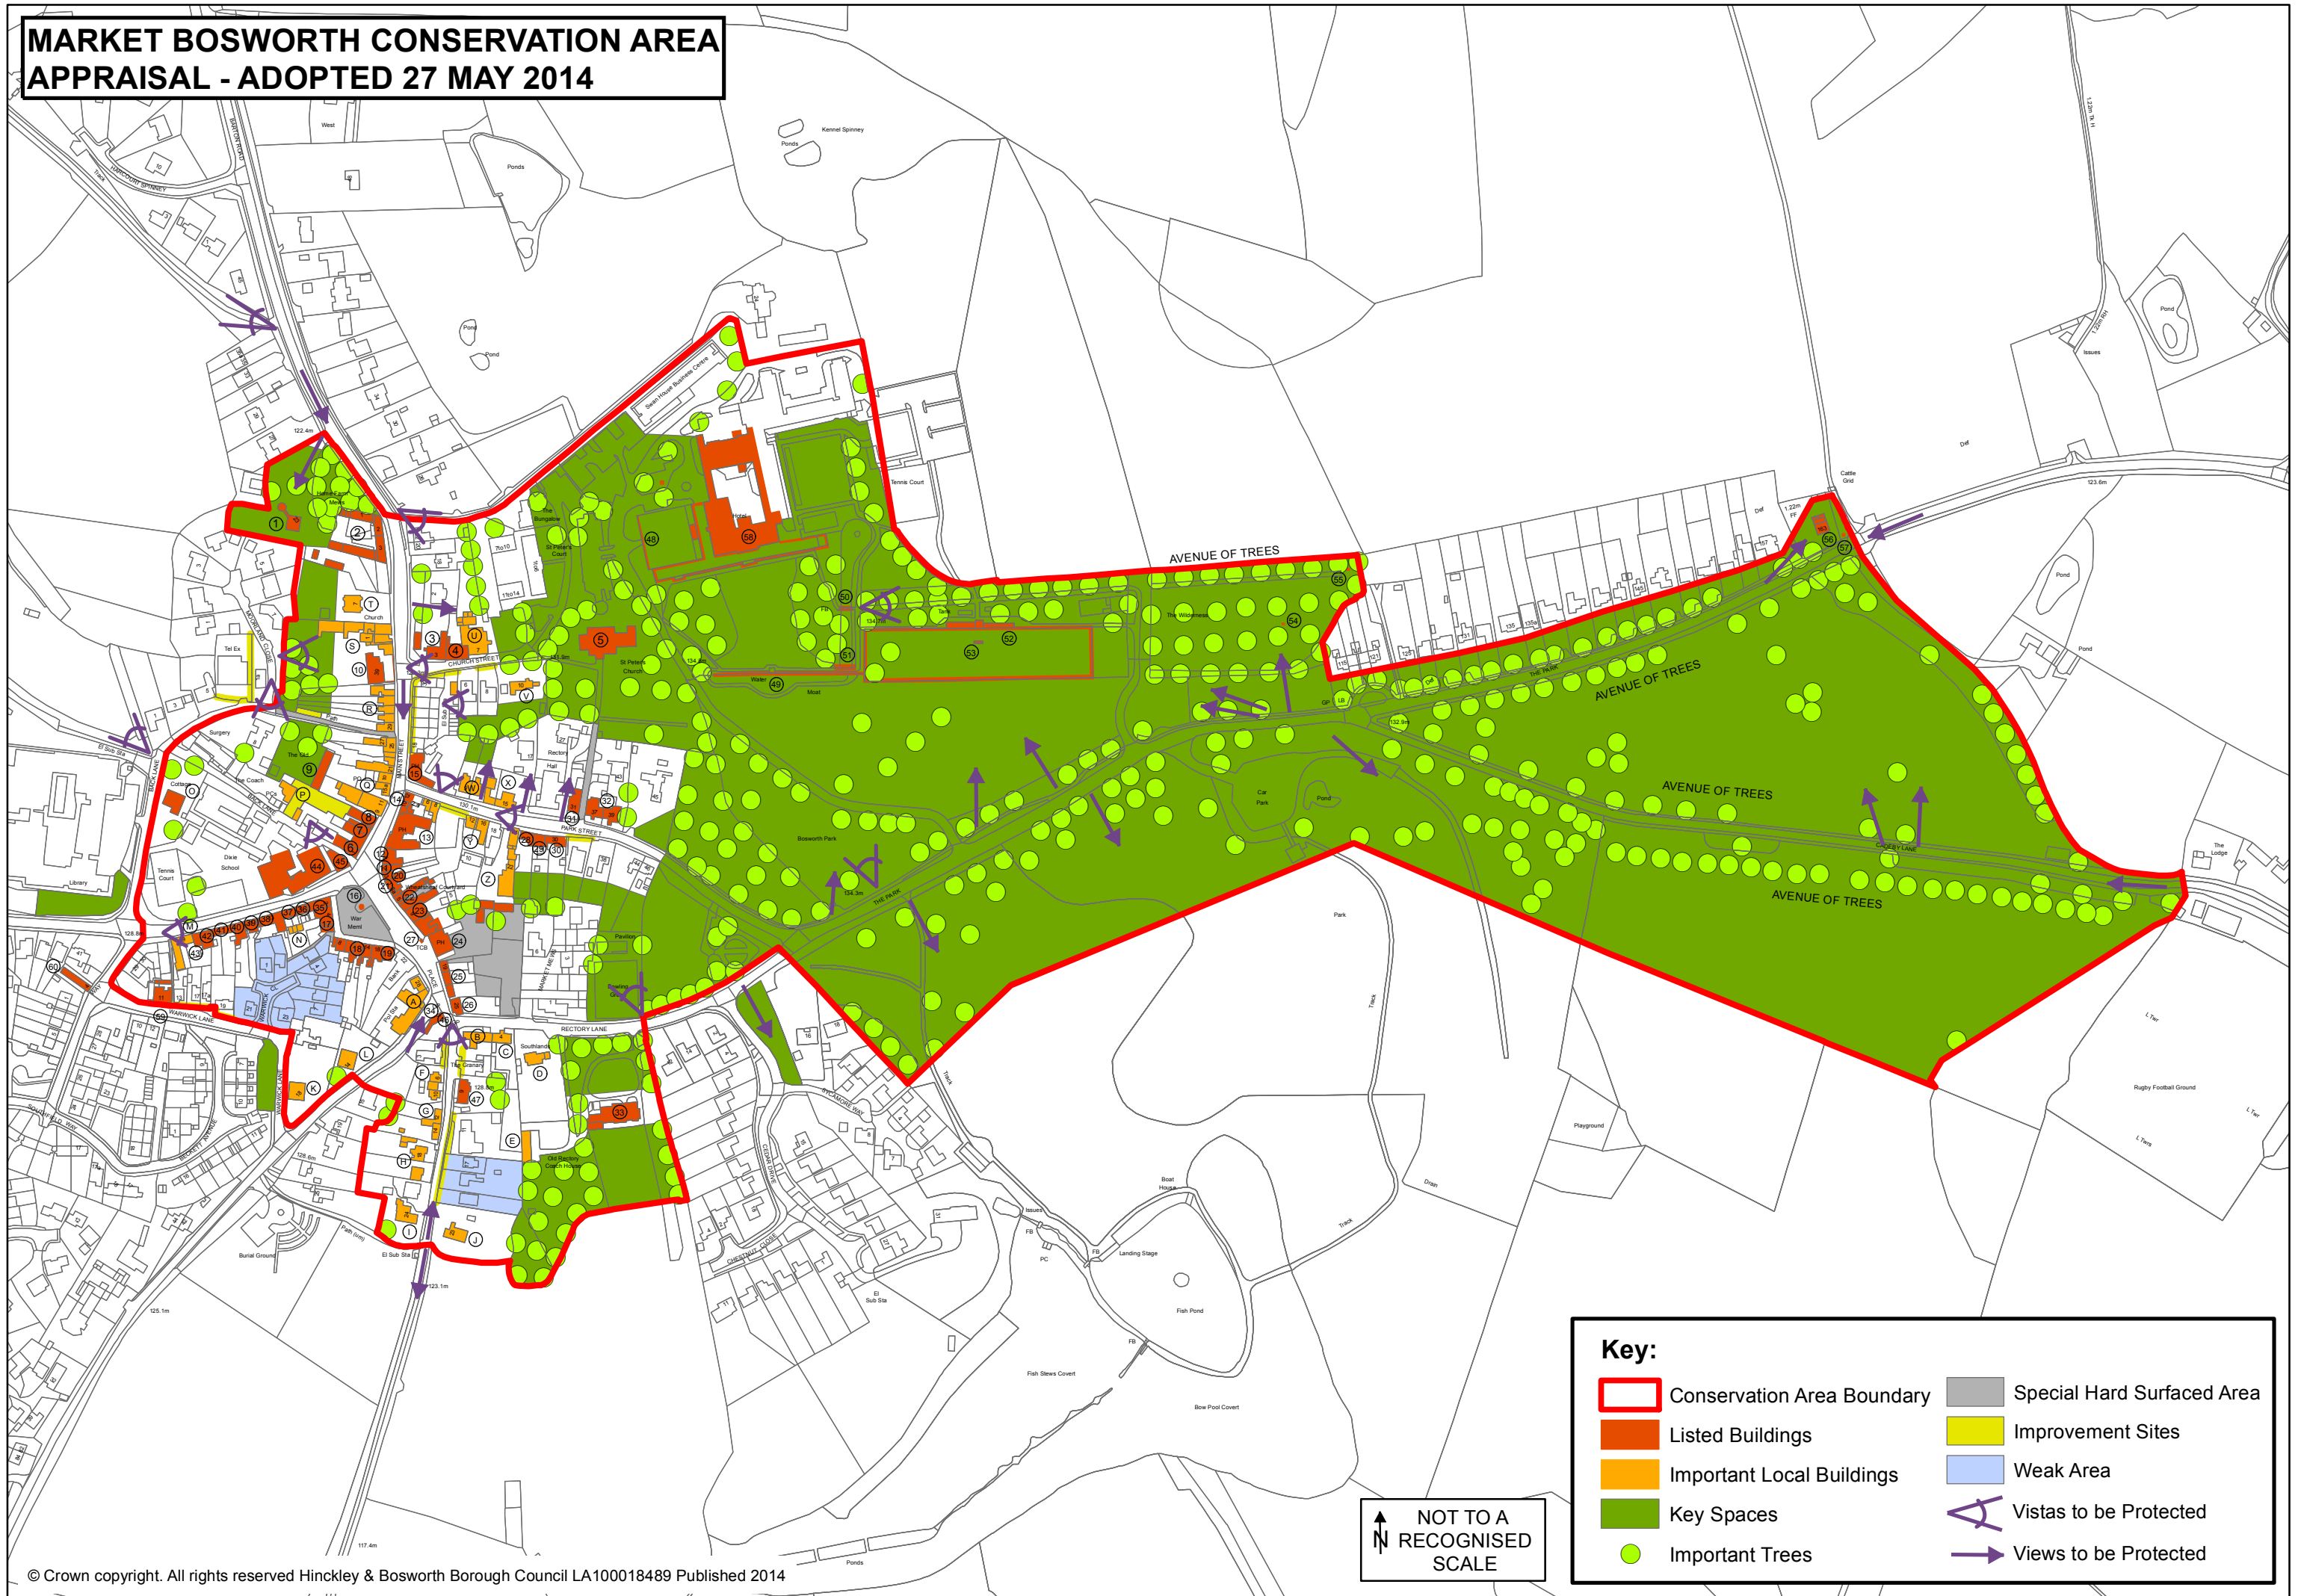

**MARKET BOSWORTH CONSERVATION AREA  
APPRAISAL - ADOPTED 27 MAY 2014**

**Key:**

Conservation Area Boundary	Special Hard Surfaced Area
Listed Buildings	Improvement Sites
Important Local Buildings	Weak Area
Key Spaces	Vistas to be Protected
Important Trees	Views to be Protected

↑ NOT TO A RECOGNISED SCALE