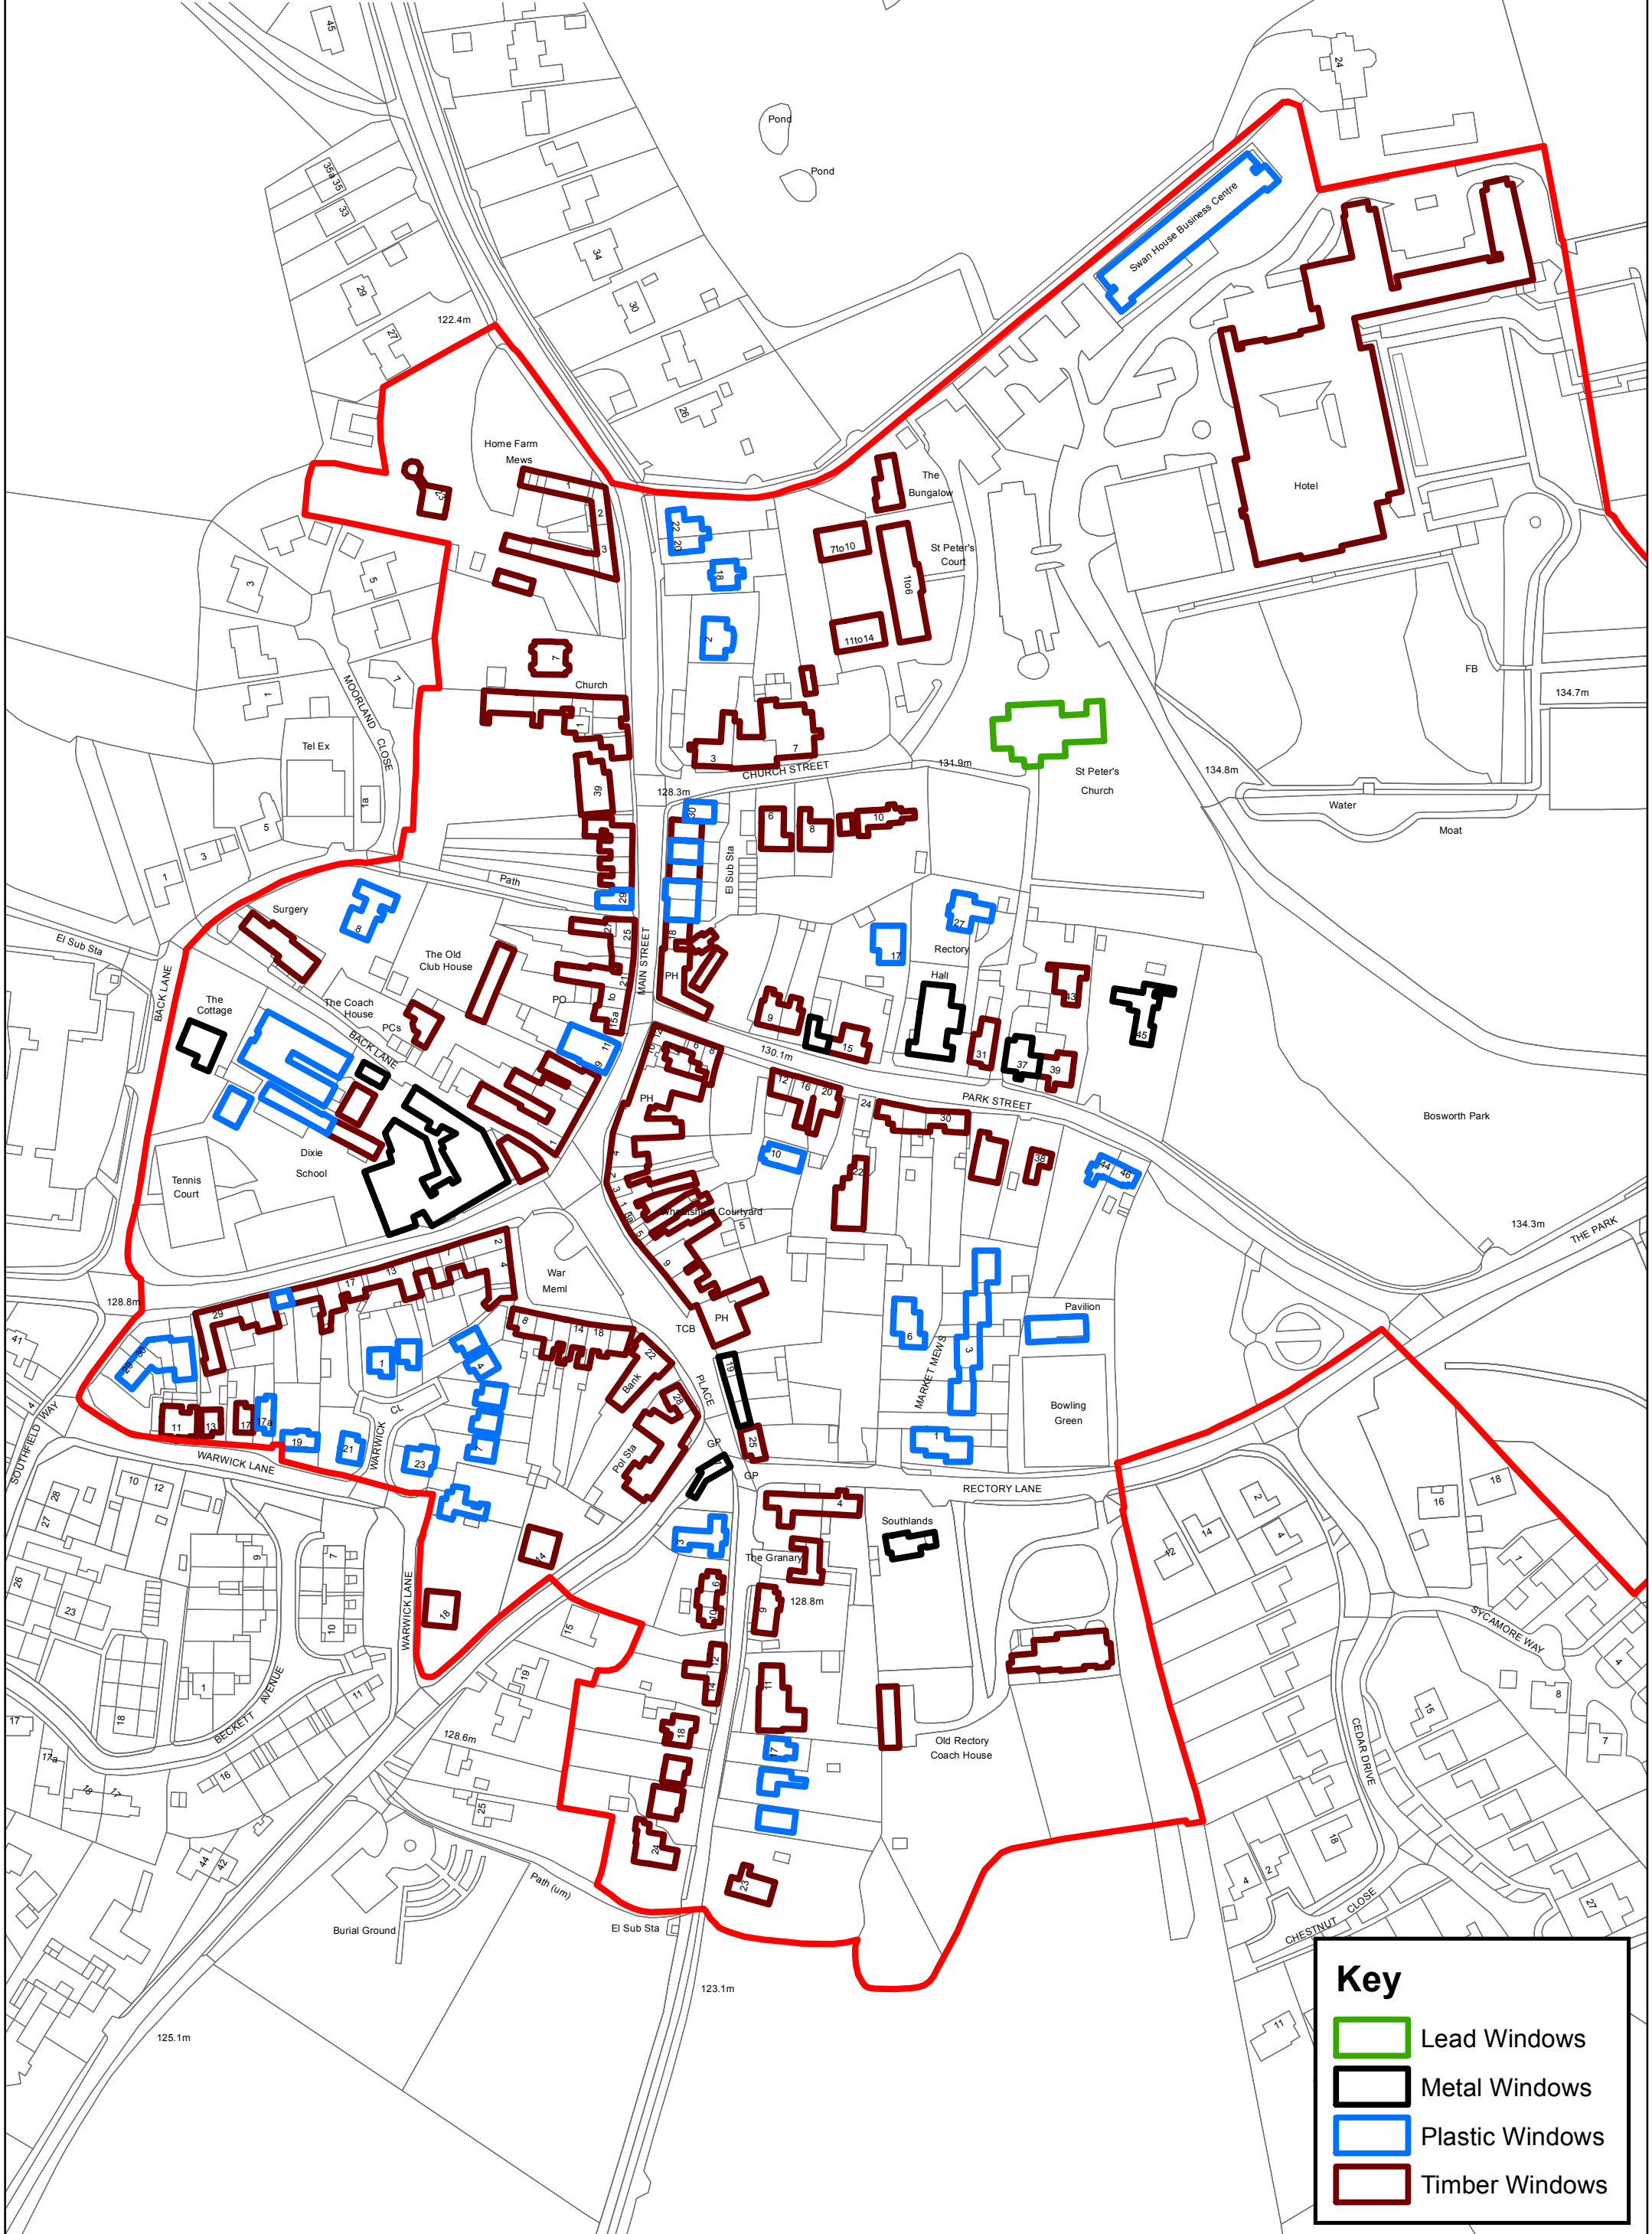

**MARKET BOSWORTH CONSERVATION AREA  
WINDOW SURVEY - ADOPTED 27 MAY 2014**

Key	
<span style="color: green;">█</span>	Lead Windows
<span style="color: black;">█</span>	Metal Windows
<span style="color: blue;">█</span>	Plastic Windows
<span style="color: red;">█</span>	Timber Windows