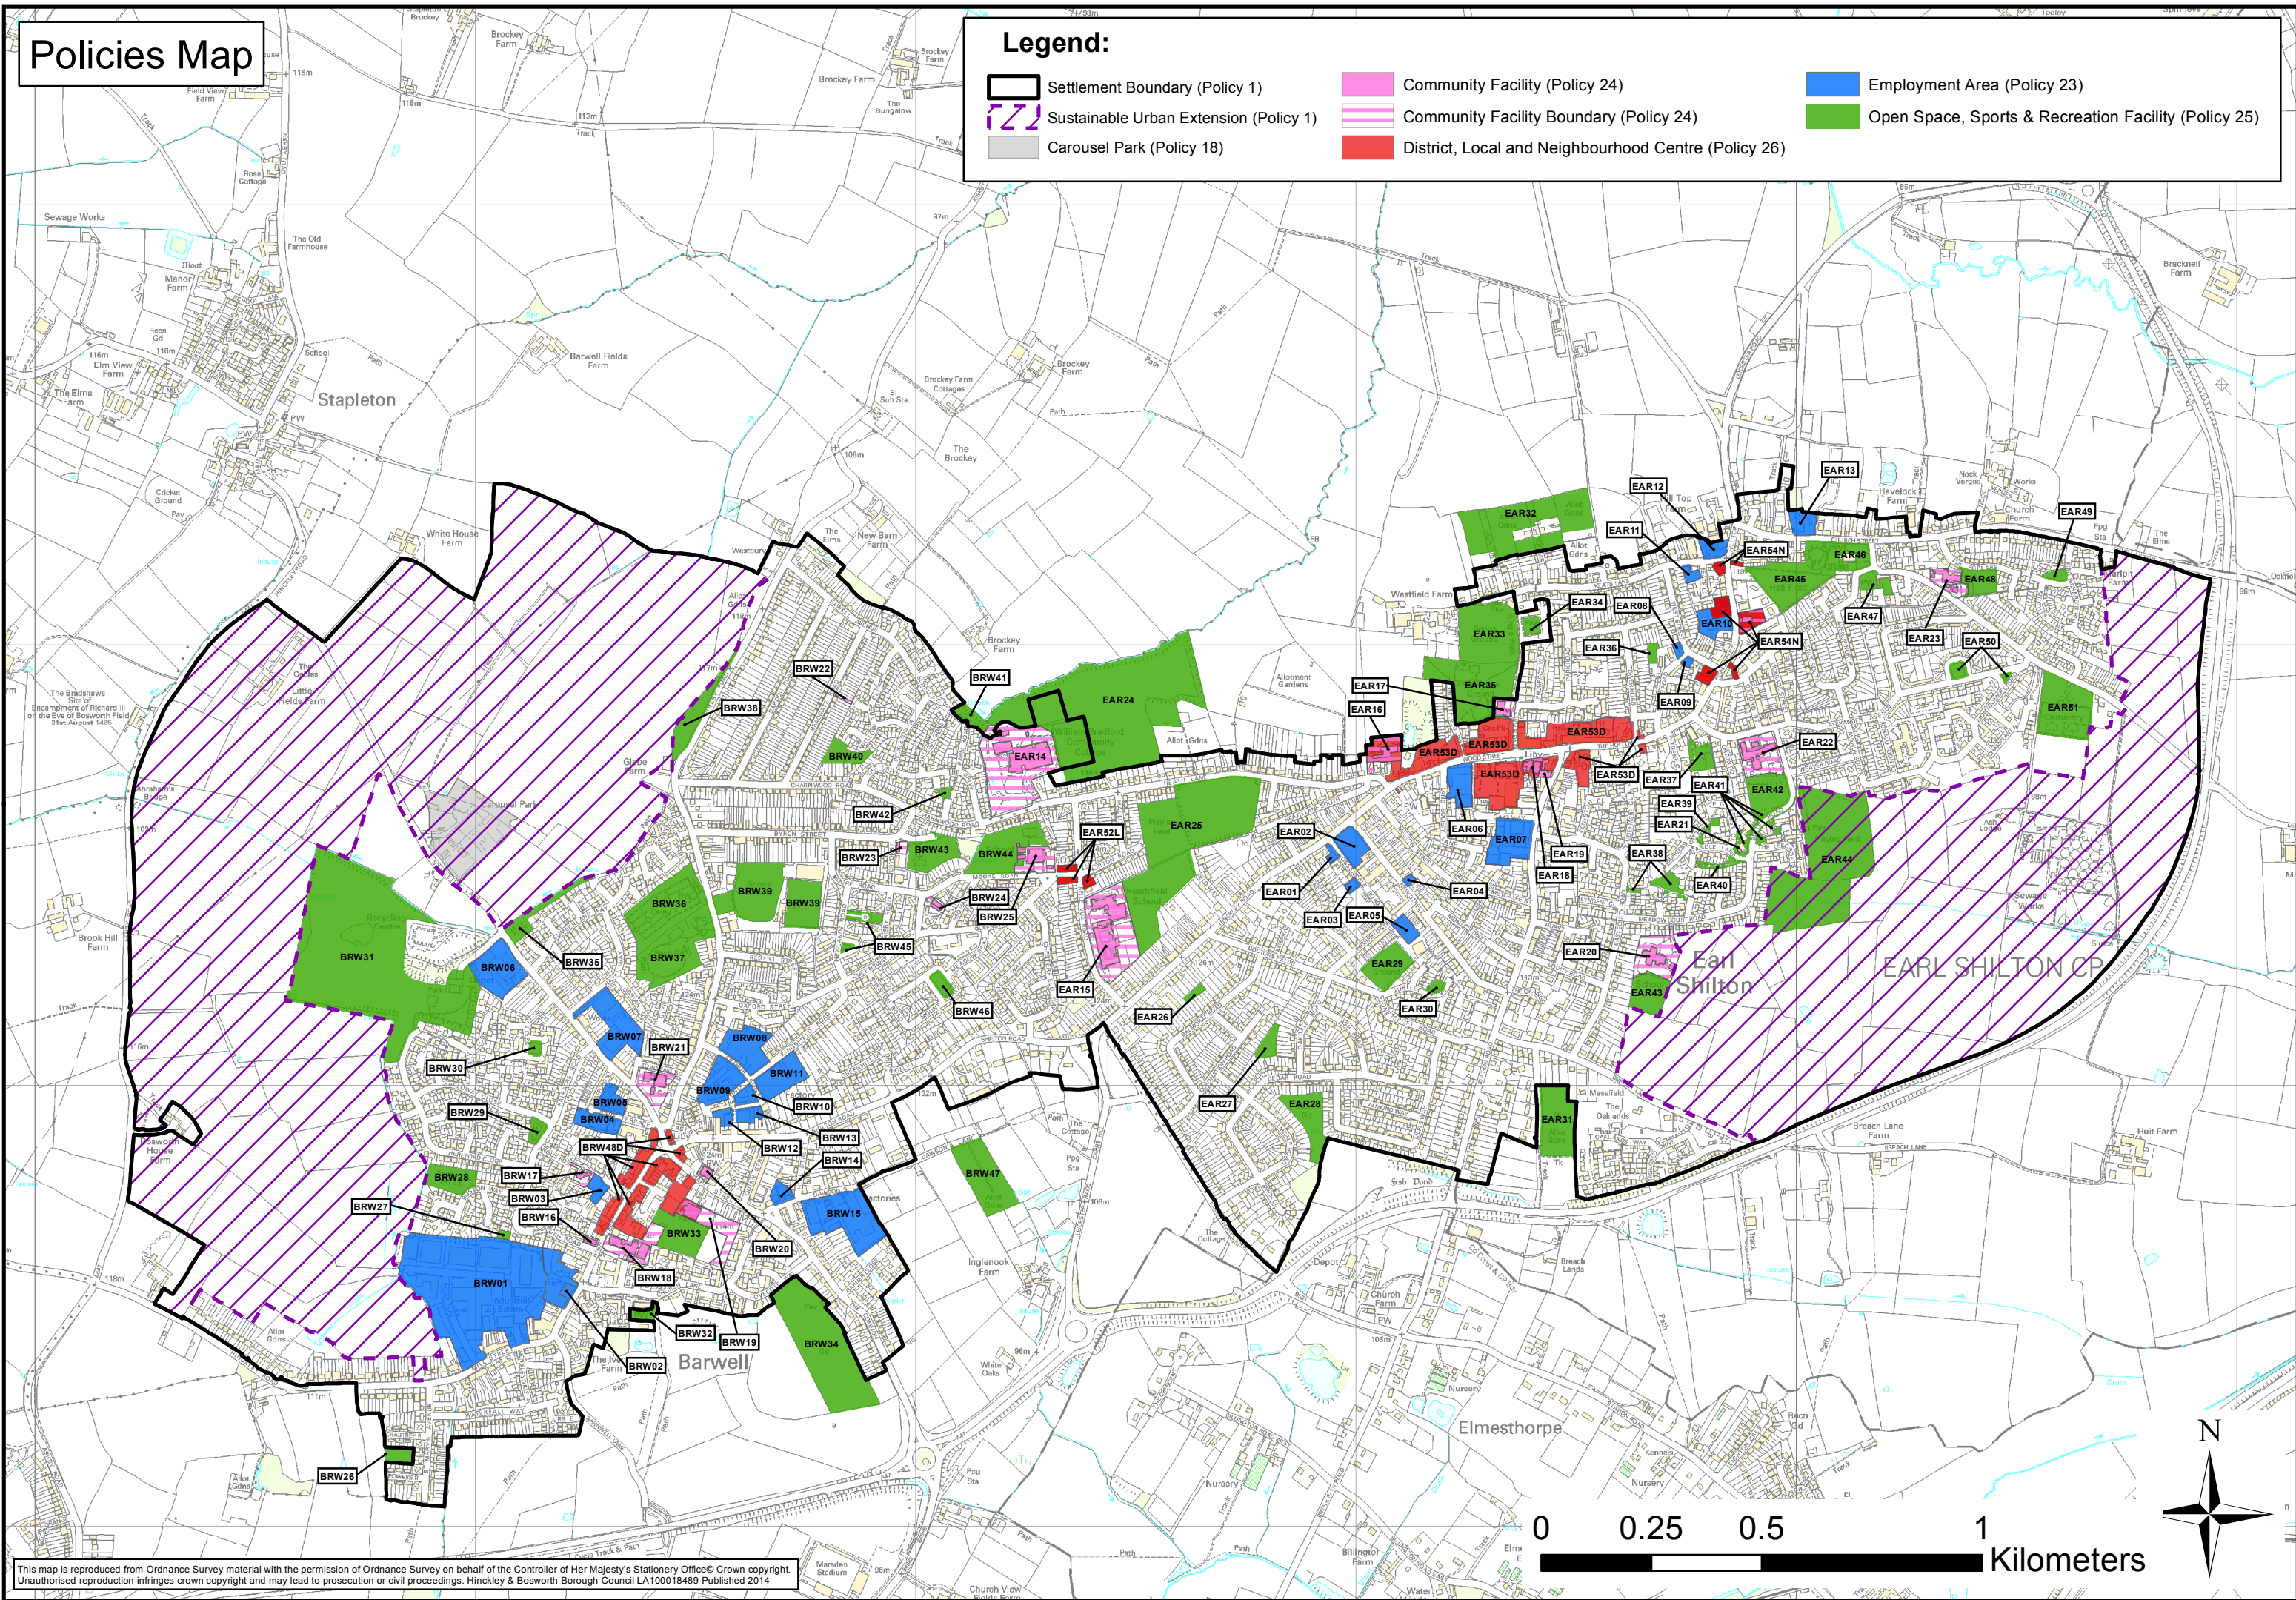

Policies Map

Legend:

-  Settlement Boundary (Policy 1)
-  Sustainable Urban Extension (Policy 1)
-  Carousel Park (Policy 18)
-  Community Facility (Policy 24)
-  Community Facility Boundary (Policy 24)
-  District, Local and Neighbourhood Centre (Policy 26)
-  Employment Area (Policy 23)
-  Open Space, Sports & Recreation Facility (Policy 25)

This map is reproduced from Ordnance Survey material with the permission of Ordnance Survey on behalf of the Controller of Her Majesty's Stationery Office © Crown copyright. Unauthorised reproduction infringes crown copyright and may lead to prosecution or civil proceedings. Hinckley & Bosworth Borough Council LA100018489 Published 2014