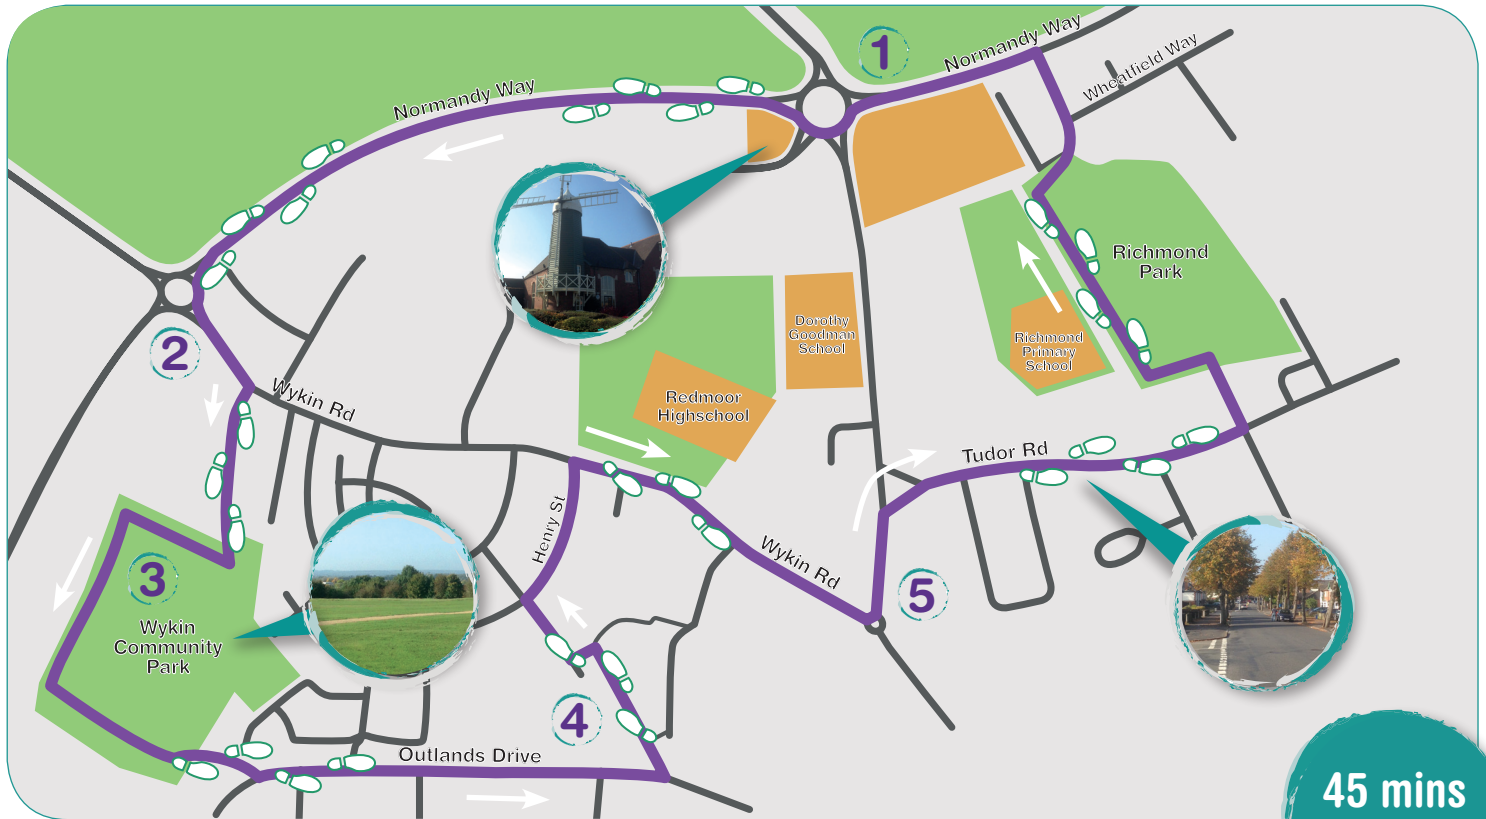

Wykin Park & Richmond Park

45 mins
2.8 miles

Quick Tip

Arrange to walk with someone,
keeps you and them motivated

Wykin Park & Richmond Park

Route Guide

- 1 Exiting Wheatfield Way alongside Morrisons, turn left and follow the perimeter road past the Milestone Pub.
- 2 At the next roundabout turn left onto Wykin road and then almost immediately right alongside Springfield Park to Wykin Community Park.
- 3 From the park you get great views across the Warwickshire countryside. Follow the path around the perimeter of the park and then drop down onto Outlands Drive. Follow Outlands Drive past Battling Brook Community Primary School.
- 4 At the first bus stop past the school there is a footpath to your left directly behind the bus stop. Follow this all the way to Henry Street onto which you turn right.
- 5 Continue down to Wykin Road and turn right past Redmoor Academy. At the mini roundabout turn left onto Tudor Road. Continue to Green Towers and then cross Richmond Park to return to your starting location.

Quick Tip

Completing this route will have you half way to the recommended 10,000 steps a day

Wheatfield 3