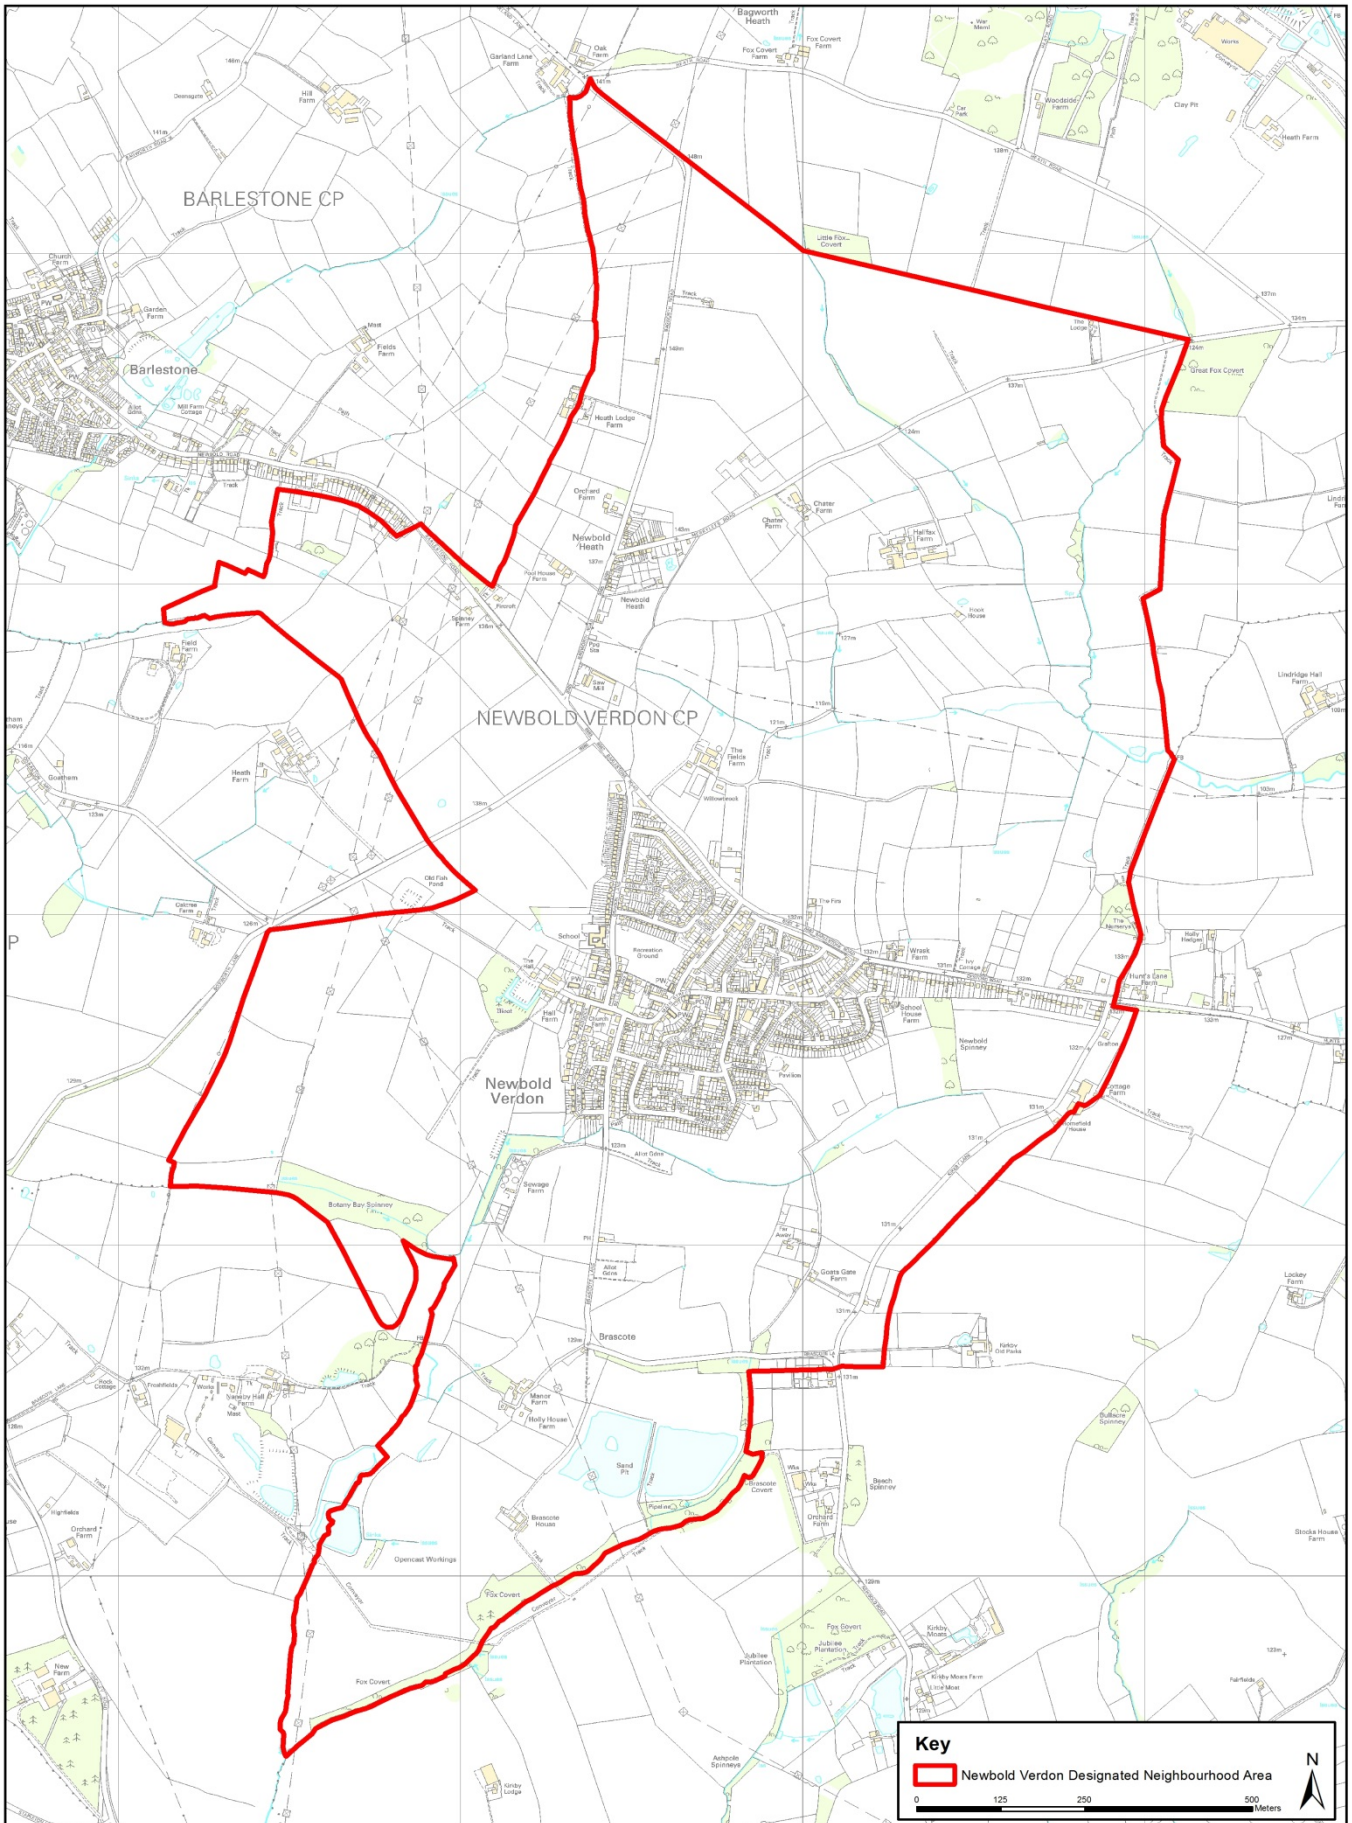

Map of Newbold Verdon Neighbourhood Area

This map is based upon Ordnance Survey material with the permission of Ordnance Survey on behalf of the Controller of Her Majesty's Stationery Office © Crown copyright. Unauthorised reproduction infringes crown copyright and may lead to prosecution or civil proceedings. Hinckley & Bosworth Borough Council LA100018489 Published 2016