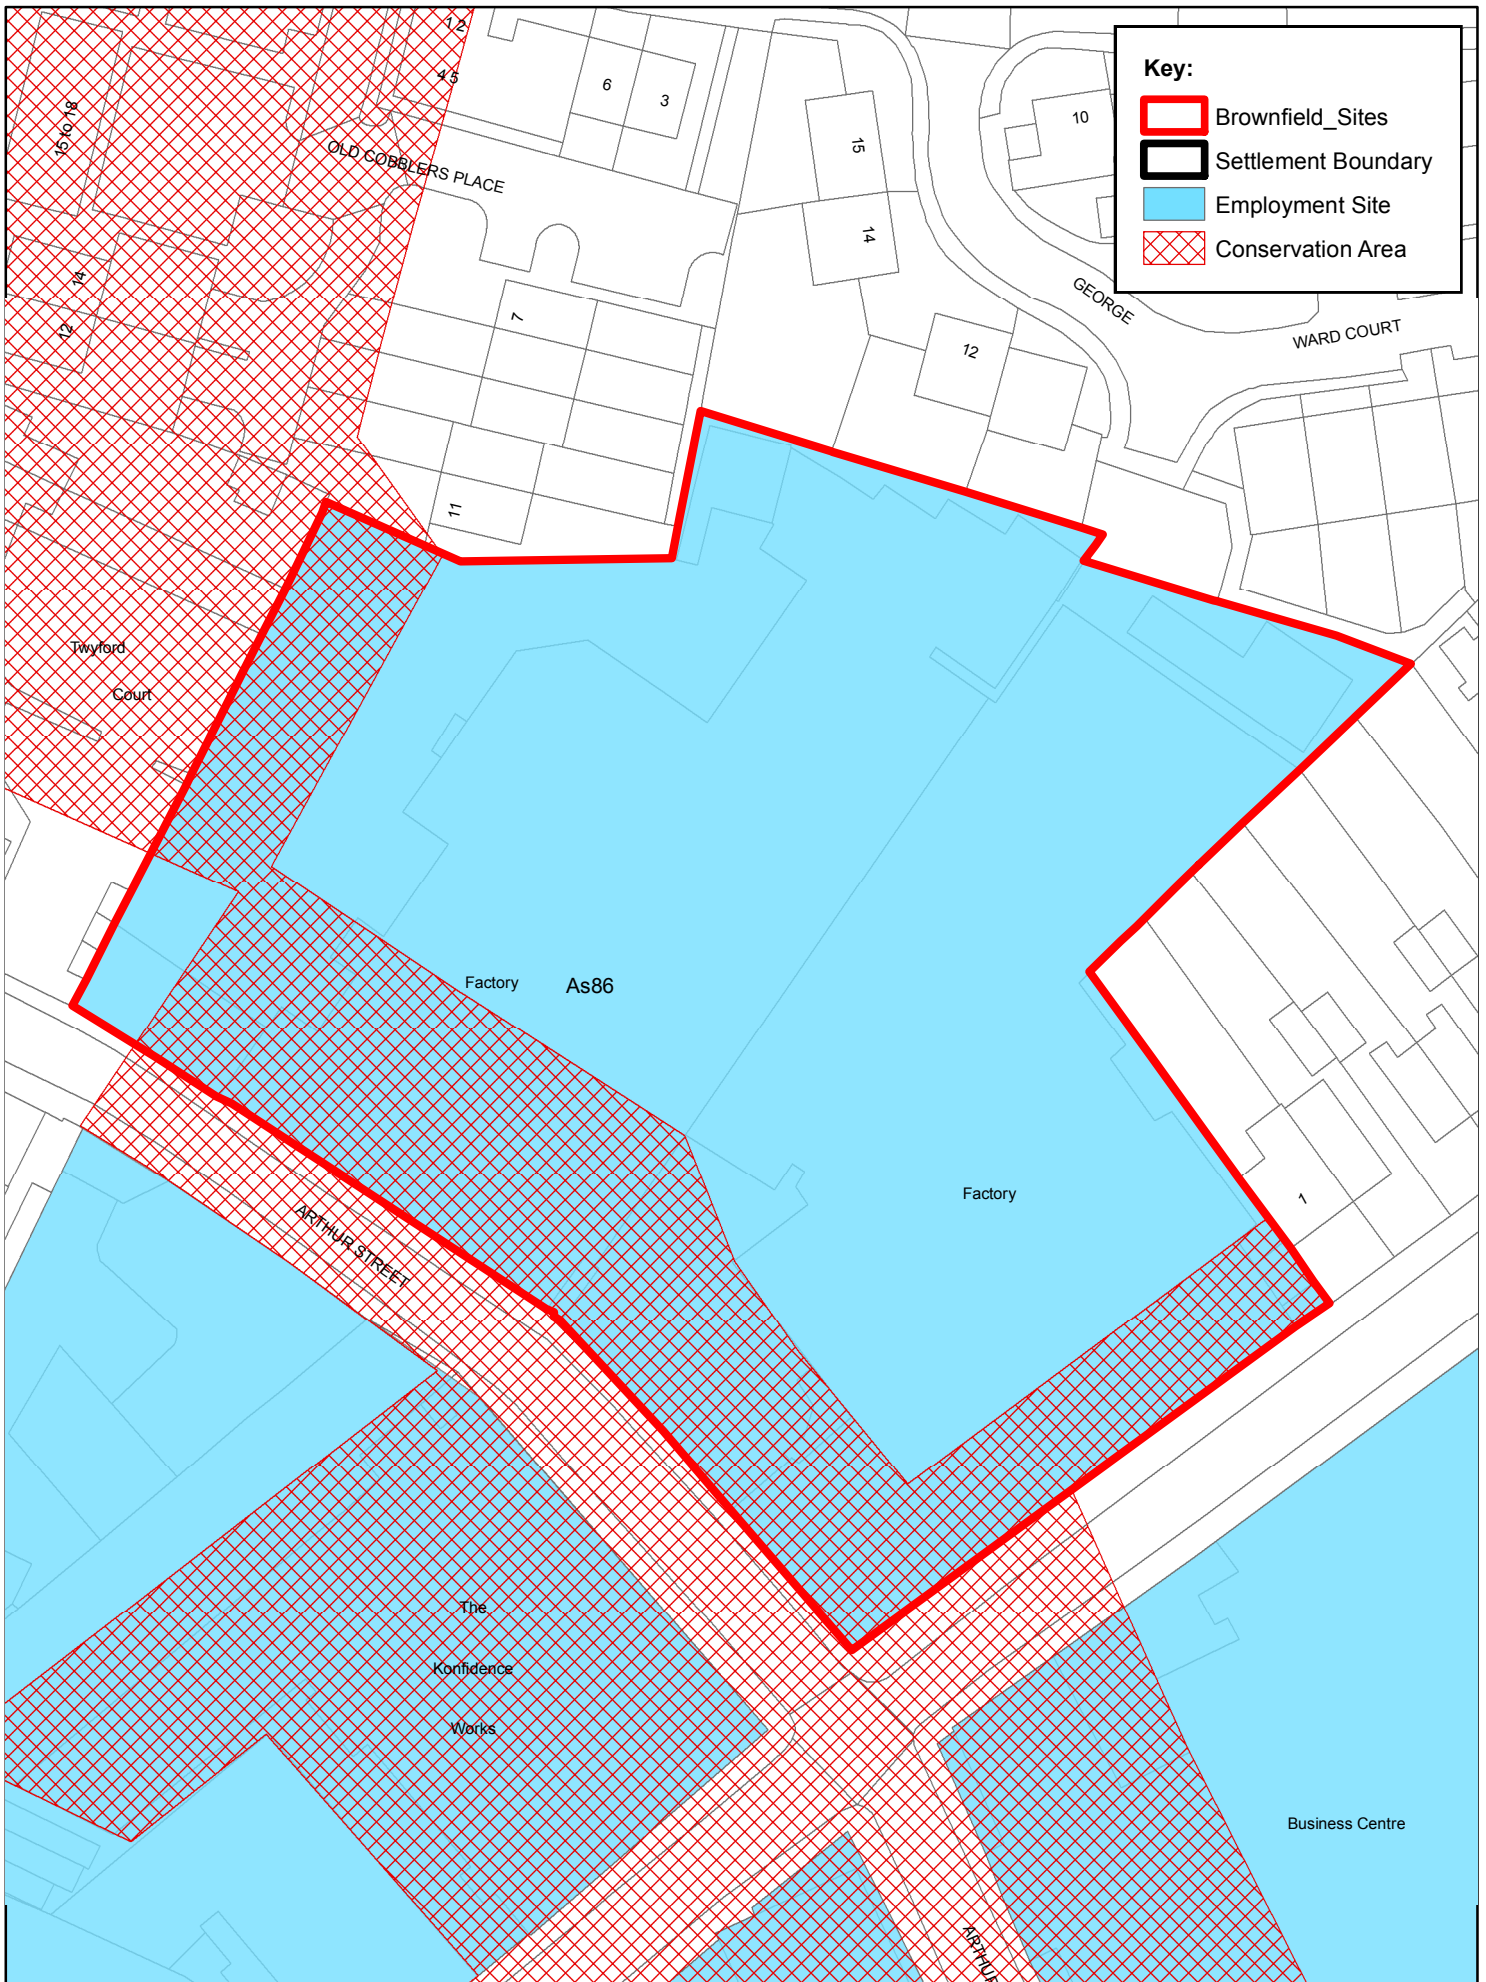

Site AS86 Barwell

Key:

- Brownfield_Sites
- Settlement Boundary
- Employment Site
- Conservation Area

This map is based upon Ordnance Survey material with the permission of Ordnance Survey on behalf of the Controller of Her Majesty's Stationery Office© Crown copyright. Unauthorised reproduction infringes crown copyright and may lead to prosecution or civil proceedings. Hinckley & Bosworth Borough Council LA100018489 Published 2017