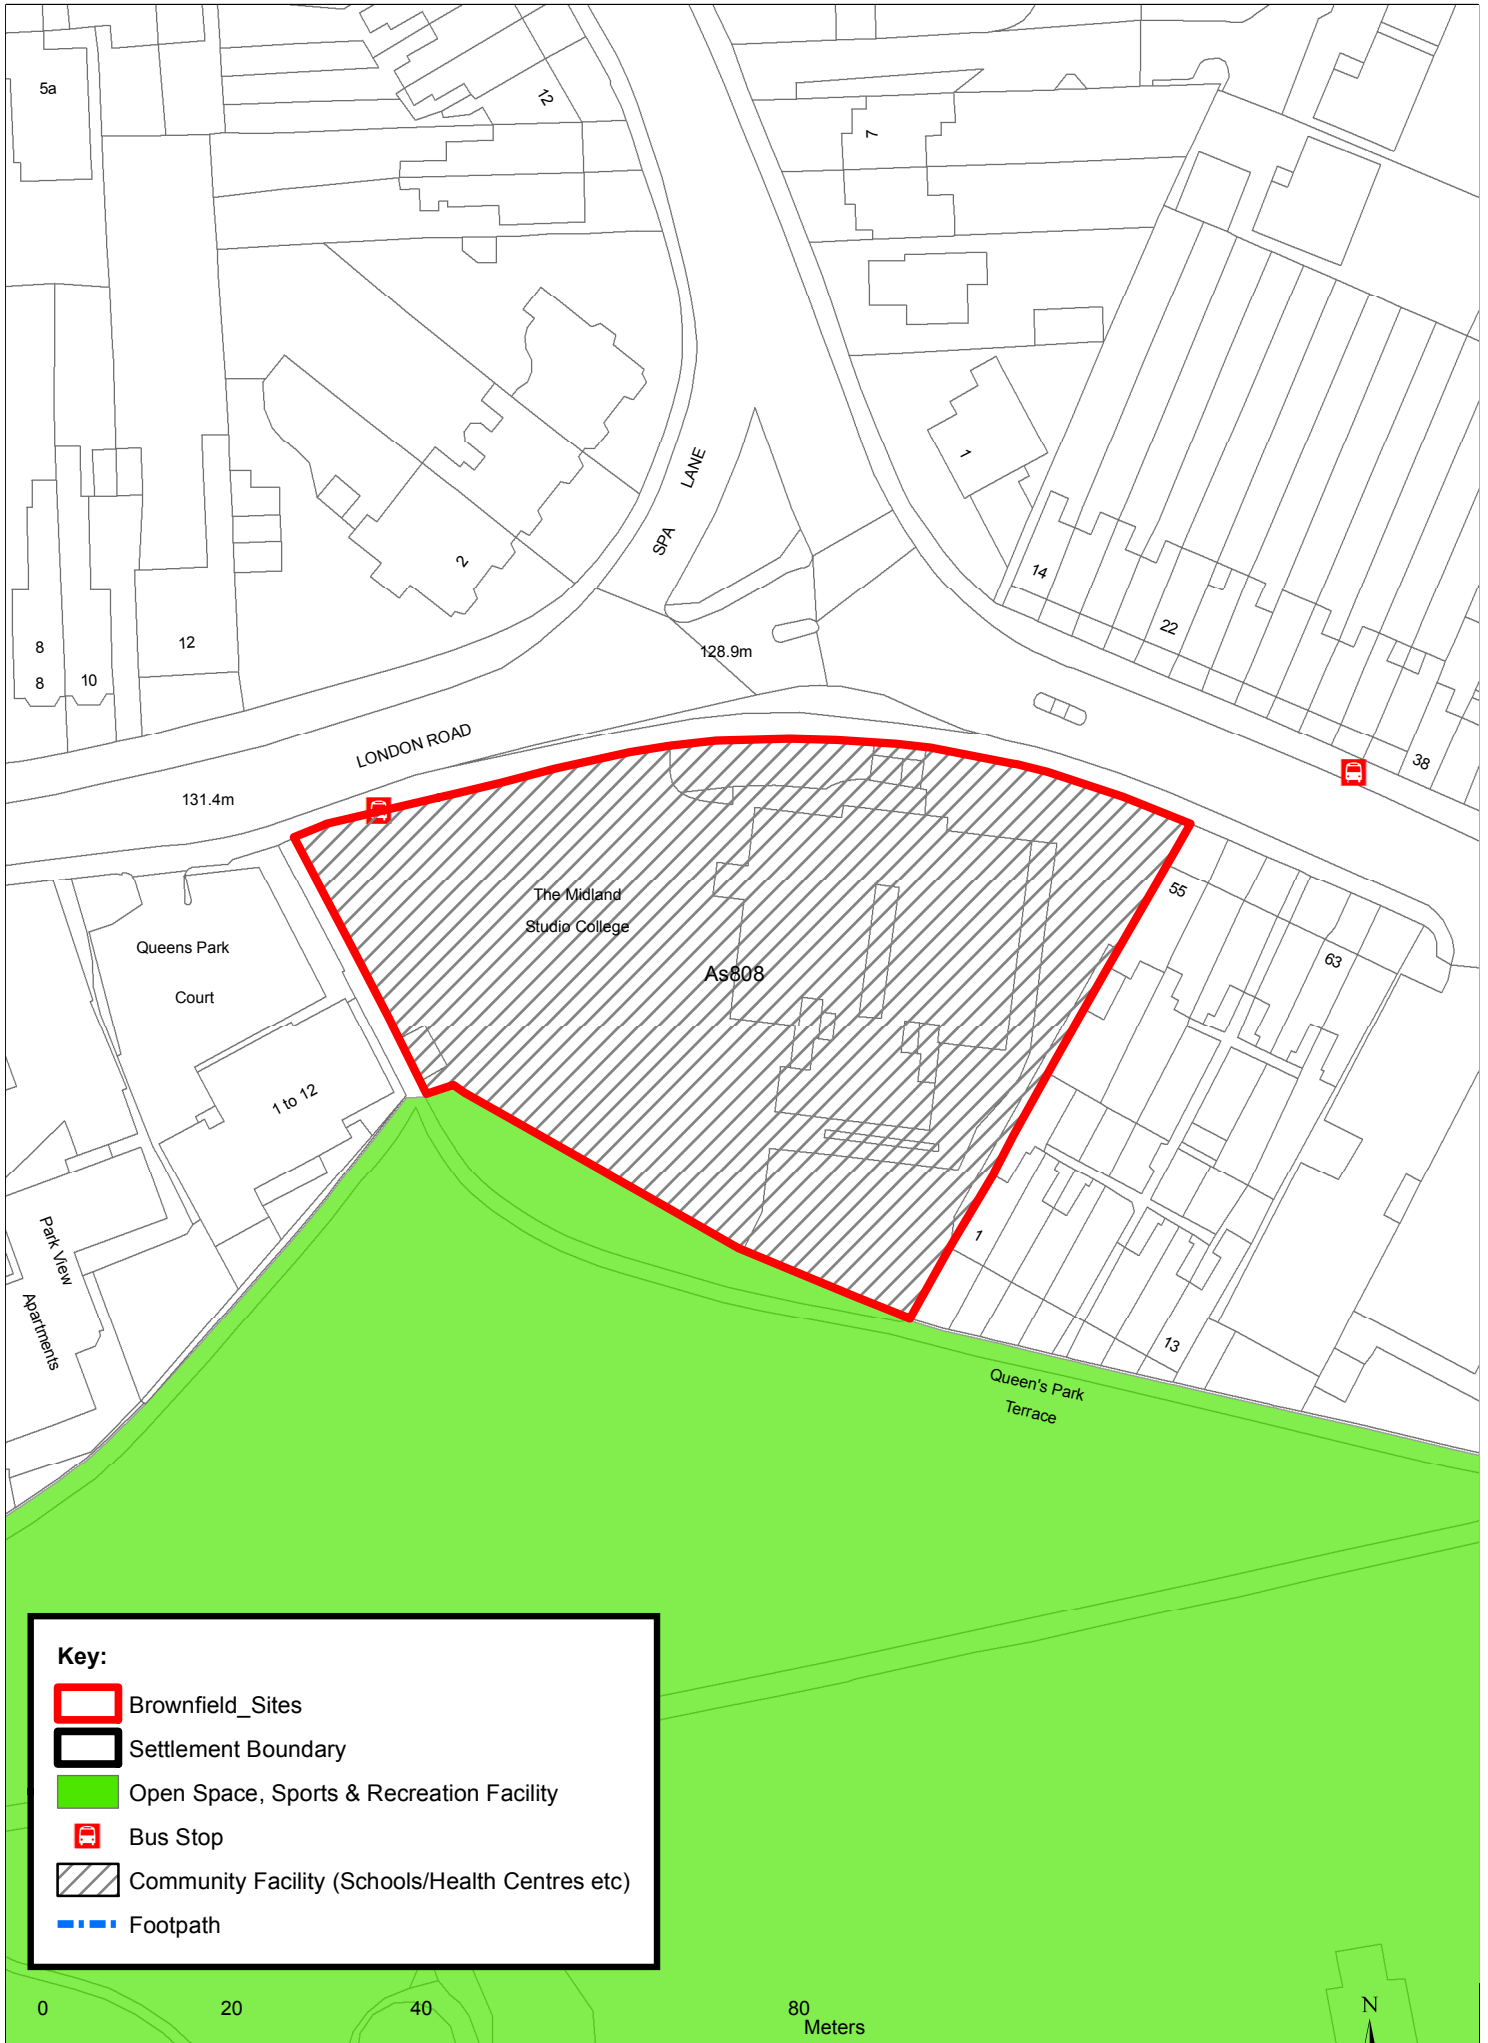

Site AS808 Hinckley

Key:

-  Brownfield_Sites
-  Settlement Boundary
-  Open Space, Sports & Recreation Facility
-  Bus Stop
-  Community Facility (Schools/Health Centres etc)
-  Footpath