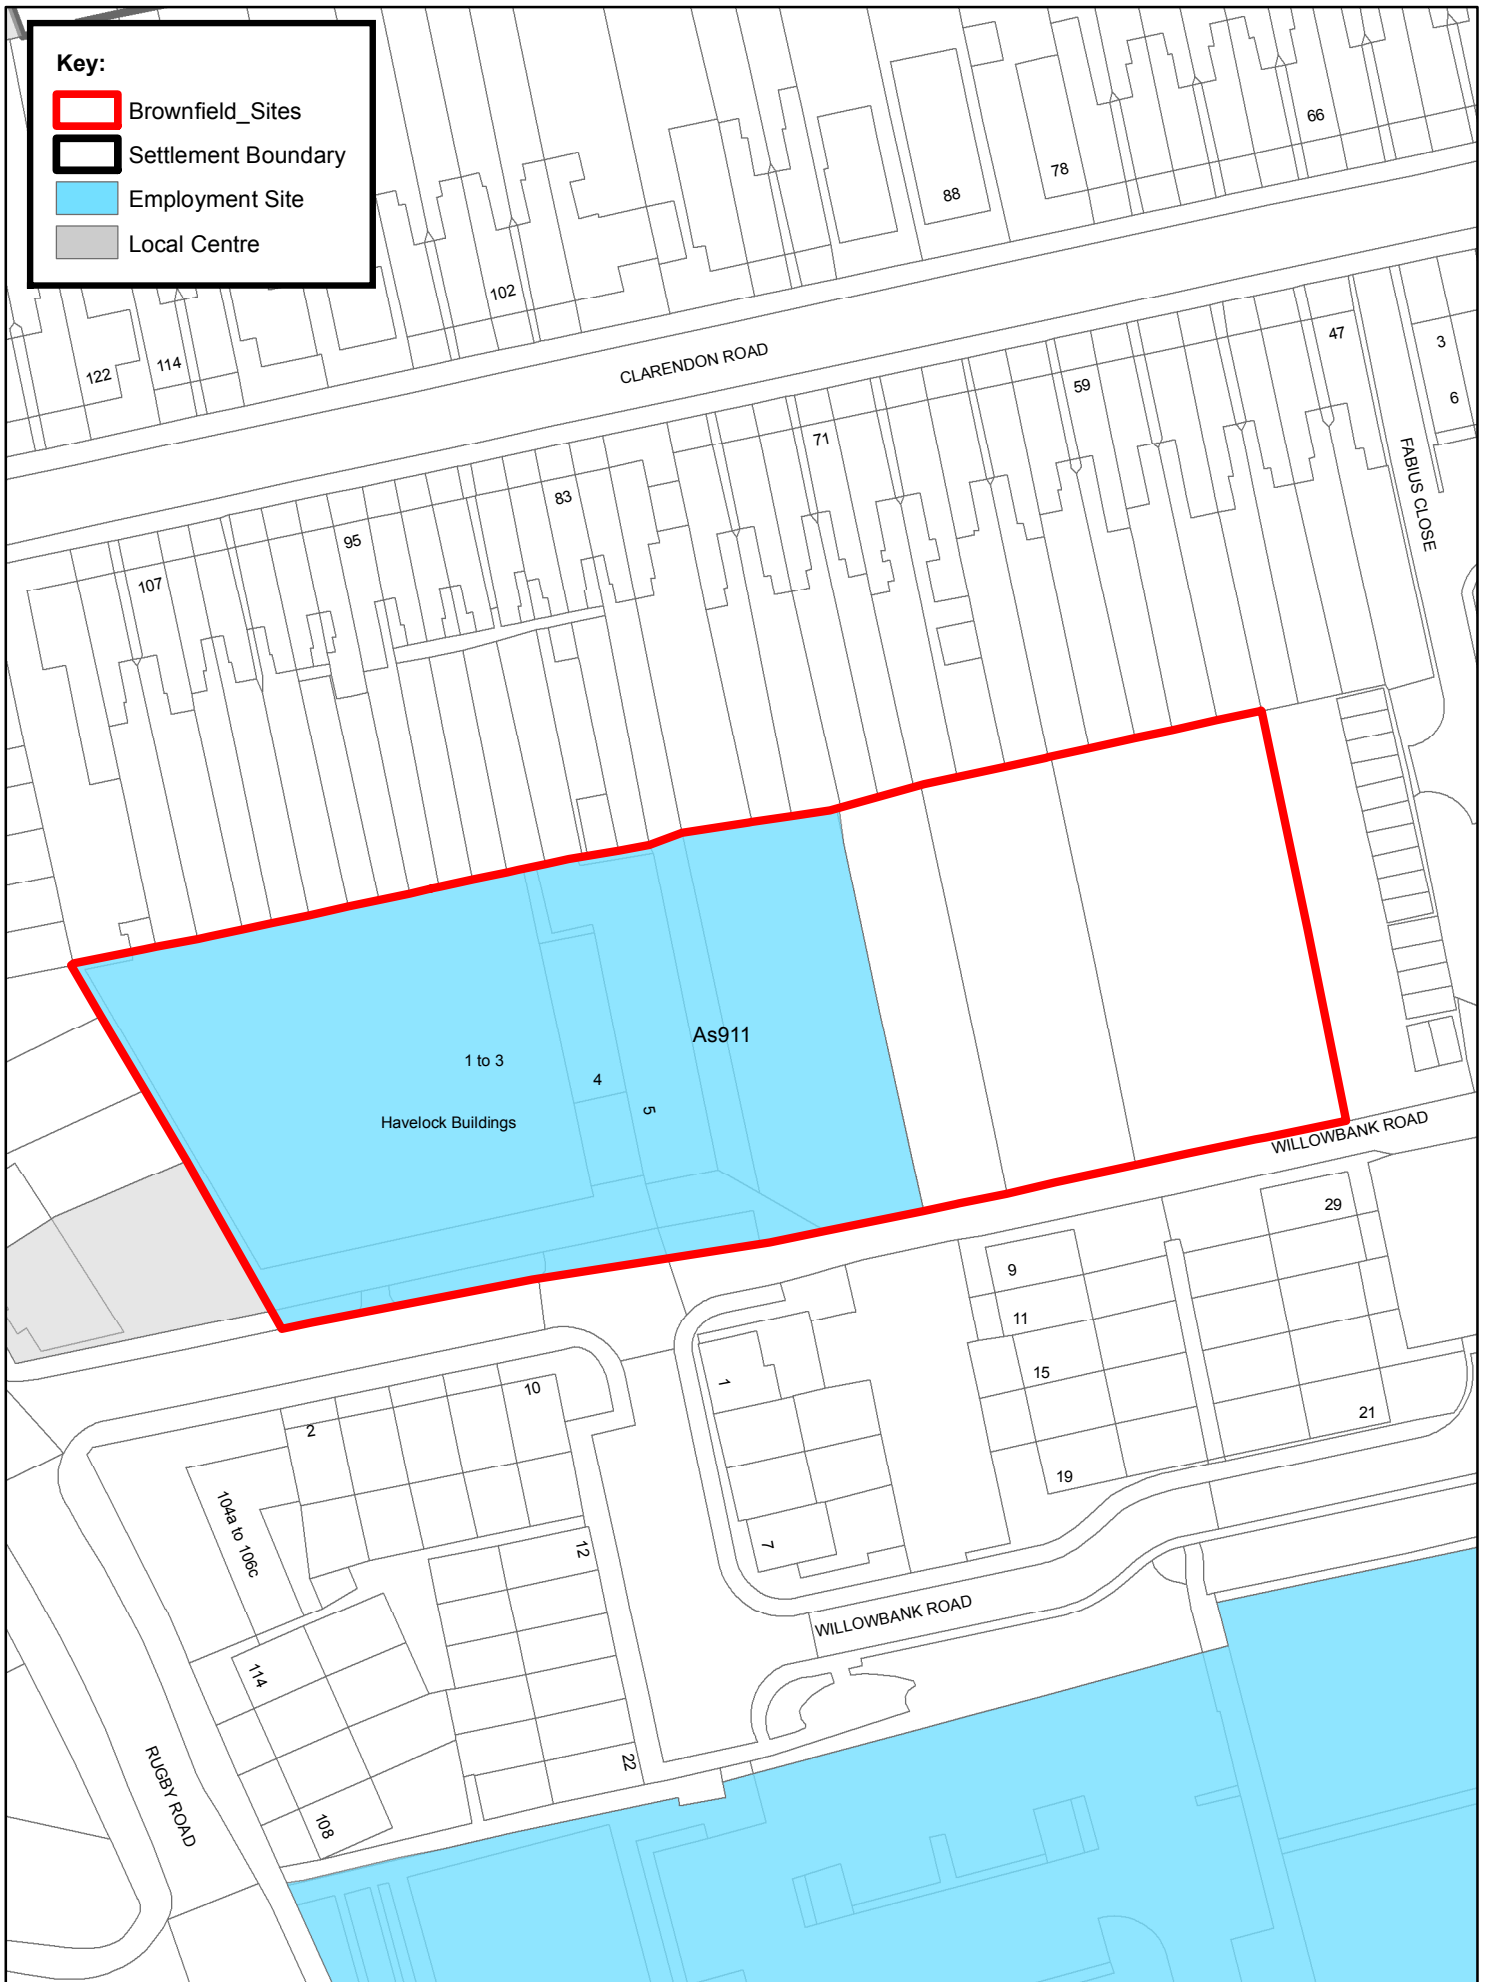

Site AS911 Hinckley

Key:

-  Brownfield_Sites
-  Settlement Boundary
-  Employment Site
-  Local Centre

0 20 40 80 Meters