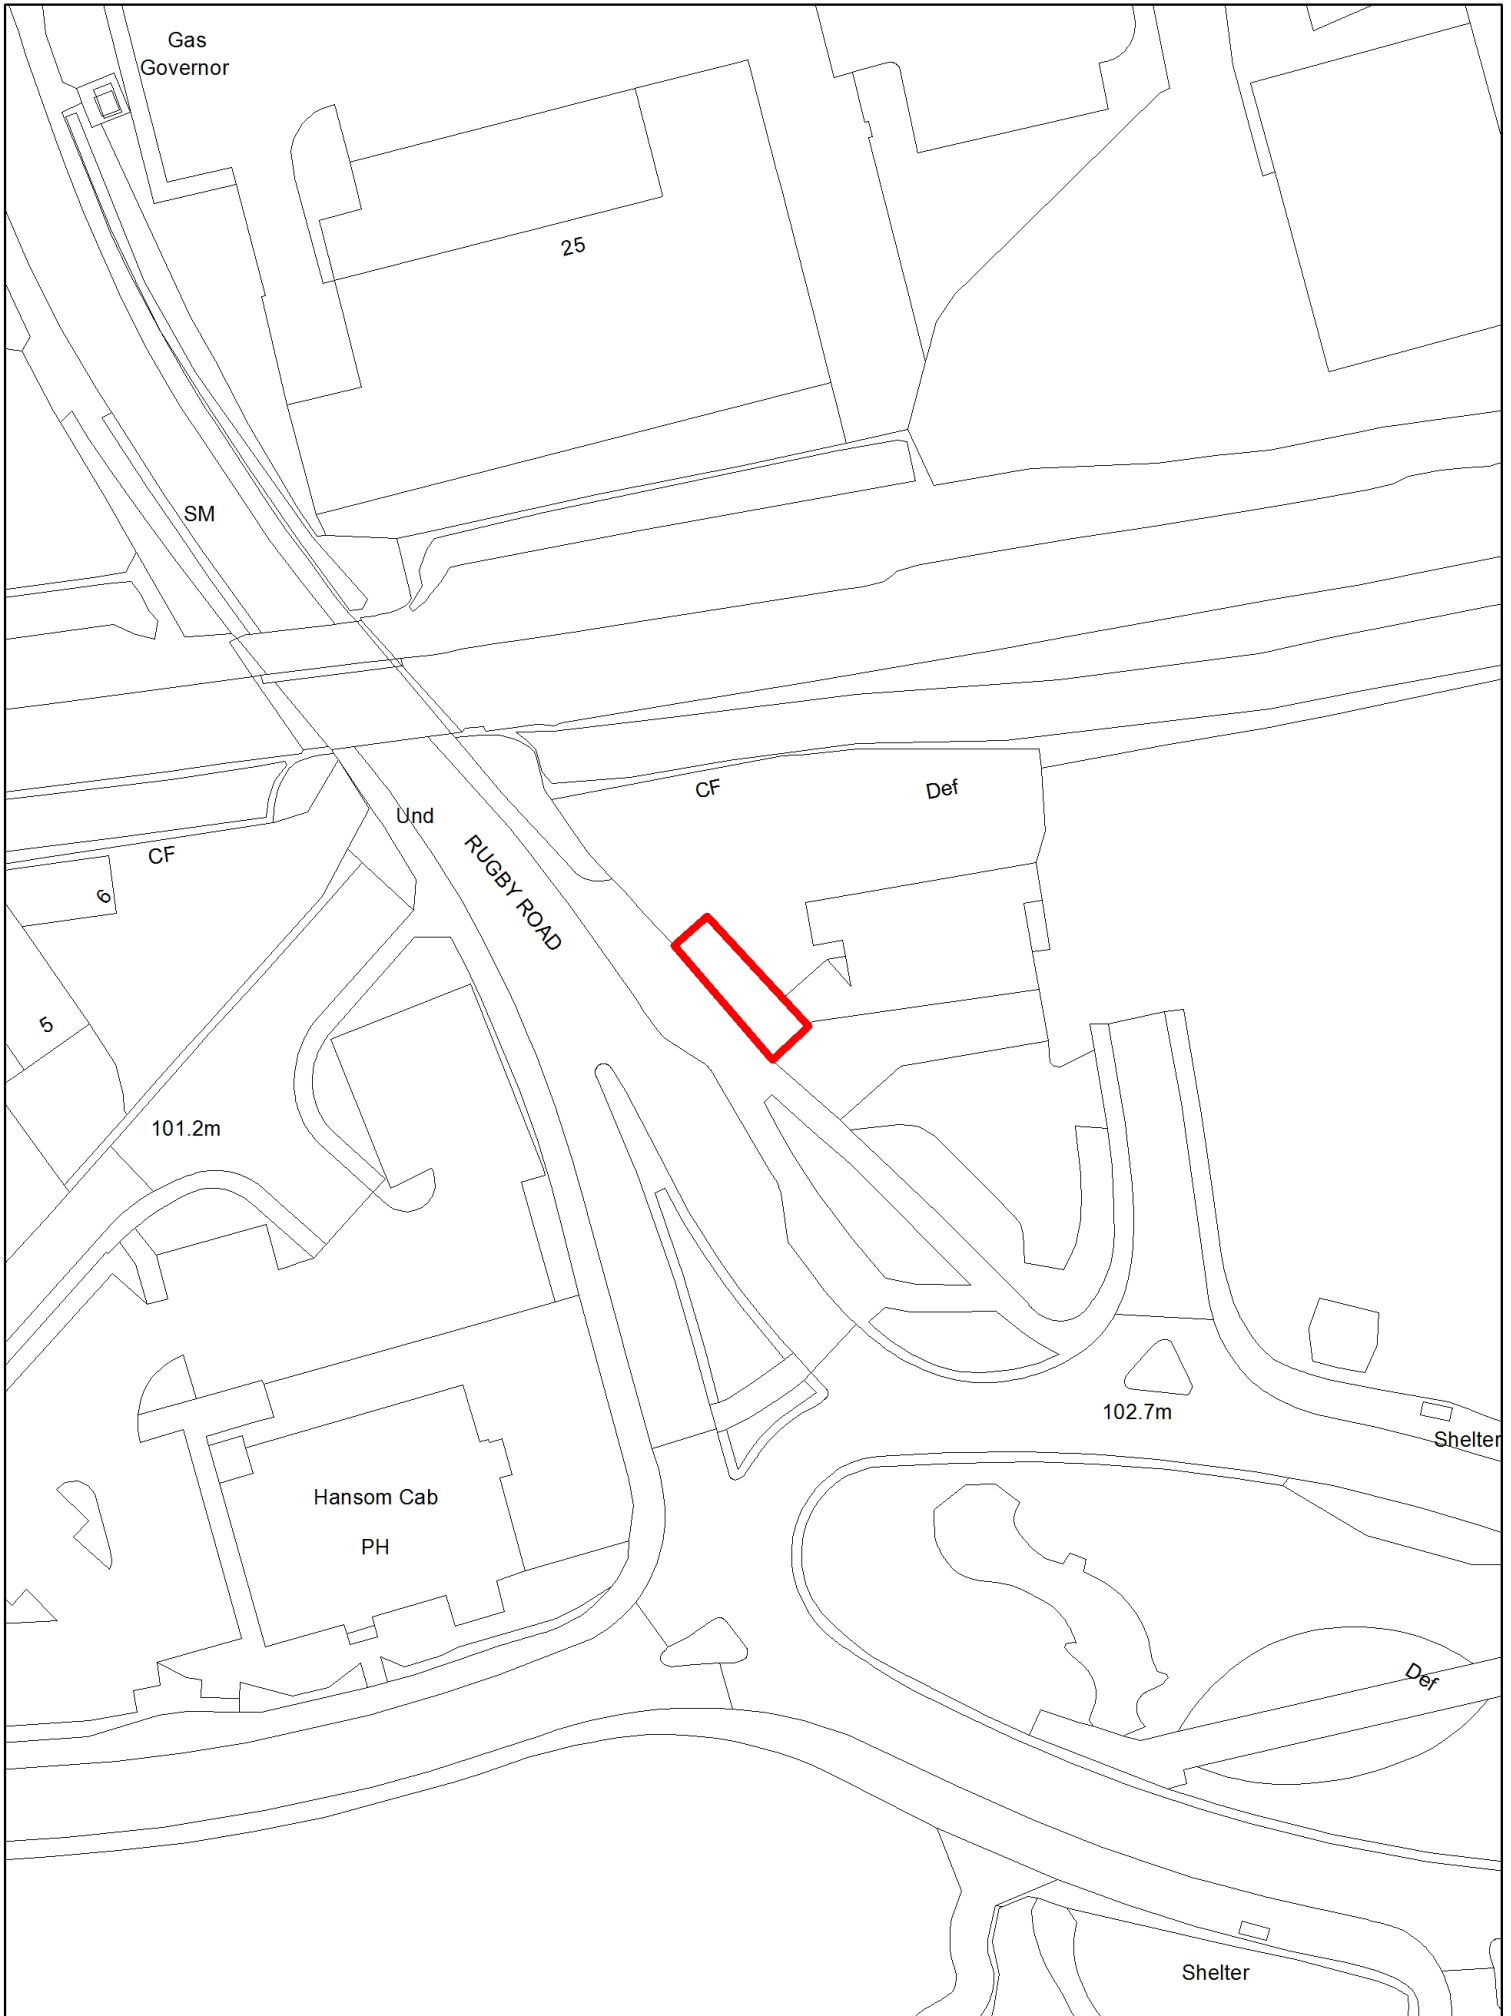

Former D.M. Rock and Sons Building, Rugby Road, Burbage

Plan not to scale
Date drawn - 15/1/2018