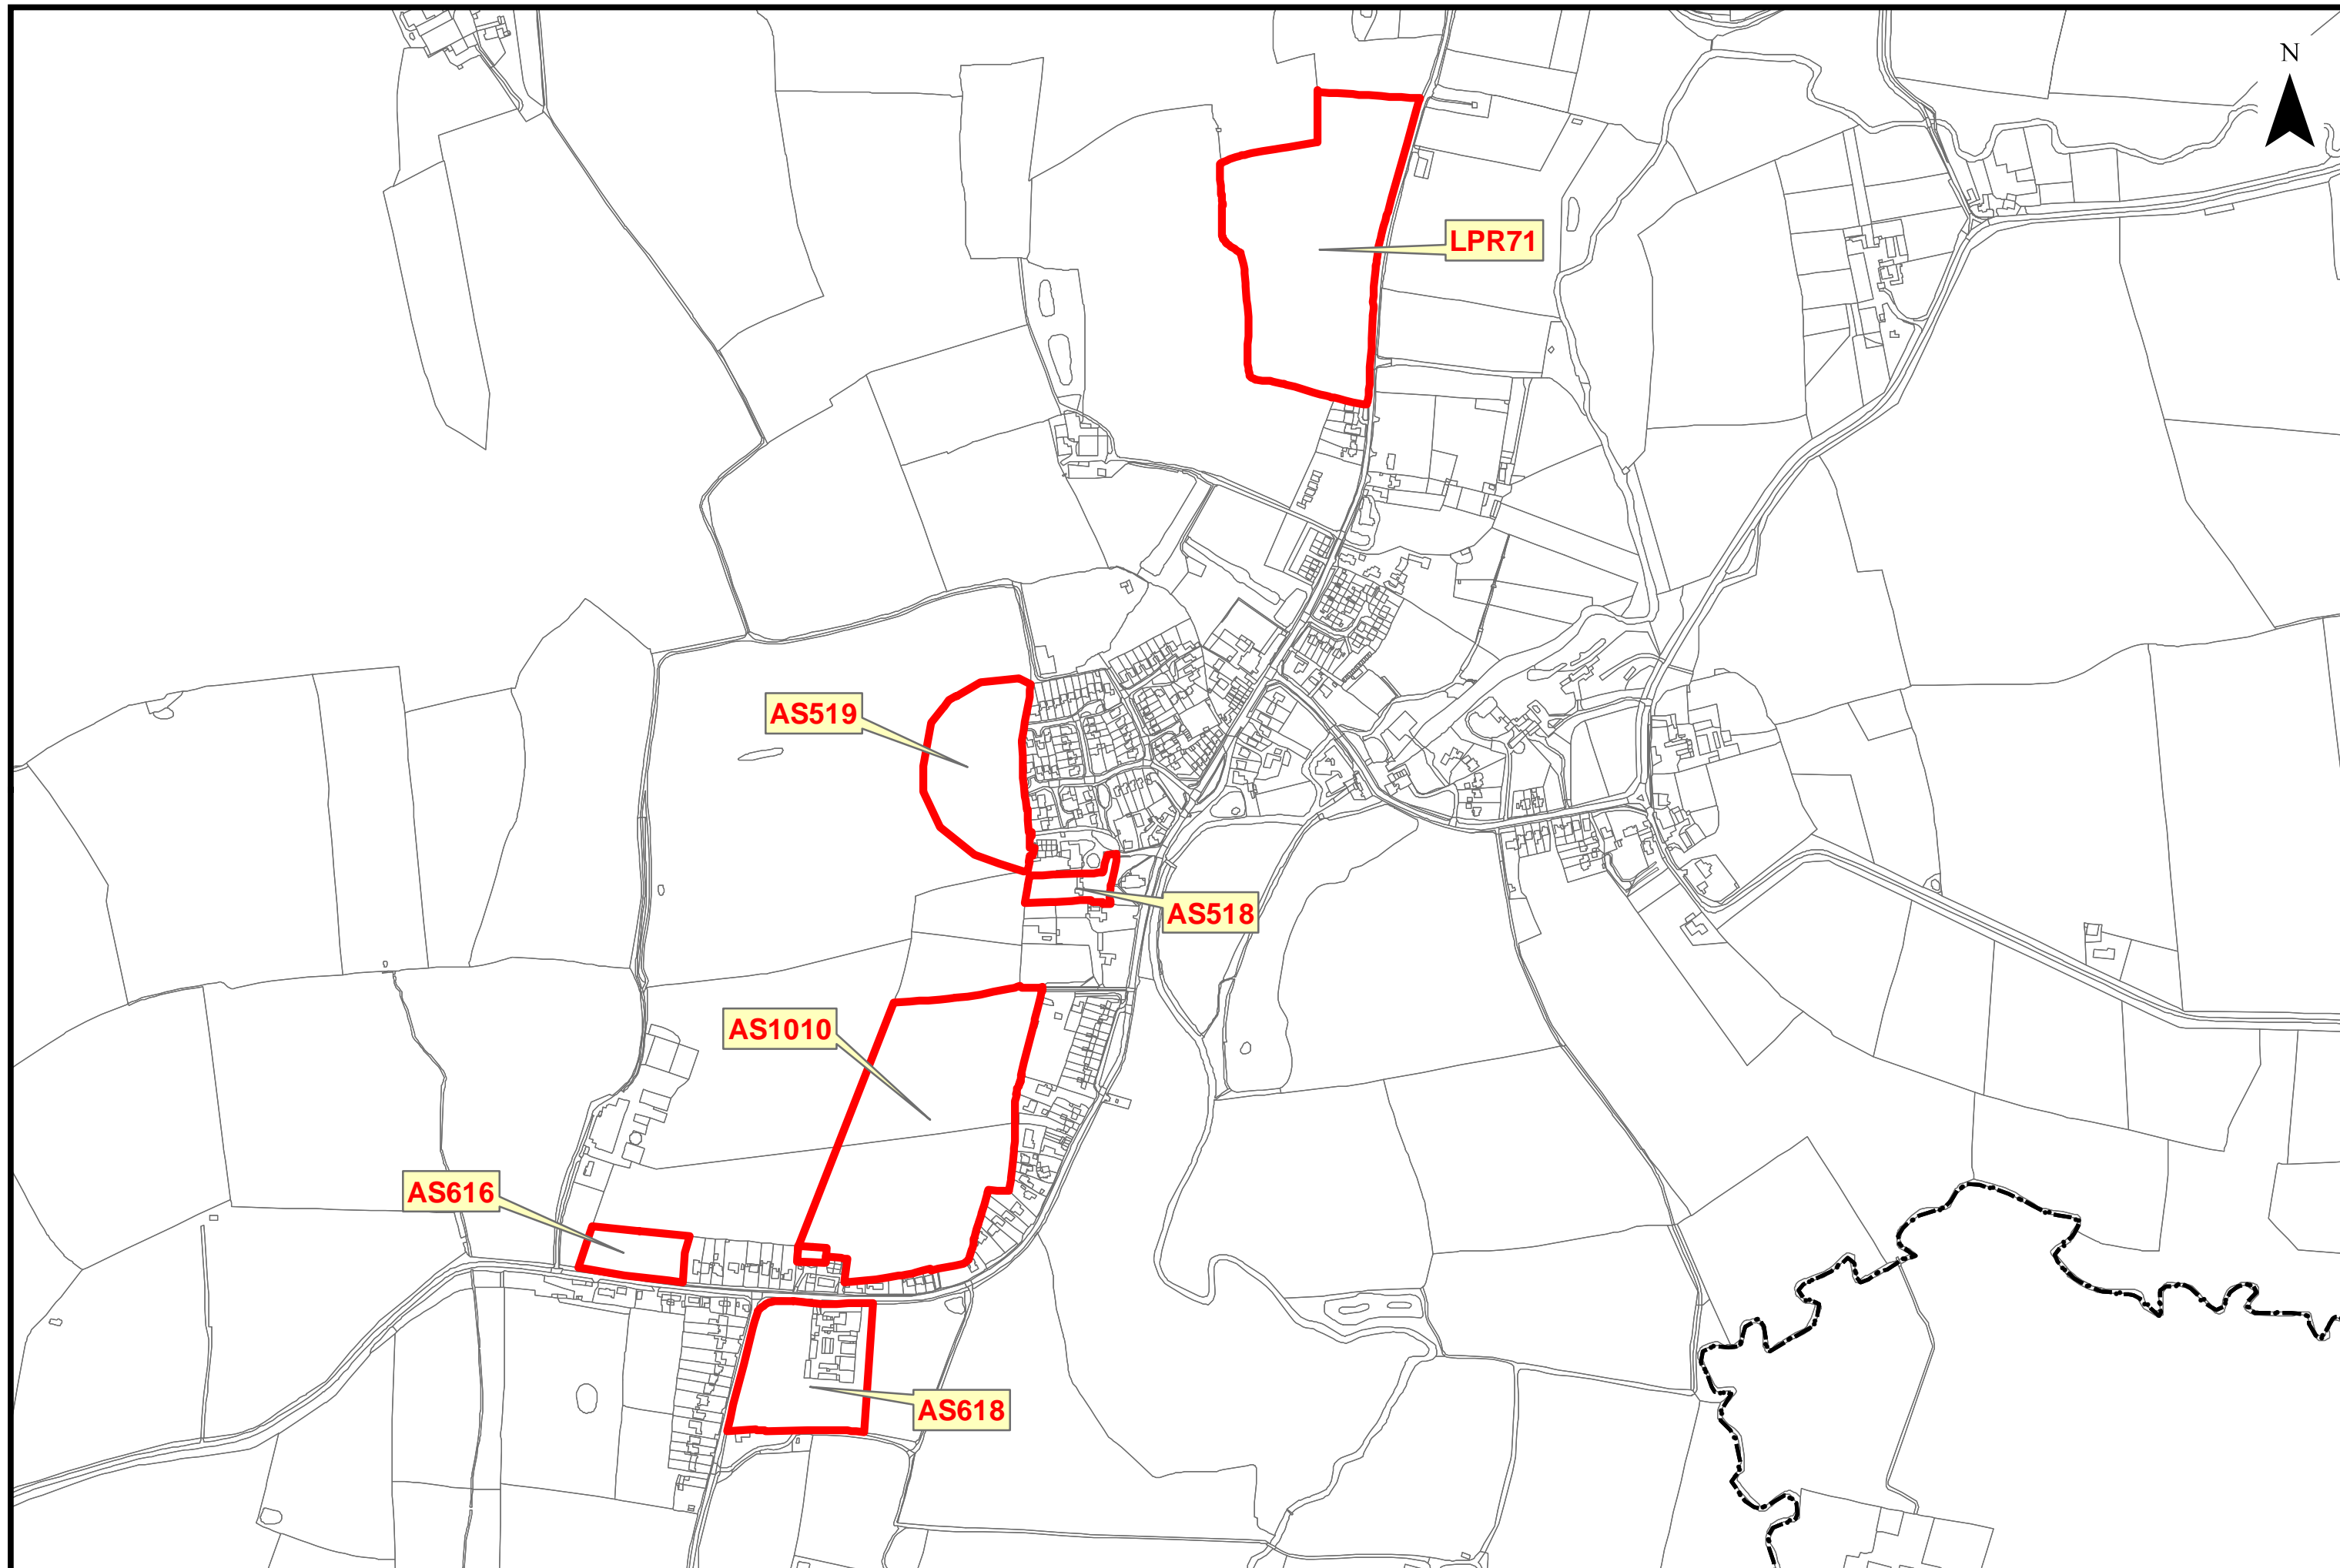

This map is based upon Ordnance Survey material with the permission of Ordnance Survey on behalf of the Controller of Her Majesty's Stationery Office© Crown copyright. Unauthorised reproduction infringes crown copyright and may lead to prosecution or civil proceedings. Hinckley & Bosworth Borough Council LA100018489 Published 2014

Oct 2018

Shakerstone Overview Map SHELAA 2018

This map is based upon Ordnance Survey material with the permission of Ordnance Survey on behalf of the Controller of Her Majesty's Stationery Office© Crown copyright. Unauthorised reproduction infringes crown copyright and may lead to prosecution or civil proceedings. Hinckley & Bosworth Borough Council LA100018489 Published 2014

Oct 2018

Sheepy Magna Overview Map SHELAA 2018

Sibson Overview Map SHELAA 2018

Stanton Under Bardon Overview Map SHELAA 2018

Stapleton Overview Map SHELAA 2018

Stoke Golding Overview Map SHELAA 2018

Thornton Overview Map SHELAA 2018

Twycross Overview Map SHELAA 2018

Wellsborough Overview Map SHELAA 2018

Witherley Overview Map SHELAA 2018