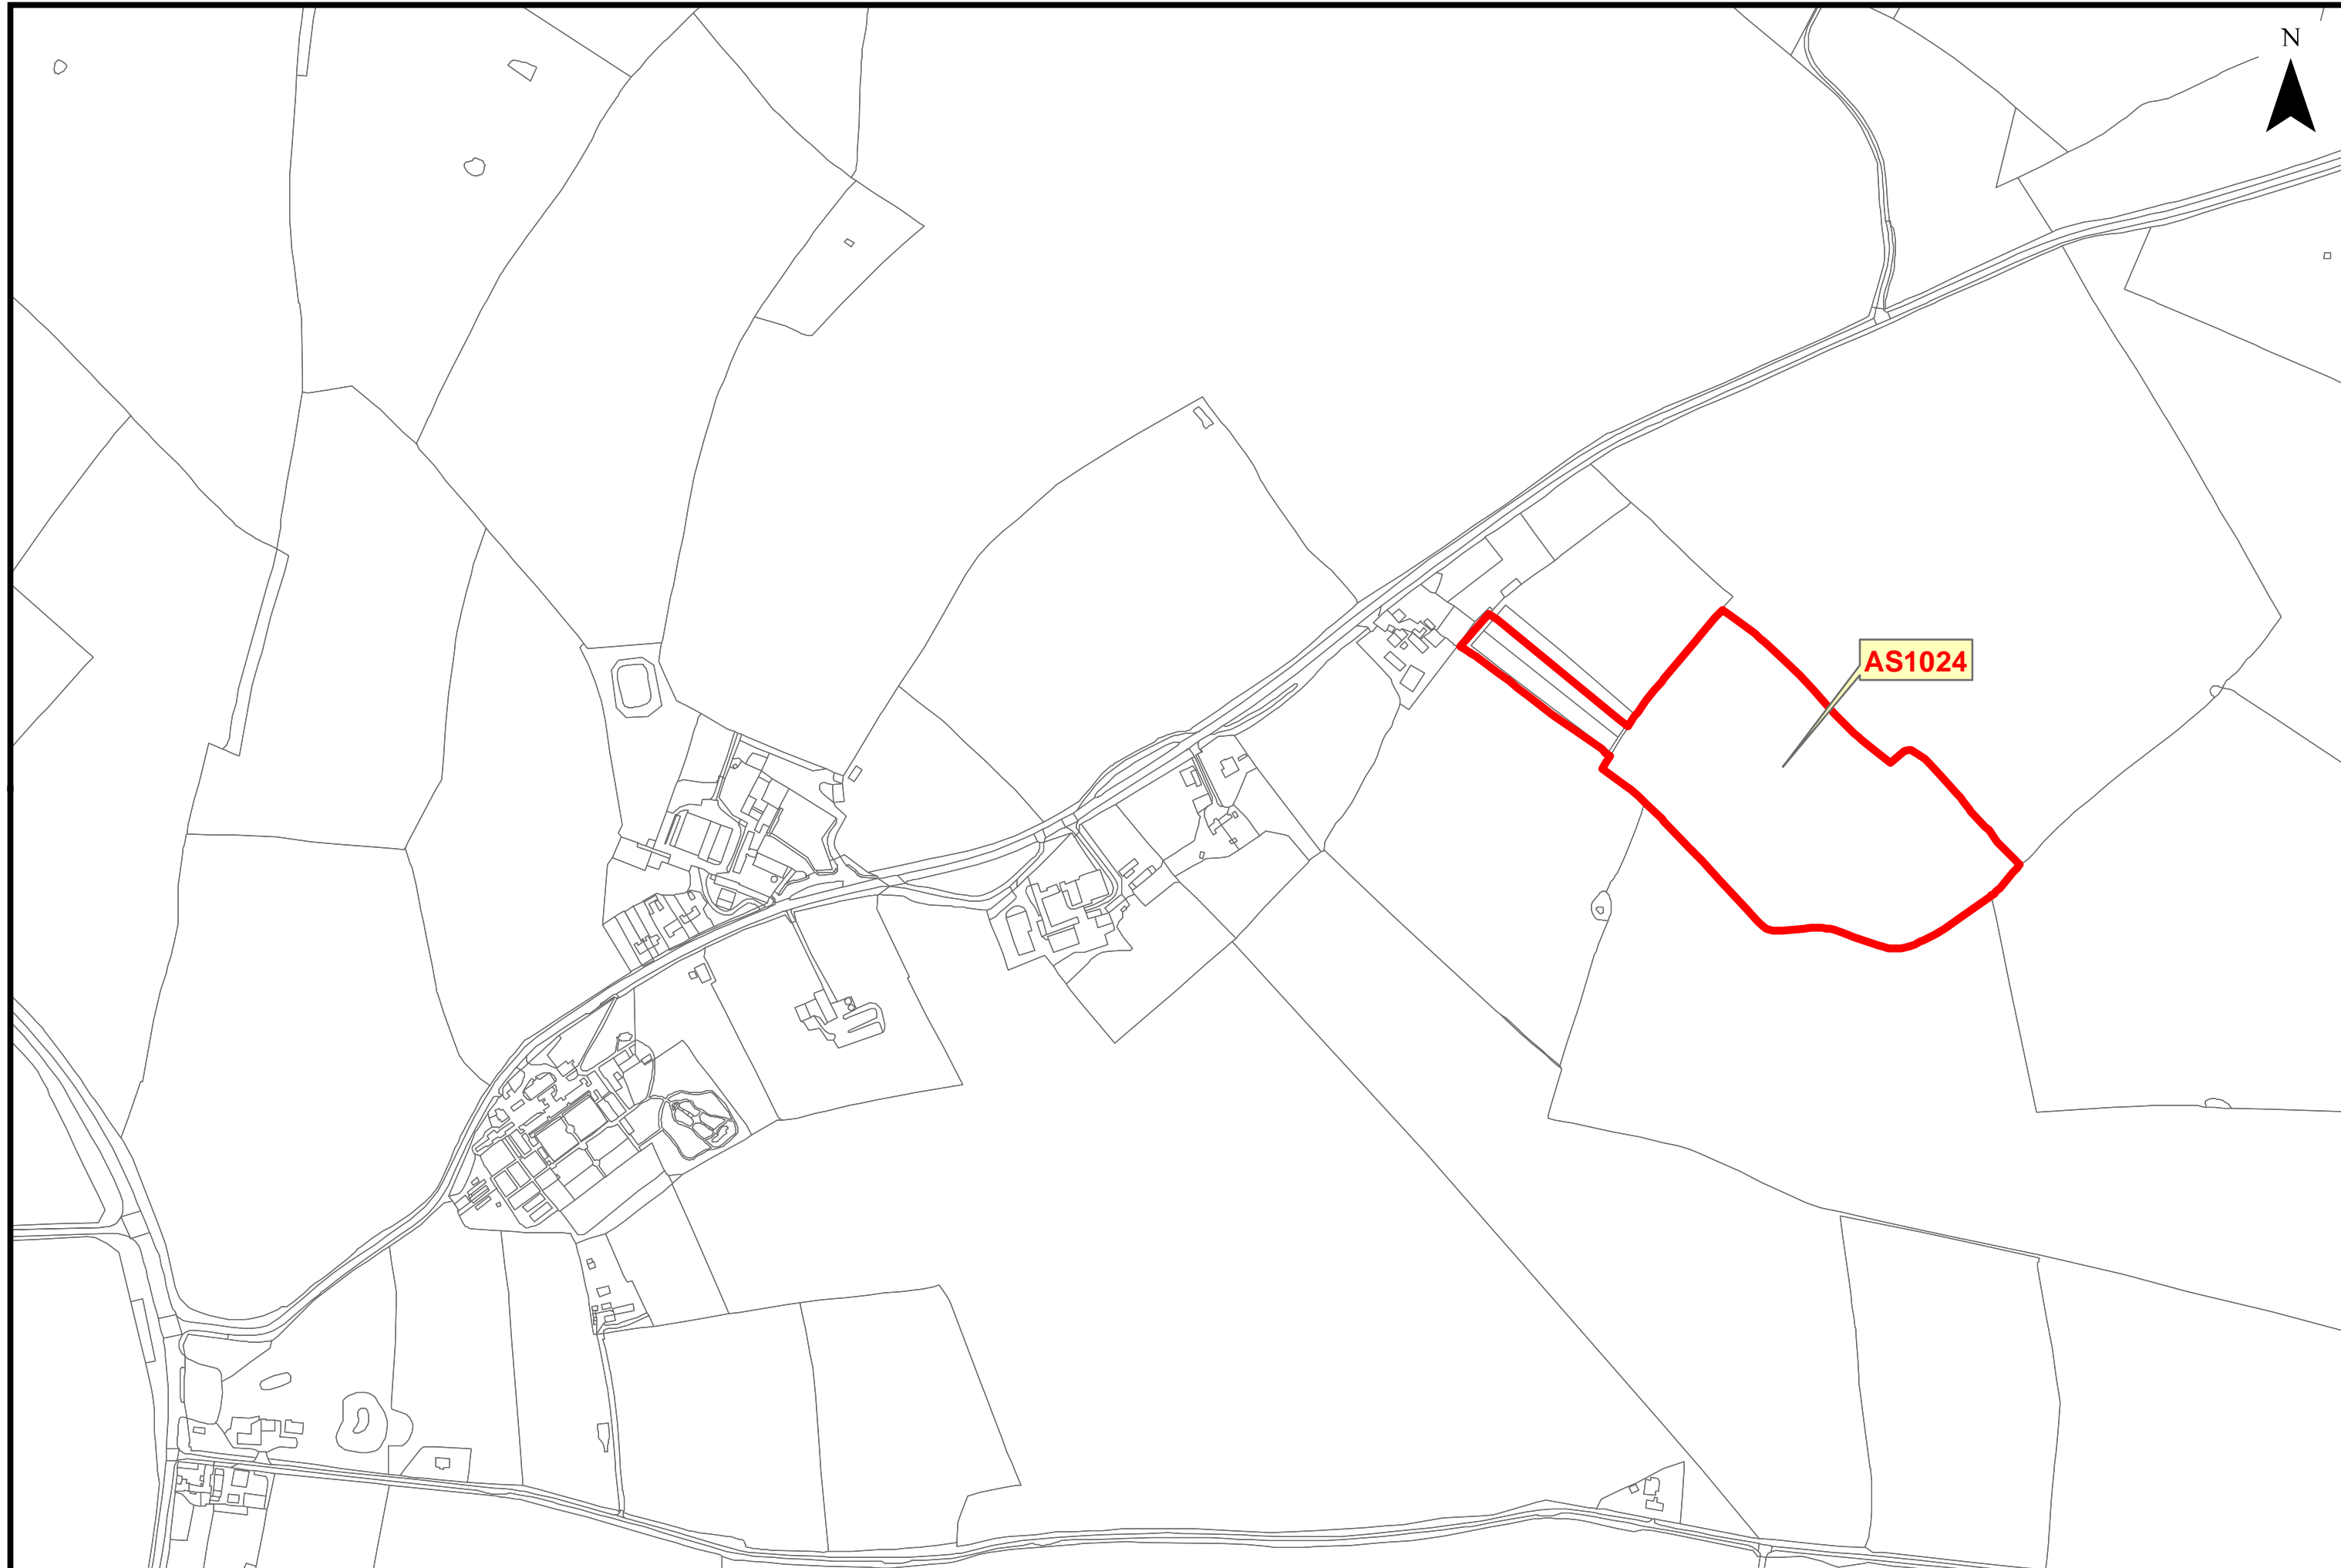

Oct 2018

Shakerstone Overview Map SHELAA 2018

This map is based upon Ordnance Survey material with the permission of Ordnance Survey on behalf of the Controller of Her Majesty's Stationery Office© Crown copyright. Unauthorised reproduction infringes crown copyright and may lead to prosecution or civil proceedings. Hinckley & Bosworth Borough Council LA100018489 Published 2014

Oct 2018

Sheepy Magna Overview Map SHELAA 2018

Sibson Overview Map SHELAA 2018

Stanton Under Bardon Overview Map SHELAA 2018

Stapleton Overview Map SHELAA 2018

Stoke Golding Overview Map SHELAA 2018

Thornton Overview Map SHELAA 2018

Twycross Overview Map SHELAA 2018

Wellsborough Overview Map SHELAA 2018

Witherley Overview Map SHELAA 2018