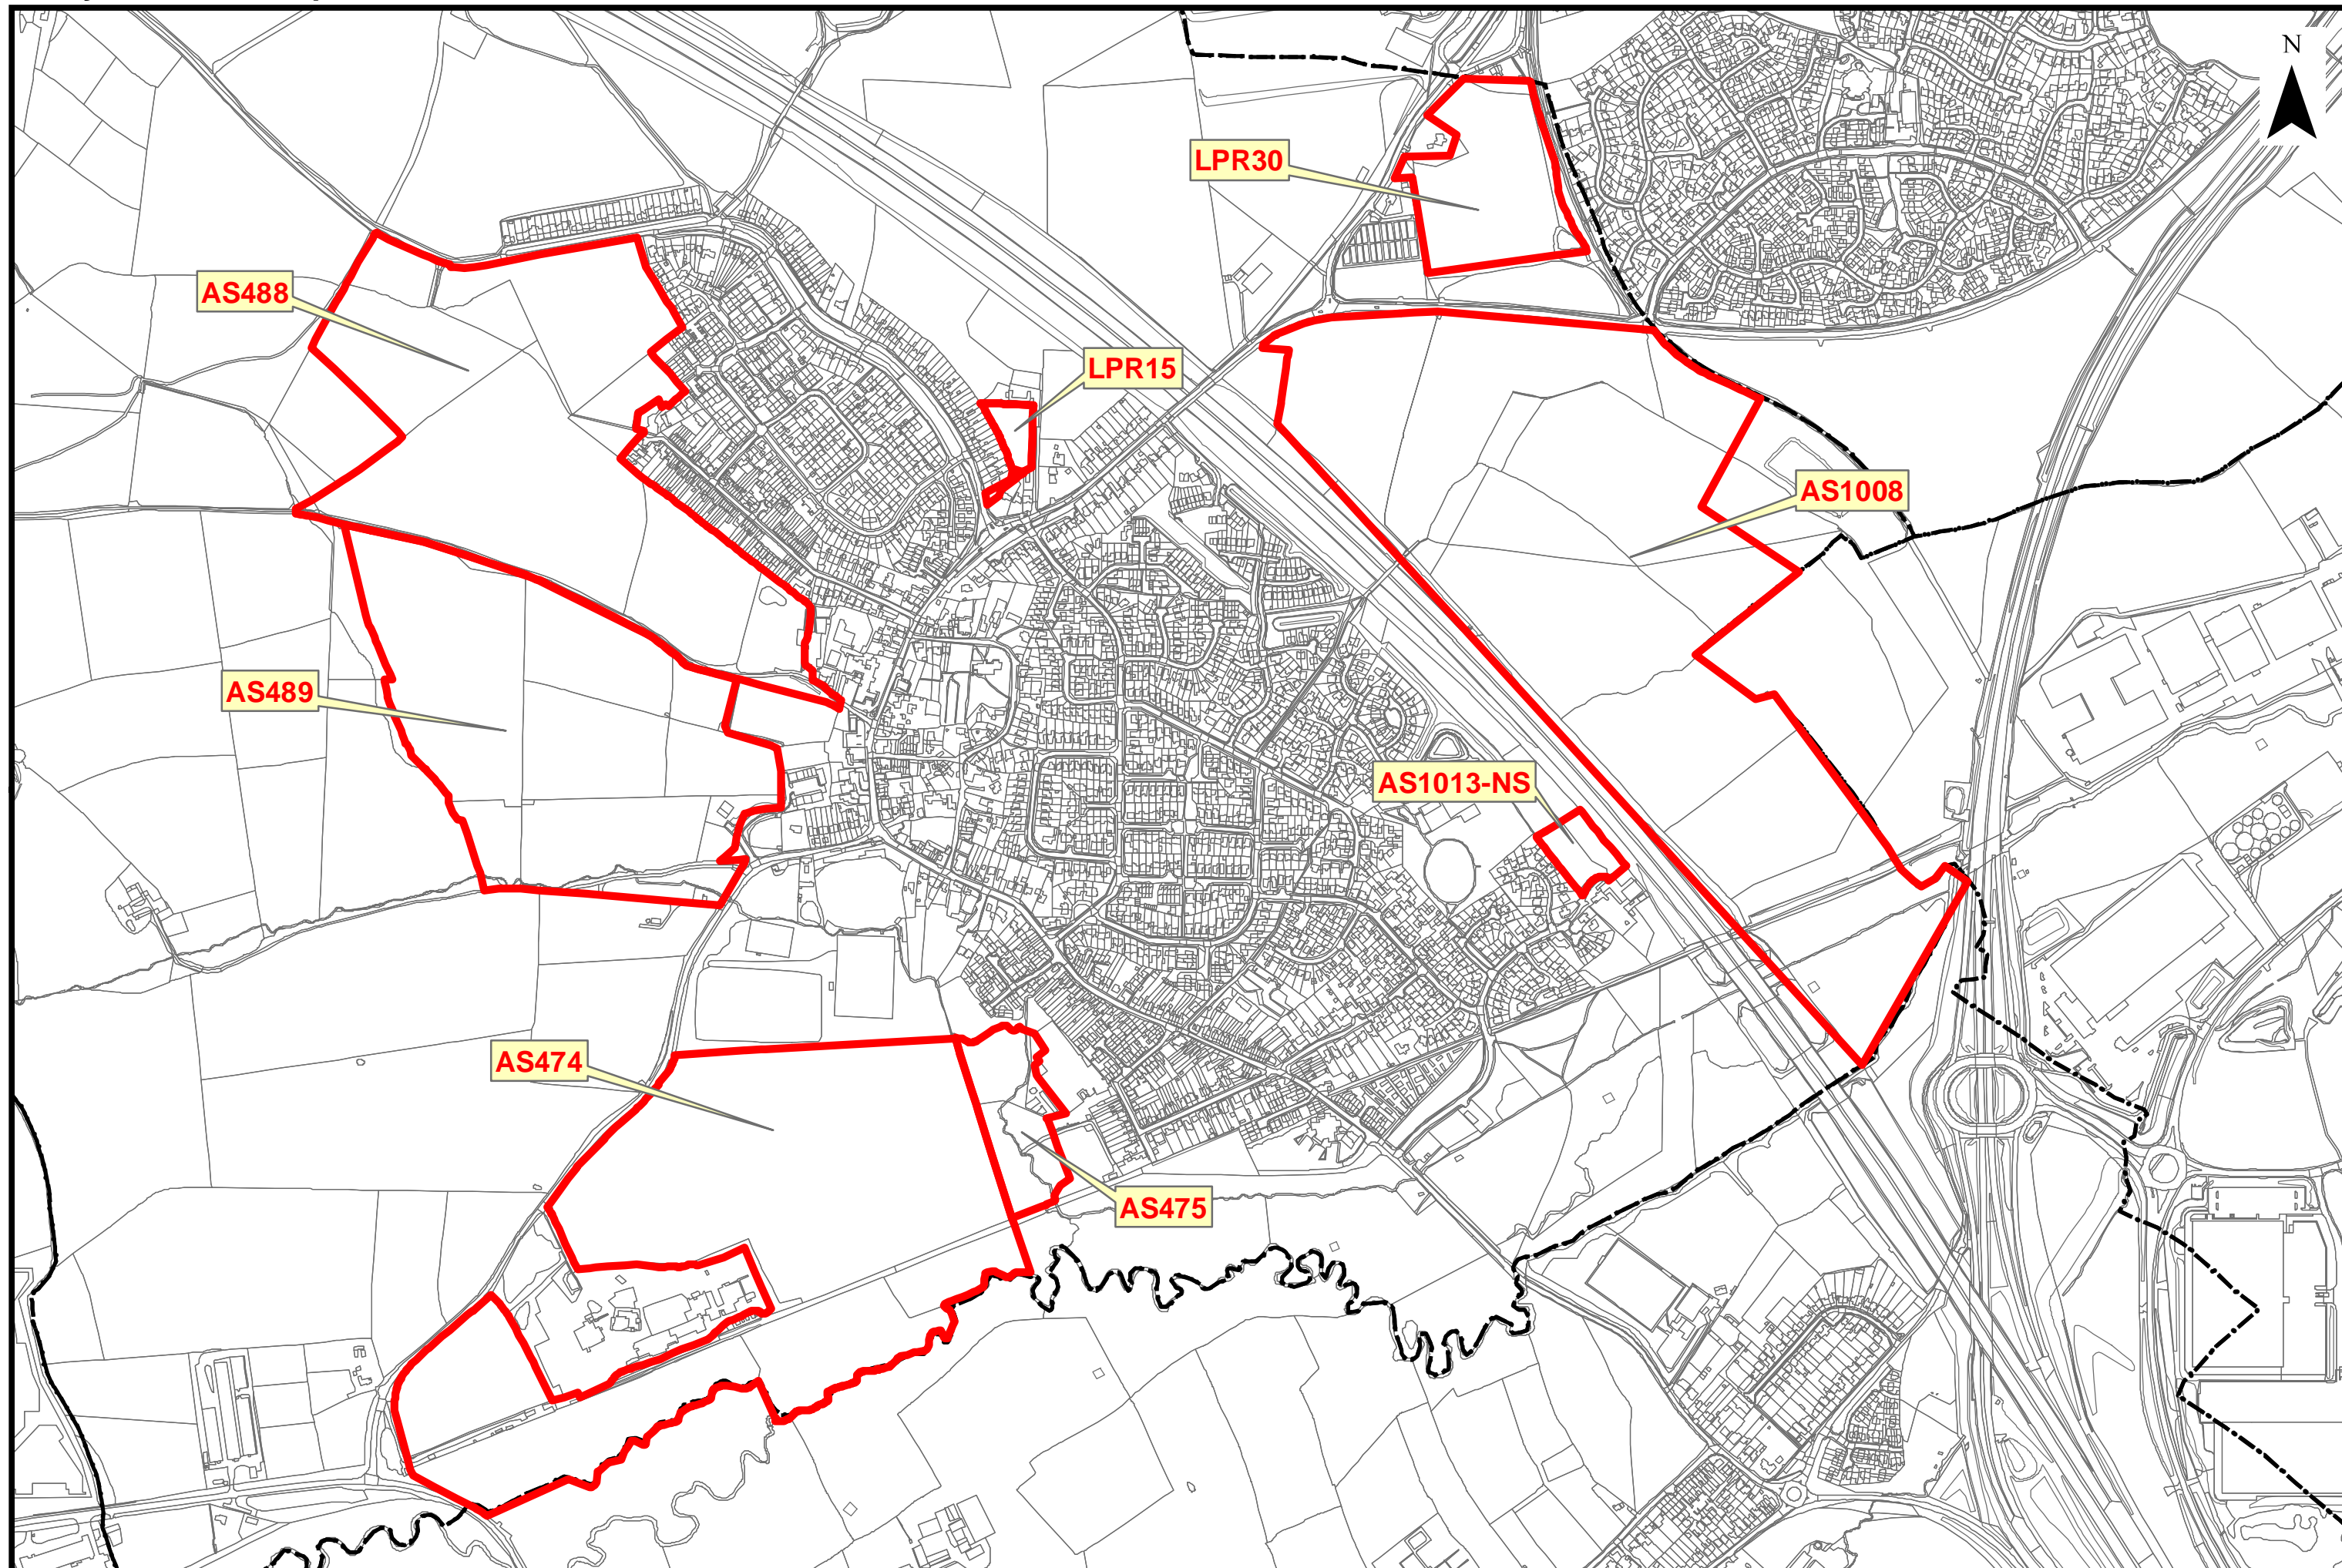

Nailstone Overview Map SHELAA 2018

Newbold Verdon & Newbold Heath Overview Map SHELAA 2018

Norton Juxta Twycross Overview Map SHELAA 2018

Peckleton Overview Map SHELAA 2018

Ratby Overview Map SHELAA 2018

Ratcliffe Culey Overview Map SHELAA 2018

This map is based upon Ordnance Survey material with the permission of Ordnance Survey on behalf of the Controller of Her Majesty's Stationery Office© Crown copyright. Unauthorised reproduction infringes crown copyright and may lead to prosecution or civil proceedings. Hinckley & Bosworth Borough Council LA100018489 Published 2014

Oct 2018

Shakerstone Overview Map SHELAA 2018

This map is based upon Ordnance Survey material with the permission of Ordnance Survey on behalf of the Controller of Her Majesty's Stationery Office© Crown copyright. Unauthorised reproduction infringes crown copyright and may lead to prosecution or civil proceedings. Hinckley & Bosworth Borough Council LA100018489 Published 2014

Twycross Overview Map SHELAA 2018

Wellsborough Overview Map SHELAA 2018

Witherley Overview Map SHELAA 2018