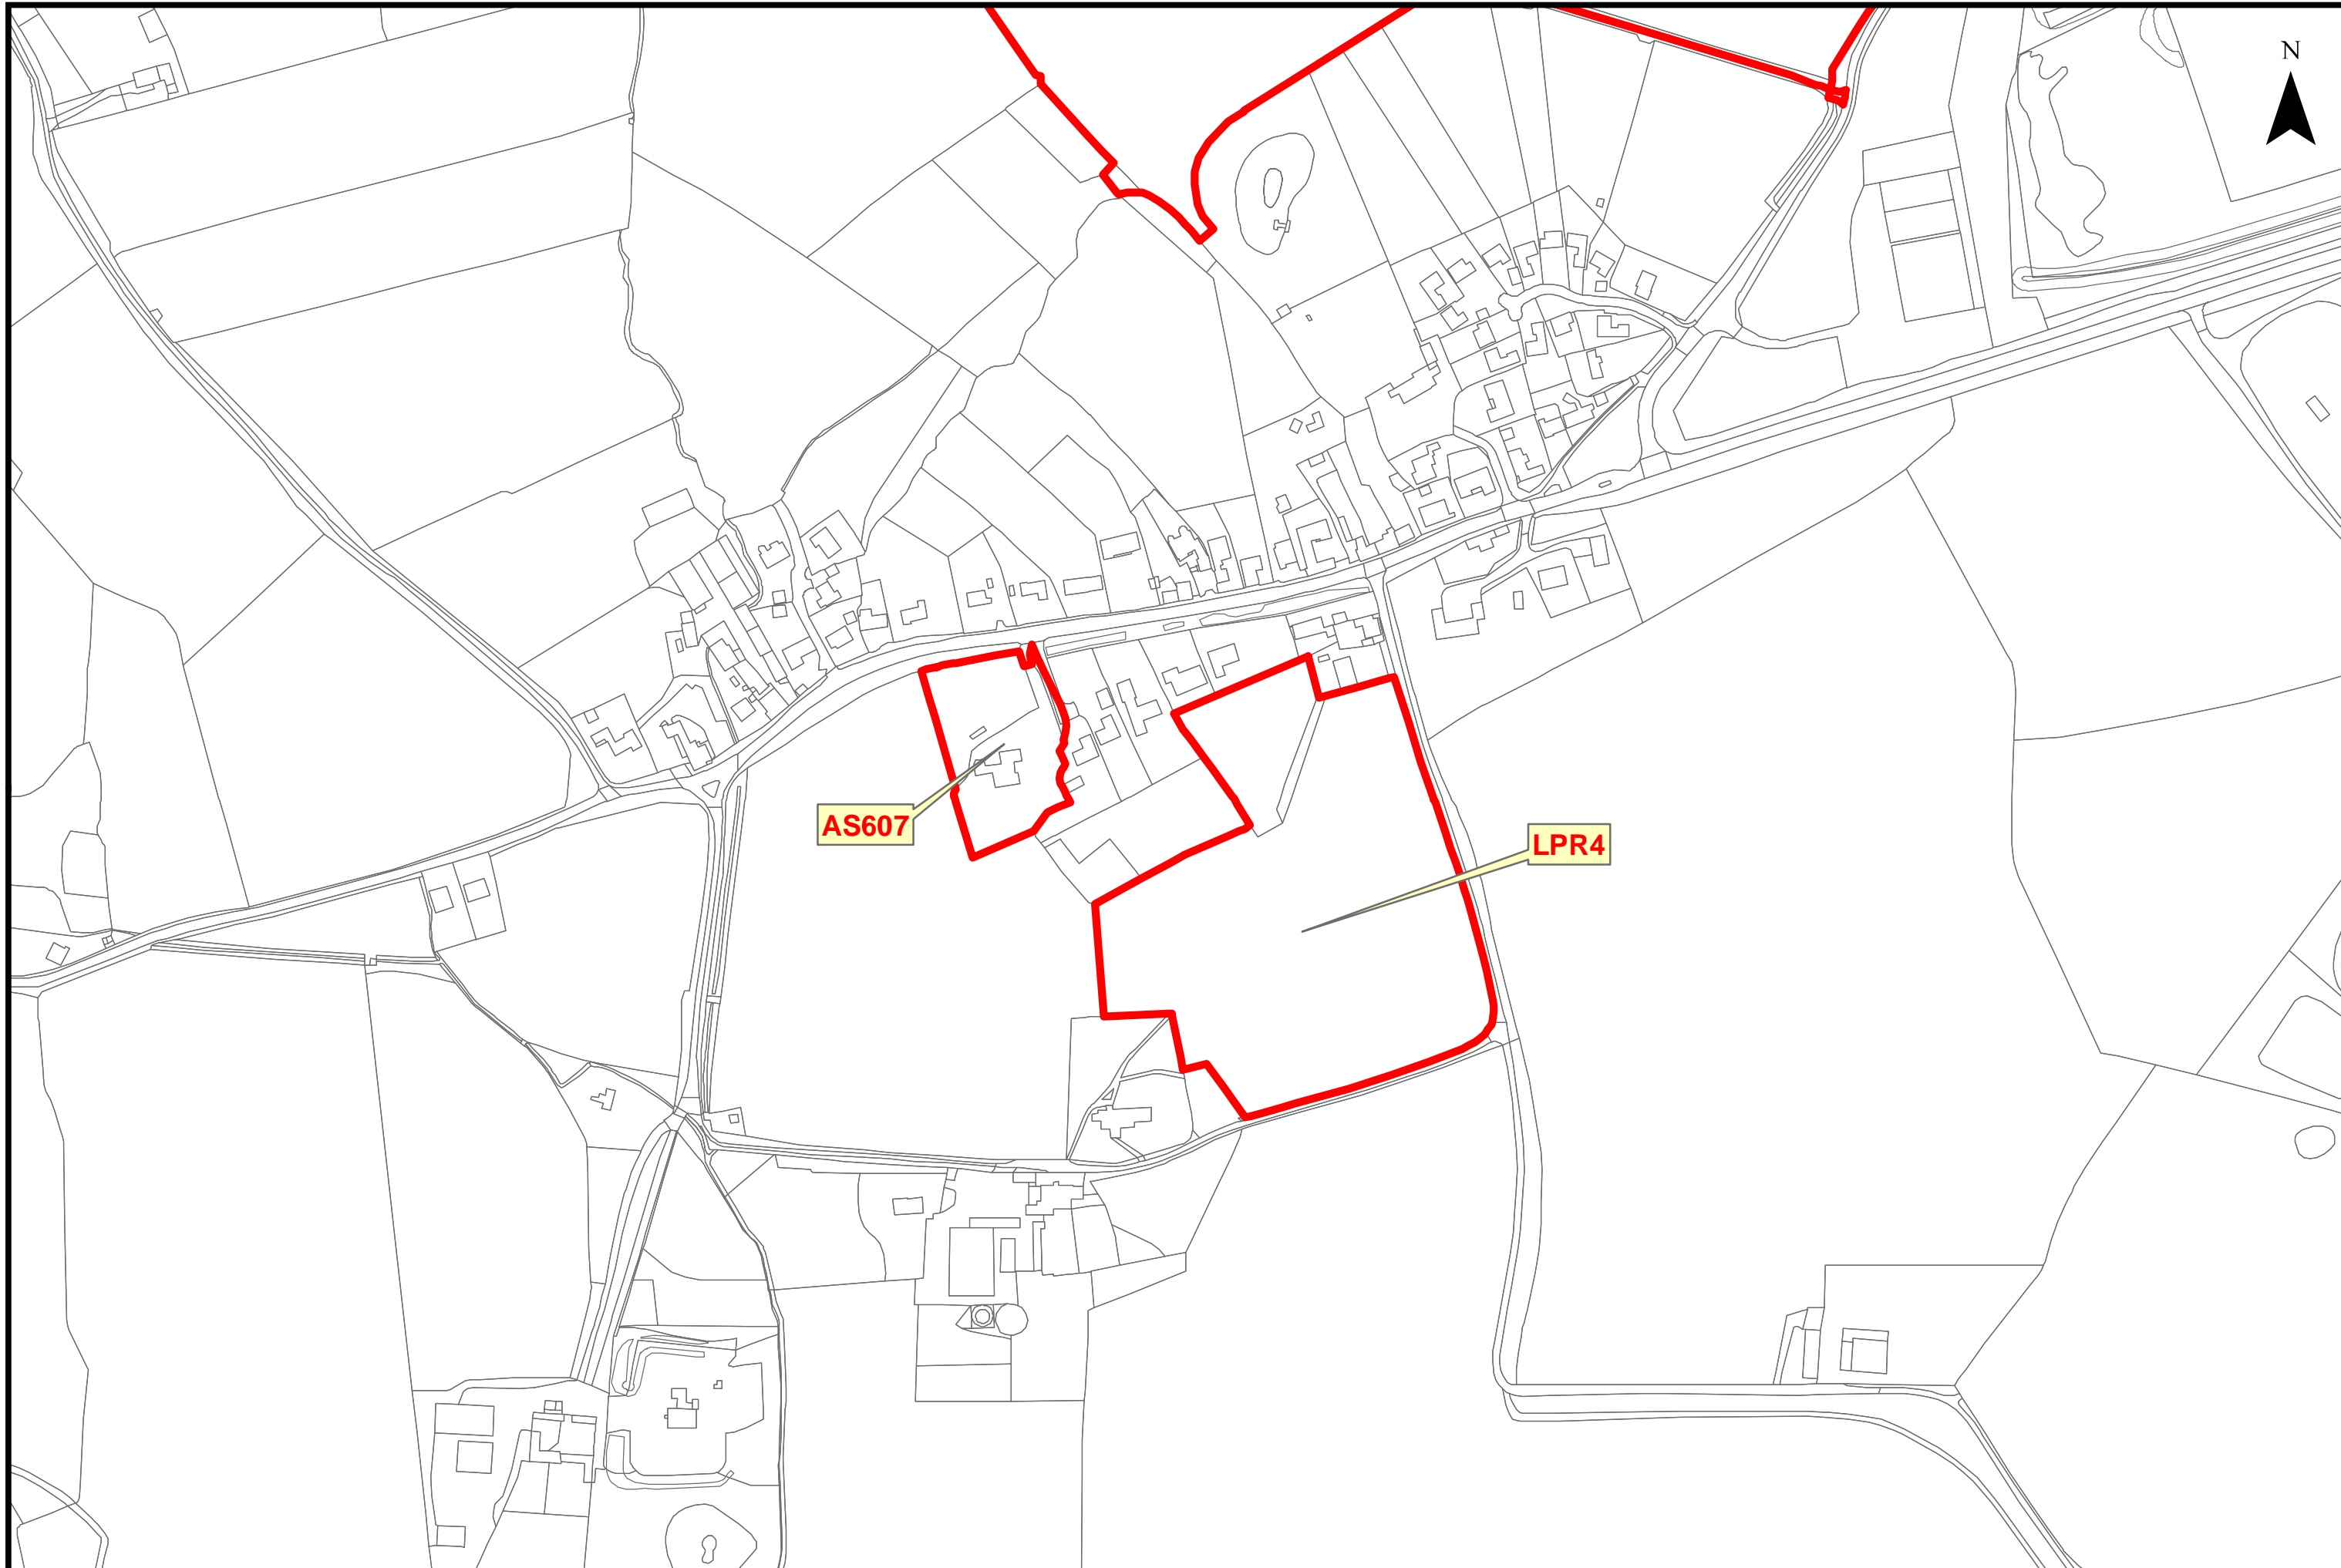

Nailstone Overview Map SHELAA 2018

Newbold Verdon & Newbold Heath Overview Map SHELAA 2018

Norton Juxta Twycross Overview Map SHELAA 2018

Peckleton Overview Map SHELAA 2018

Ratby Overview Map SHELAA 2018

Ratcliffe Culey Overview Map SHELAA 2018

This map is based upon Ordnance Survey material with the permission of Ordnance Survey on behalf of the Controller of Her Majesty's Stationery Office© Crown copyright. Unauthorised reproduction infringes crown copyright and may lead to prosecution or civil proceedings. Hinckley & Bosworth Borough Council LA100018489 Published 2014

Oct 2018

Shakerstone Overview Map SHELAA 2018

This map is based upon Ordnance Survey material with the permission of Ordnance Survey on behalf of the Controller of Her Majesty's Stationery Office© Crown copyright. Unauthorised reproduction infringes crown copyright and may lead to prosecution or civil proceedings. Hinckley & Bosworth Borough Council LA100018489 Published 2014

Oct 2018

Sheepy Magna Overview Map SHELAA 2018

Sibson Overview Map SHELAA 2018

Stanton Under Bardon Overview Map SHELAA 2018

Stapleton Overview Map SHELAA 2018

Stoke Golding Overview Map SHELAA 2018

Thornton Overview Map SHELAA 2018