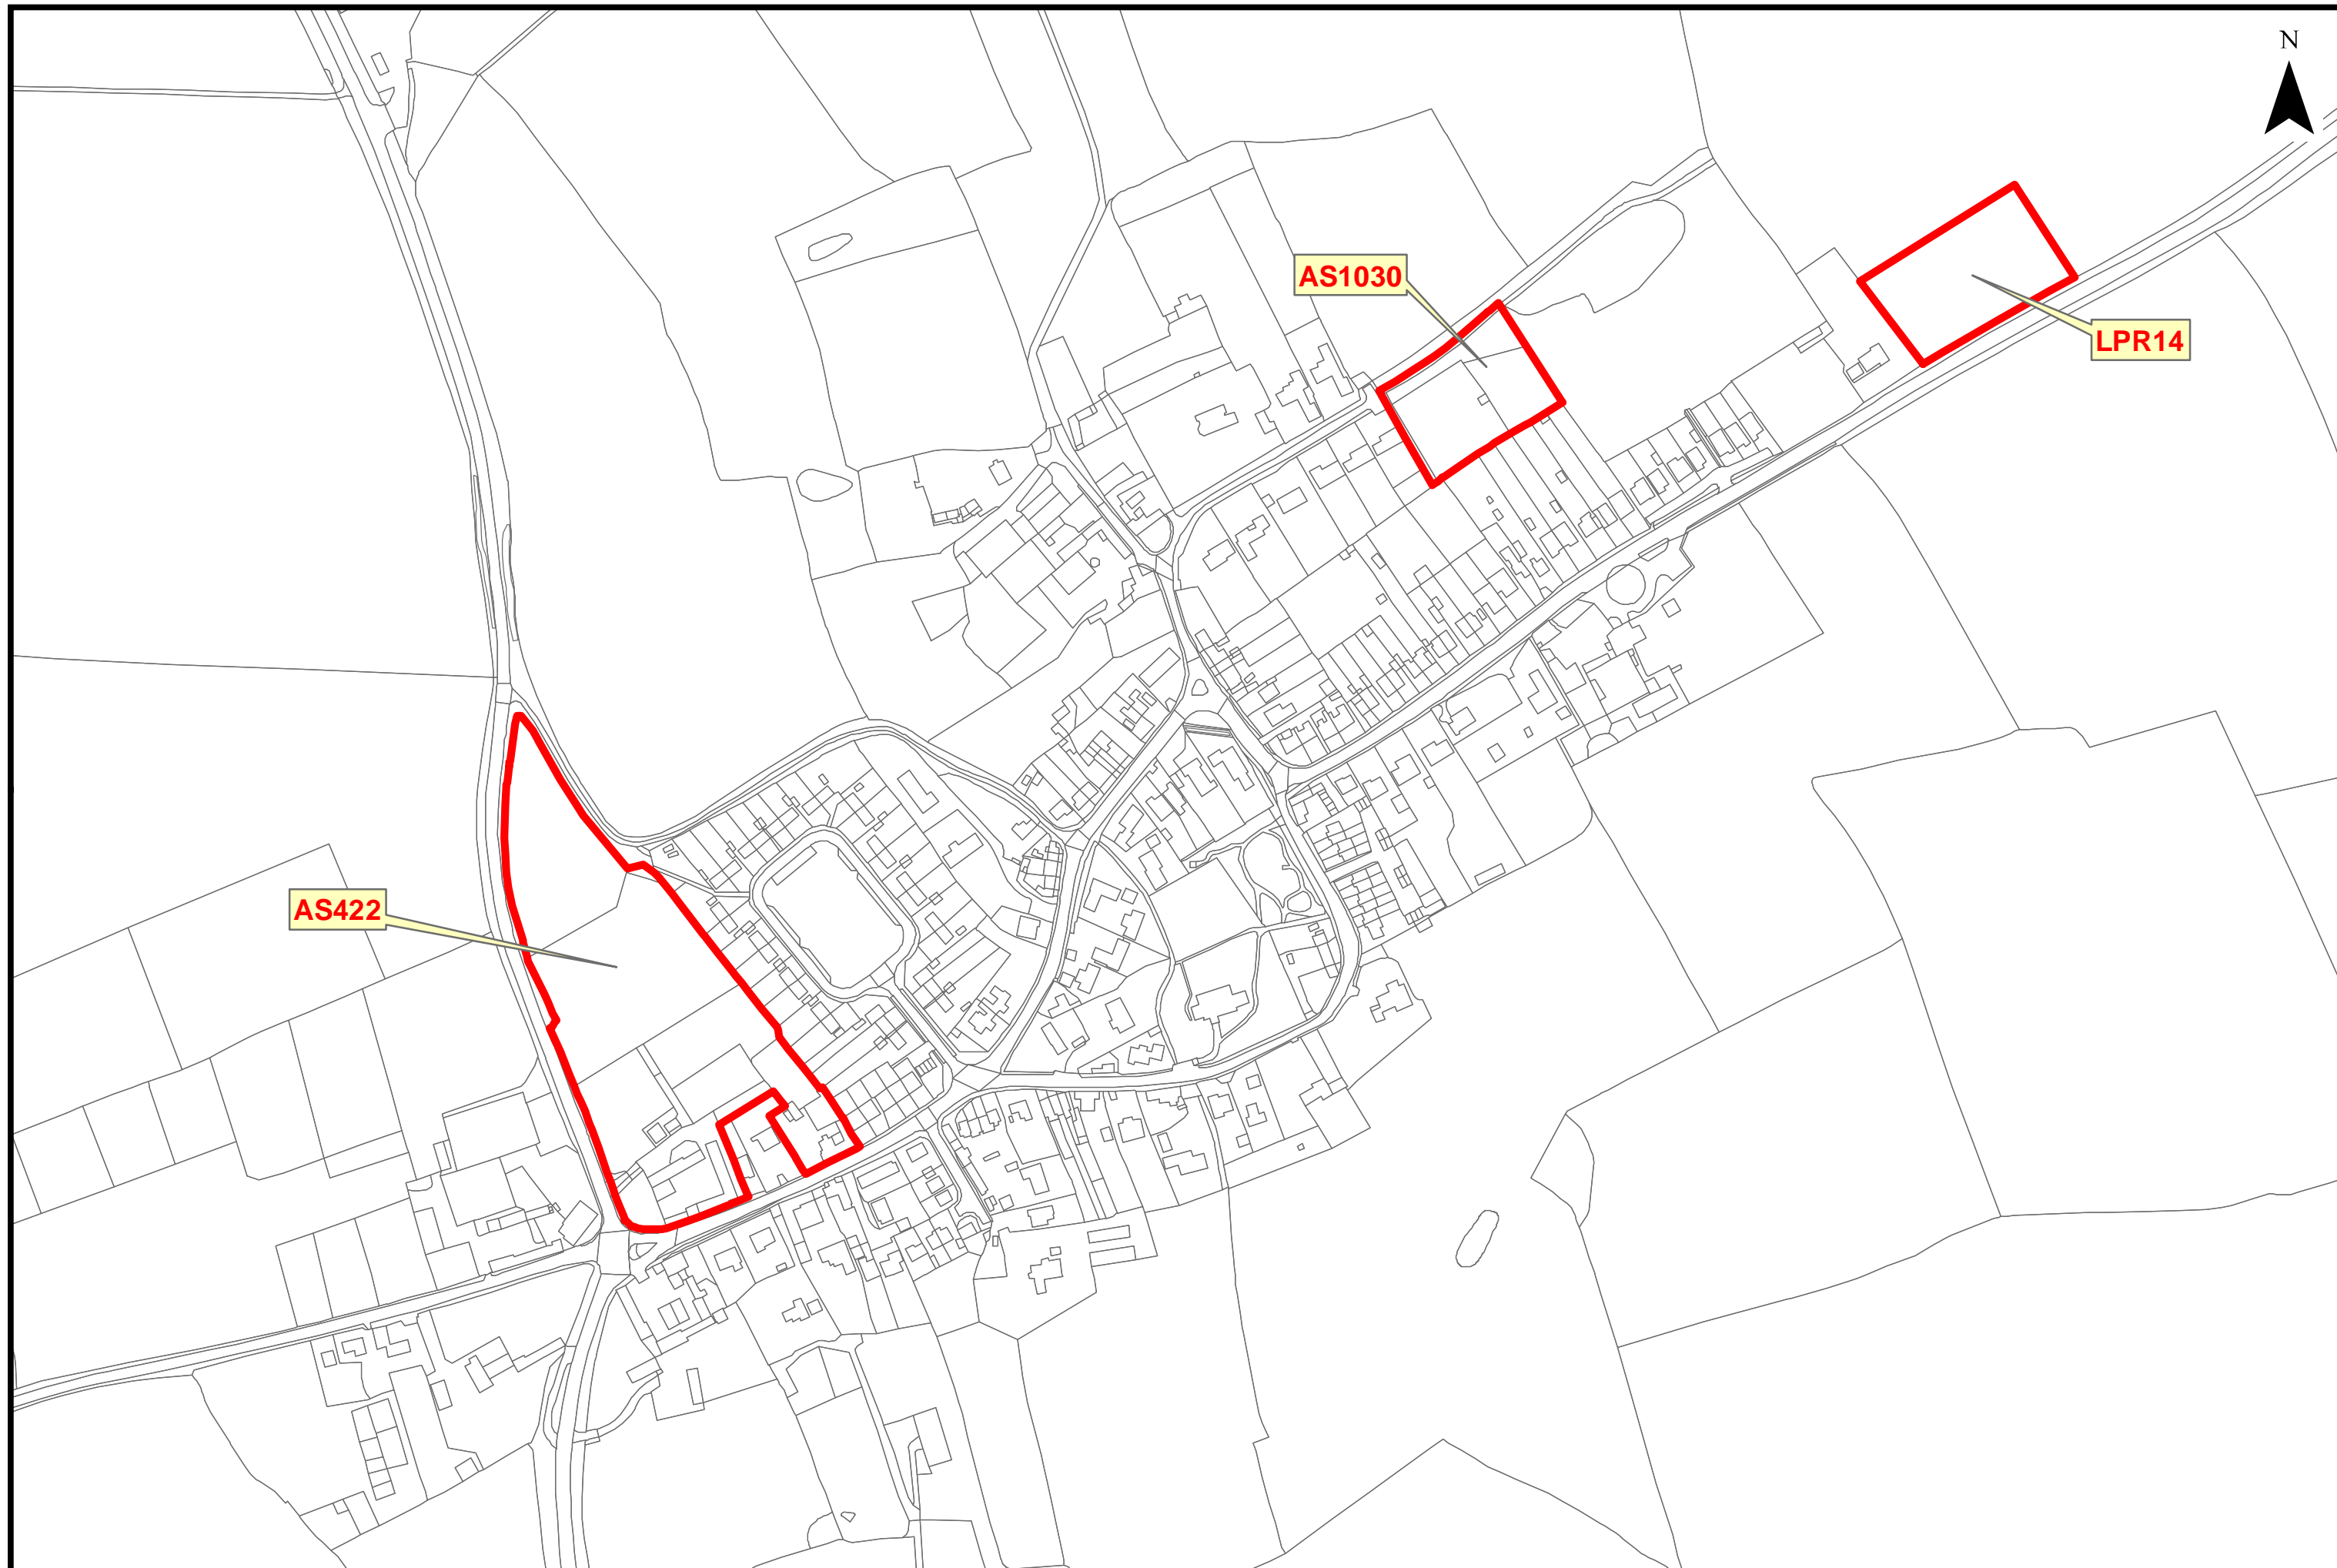

Nailstone Overview Map SHELAA 2018

Newbold Verdon & Newbold Heath Overview Map SHELAA 2018

Norton Juxta Twycross Overview Map SHELAA 2018

Peckleton Overview Map SHELAA 2018

Ratby Overview Map SHELAA 2018

Ratcliffe Culey Overview Map SHELAA 2018

This map is based upon Ordnance Survey material with the permission of Ordnance Survey on behalf of the Controller of Her Majesty's Stationery Office© Crown copyright. Unauthorised reproduction infringes crown copyright and may lead to prosecution or civil proceedings. Hinckley & Bosworth Borough Council LA100018489 Published 2014

Oct 2018

Shakerstone Overview Map SHELAA 2018

This map is based upon Ordnance Survey material with the permission of Ordnance Survey on behalf of the Controller of Her Majesty's Stationery Office© Crown copyright. Unauthorised reproduction infringes crown copyright and may lead to prosecution or civil proceedings. Hinckley & Bosworth Borough Council LA100018489 Published 2014

Twycross Overview Map SHELAA 2018

Wellsborough Overview Map SHELAA 2018

Witherley Overview Map SHELAA 2018