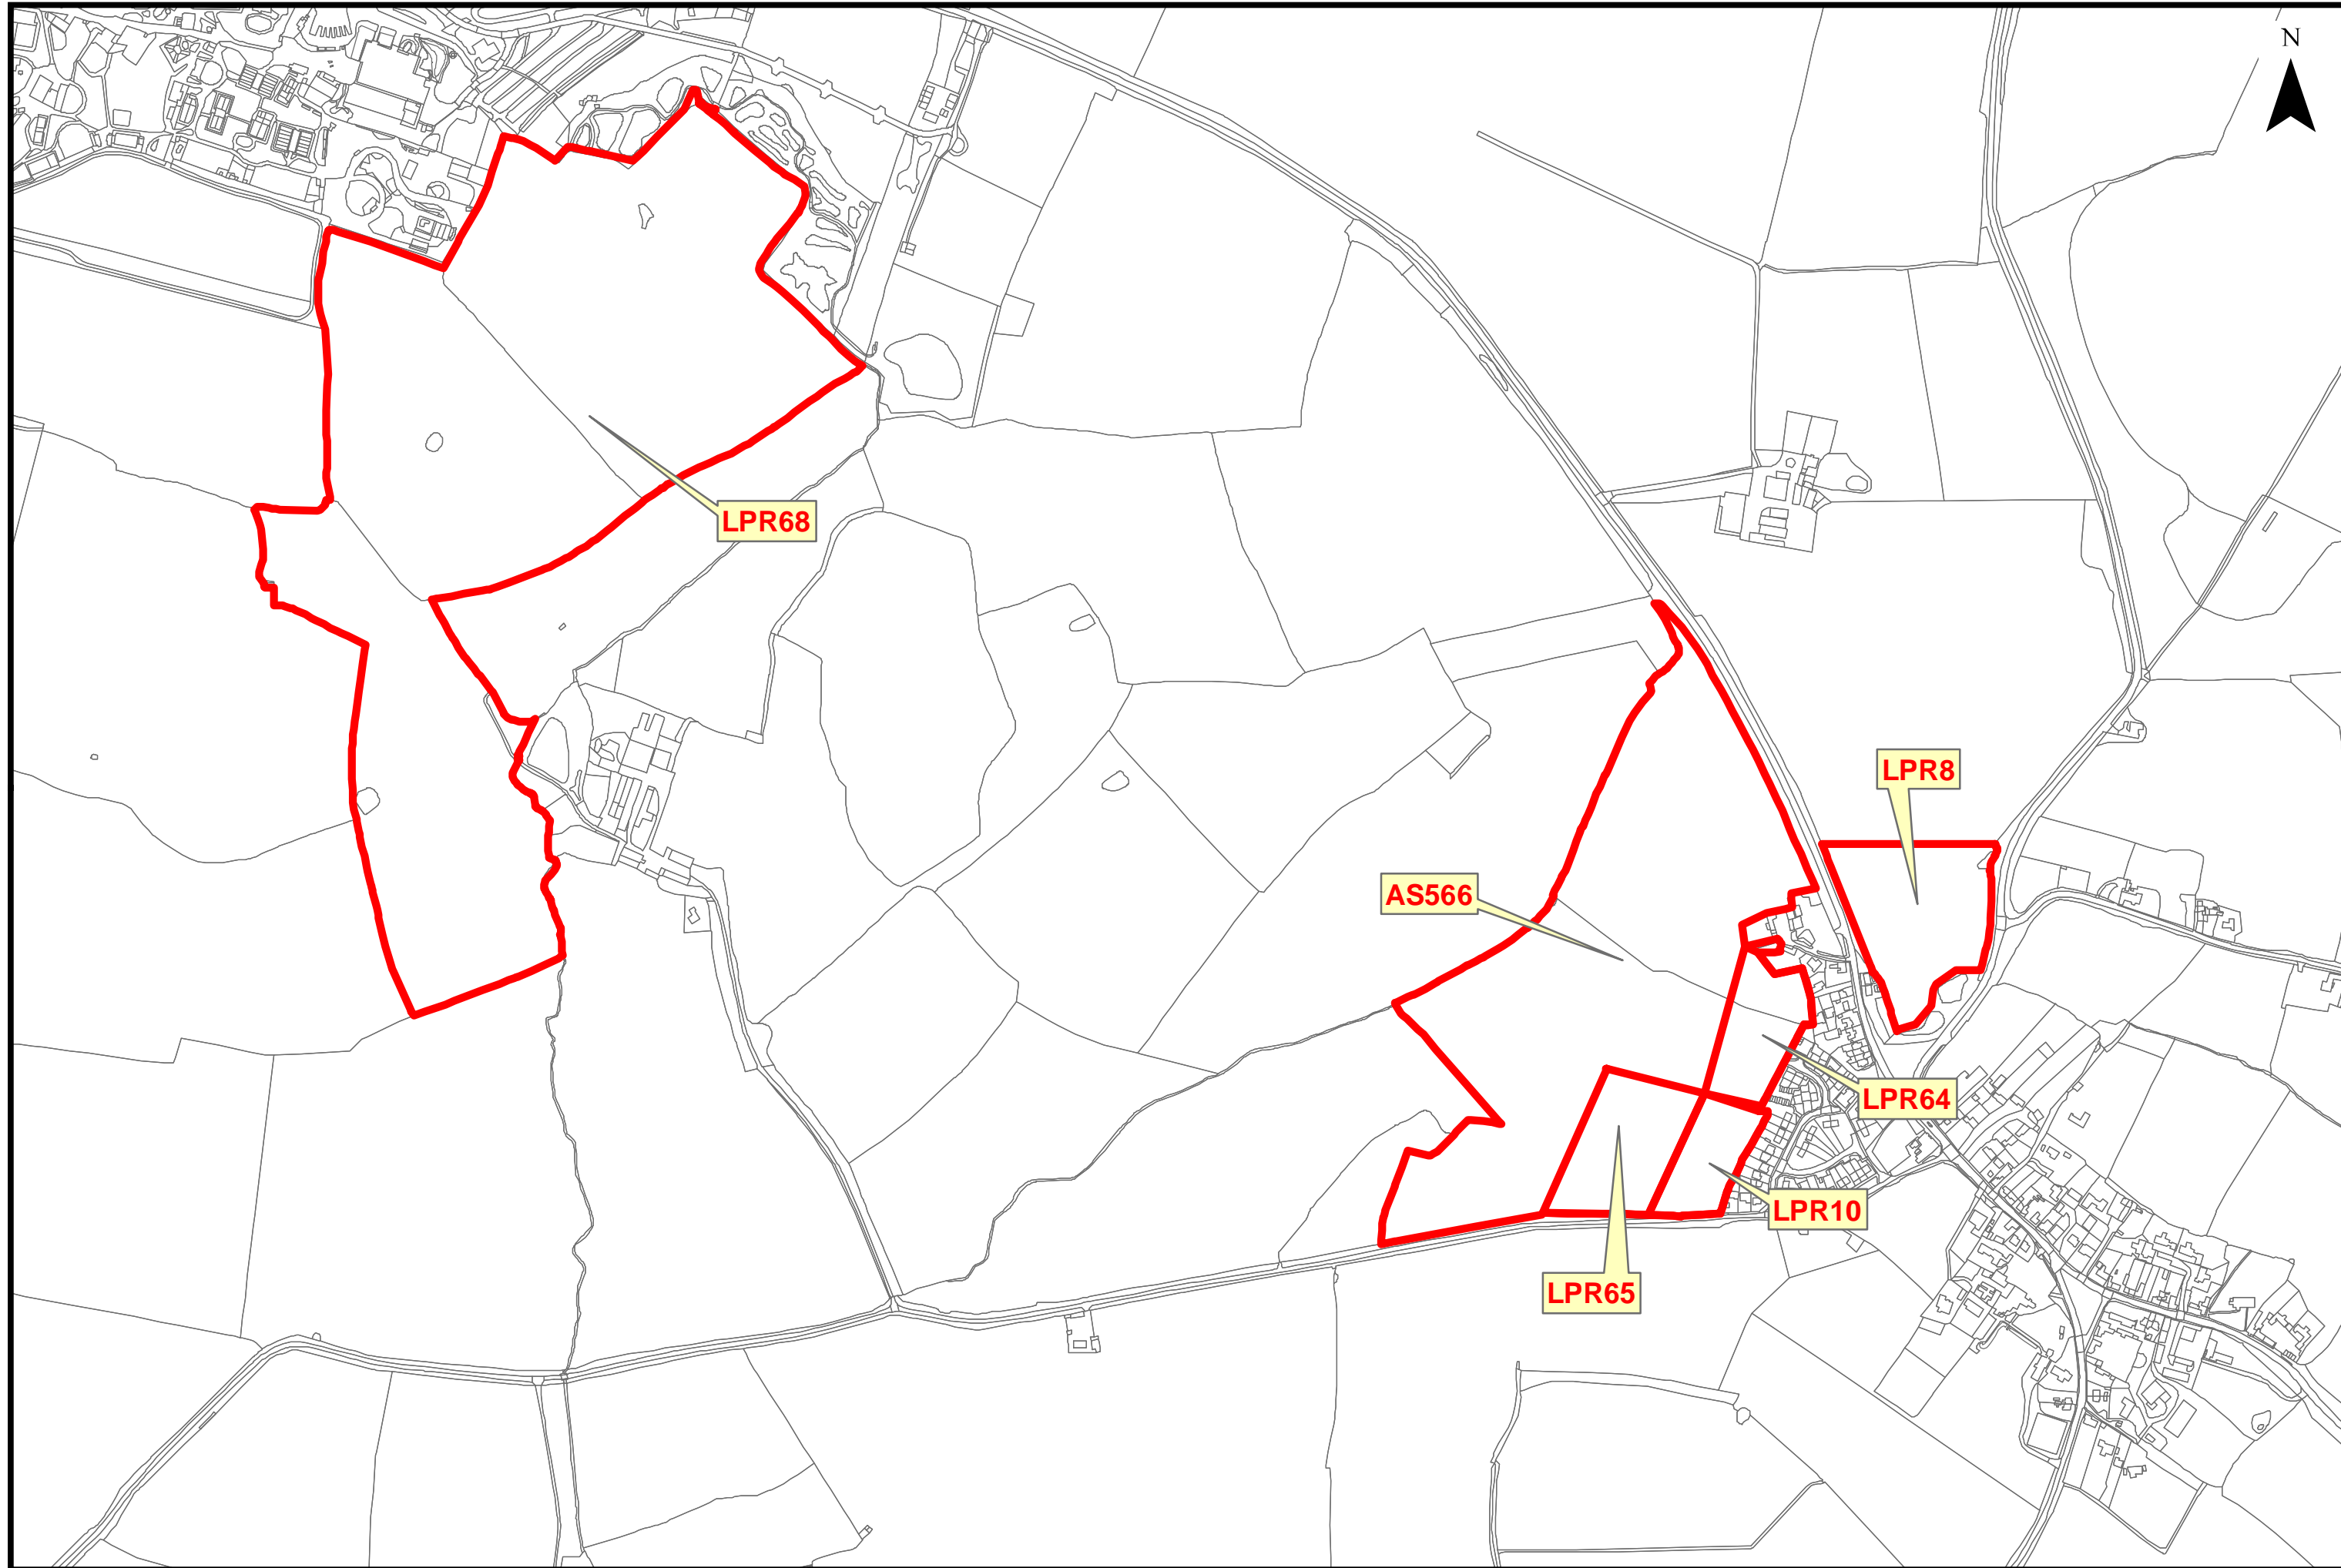

Nailstone Overview Map SHELAA 2018

Newbold Verdon & Newbold Heath Overview Map SHELAA 2018

Norton Juxta Twycross Overview Map SHELAA 2018

Peckleton Overview Map SHELAA 2018

Ratby Overview Map SHELAA 2018

Ratcliffe Culey Overview Map SHELAA 2018

Oct 2018

Shakerstone Overview Map SHELAA 2018

This map is based upon Ordnance Survey material with the permission of Ordnance Survey on behalf of the Controller of Her Majesty's Stationery Office© Crown copyright. Unauthorised reproduction infringes crown copyright and may lead to prosecution or civil proceedings. Hinckley & Bosworth Borough Council LA100018489 Published 2014

Oct 2018

Sheepy Magna Overview Map SHELAA 2018

Sibson Overview Map SHELAA 2018

Stanton Under Bardon Overview Map SHELAA 2018

Stapleton Overview Map SHELAA 2018

Stoke Golding Overview Map SHELAA 2018

Thornton Overview Map SHELAA 2018

Twycross Overview Map SHELAA 2018

Wellsborough Overview Map SHELAA 2018

Witherley Overview Map SHELAA 2018