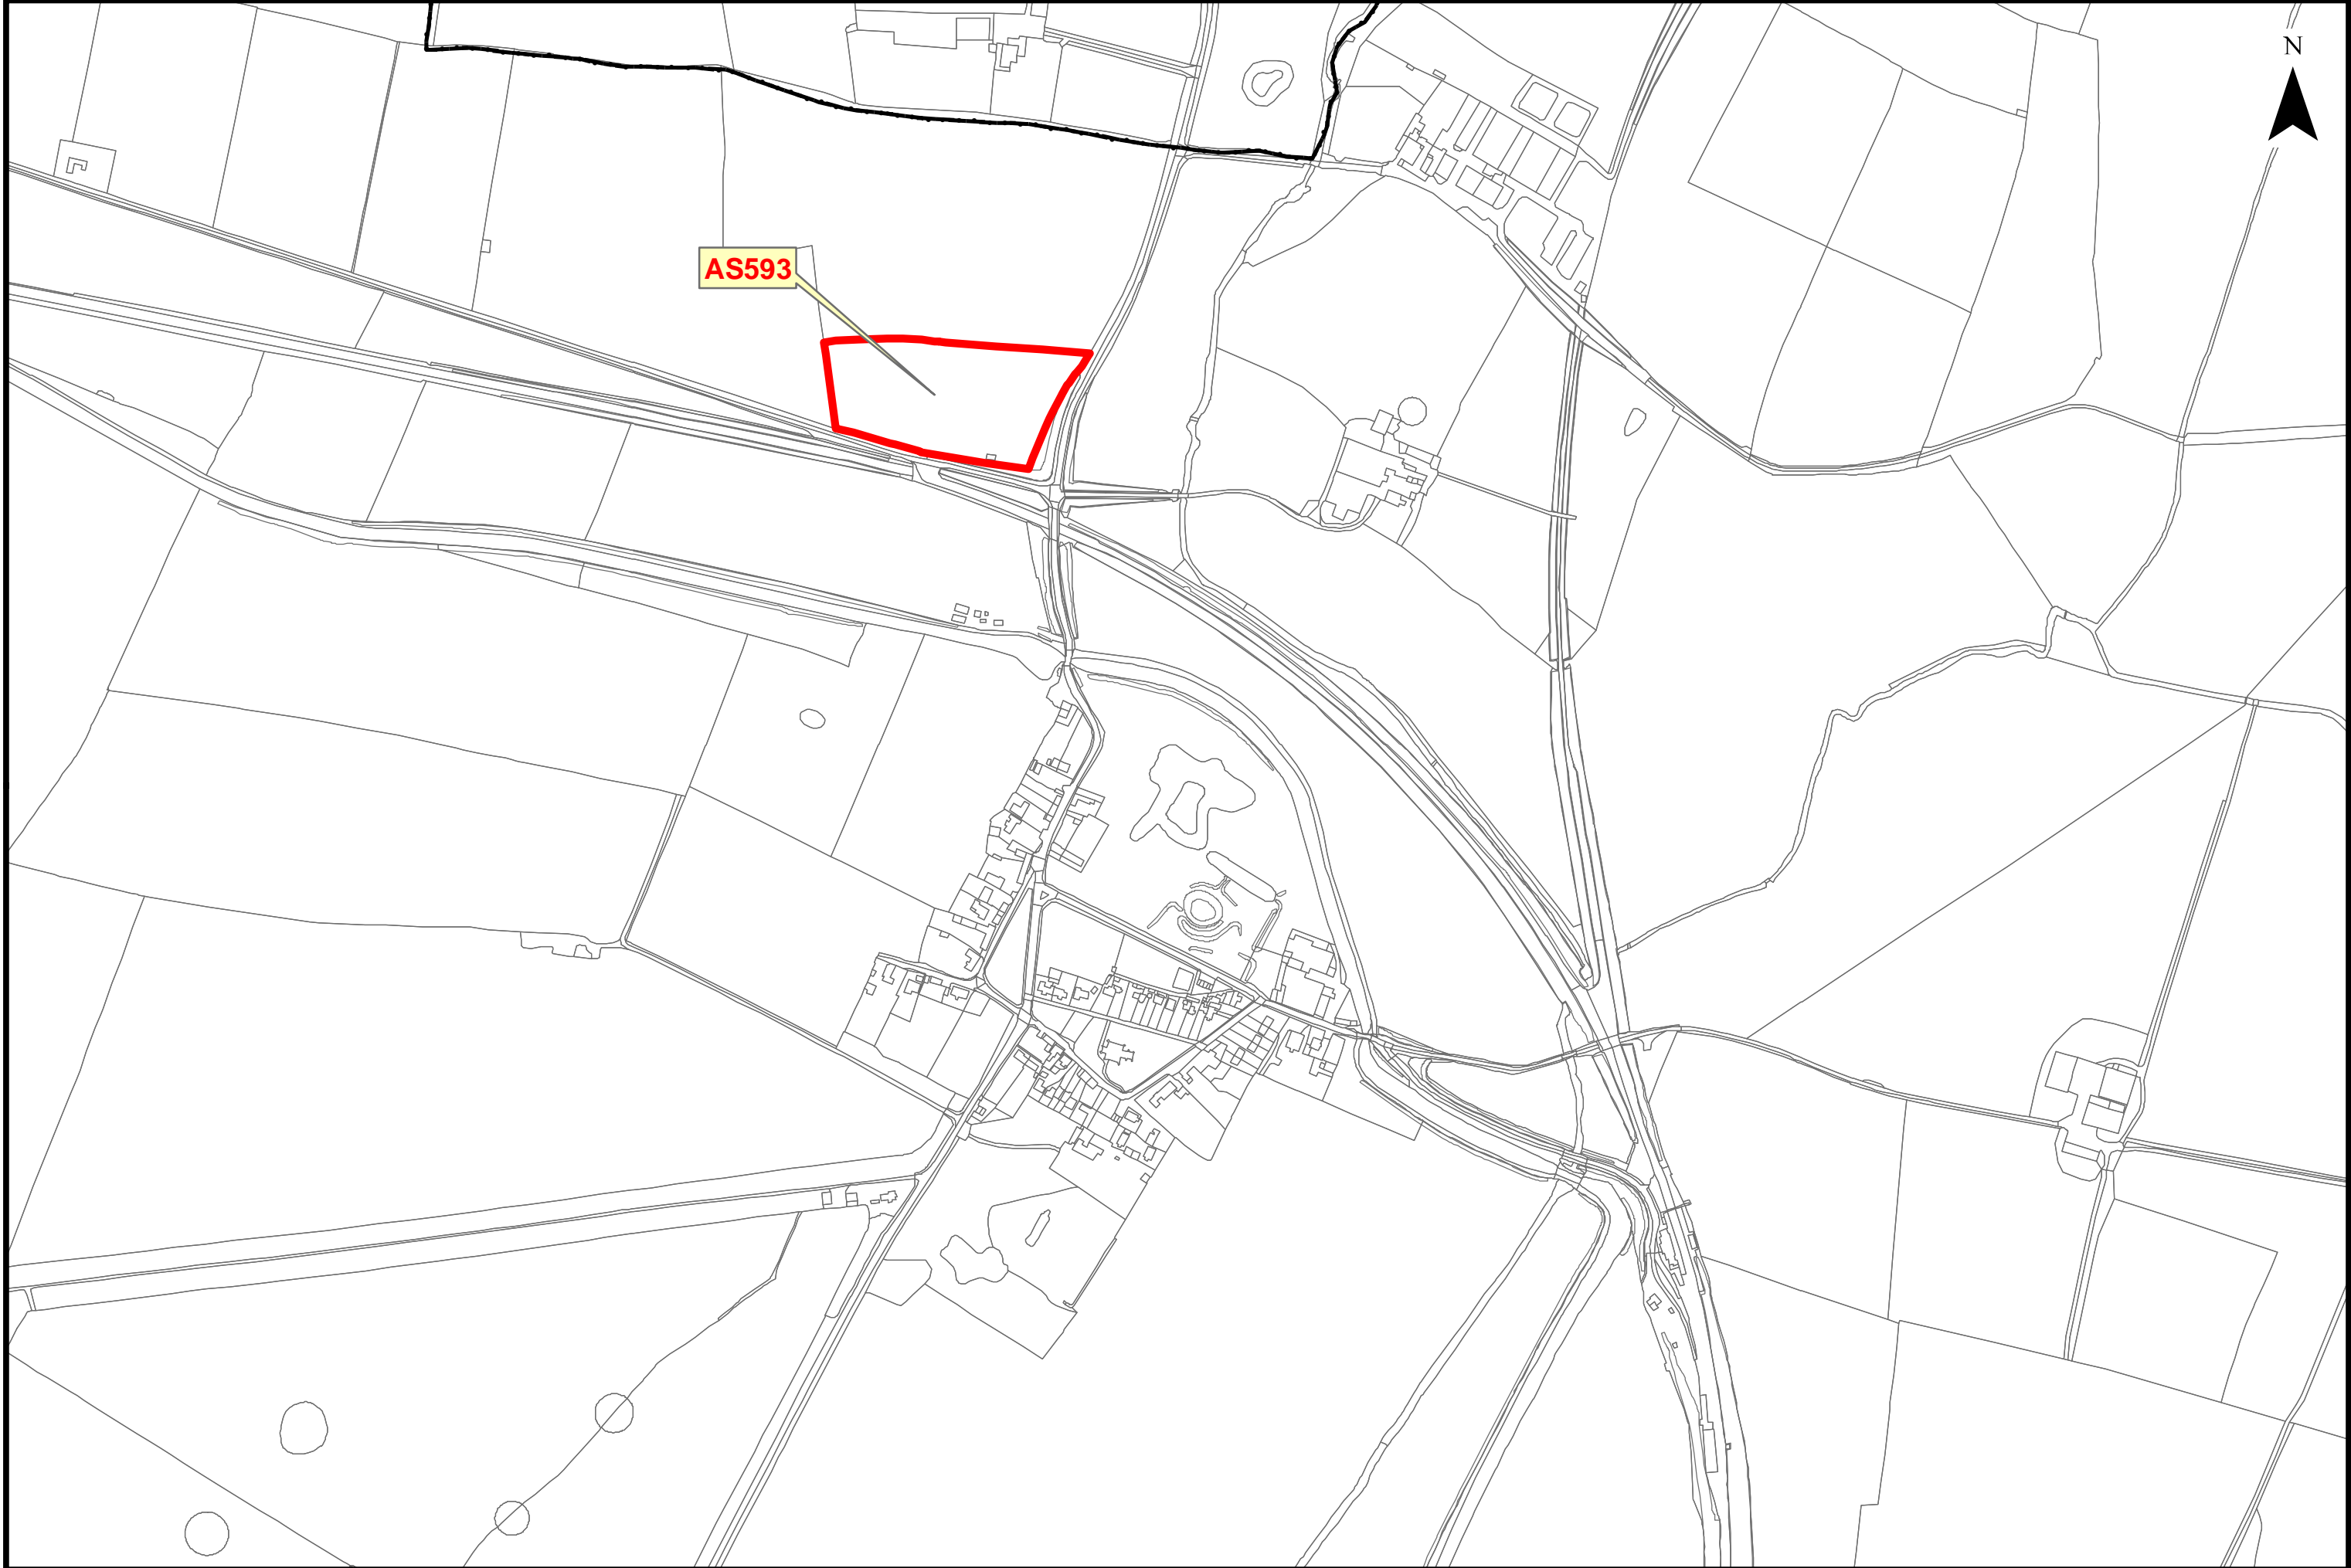

Nailstone Overview Map SHELAA 2018

Newbold Verdon & Newbold Heath Overview Map SHELAA 2018

Norton Juxta Twycross Overview Map SHELAA 2018

Peckleton Overview Map SHELAA 2018

Ratby Overview Map SHELAA 2018

Ratcliffe Culey Overview Map SHELAA 2018

This map is based upon Ordnance Survey material with the permission of Ordnance Survey on behalf of the Controller of Her Majesty's Stationery Office© Crown copyright. Unauthorised reproduction infringes crown copyright and may lead to prosecution or civil proceedings. Hinckley & Bosworth Borough Council LA100018489 Published 2014

Oct 2018

Shakerstone Overview Map SHELAA 2018

This map is based upon Ordnance Survey material with the permission of Ordnance Survey on behalf of the Controller of Her Majesty's Stationery Office© Crown copyright. Unauthorised reproduction infringes crown copyright and may lead to prosecution or civil proceedings. Hinckley & Bosworth Borough Council LA100018489 Published 2014

Oct 2018

Sheepy Magna Overview Map SHELAA 2018

Sibson Overview Map SHELAA 2018

Stanton Under Bardon Overview Map SHELAA 2018

Stapleton Overview Map SHELAA 2018

Stoke Golding Overview Map SHELAA 2018

Thornton Overview Map SHELAA 2018