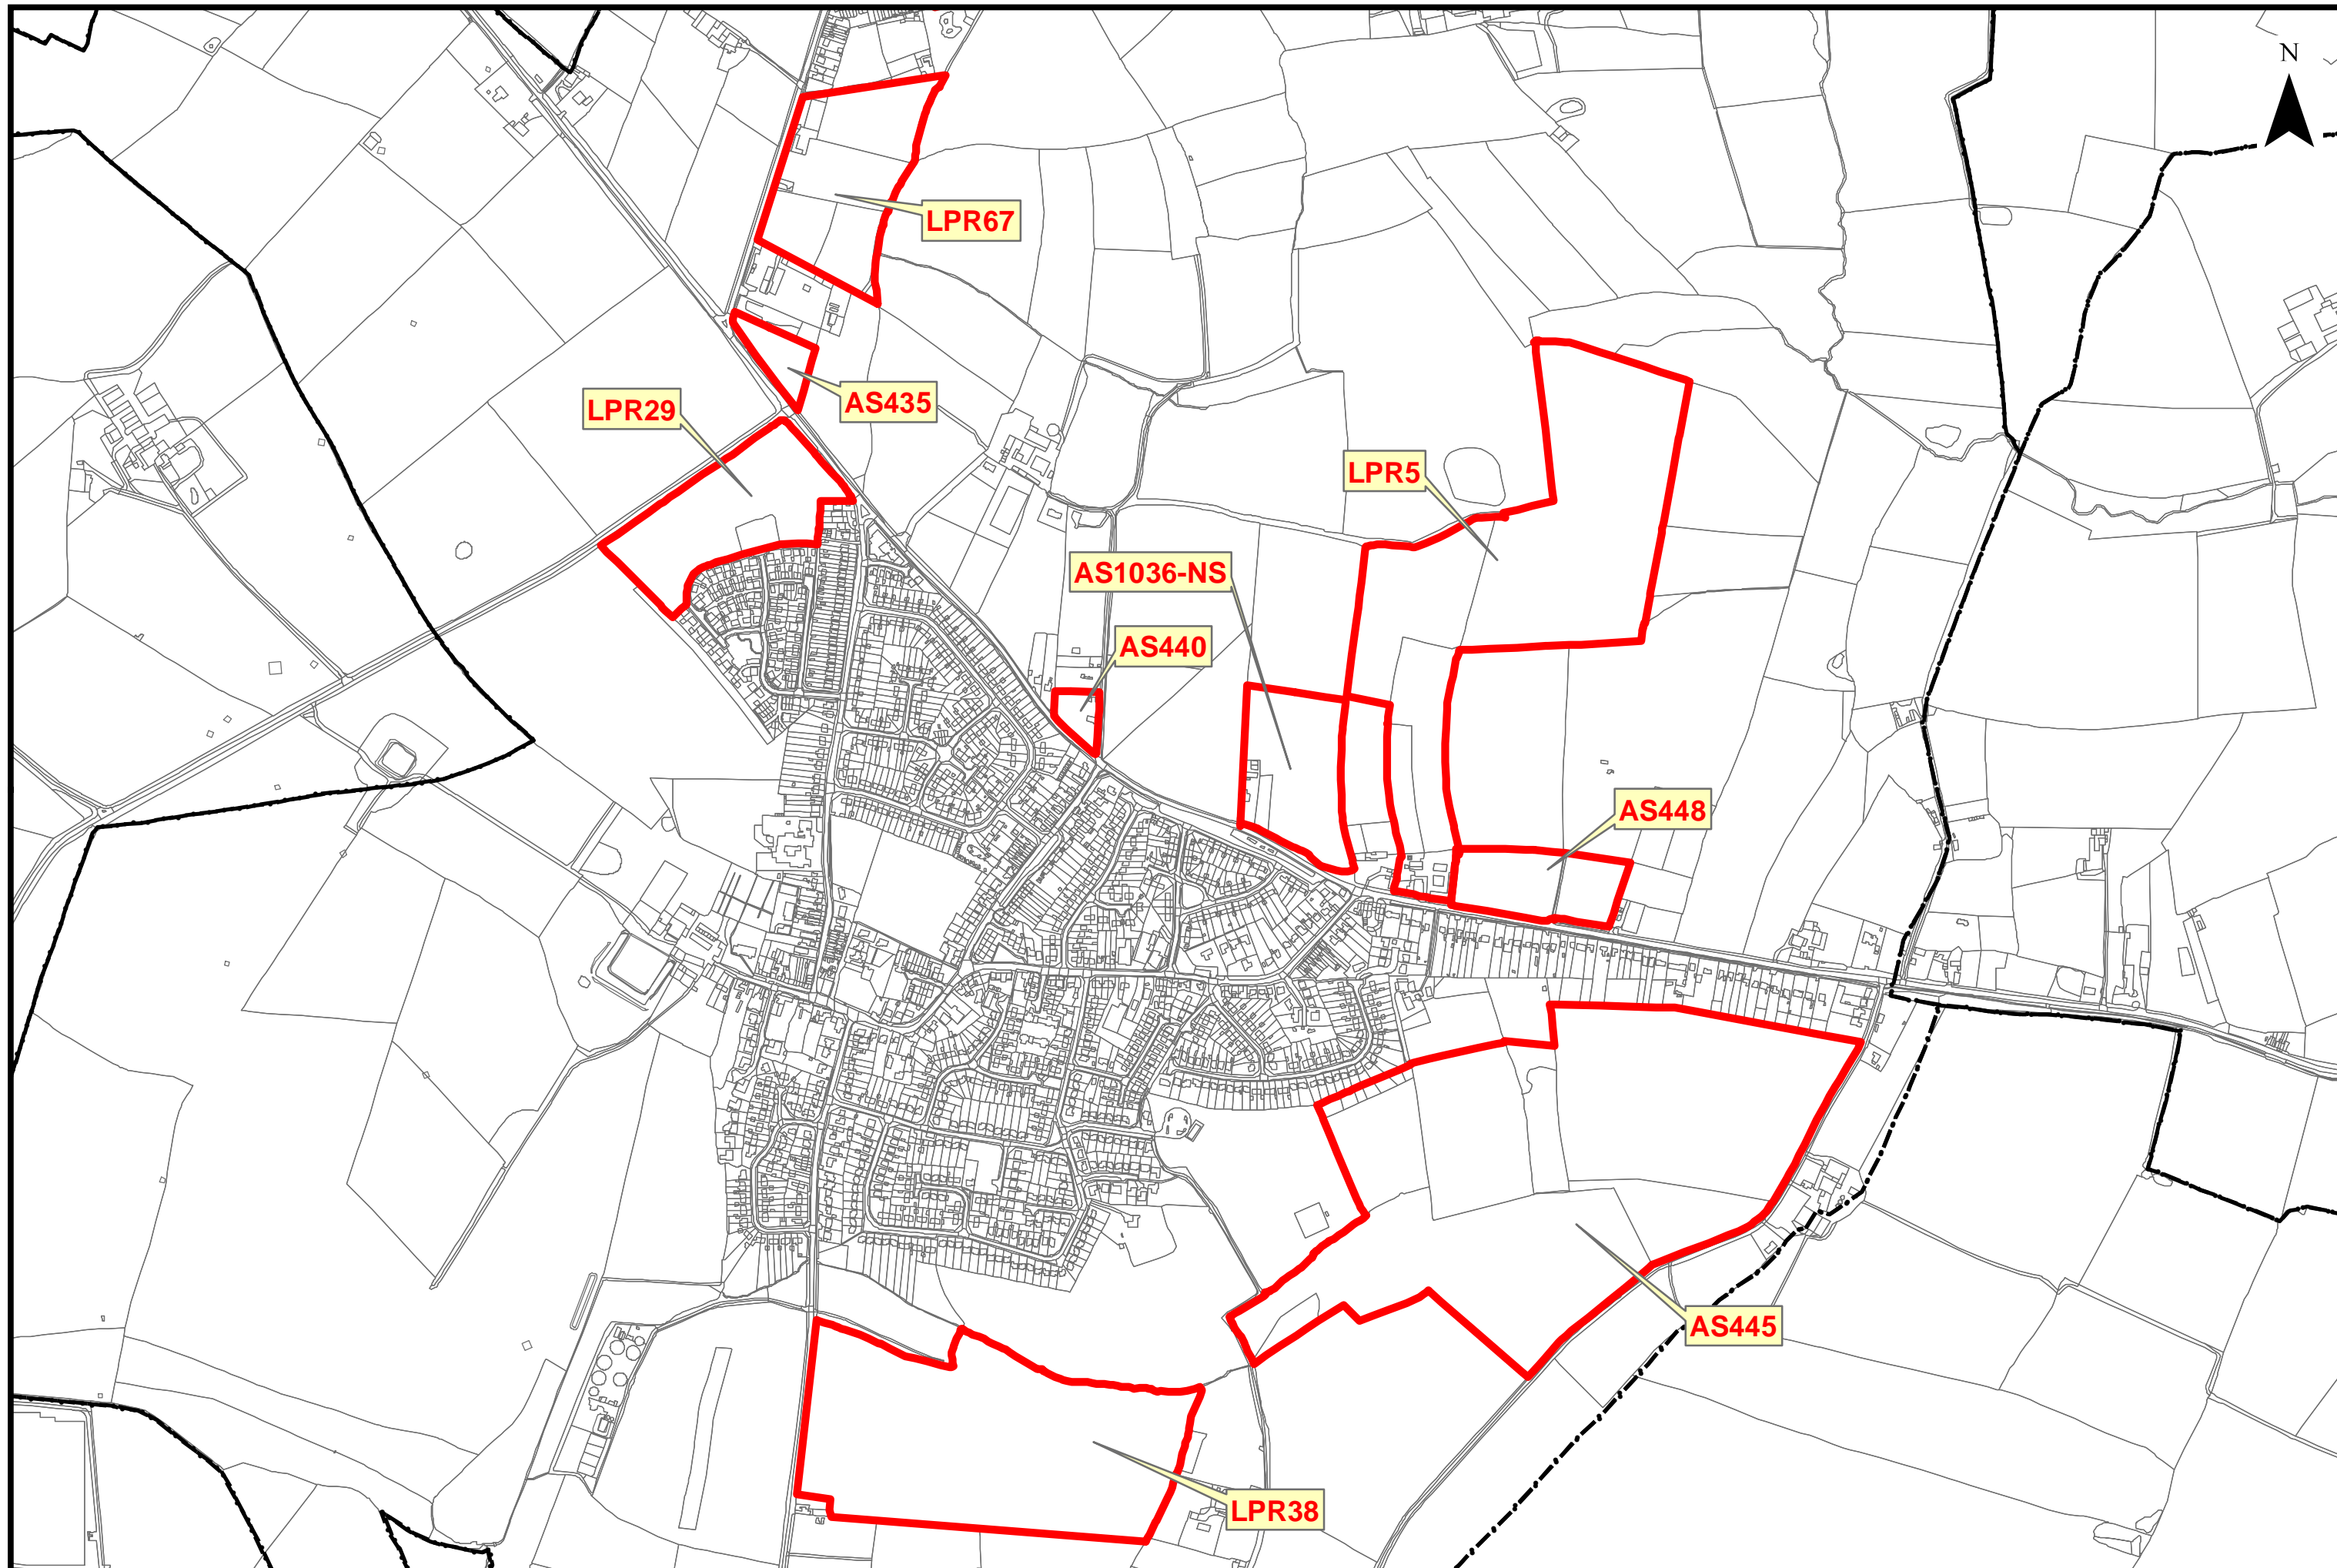

Nailstone Overview Map SHELAA 2018

Newbold Verdon & Newbold Heath Overview Map SHELAA 2018

Norton Juxta Twycross Overview Map SHELAA 2018

Peckleton Overview Map SHELAA 2018

Ratby Overview Map SHELAA 2018

Ratcliffe Culey Overview Map SHELAA 2018

This map is based upon Ordnance Survey material with the permission of Ordnance Survey on behalf of the Controller of Her Majesty's Stationery Office© Crown copyright. Unauthorised reproduction infringes crown copyright and may lead to prosecution or civil proceedings. Hinckley & Bosworth Borough Council LA100018489 Published 2014

Oct 2018

Shakerstone Overview Map SHELAA 2018

This map is based upon Ordnance Survey material with the permission of Ordnance Survey on behalf of the Controller of Her Majesty's Stationery Office© Crown copyright. Unauthorised reproduction infringes crown copyright and may lead to prosecution or civil proceedings. Hinckley & Bosworth Borough Council LA100018489 Published 2014

Twycross Overview Map SHELAA 2018

Wellsborough Overview Map SHELAA 2018

Witherley Overview Map SHELAA 2018