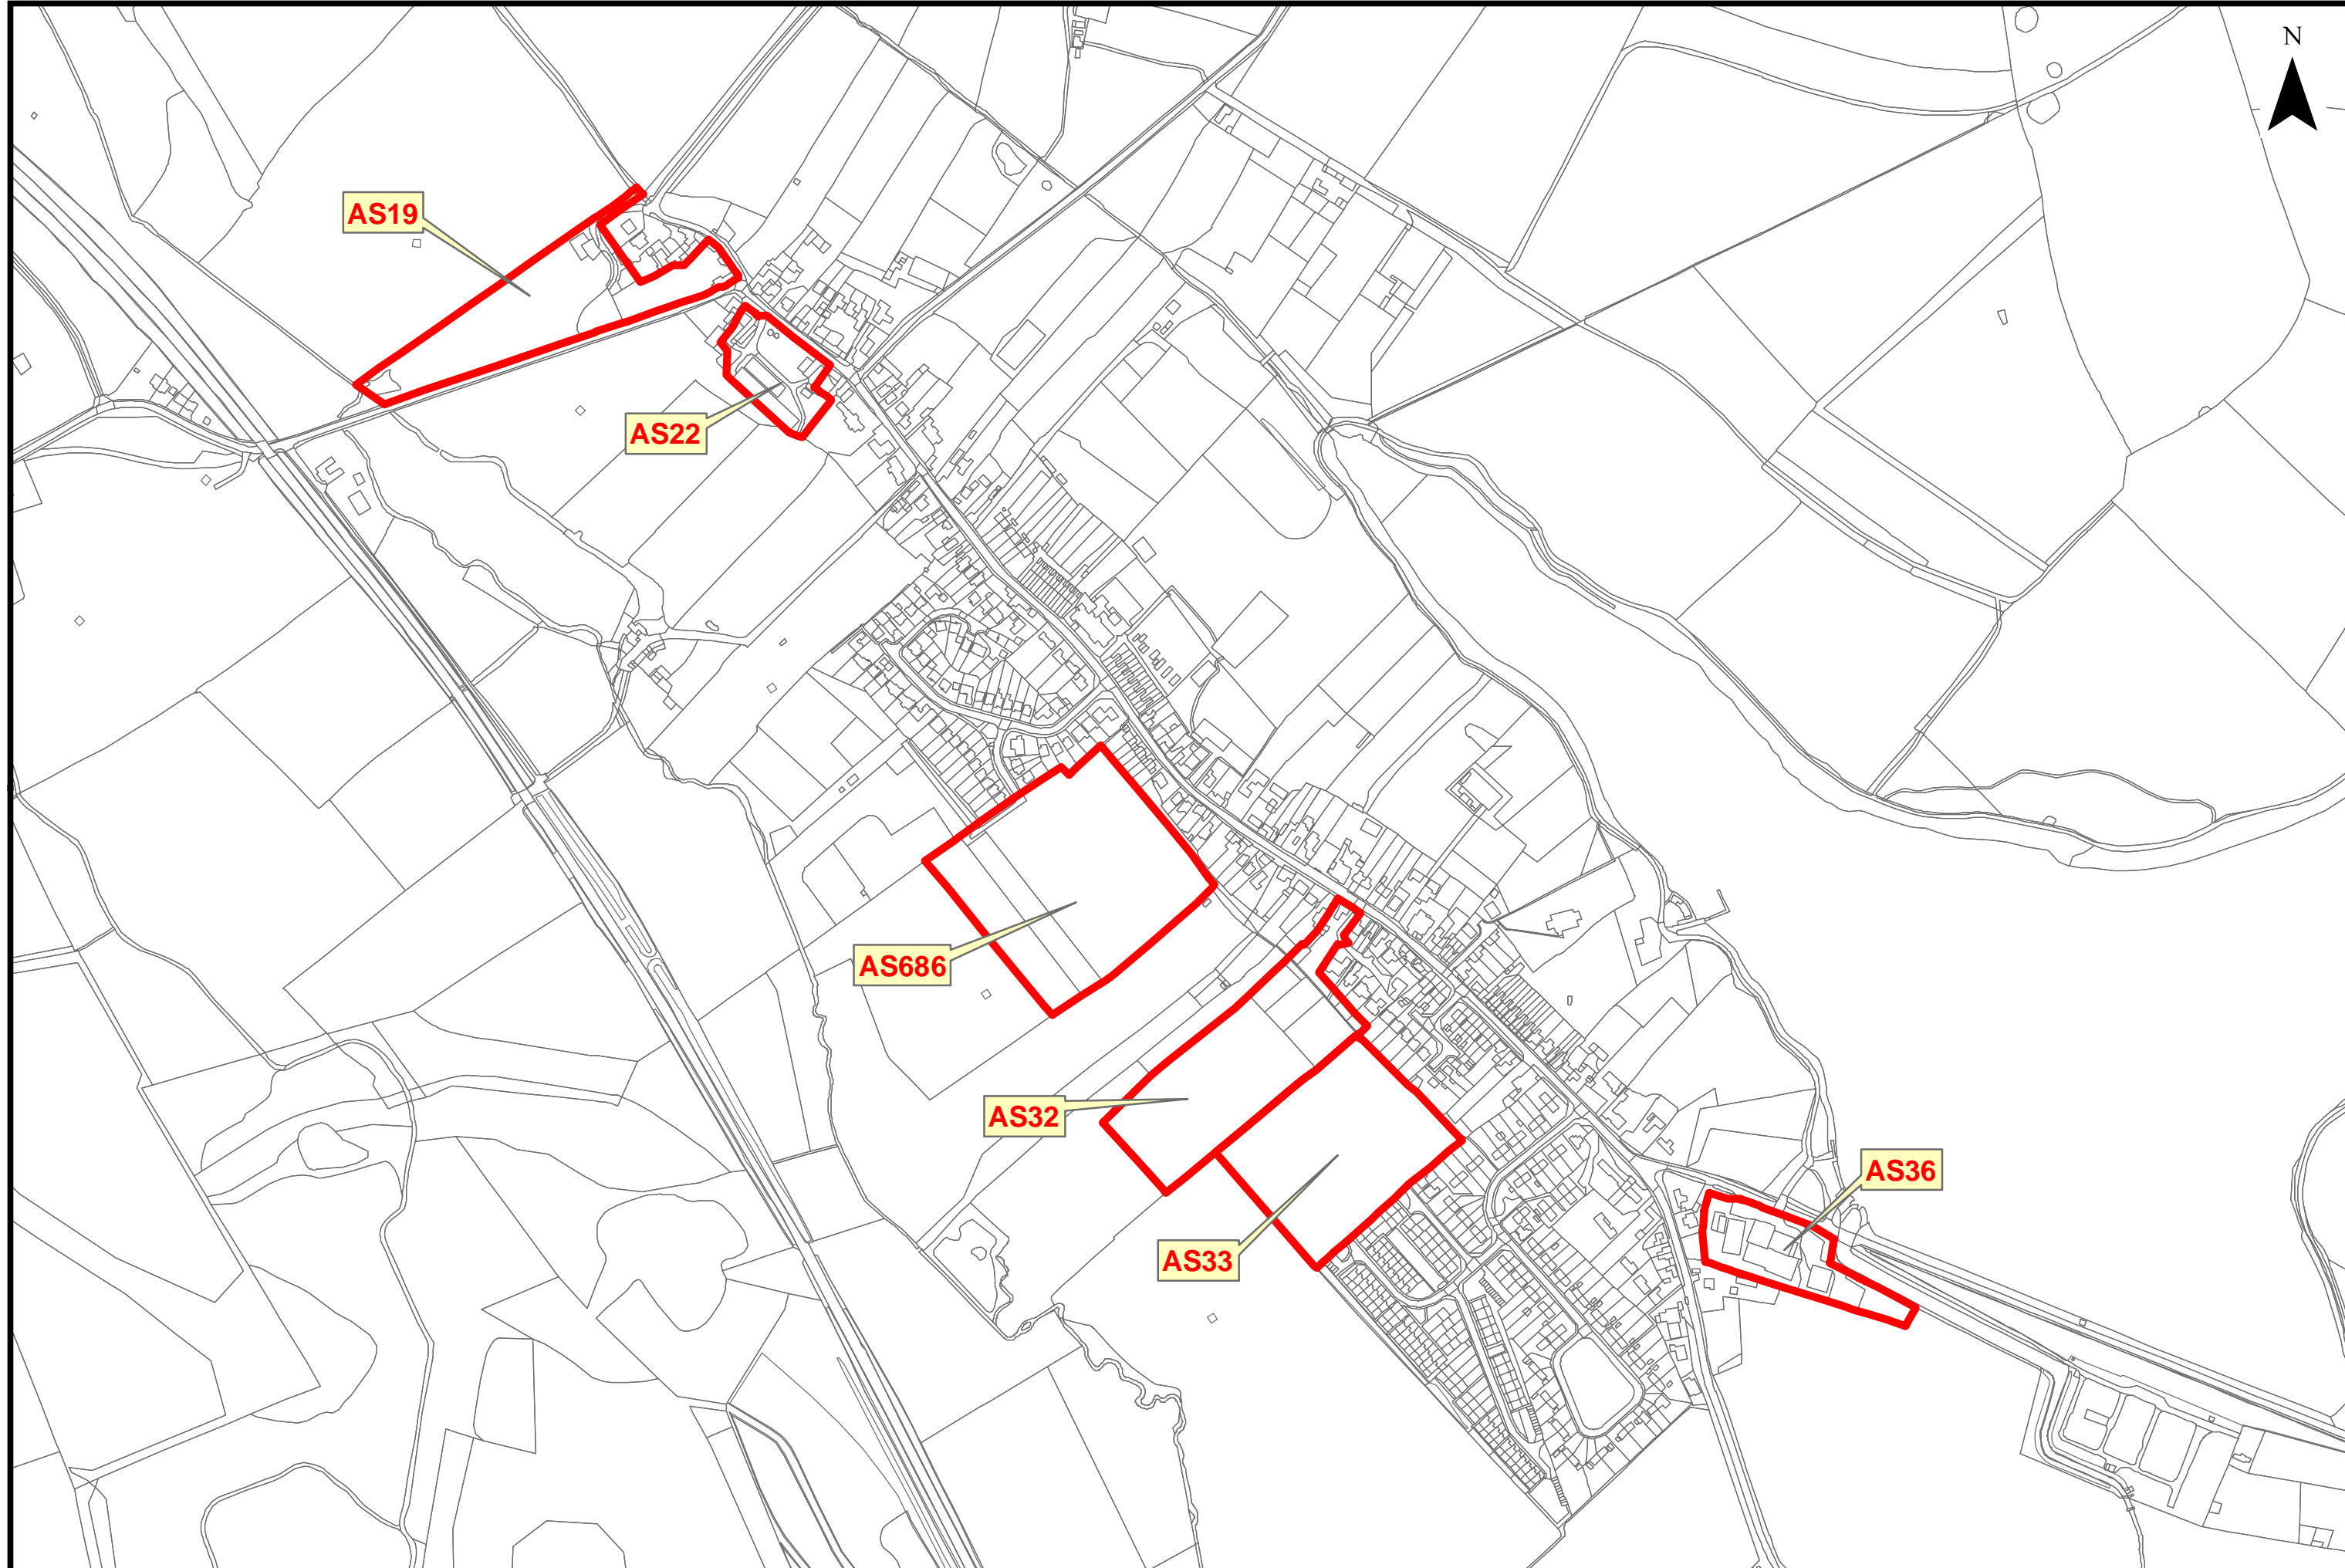

This map is based upon Ordnance Survey material with the permission of Ordnance Survey on behalf of the Controller of Her Majesty's Stationery Office© Crown copyright. Unauthorised reproduction infringes crown copyright and may lead to prosecution or civil proceedings. Hinckley & Bosworth Borough Council LA100018489 Published 2014

Oct 2018

Shakerstone Overview Map SHELAA 2018

This map is based upon Ordnance Survey material with the permission of Ordnance Survey on behalf of the Controller of Her Majesty's Stationery Office© Crown copyright. Unauthorised reproduction infringes crown copyright and may lead to prosecution or civil proceedings. Hinckley & Bosworth Borough Council LA100018489 Published 2014

Oct 2018

Sheepy Magna Overview Map SHELAA 2018

Sibson Overview Map SHELAA 2018

Stanton Under Bardon Overview Map SHELAA 2018

Stapleton Overview Map SHELAA 2018

Stoke Golding Overview Map SHELAA 2018

Thornton Overview Map SHELAA 2018

Twycross Overview Map SHELAA 2018

Wellsborough Overview Map SHELAA 2018

Witherley Overview Map SHELAA 2018