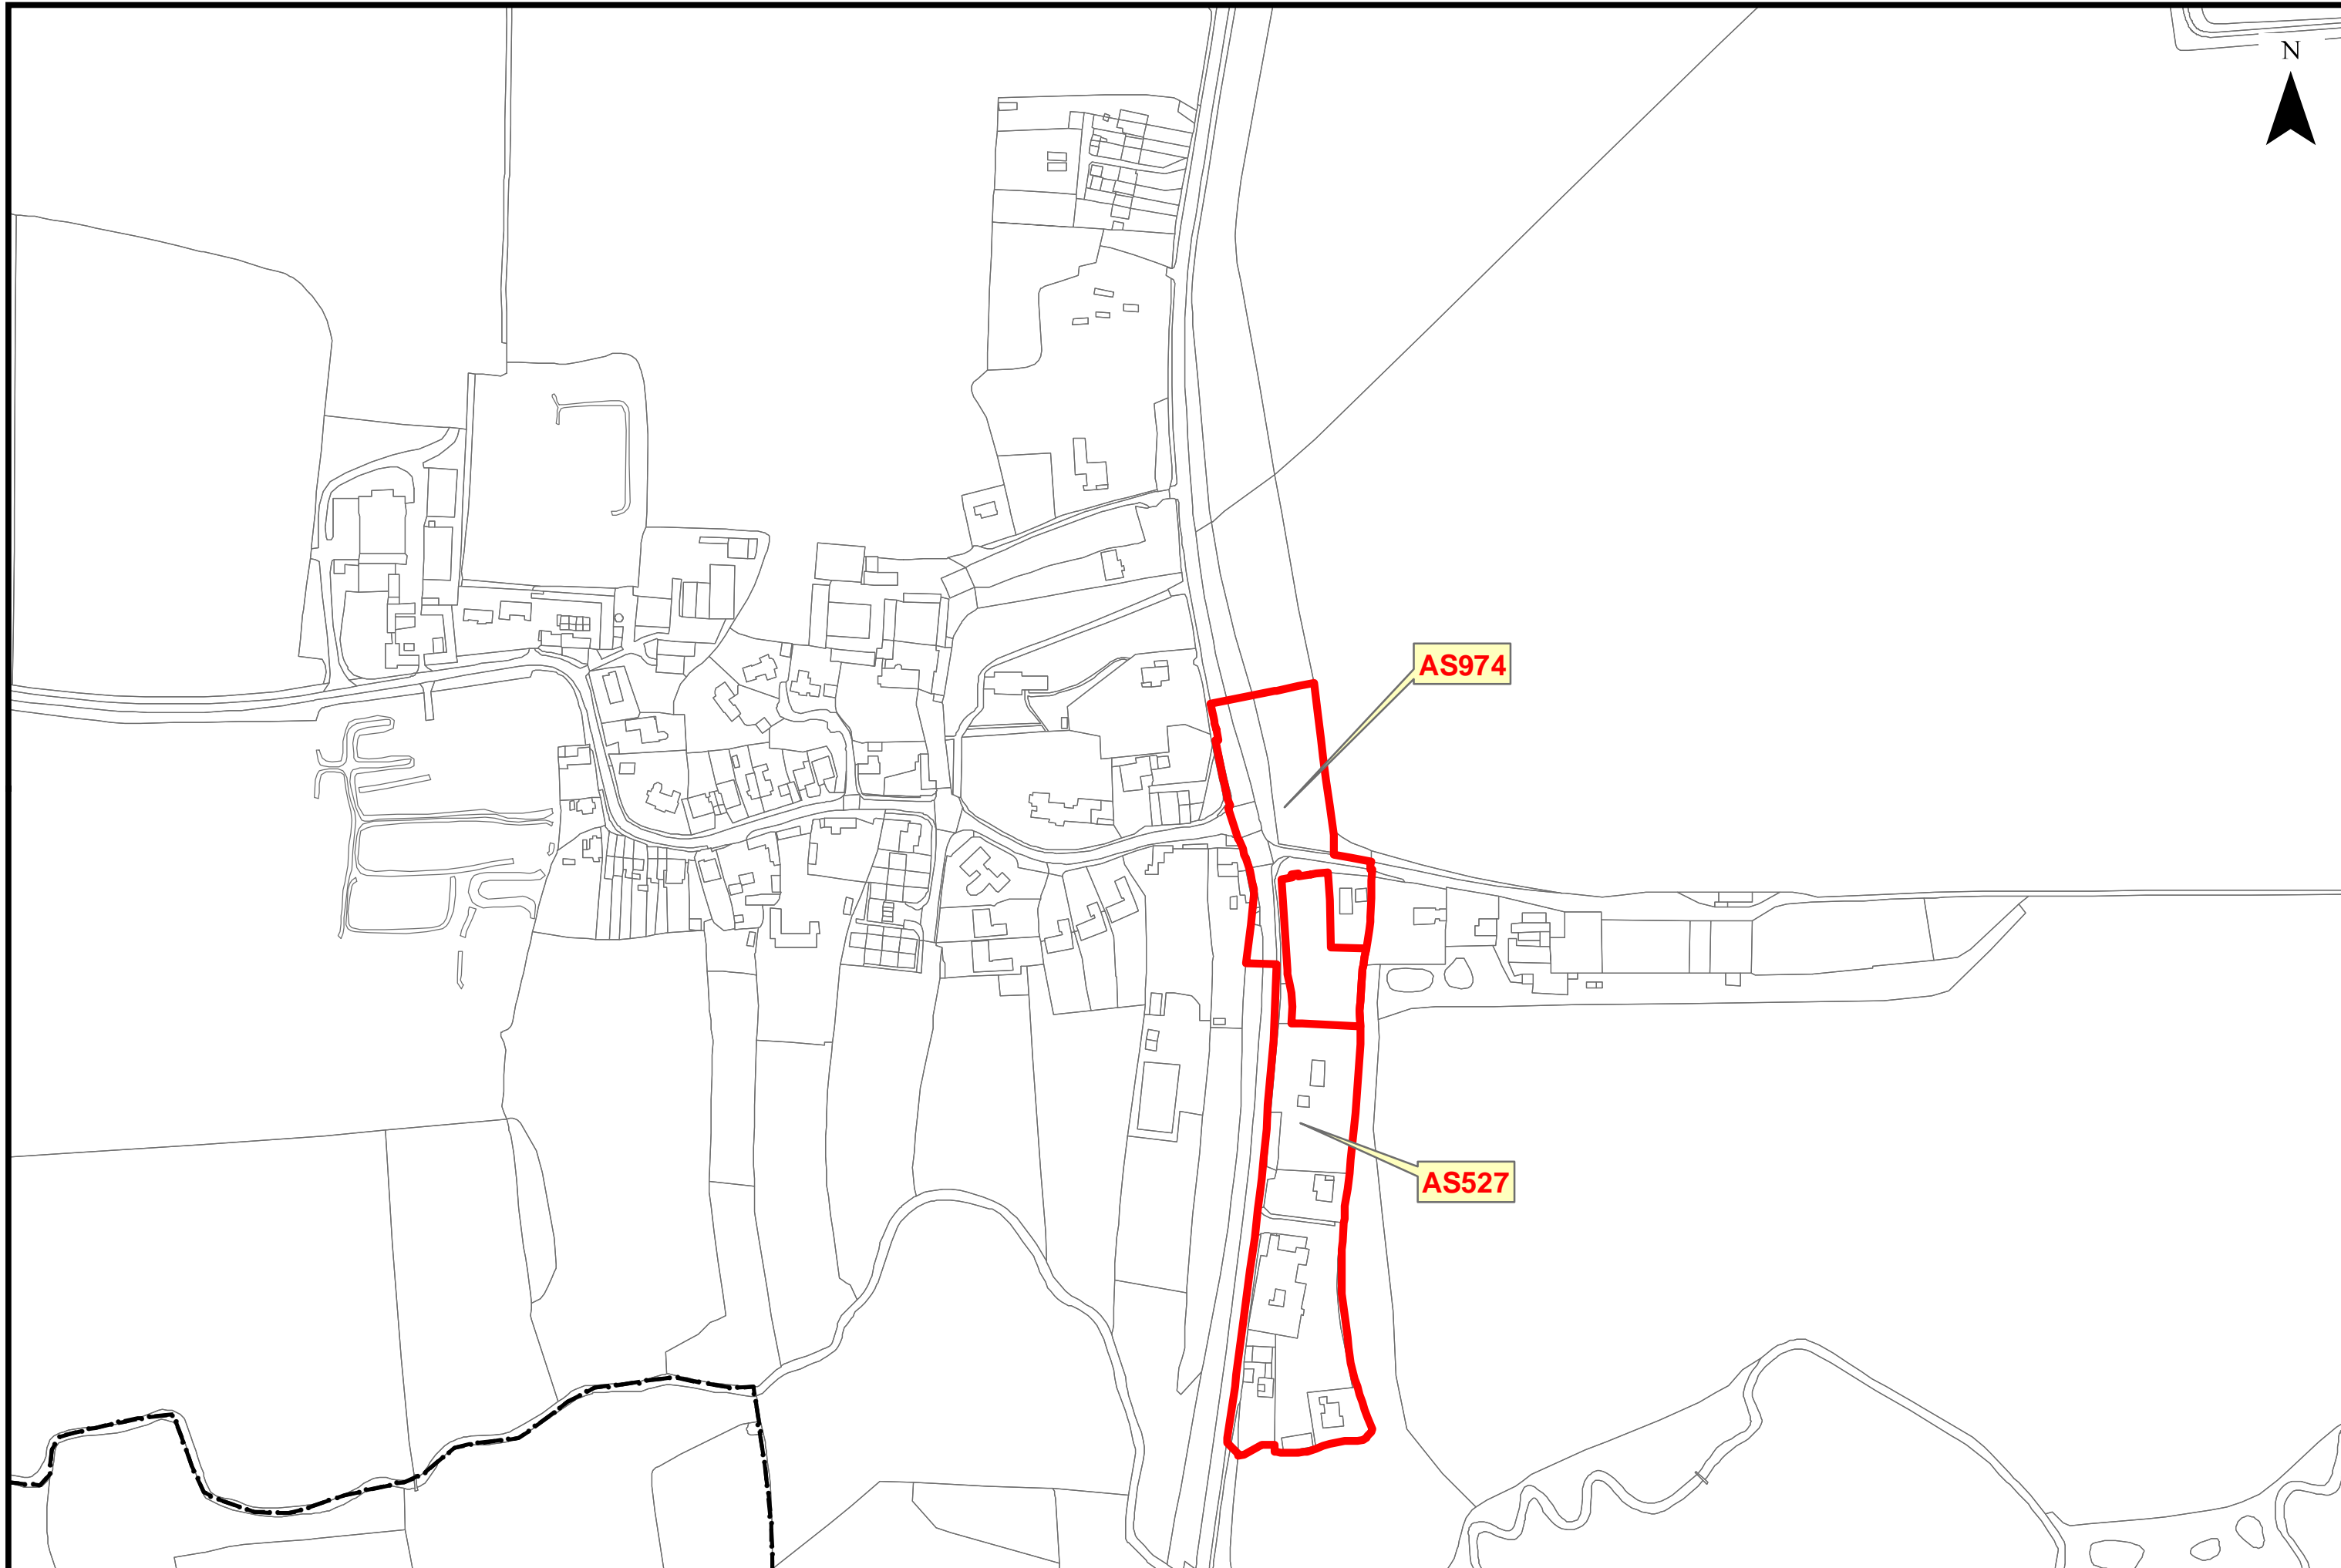

This map is based upon Ordnance Survey material with the permission of Ordnance Survey on behalf of the Controller of Her Majesty's Stationery Office© Crown copyright. Unauthorised reproduction infringes crown copyright and may lead to prosecution or civil proceedings. Hinckley & Bosworth Borough Council LA100018489 Published 2014

Oct 2018

Shakerstone Overview Map SHELAA 2018

This map is based upon Ordnance Survey material with the permission of Ordnance Survey on behalf of the Controller of Her Majesty's Stationery Office© Crown copyright. Unauthorised reproduction infringes crown copyright and may lead to prosecution or civil proceedings. Hinckley & Bosworth Borough Council LA100018489 Published 2014

Oct 2018

Sheepy Magna Overview Map SHELAA 2018

Sibson Overview Map SHELAA 2018

Stanton Under Bardon Overview Map SHELAA 2018

Stapleton Overview Map SHELAA 2018

Stoke Golding Overview Map SHELAA 2018

Thornton Overview Map SHELAA 2018

Twycross Overview Map SHELAA 2018

Wellsborough Overview Map SHELAA 2018

Witherley Overview Map SHELAA 2018