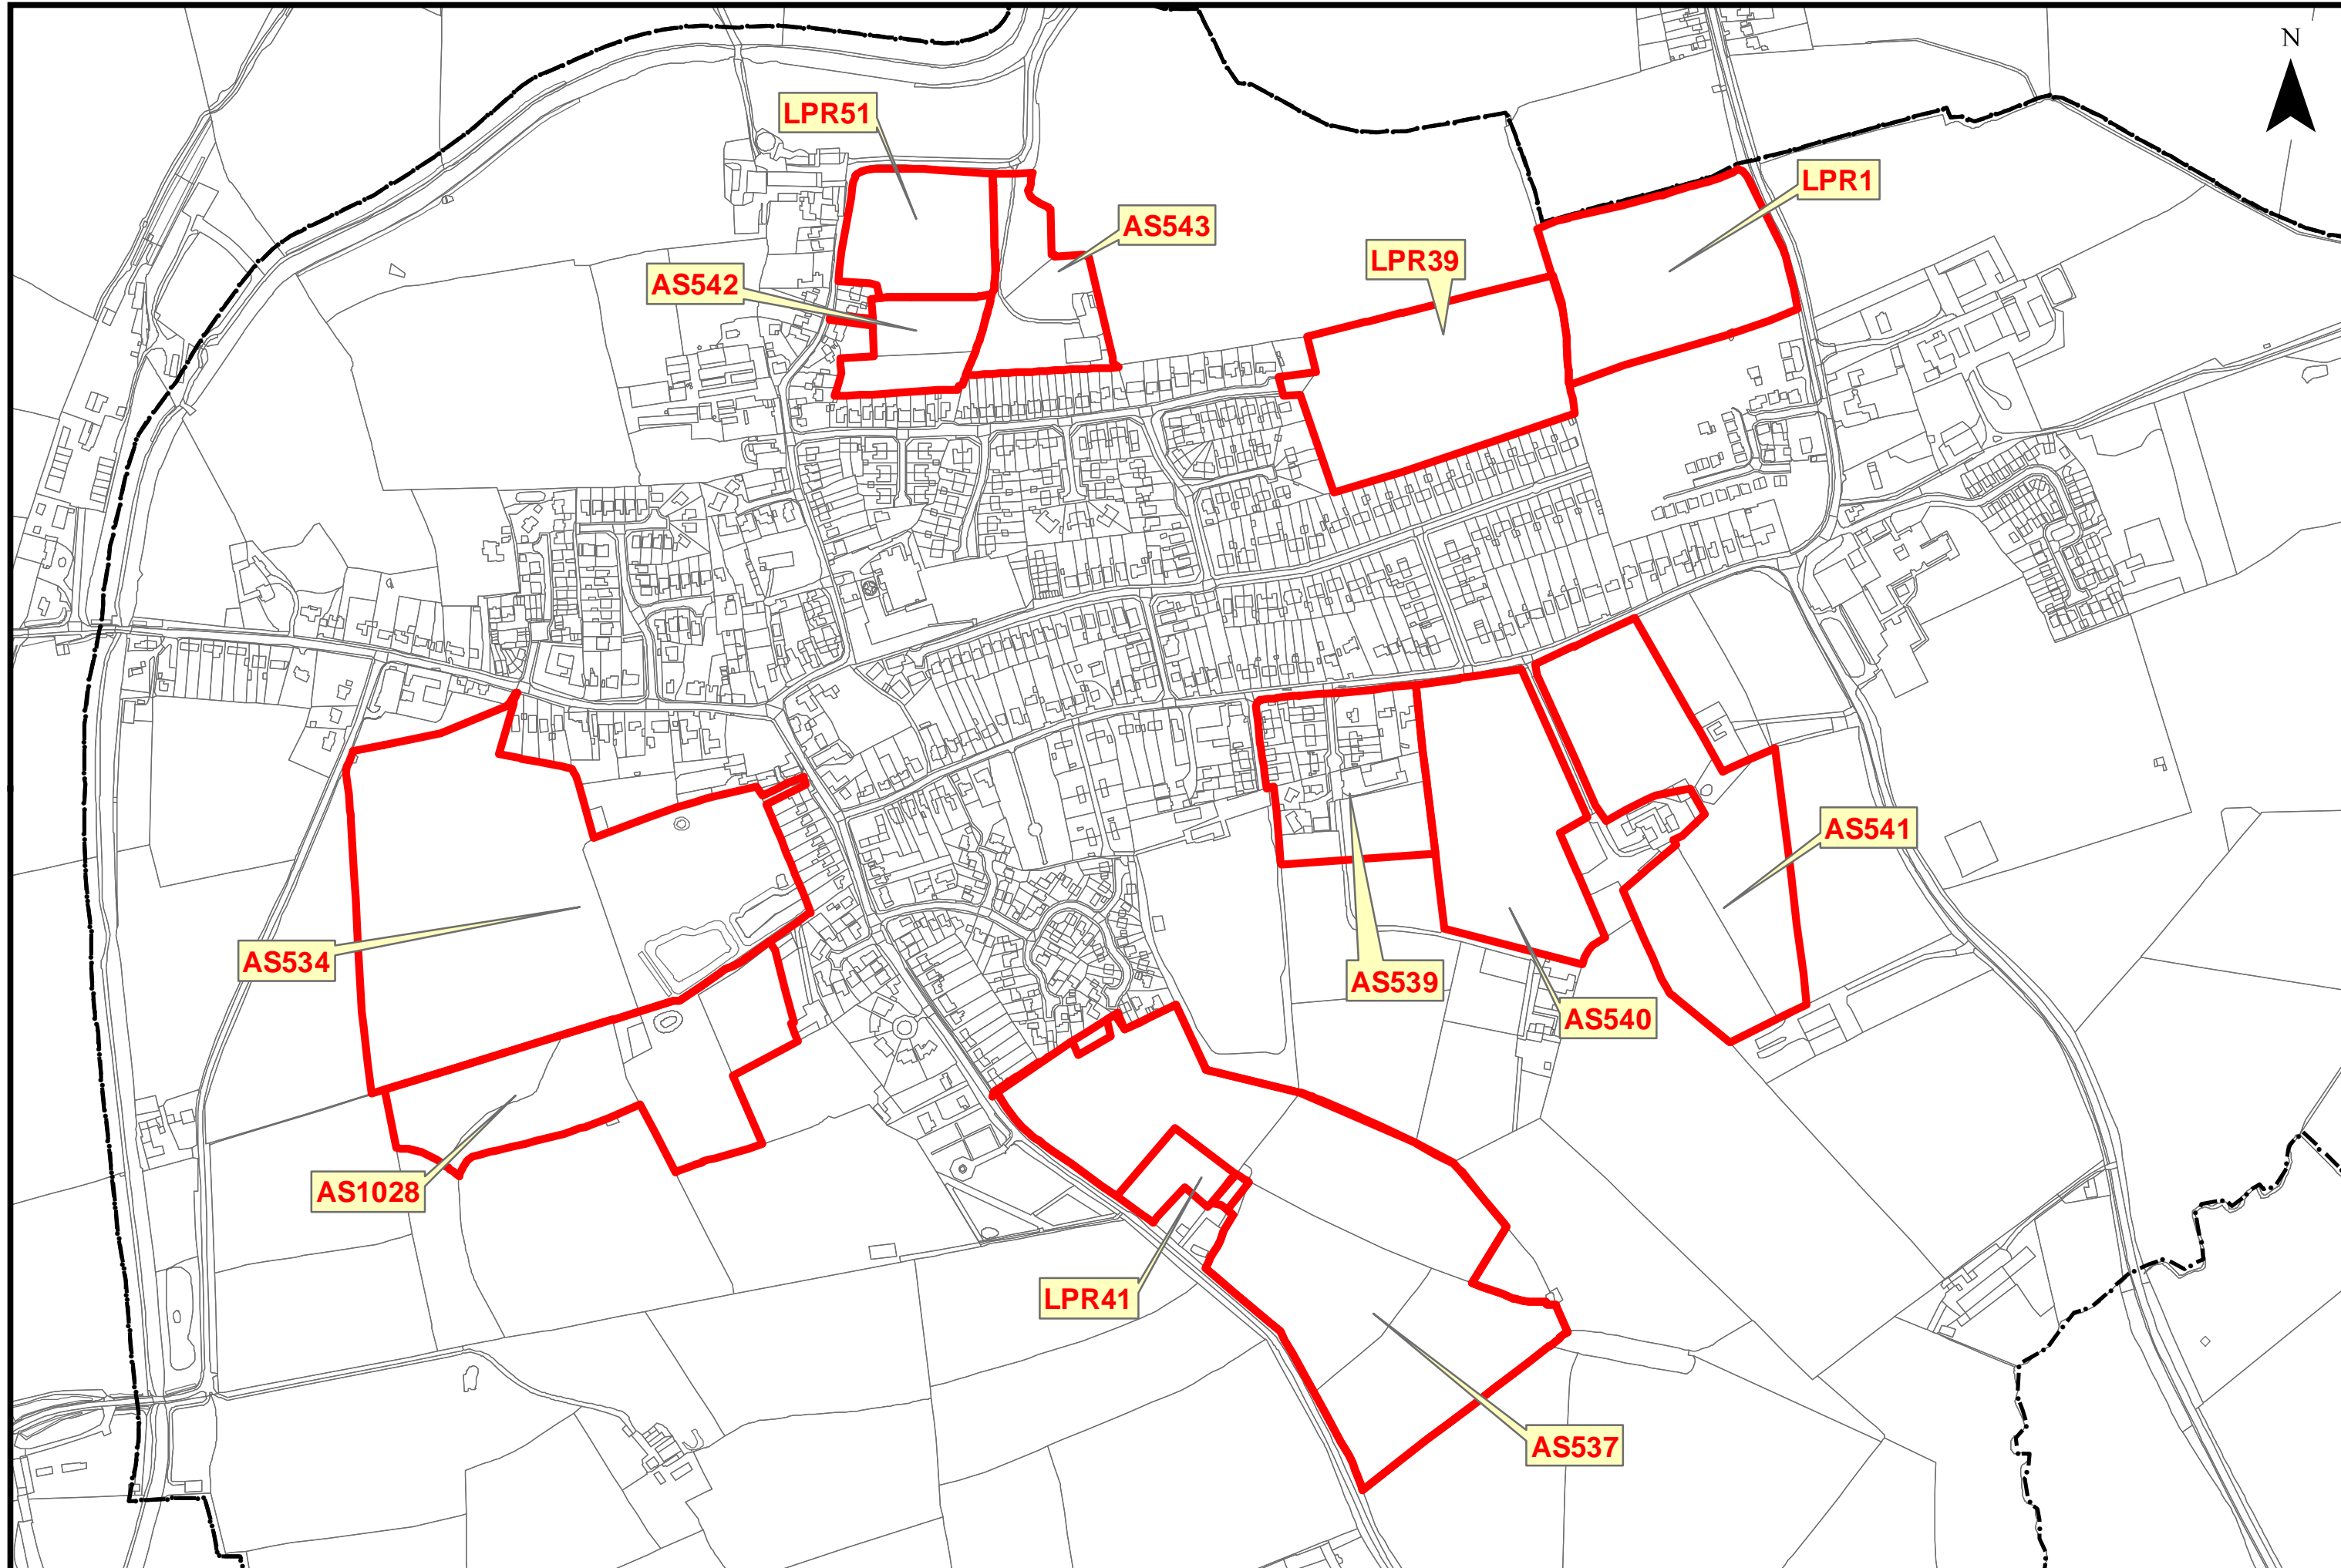

This map is based upon Ordnance Survey material with the permission of Ordnance Survey on behalf of the Controller of Her Majesty's Stationery Office© Crown copyright. Unauthorised reproduction infringes crown copyright and may lead to prosecution or civil proceedings. Hinckley & Bosworth Borough Council LA100018489 Published 2014

Oct 2018

Shakerstone Overview Map SHELAA 2018

This map is based upon Ordnance Survey material with the permission of Ordnance Survey on behalf of the Controller of Her Majesty's Stationery Office© Crown copyright. Unauthorised reproduction infringes crown copyright and may lead to prosecution or civil proceedings. Hinckley & Bosworth Borough Council LA100018489 Published 2014

Oct 2018

Sheepy Magna Overview Map SHELAA 2018

Sibson Overview Map SHELAA 2018

Stanton Under Bardon Overview Map SHELAA 2018

Stapleton Overview Map SHELAA 2018

Stoke Golding Overview Map SHELAA 2018

Thornton Overview Map SHELAA 2018

Twycross Overview Map SHELAA 2018

Wellsborough Overview Map SHELAA 2018

Witherley Overview Map SHELAA 2018