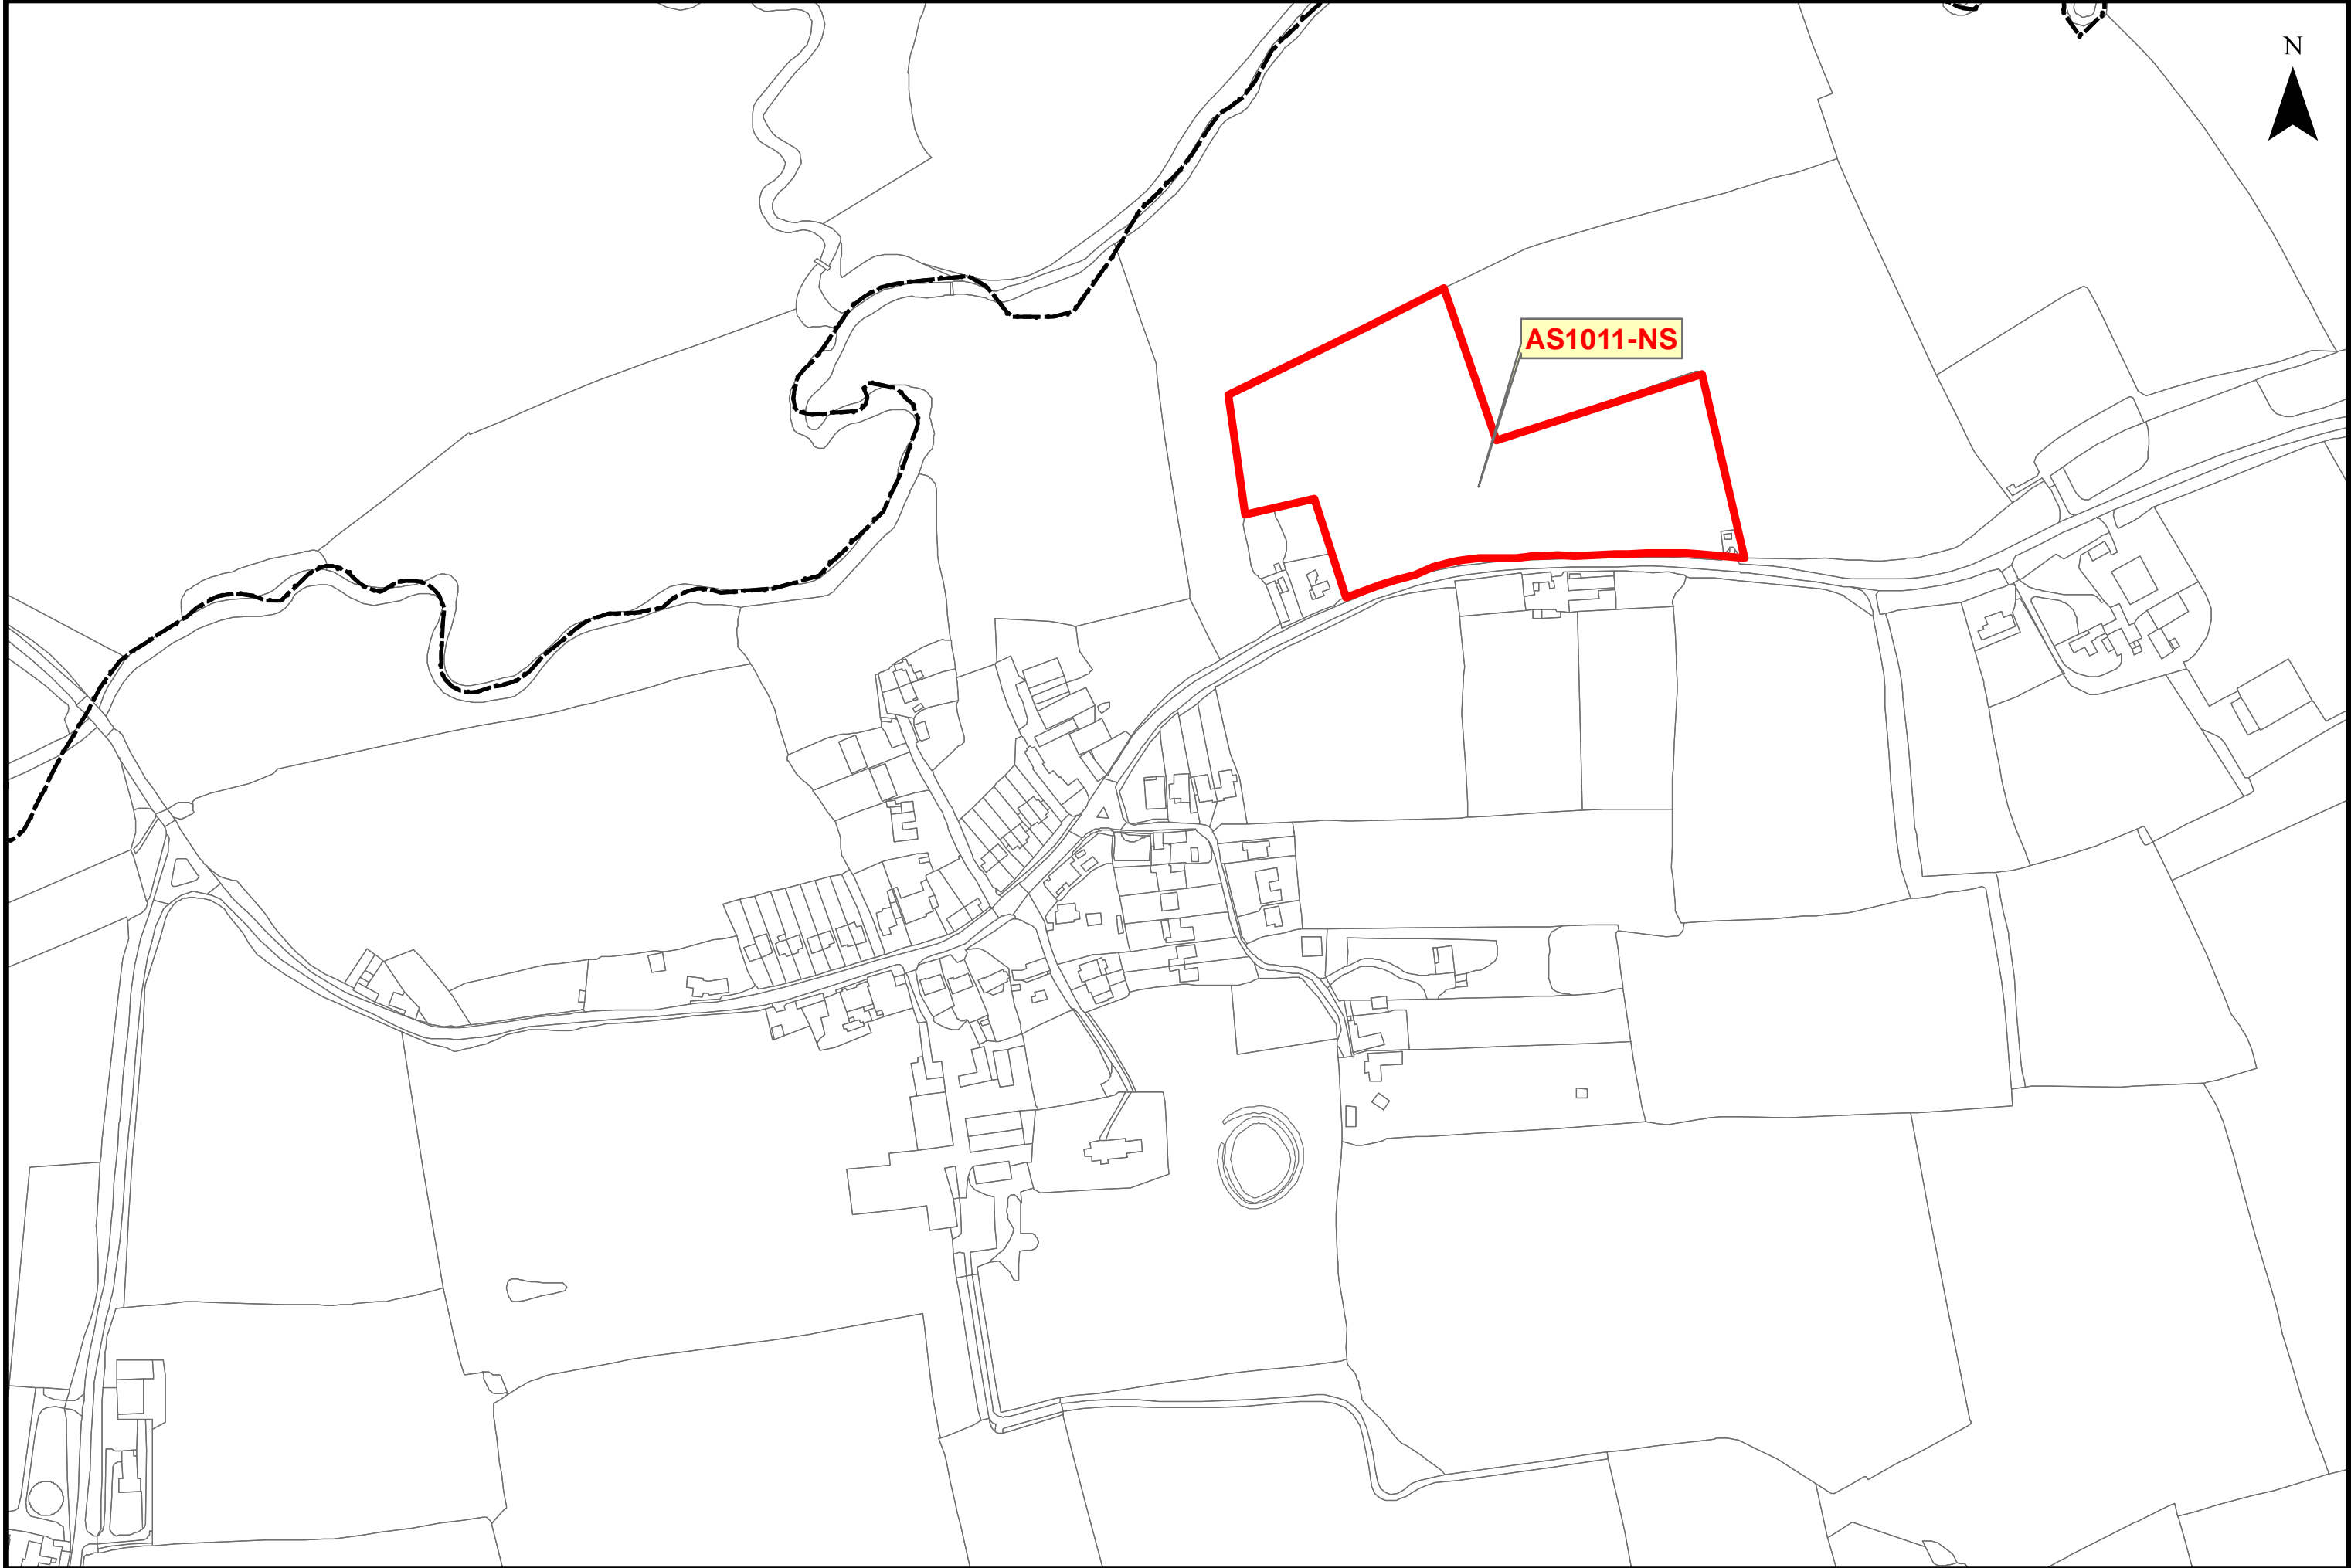

Nailstone Overview Map SHELAA 2018

Newbold Verdon & Newbold Heath Overview Map SHELAA 2018

Norton Juxta Twycross Overview Map SHELAA 2018

Peckleton Overview Map SHELAA 2018

Ratby Overview Map SHELAA 2018

Ratcliffe Culey Overview Map SHELAA 2018

This map is based upon Ordnance Survey material with the permission of Ordnance Survey on behalf of the Controller of Her Majesty's Stationery Office© Crown copyright. Unauthorised reproduction infringes crown copyright and may lead to prosecution or civil proceedings. Hinckley & Bosworth Borough Council LA100018489 Published 2014

Oct 2018

Shakerstone Overview Map SHELAA 2018

This map is based upon Ordnance Survey material with the permission of Ordnance Survey on behalf of the Controller of Her Majesty's Stationery Office© Crown copyright. Unauthorised reproduction infringes crown copyright and may lead to prosecution or civil proceedings. Hinckley & Bosworth Borough Council LA100018489 Published 2014

Twycross Overview Map SHELAA 2018

Wellsborough Overview Map SHELAA 2018

Witherley Overview Map SHELAA 2018