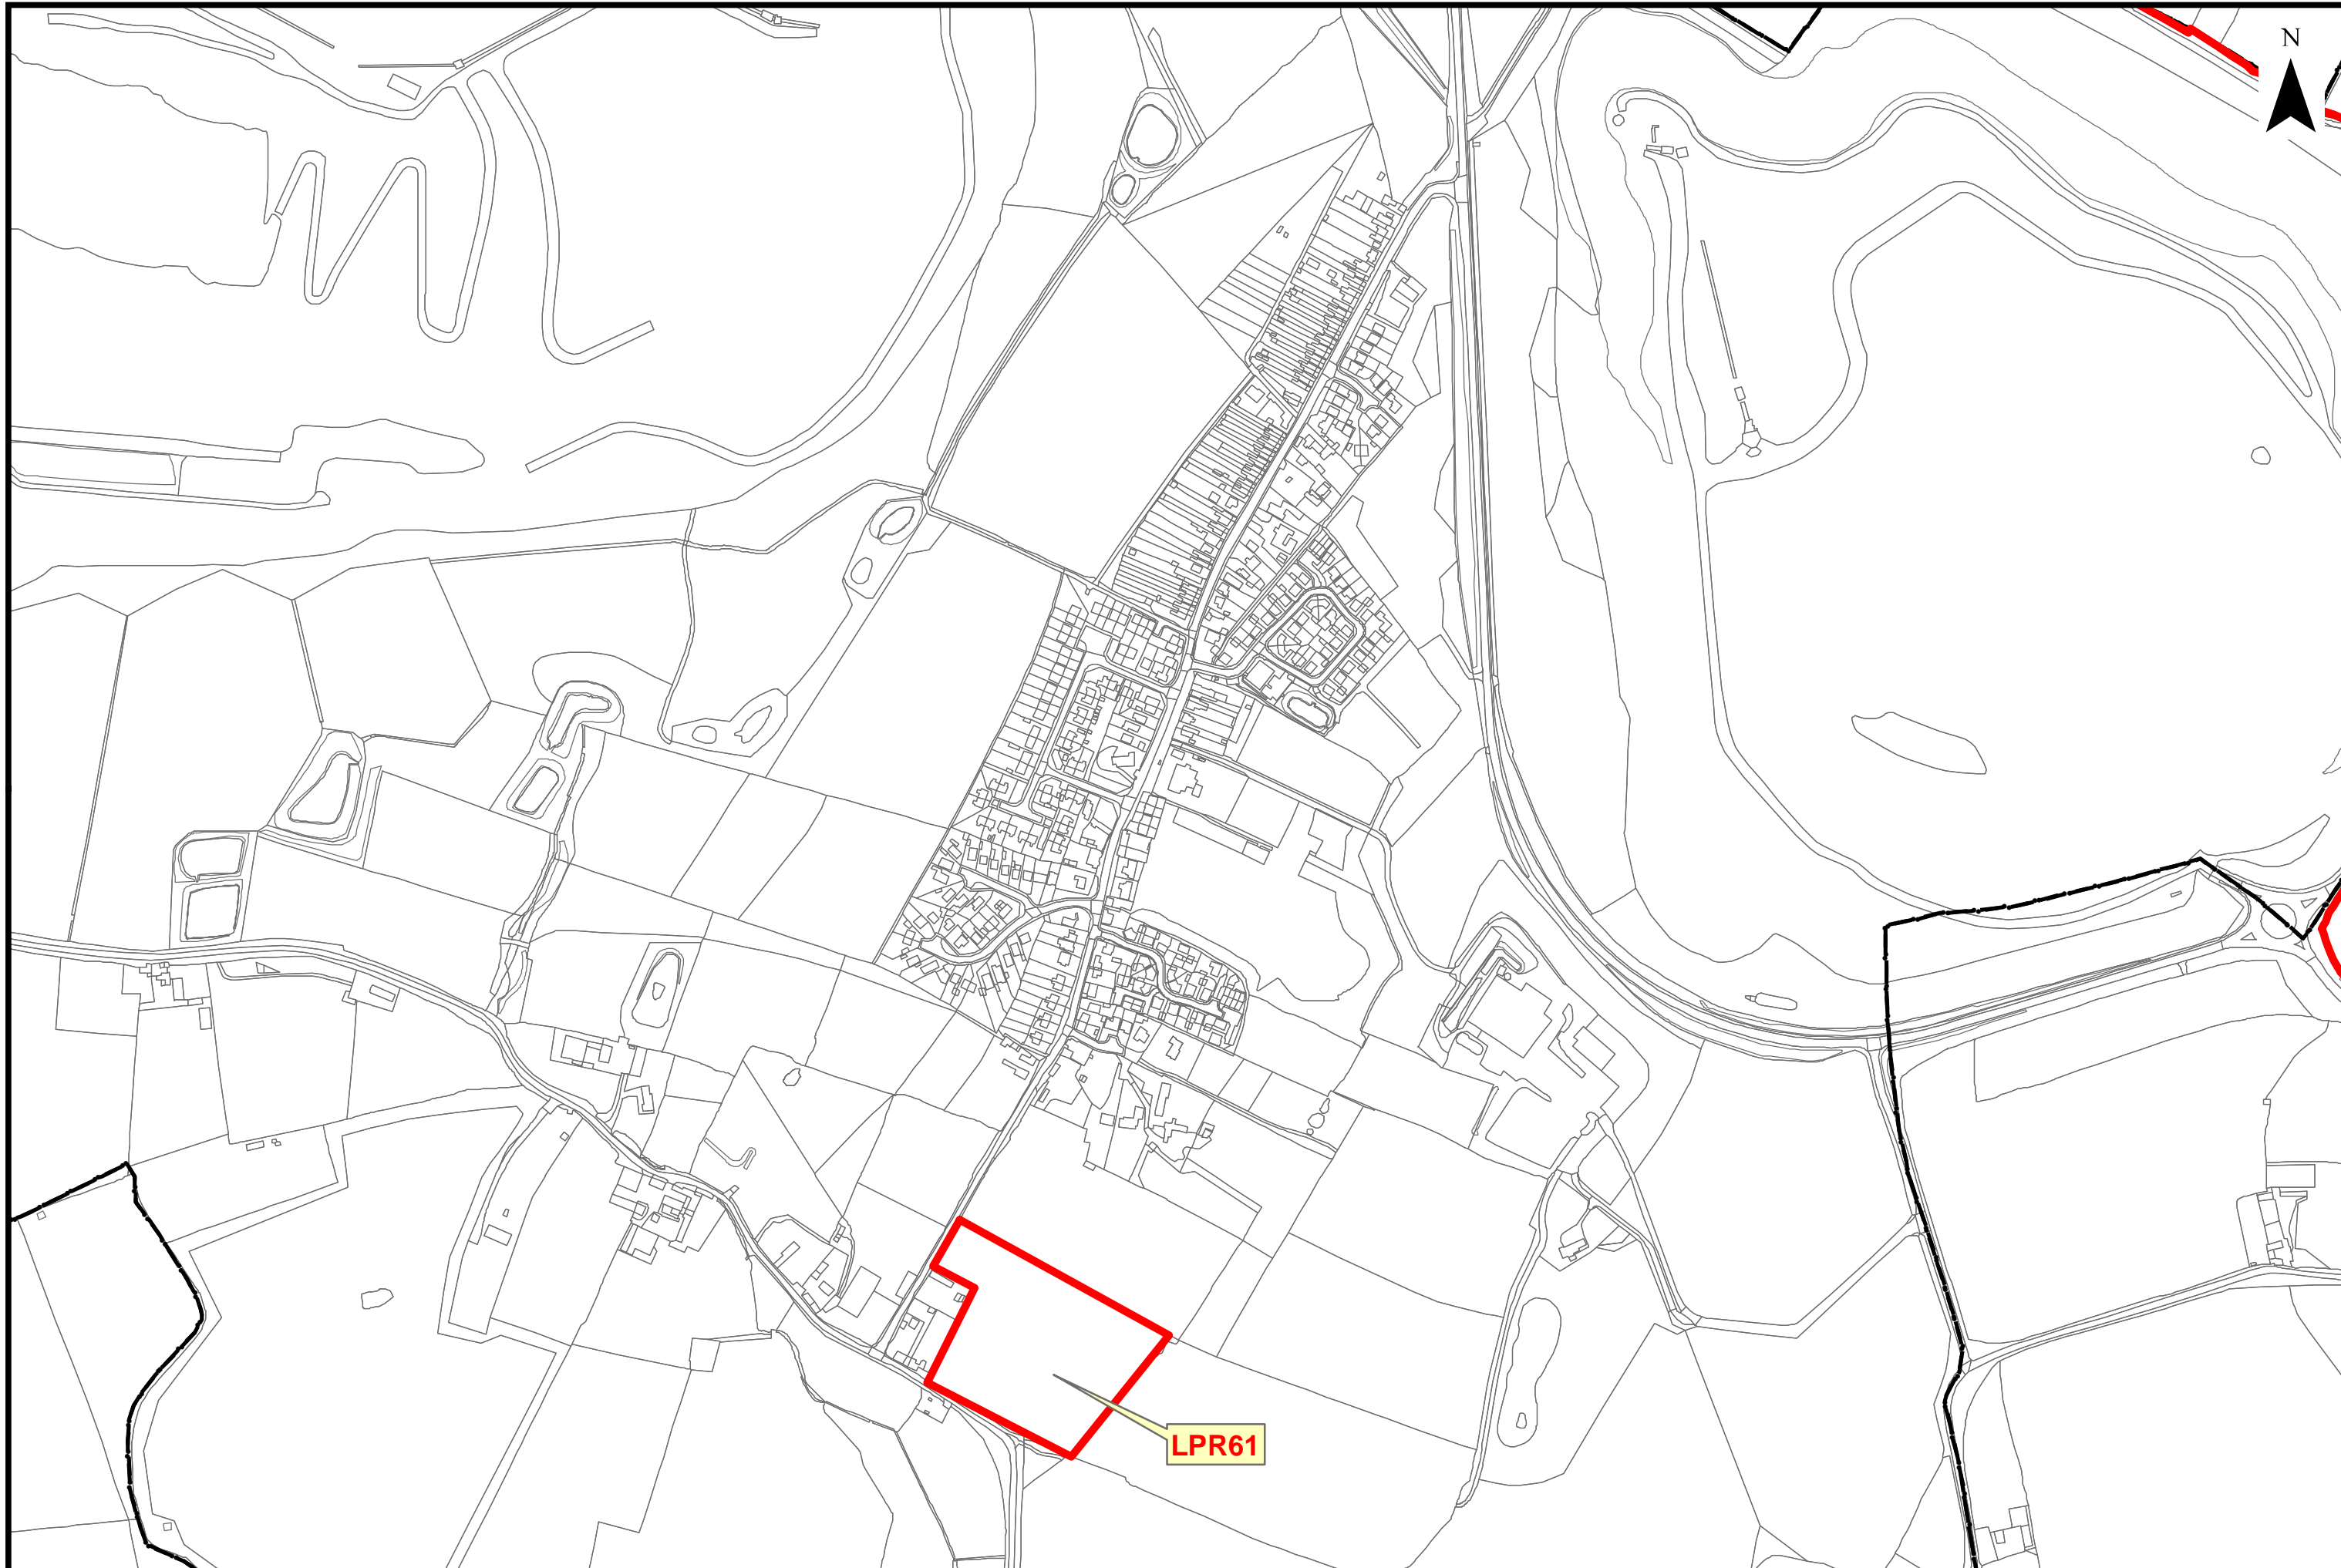

Oct 2018

Shakerstone Overview Map SHELAA 2018

This map is based upon Ordnance Survey material with the permission of Ordnance Survey on behalf of the Controller of Her Majesty's Stationery Office© Crown copyright. Unauthorised reproduction infringes crown copyright and may lead to prosecution or civil proceedings. Hinckley & Bosworth Borough Council LA100018489 Published 2014

Oct 2018

Sheepy Magna Overview Map SHELAA 2018

Sibson Overview Map SHELAA 2018

Stanton Under Bardon Overview Map SHELAA 2018

Stapleton Overview Map SHELAA 2018

Stoke Golding Overview Map SHELAA 2018

Thornton Overview Map SHELAA 2018

Twycross Overview Map SHELAA 2018

Wellsborough Overview Map SHELAA 2018

Witherley Overview Map SHELAA 2018