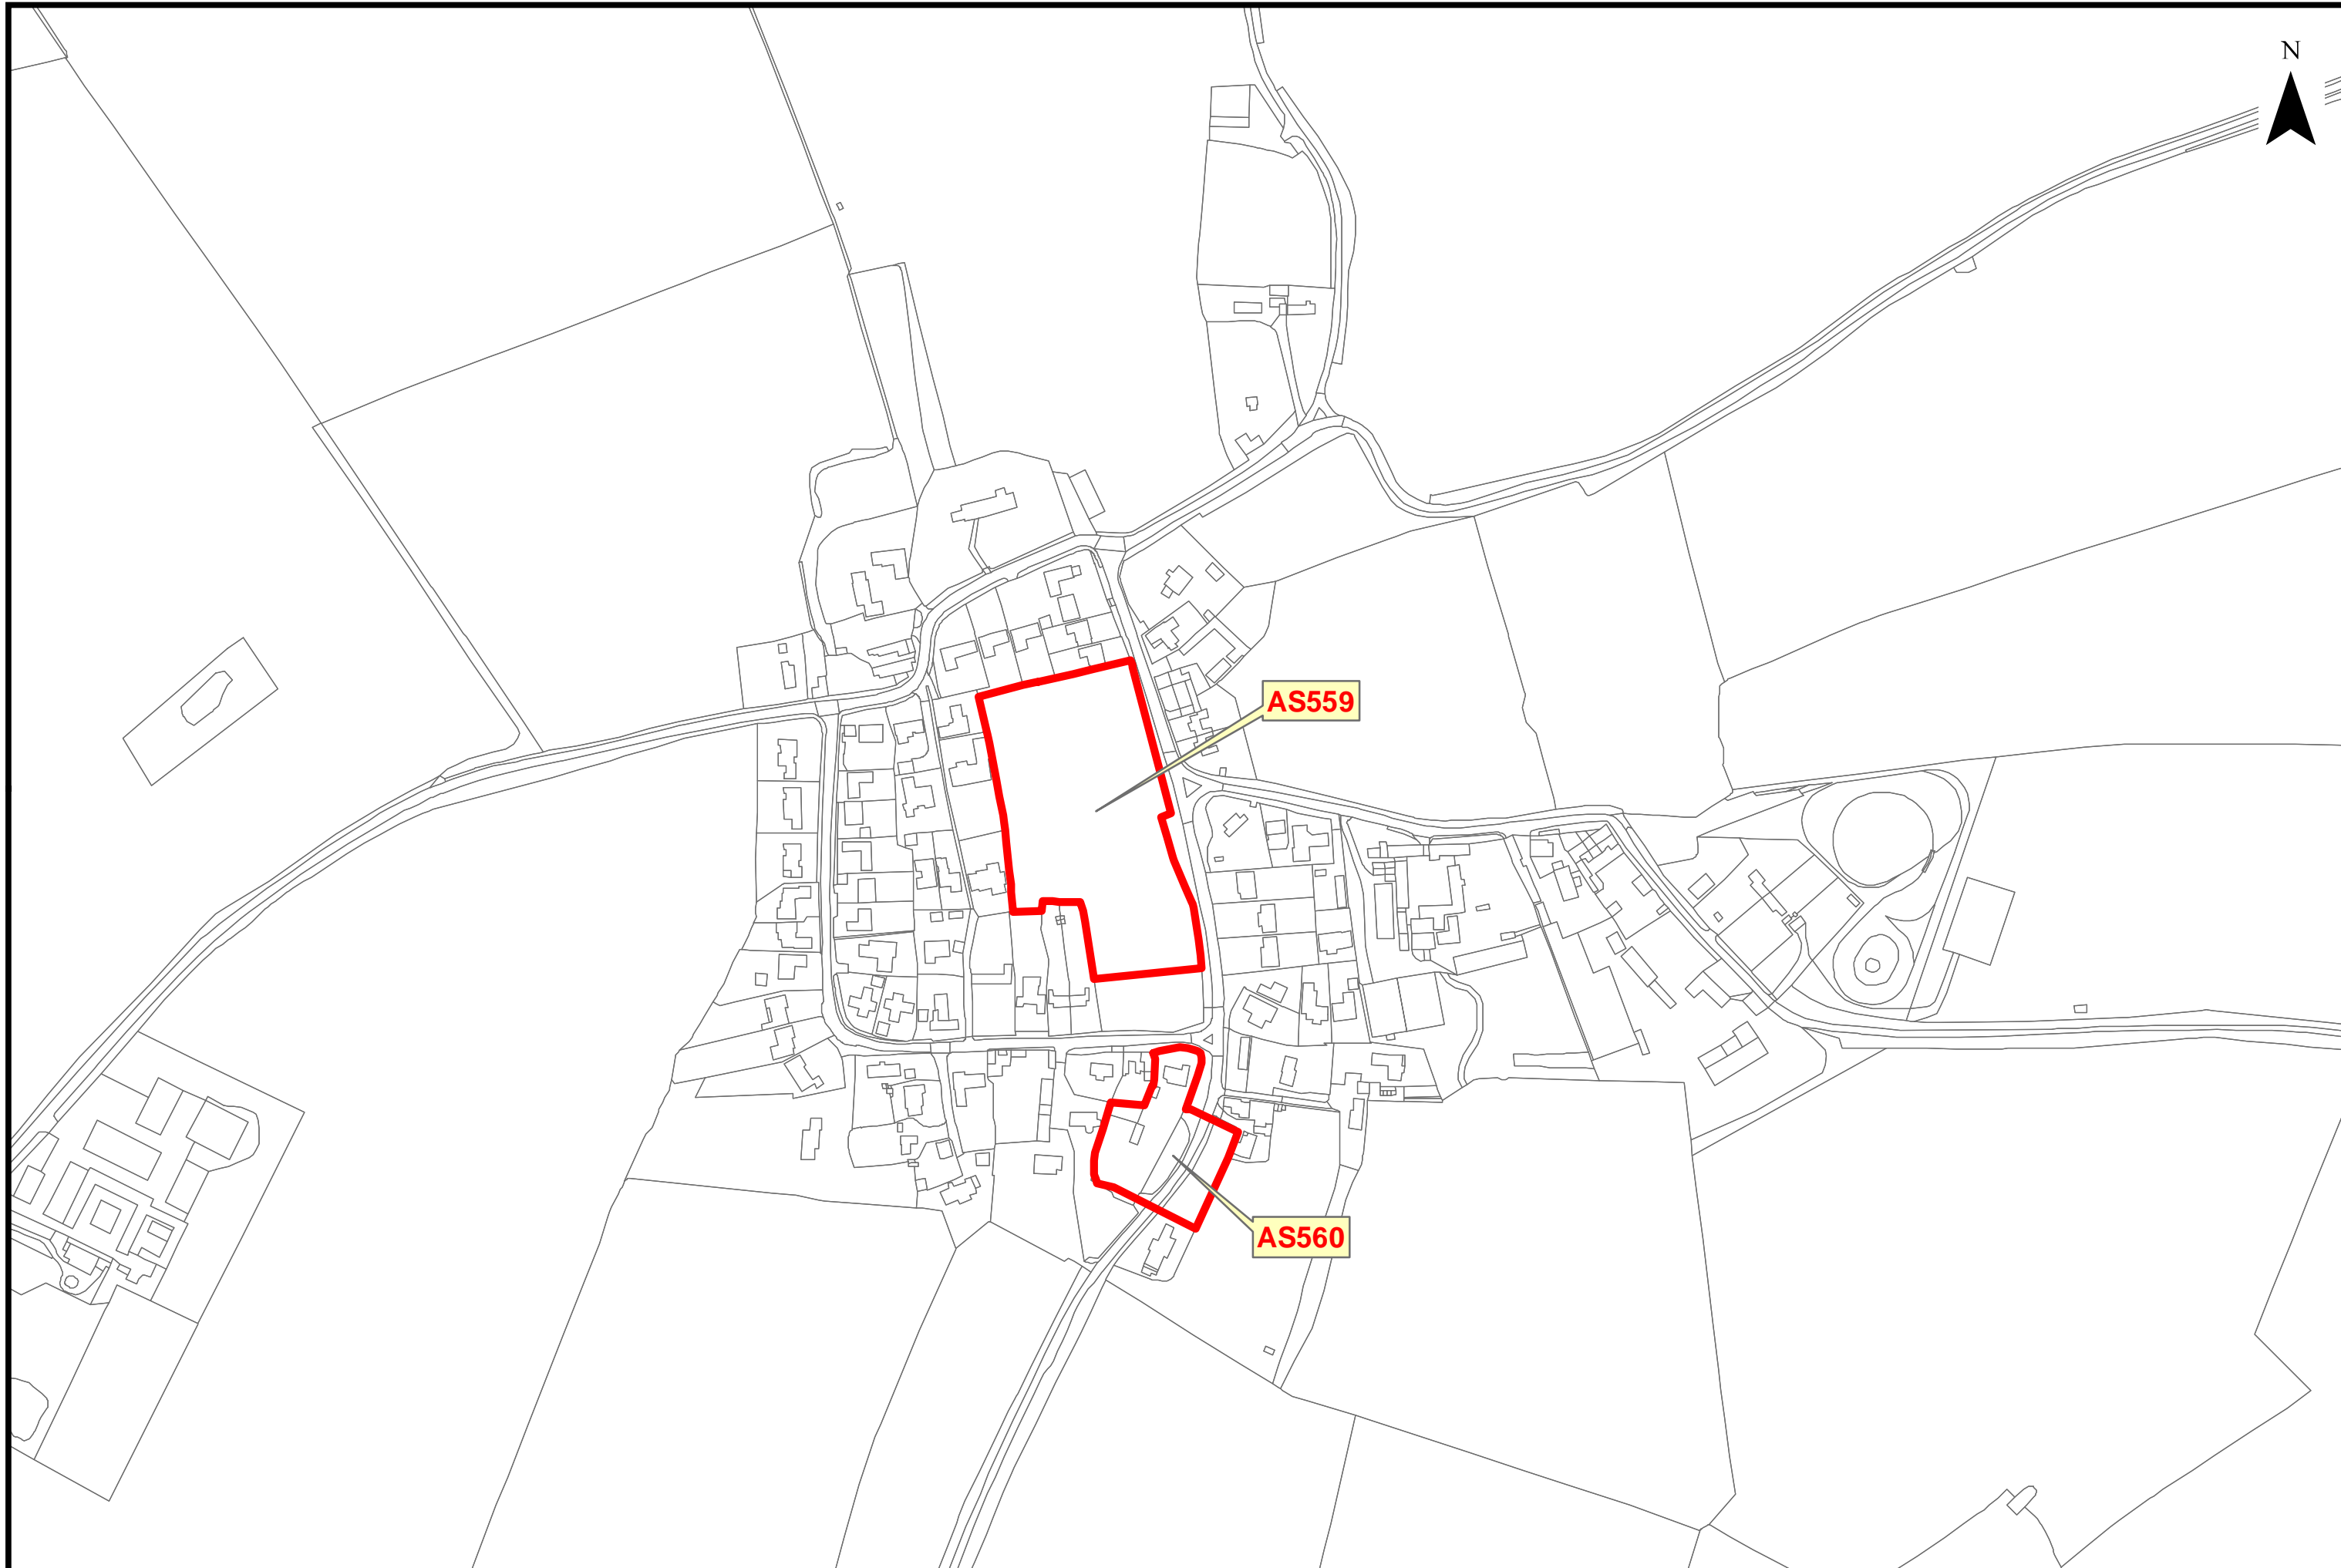

Nailstone Overview Map SHELAA 2018

Newbold Verdon & Newbold Heath Overview Map SHELAA 2018

Norton Juxta Twycross Overview Map SHELAA 2018

Peckleton Overview Map SHELAA 2018

Ratby Overview Map SHELAA 2018

Ratcliffe Culey Overview Map SHELAA 2018

This map is based upon Ordnance Survey material with the permission of Ordnance Survey on behalf of the Controller of Her Majesty's Stationery Office© Crown copyright. Unauthorised reproduction infringes crown copyright and may lead to prosecution or civil proceedings. Hinckley & Bosworth Borough Council LA100018489 Published 2014

Oct 2018

Shakerstone Overview Map SHELAA 2018

This map is based upon Ordnance Survey material with the permission of Ordnance Survey on behalf of the Controller of Her Majesty's Stationery Office© Crown copyright. Unauthorised reproduction infringes crown copyright and may lead to prosecution or civil proceedings. Hinckley & Bosworth Borough Council LA100018489 Published 2014

Twycross Overview Map SHELAA 2018

Wellsborough Overview Map SHELAA 2018

Witherley Overview Map SHELAA 2018