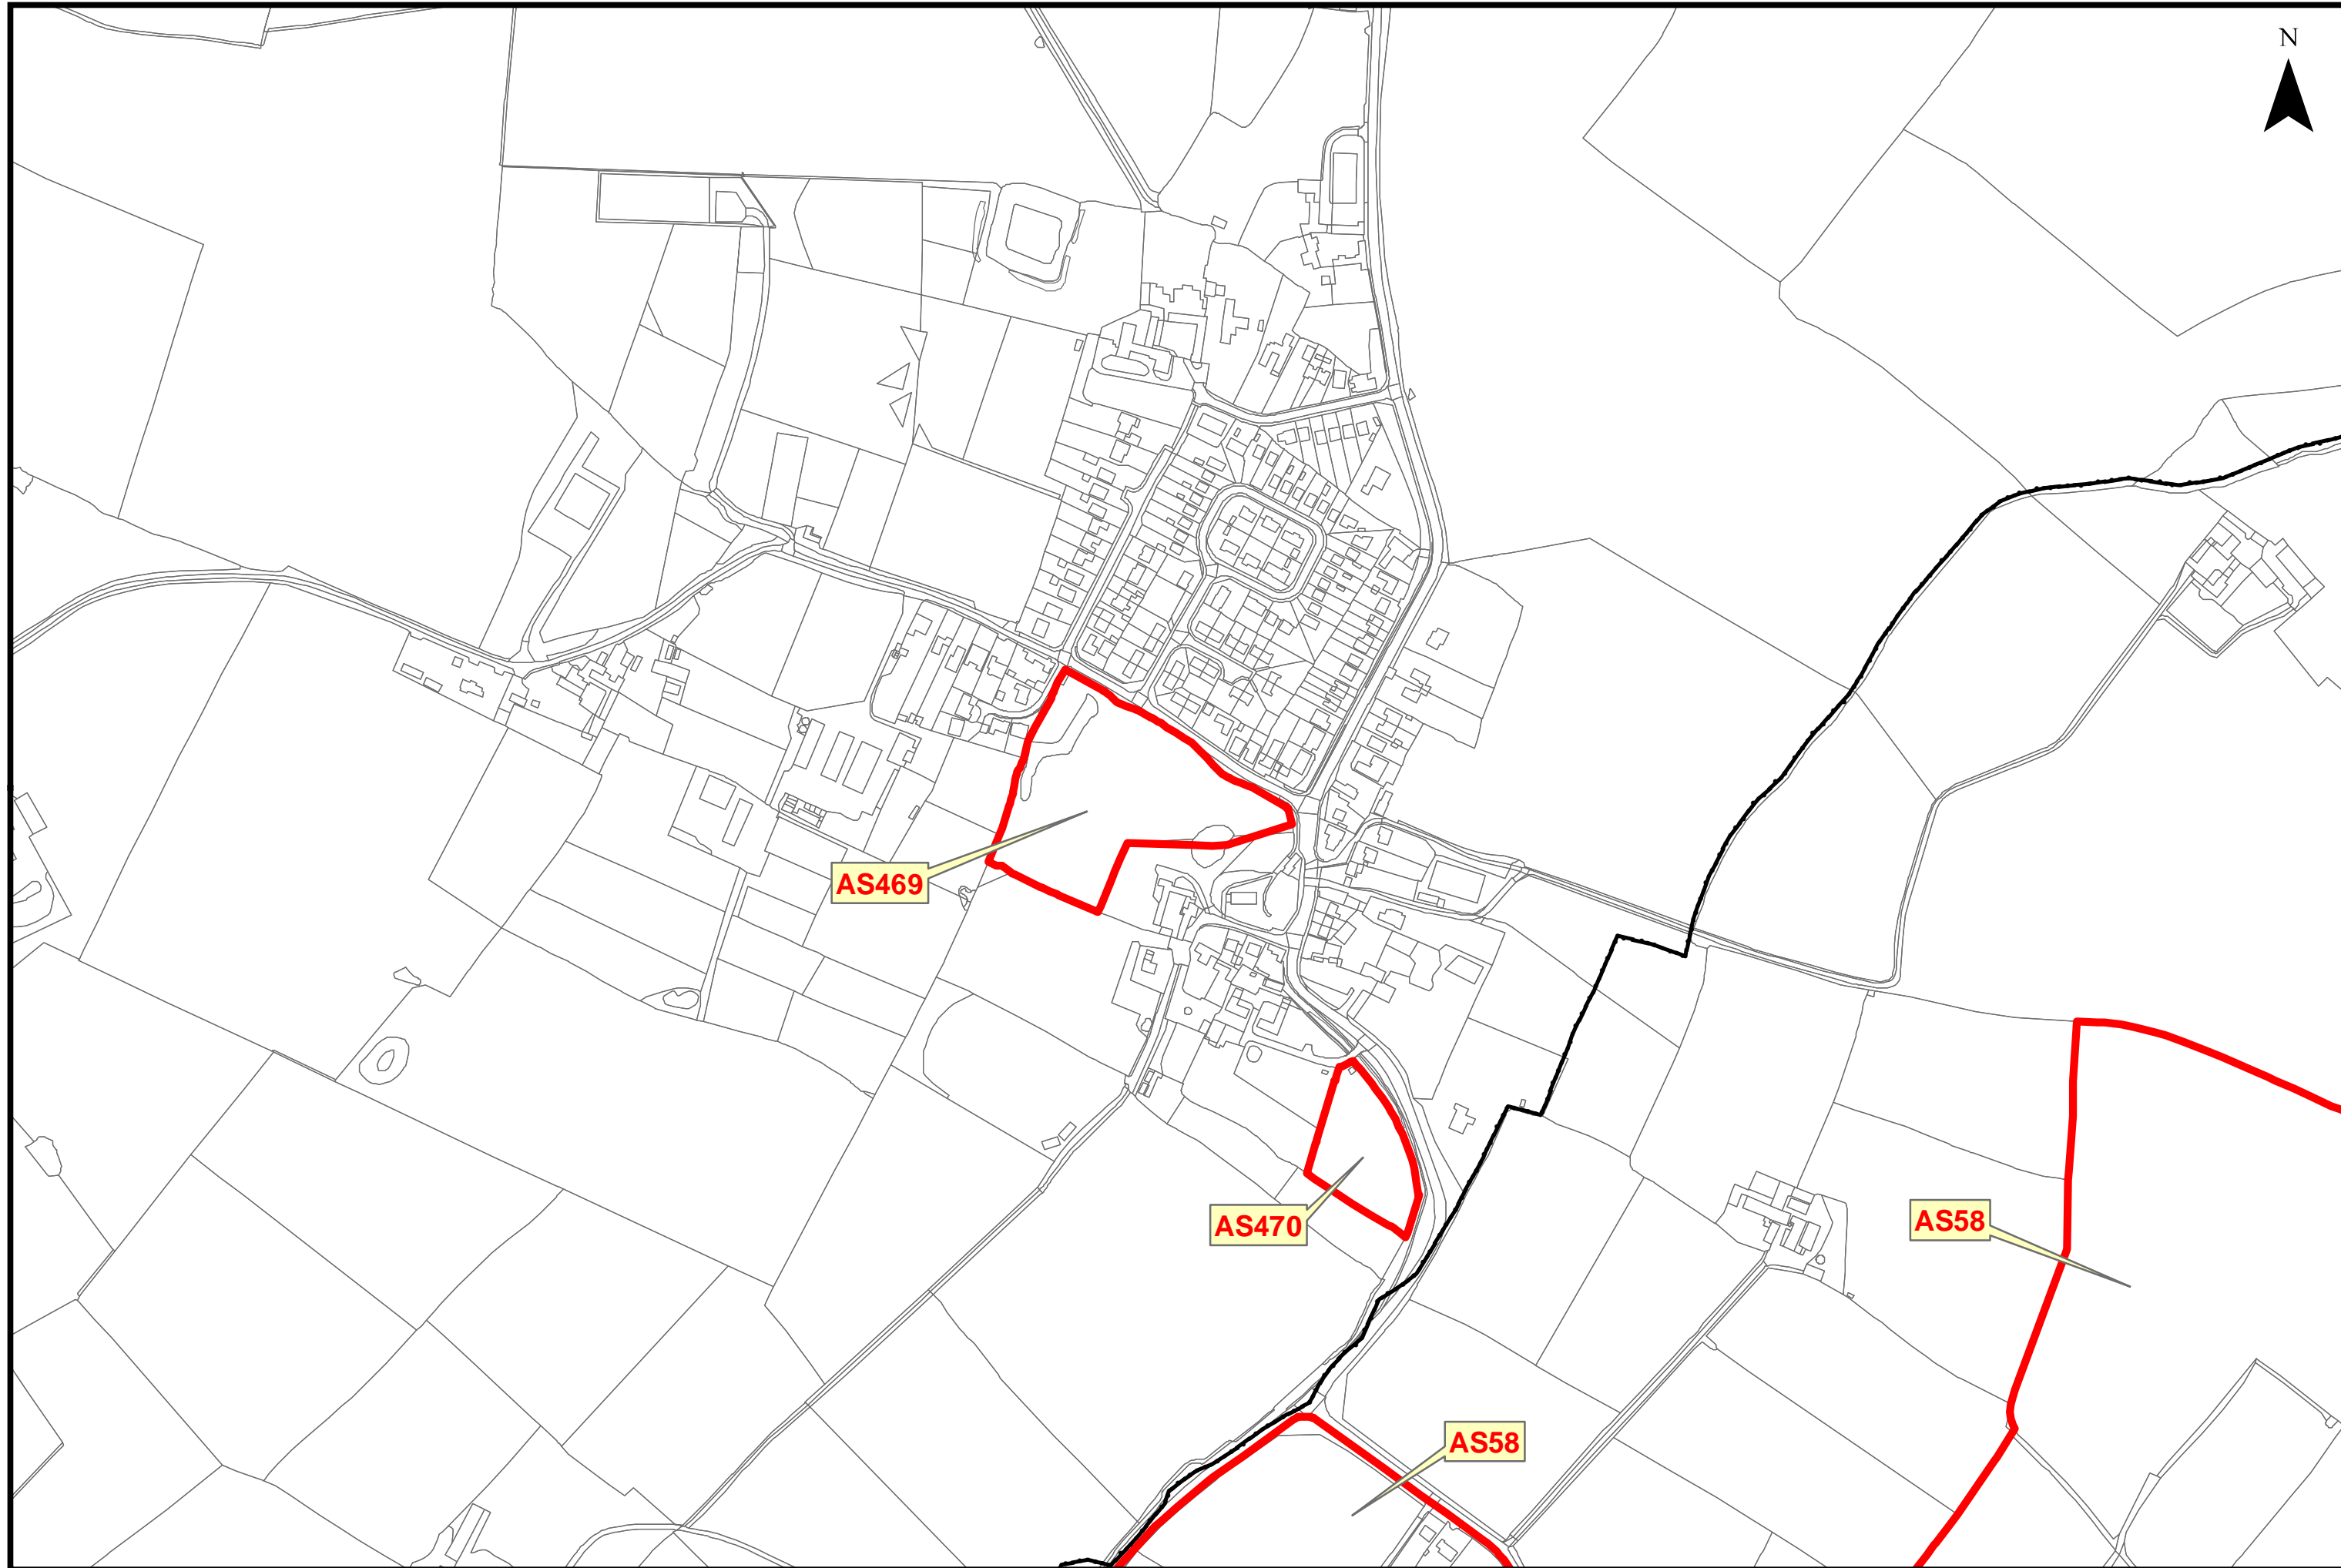

Oct 2018

Shakerstone Overview Map SHELAA 2018

This map is based upon Ordnance Survey material with the permission of Ordnance Survey on behalf of the Controller of Her Majesty's Stationery Office© Crown copyright. Unauthorised reproduction infringes crown copyright and may lead to prosecution or civil proceedings. Hinckley & Bosworth Borough Council LA100018489 Published 2014

Oct 2018

Sheepy Magna Overview Map SHELAA 2018

Sibson Overview Map SHELAA 2018

Stanton Under Bardon Overview Map SHELAA 2018

Stapleton Overview Map SHELAA 2018

Stoke Golding Overview Map SHELAA 2018

Thornton Overview Map SHELAA 2018

Twycross Overview Map SHELAA 2018

Wellsborough Overview Map SHELAA 2018

Witherley Overview Map SHELAA 2018