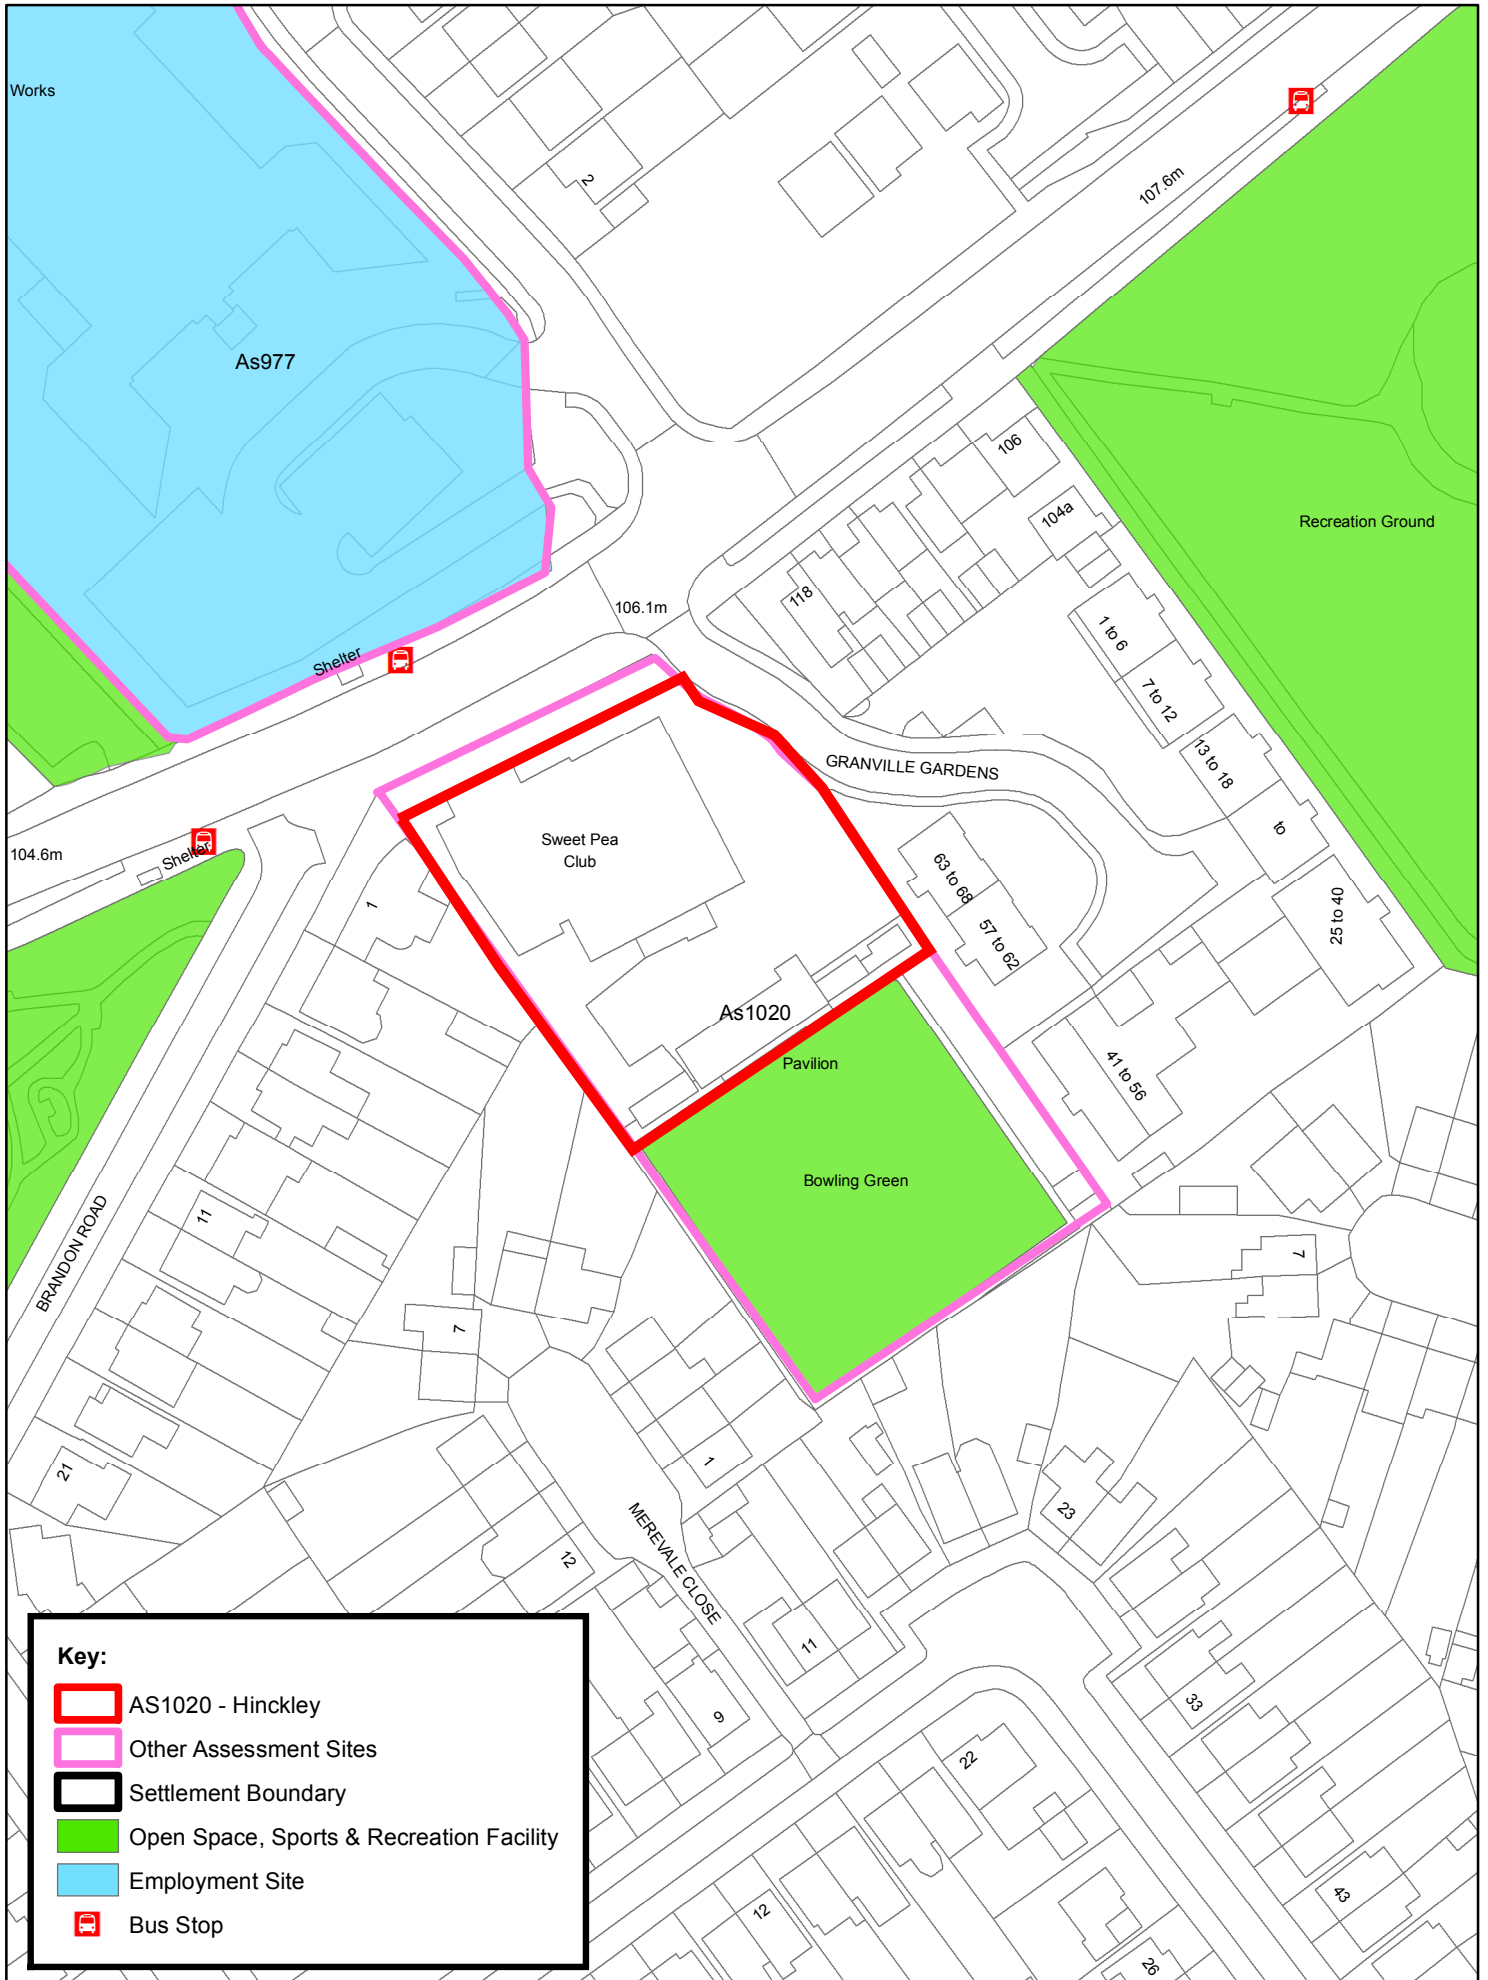

Site AS1020 - Hinckley - Brownfield Register

Key:

-  AS1020 - Hinckley
-  Other Assessment Sites
-  Settlement Boundary
-  Open Space, Sports & Recreation Facility
-  Employment Site
-  Bus Stop