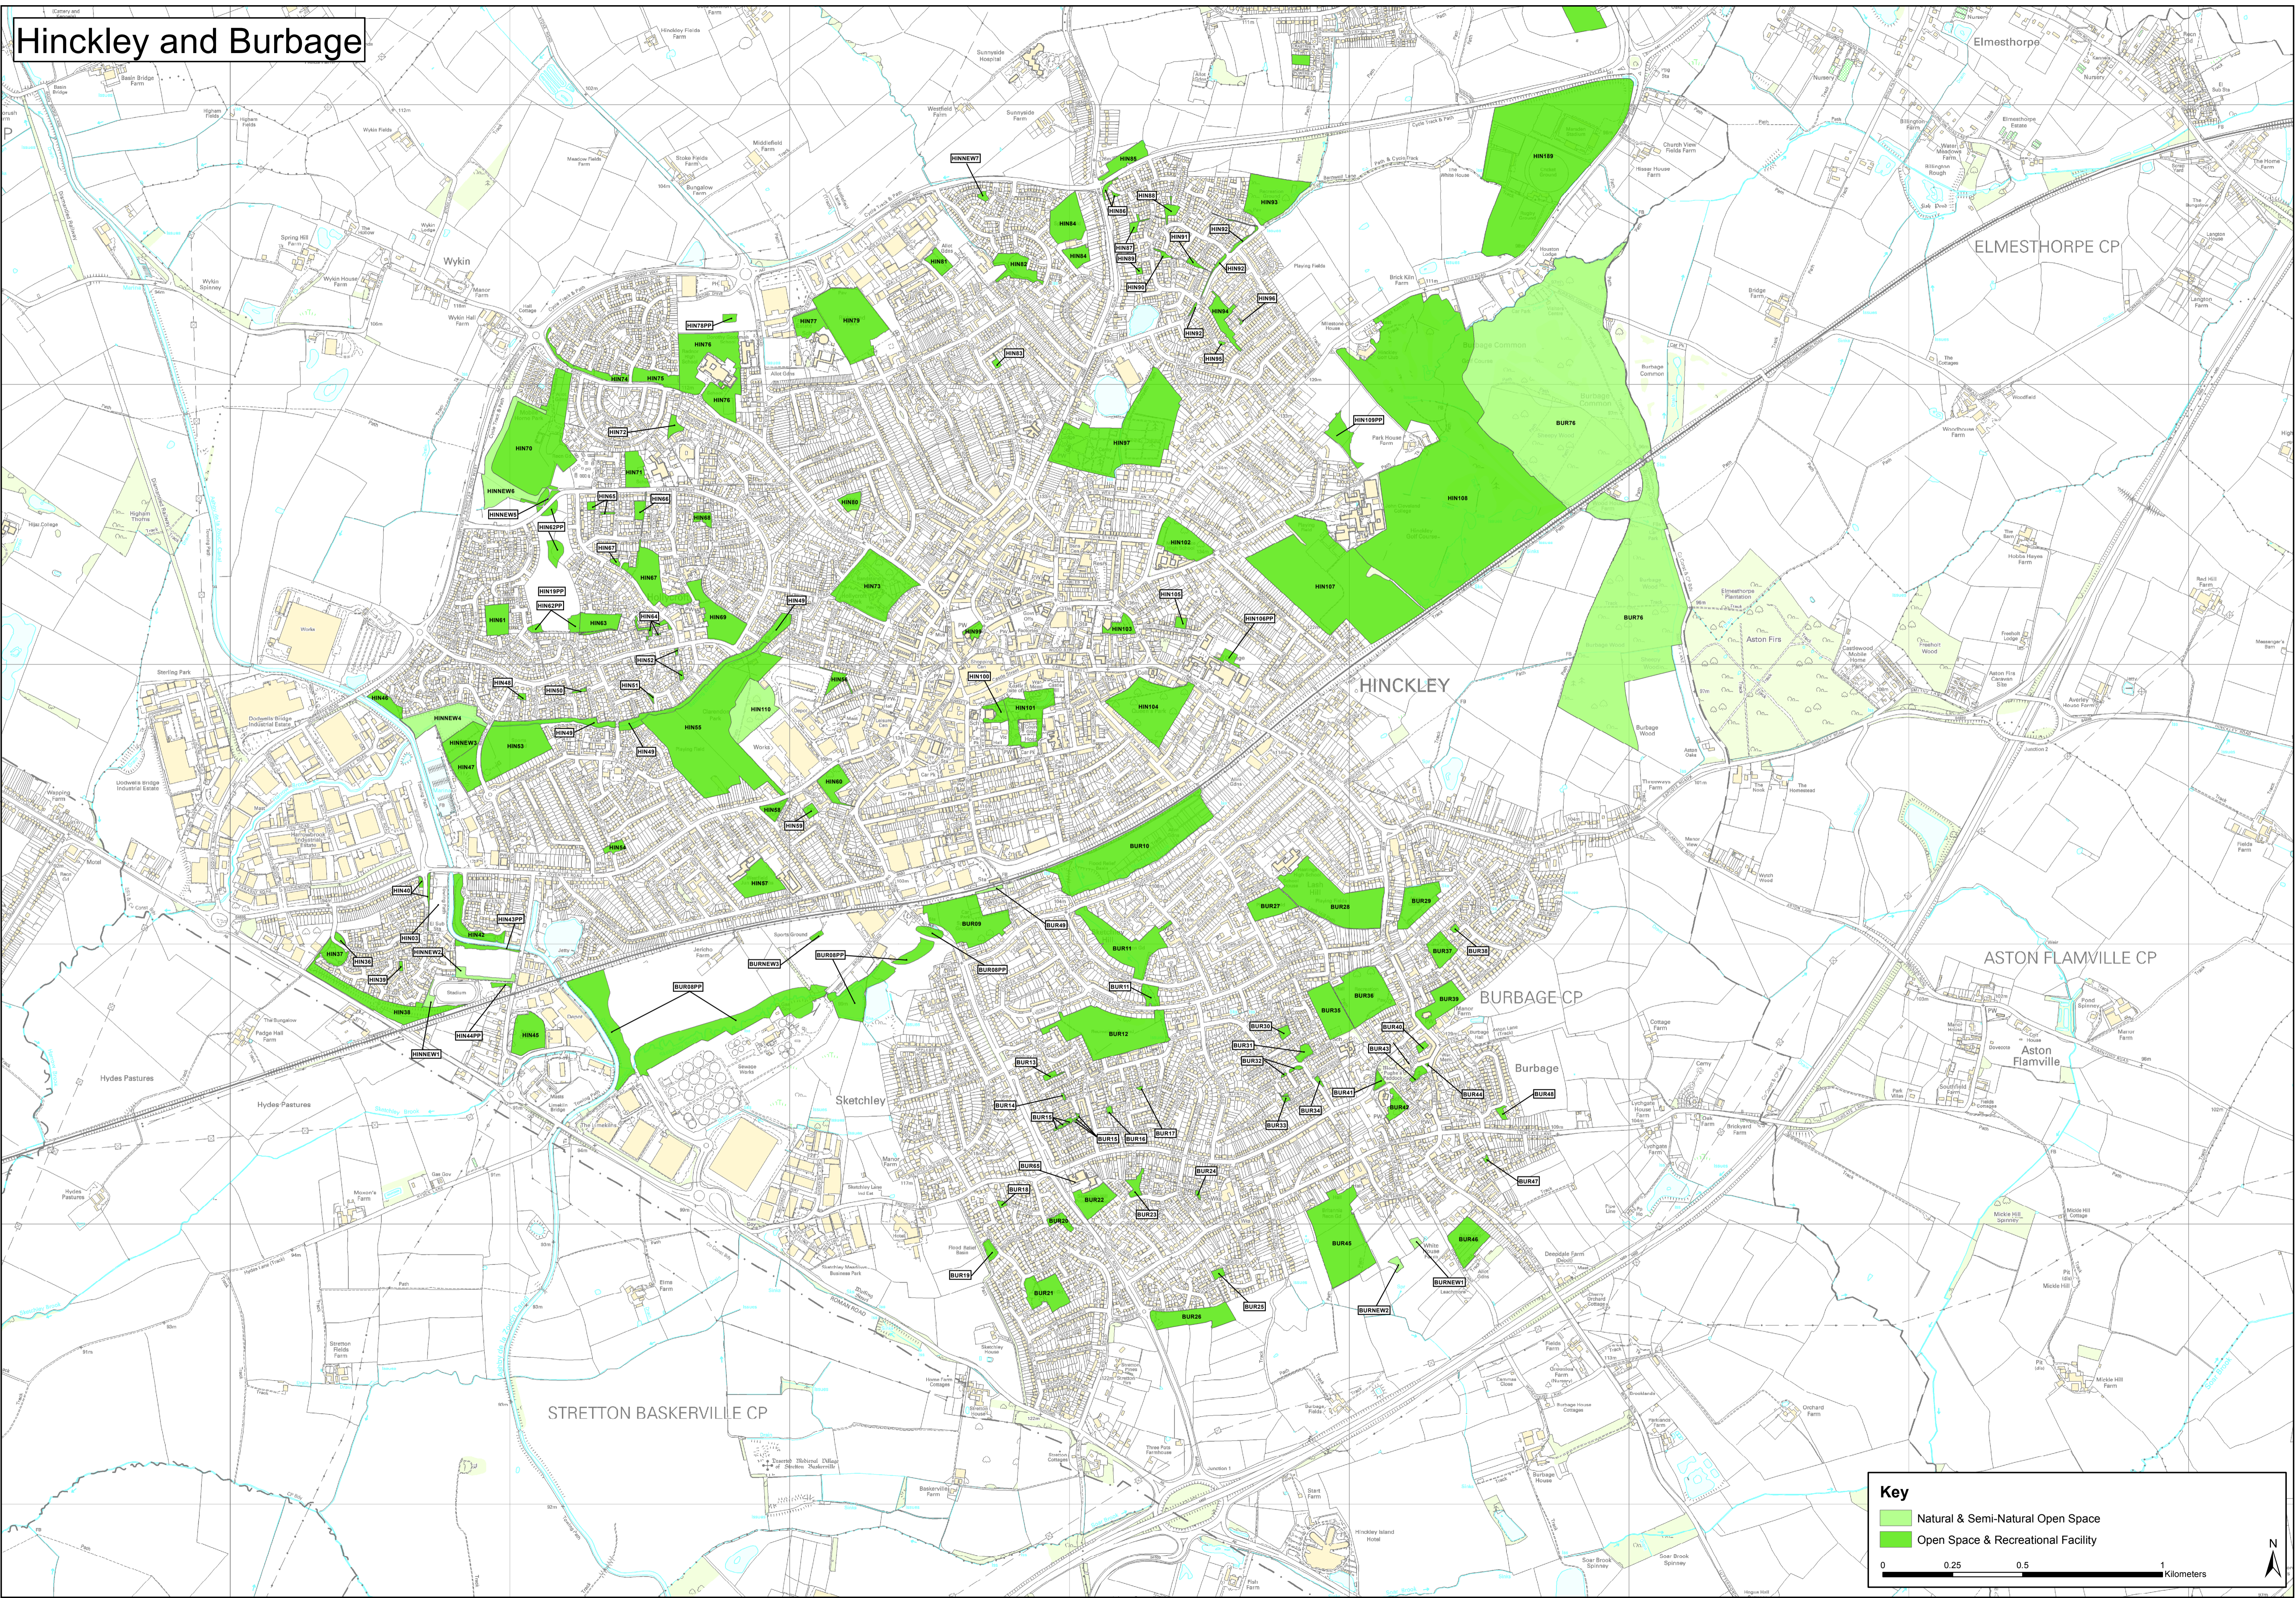

Hinckley and Burbage

Key

- Natural & Semi-Natural Open Space
- Open Space & Recreational Facility

0 0.25 0.5 1 Kilometers