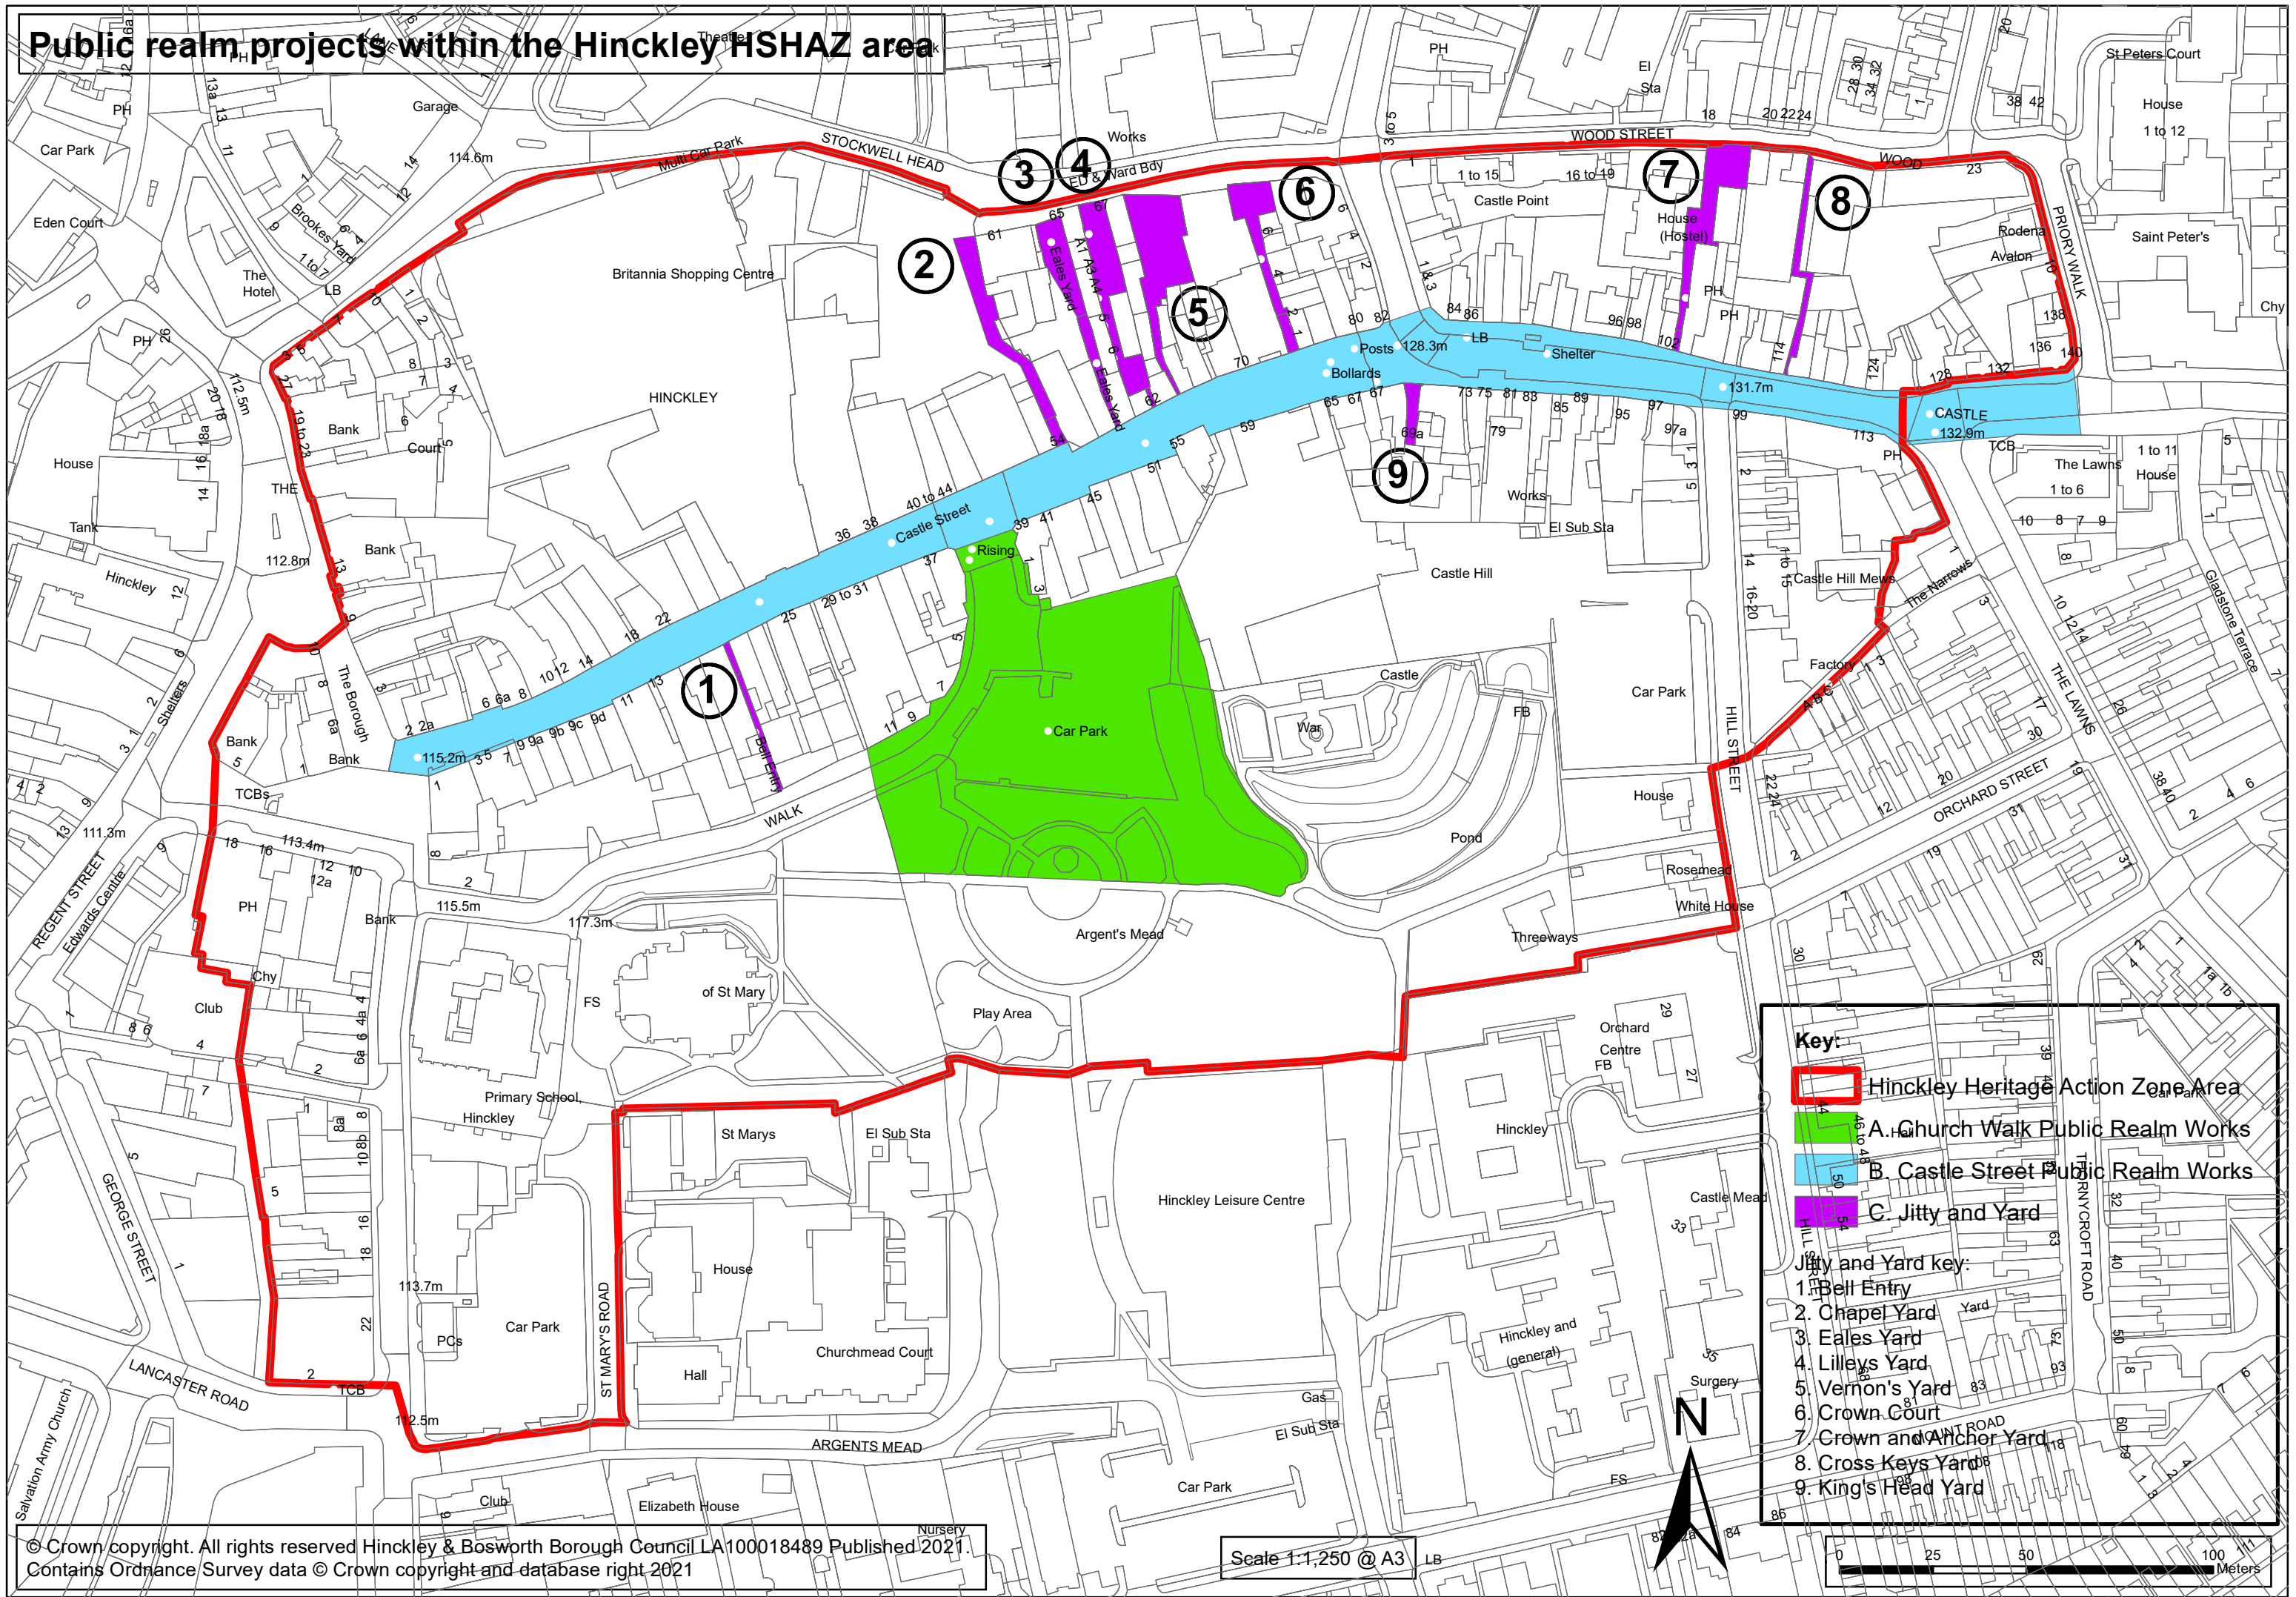

Public realm projects within the Hinckley HSHAZ area

Key:

- Hinckley Heritage Action Zone Area
- A. Church Walk Public Realm Works
- B. Castle Street Public Realm Works
- C. Jitty and Yard

Jitty and Yard key:

1. Bell Entry
2. Chapel Yard
3. Eales Yard
4. Lilleys Yard
5. Vernon's Yard
6. Crown Court
7. Crown and Anchor Yard
8. Cross Keys Yard
9. King's Head Yard