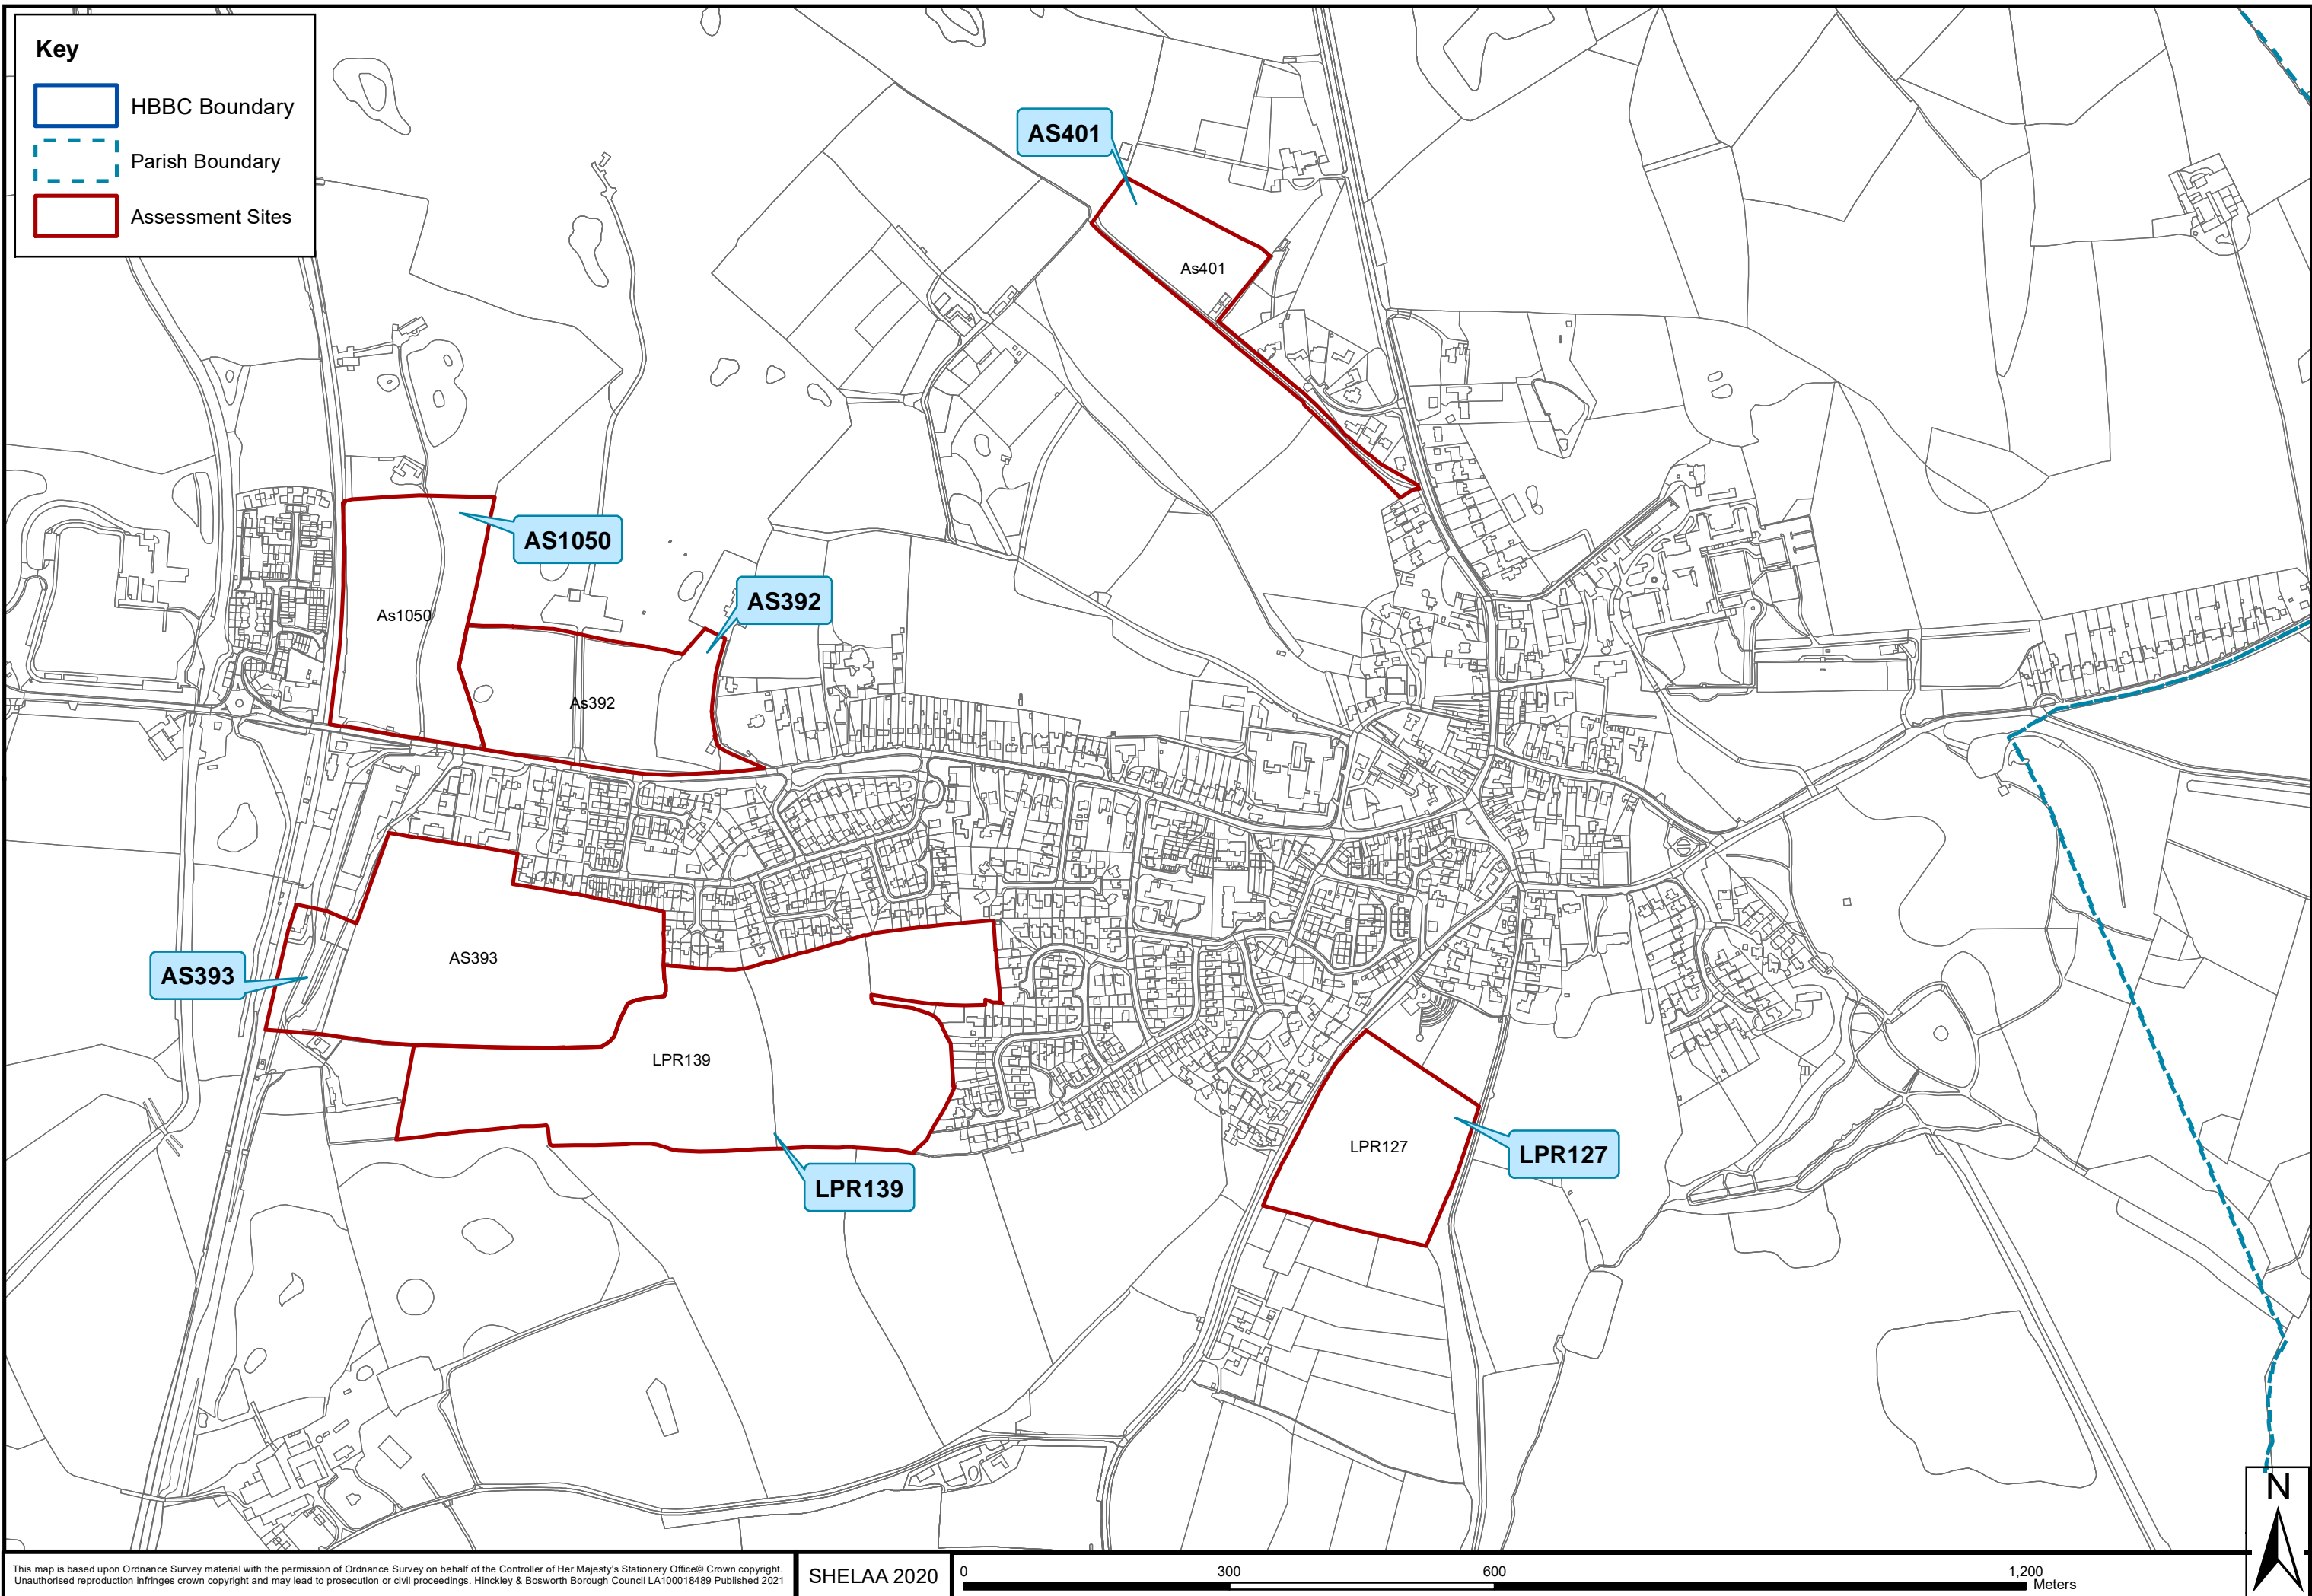

SHELAA 2020 Overview Map - Settlement: Hinckley Central

SHELAA 2020 Overview Map - Settlement: Hinckley North

This map is based upon Ordnance Survey material with the permission of Ordnance Survey on behalf of the Controller of Her Majesty's Stationery Office © Crown copyright. Unauthorised reproduction infringes crown copyright and may lead to prosecution or civil proceedings. Hinckley & Bosworth Borough Council LA100018489 Published 2021

SHELAA 2020 Overview Map - Settlement: Hinckley West

Key

- HBBC Boundary
- Parish Boundary
- Assessment Sites

SHELAA 2020 Overview Map - Settlement: Kirkby Mallory

SHELAA 2020 Overview Map - Settlement: Market Bosworth

SHELAA 2020 Overview Map - Settlement: Markfield

SHELAA 2020 Overview Map - Settlement: Markfield West

This map is based upon Ordnance Survey material with the permission of Ordnance Survey on behalf of the Controller of Her Majesty's Stationery Office © Crown copyright. Unauthorised reproduction infringes crown copyright and may lead to prosecution or civil proceedings. Hinckley & Bosworth Borough Council LA100018489 Published 2021

SHELAA 2020 Overview Map - Settlement: Orton on the Hill

SHELAA 2020 Overview Map - Settlement: Peckleton

SHELAA 2020 Overview Map - Settlement: Ratby

This map is based upon Ordnance Survey material with the permission of Ordnance Survey on behalf of the Controller of Her Majesty's Stationery Office © Crown copyright. Unauthorised reproduction infringes crown copyright and may lead to prosecution or civil proceedings. Hinckley & Bosworth Borough Council LA100018489 Published 2021