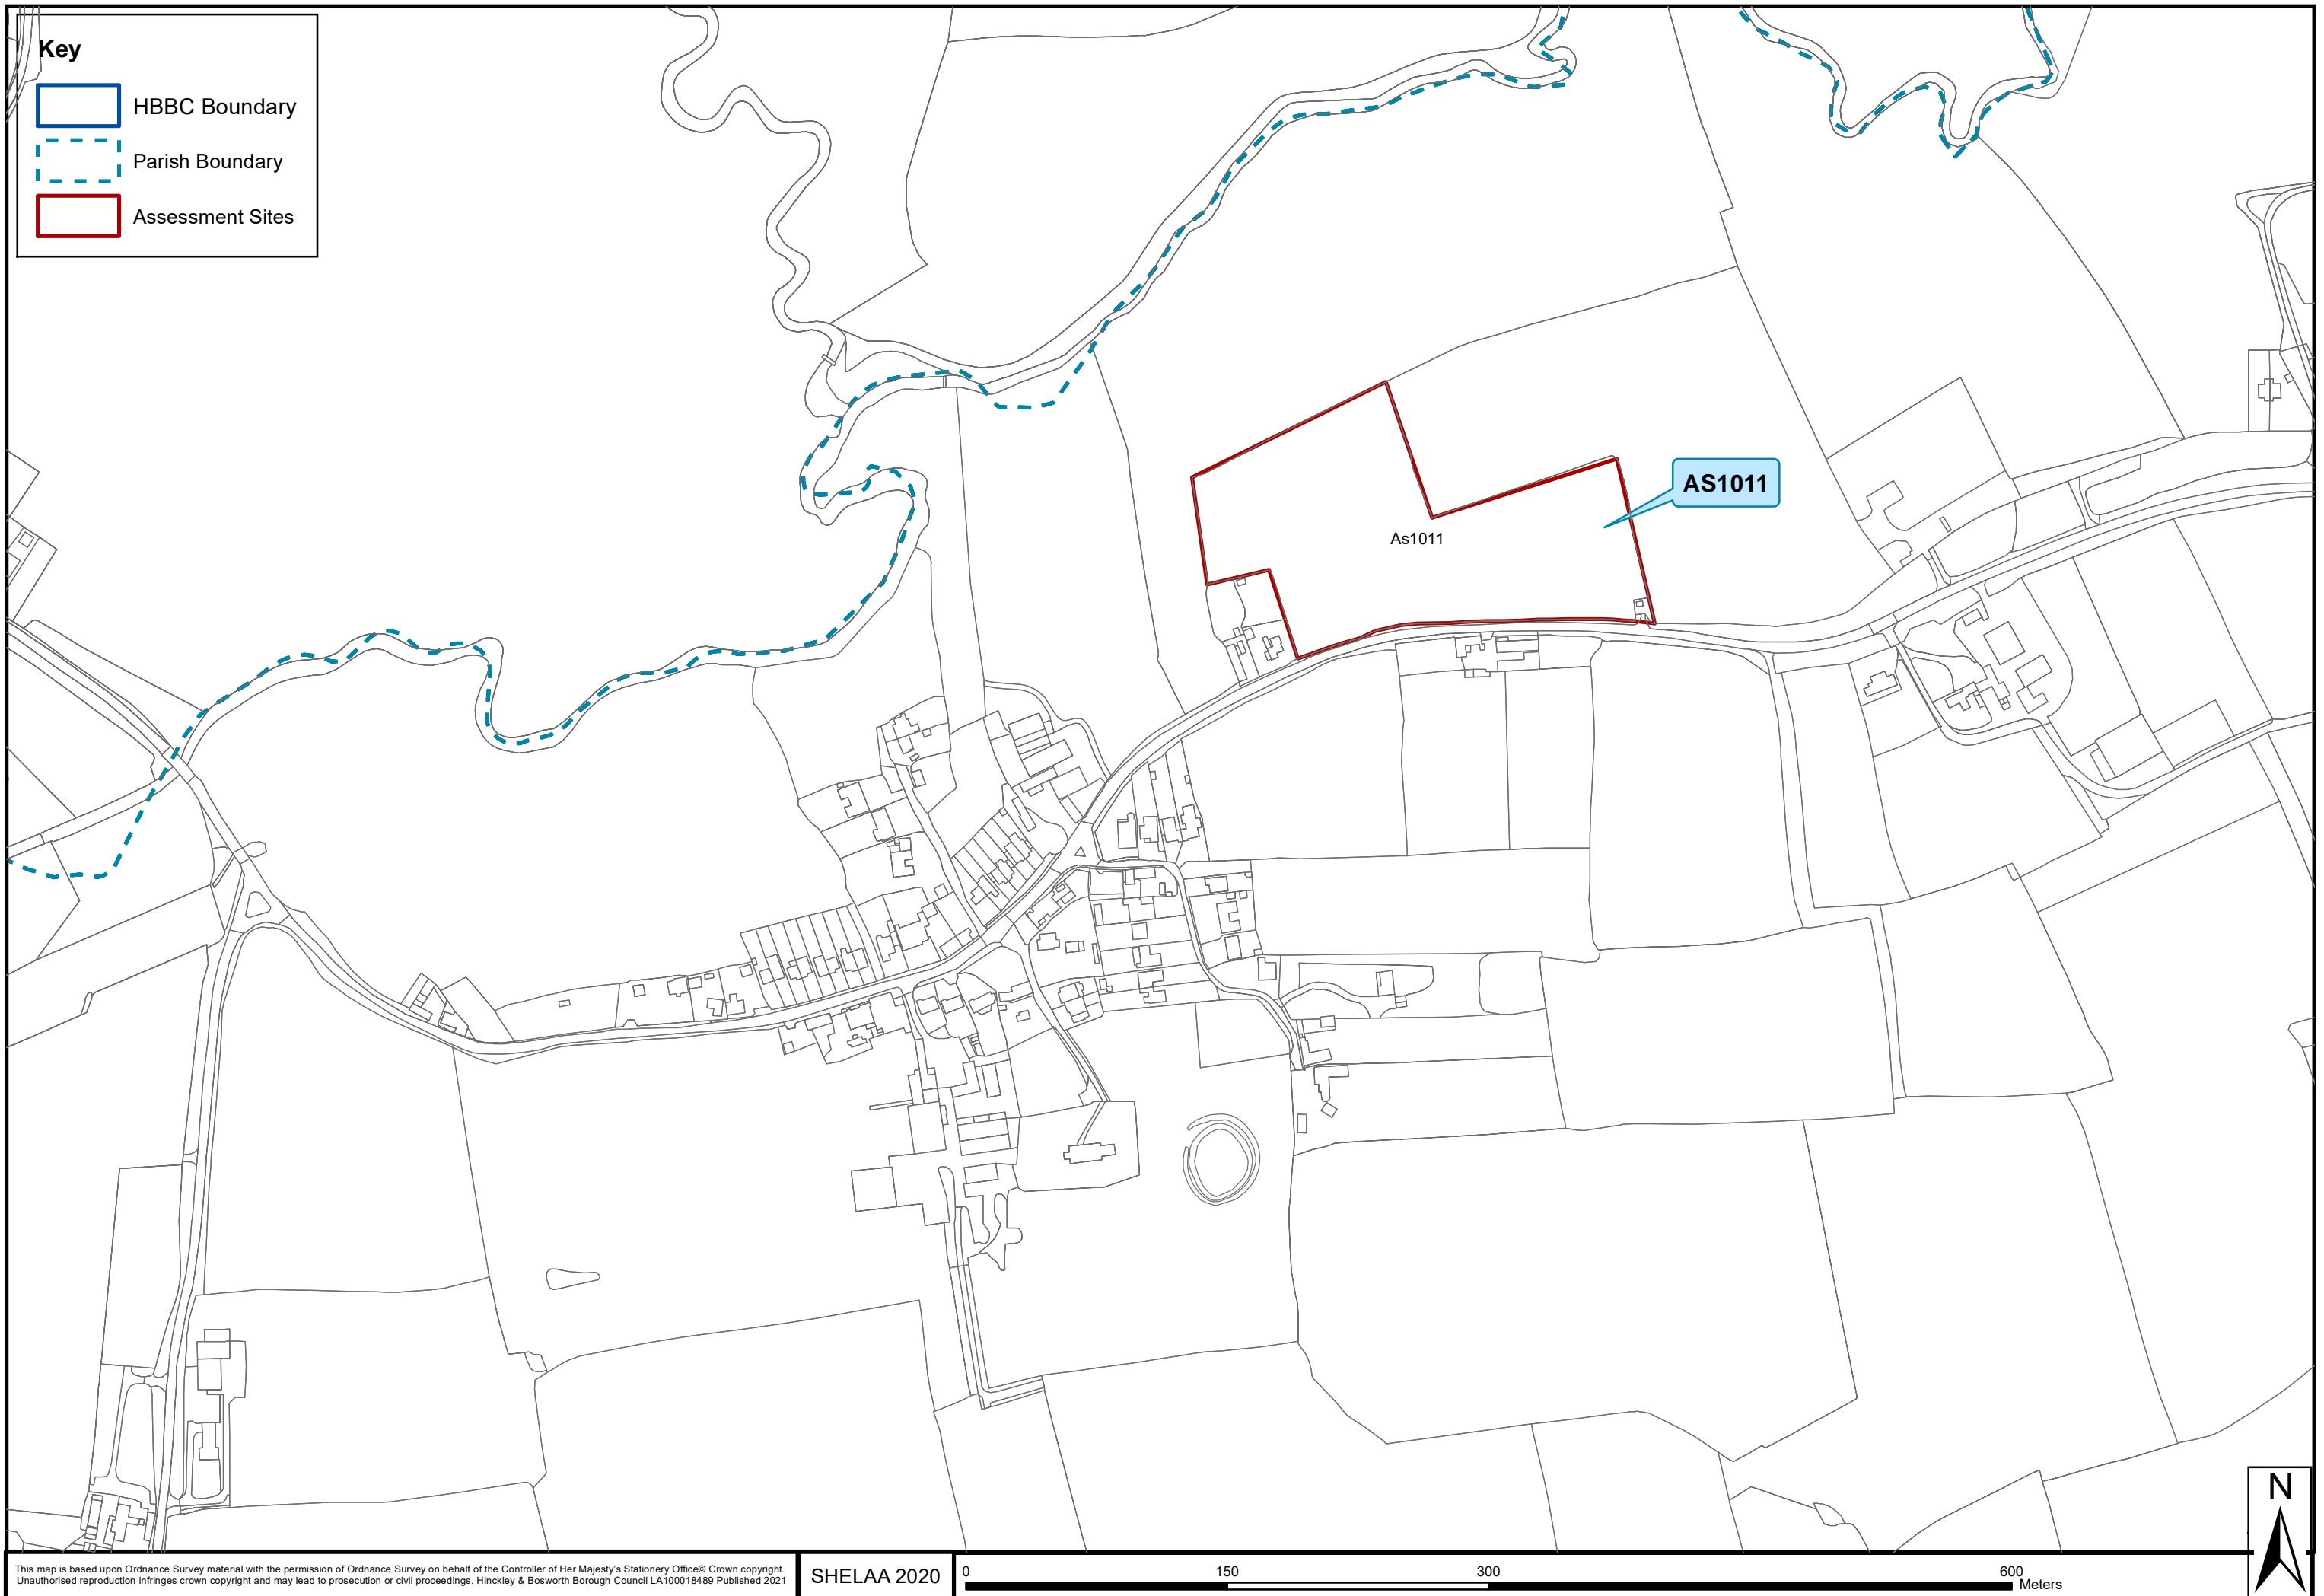

SHELAA 2020 Overview Map - Settlement: Nailstone

SHELAA 2020 Overview Map - Settlement: Newbold Verdon

Key

- HBBC Boundary
- Parish Boundary
- Assessment Sites

SHELAA 2020 Overview Map - Settlement: Norton Juxta Twycross

SHELAA 2020 Overview Map - Settlement: Orton on the Hill

SHELAA 2020 Overview Map - Settlement: Peckleton

SHELAA 2020 Overview Map - Settlement: Ratby

This map is based upon Ordnance Survey material with the permission of Ordnance Survey on behalf of the Controller of Her Majesty's Stationery Office © Crown copyright. Unauthorised reproduction infringes crown copyright and may lead to prosecution or civil proceedings. Hinckley & Bosworth Borough Council LA100018489 Published 2021

SHELAA 2020 Overview Map - Settlement: Ratcliffe Culey

SHELAA 2020 Overview Map - Settlement: Shackerstone

SHELAA 2020 Overview Map - Settlement: Sheepy Magna

This map is based upon Ordnance Survey material with the permission of Ordnance Survey on behalf of the Controller of Her Majesty's Stationery Office© Crown copyright. Unauthorised reproduction infringes crown copyright and may lead to prosecution or civil proceedings. Hinckley & Bosworth Borough Council LA100018489 Published 2021

SHELAA 2020 Overview Map - Settlement: Sibson

SHELAA 2020 Overview Map - Settlement: Stanton Under Bardon

SHELAA 2020 Overview Map - Settlement: Stapleton

SHELAA 2020 Overview Map - Settlement: Stoke Golding