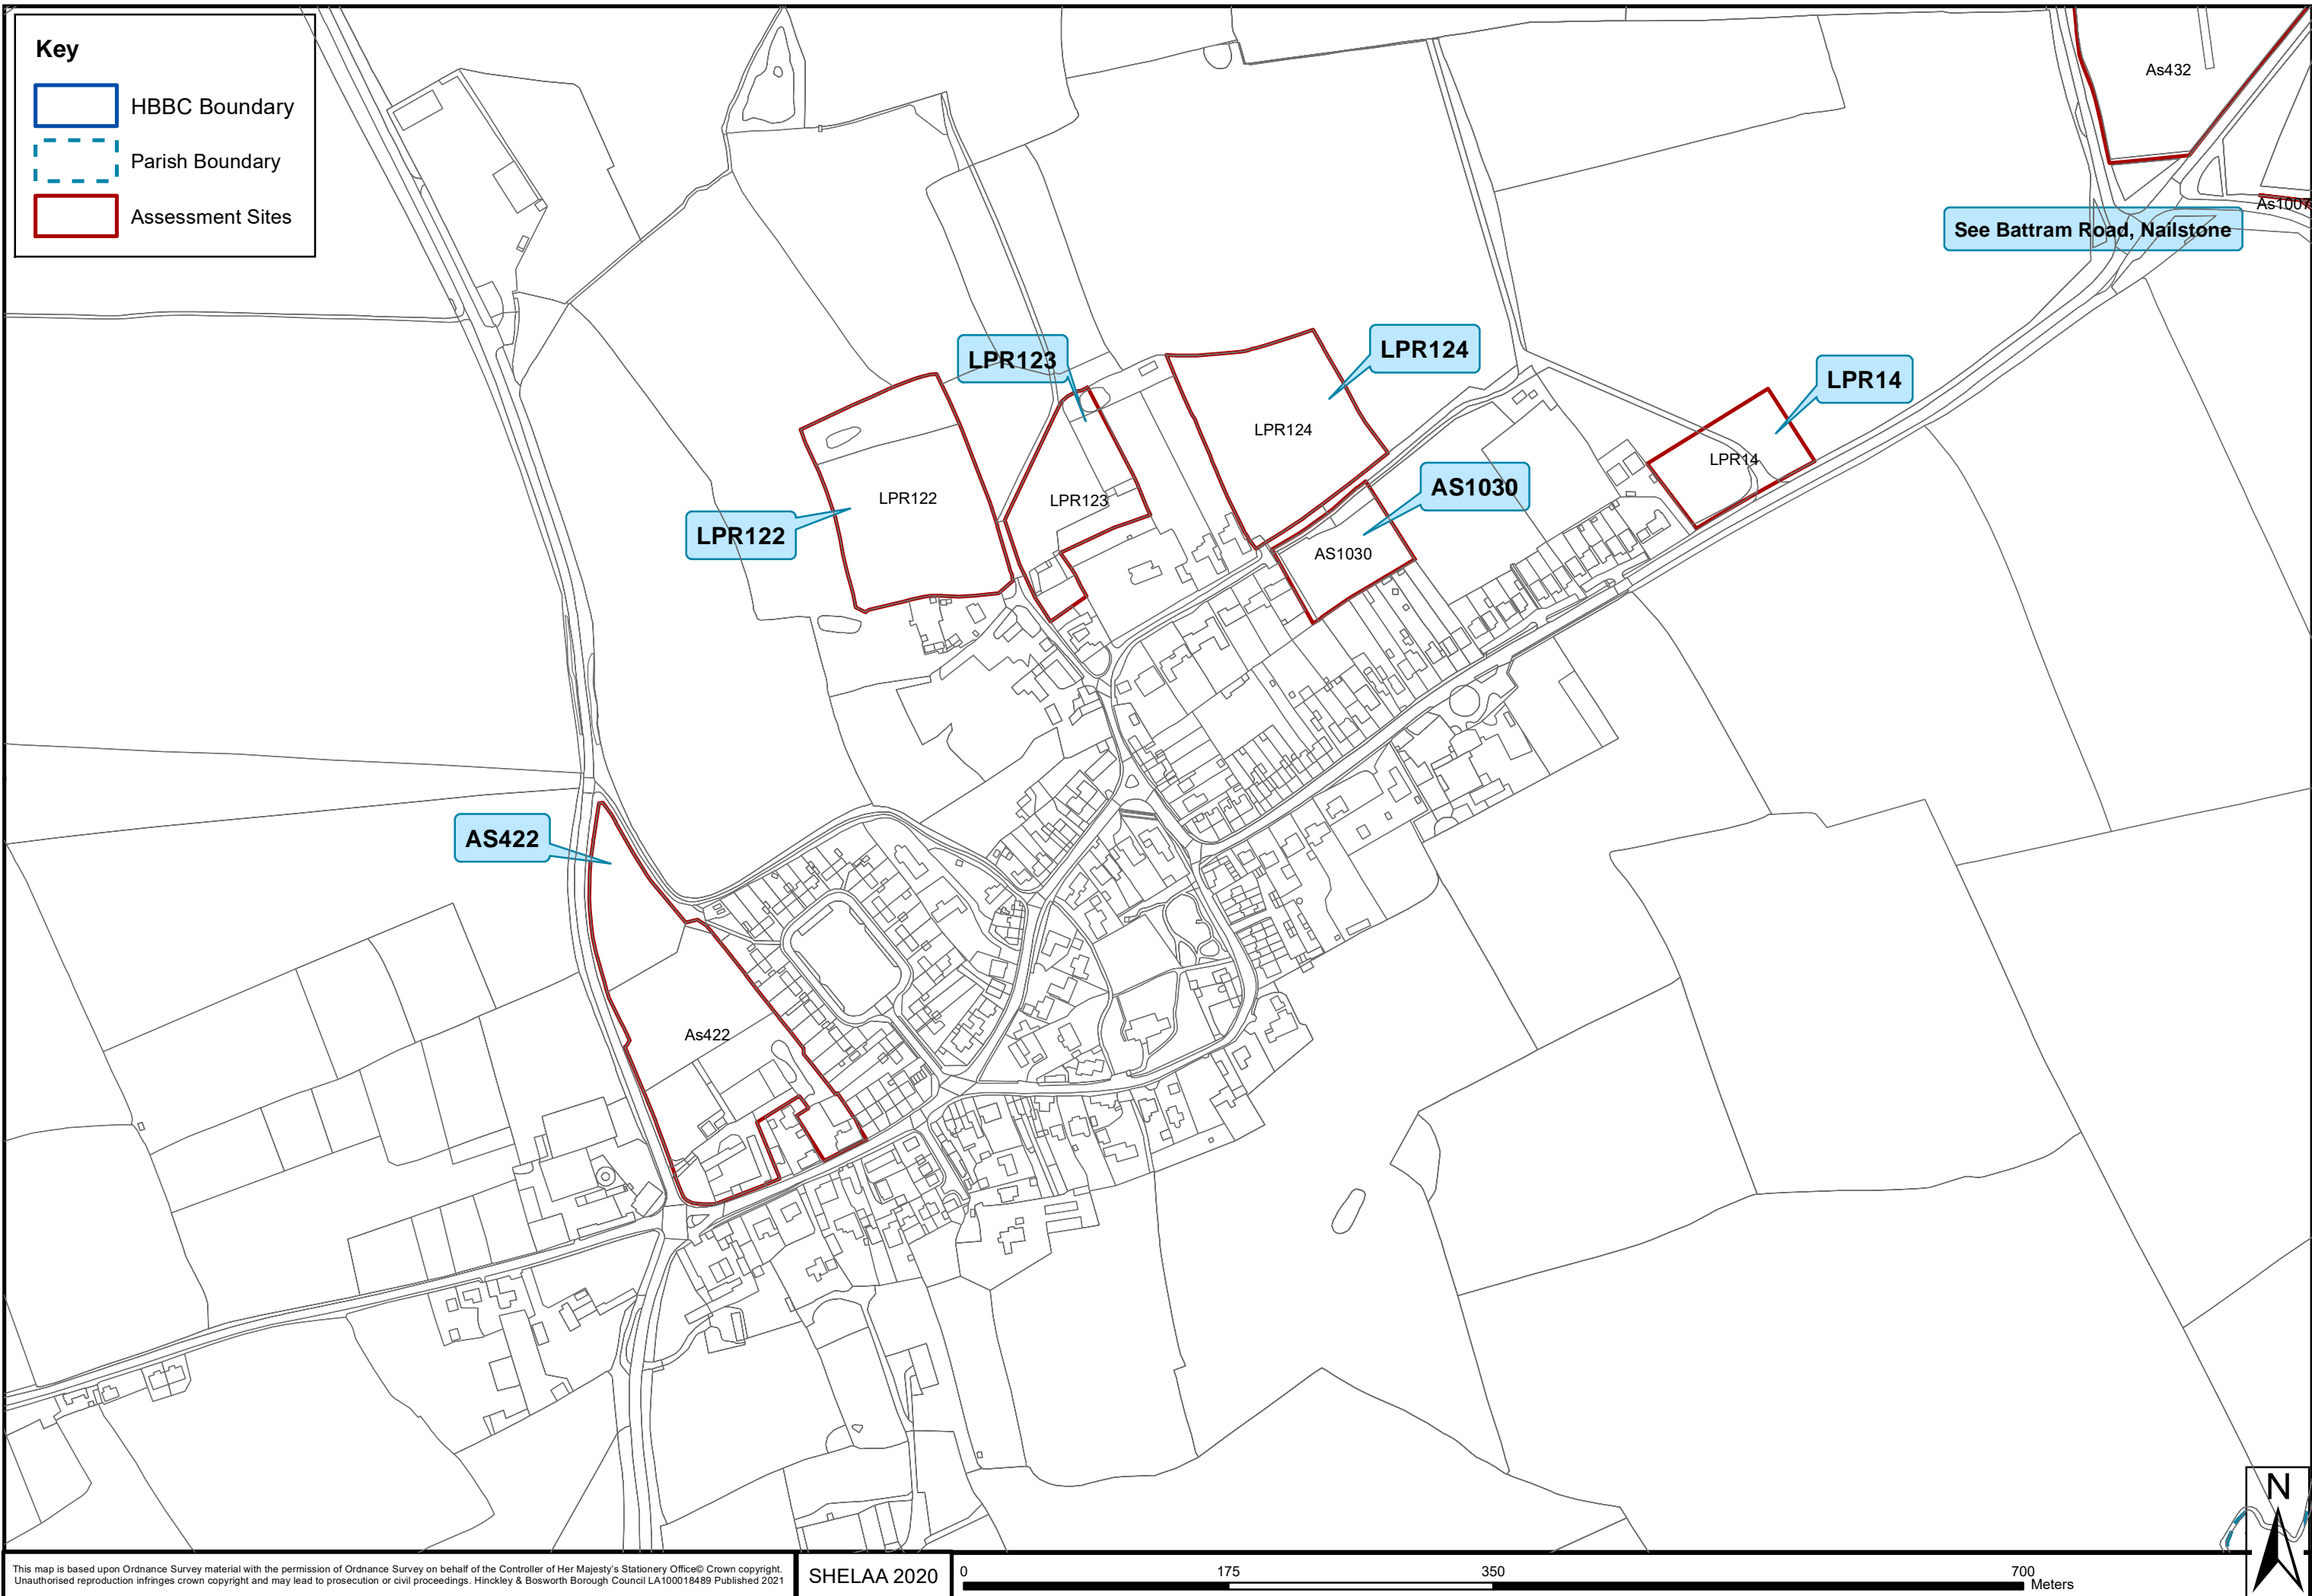

SHELAA 2020 Overview Map - Settlement: Hinckley Central

SHELAA 2020 Overview Map - Settlement: Hinckley North

This map is based upon Ordnance Survey material with the permission of Ordnance Survey on behalf of the Controller of Her Majesty's Stationery Office © Crown copyright. Unauthorised reproduction infringes crown copyright and may lead to prosecution or civil proceedings. Hinckley & Bosworth Borough Council LA100018489 Published 2021

SHELAA 2020 Overview Map - Settlement: Markfield

SHELAA 2020 Overview Map - Settlement: Markfield West

This map is based upon Ordnance Survey material with the permission of Ordnance Survey on behalf of the Controller of Her Majesty's Stationery Office © Crown copyright. Unauthorised reproduction infringes crown copyright and may lead to prosecution or civil proceedings. Hinckley & Bosworth Borough Council LA100018489 Published 2021

SHELAA 2020 Overview Map - Settlement: Nailstone

SHELAA 2020 Overview Map - Settlement: Newbold Verdon

Key

- HBBC Boundary
- Parish Boundary
- Assessment Sites

SHELAA 2020 Overview Map - Settlement: Norton Juxta Twycross

SHELAA 2020 Overview Map - Settlement: Orton on the Hill

SHELAA 2020 Overview Map - Settlement: Peckleton

SHELAA 2020 Overview Map - Settlement: Ratby

This map is based upon Ordnance Survey material with the permission of Ordnance Survey on behalf of the Controller of Her Majesty's Stationery Office © Crown copyright. Unauthorised reproduction infringes crown copyright and may lead to prosecution or civil proceedings. Hinckley & Bosworth Borough Council LA100018489 Published 2021