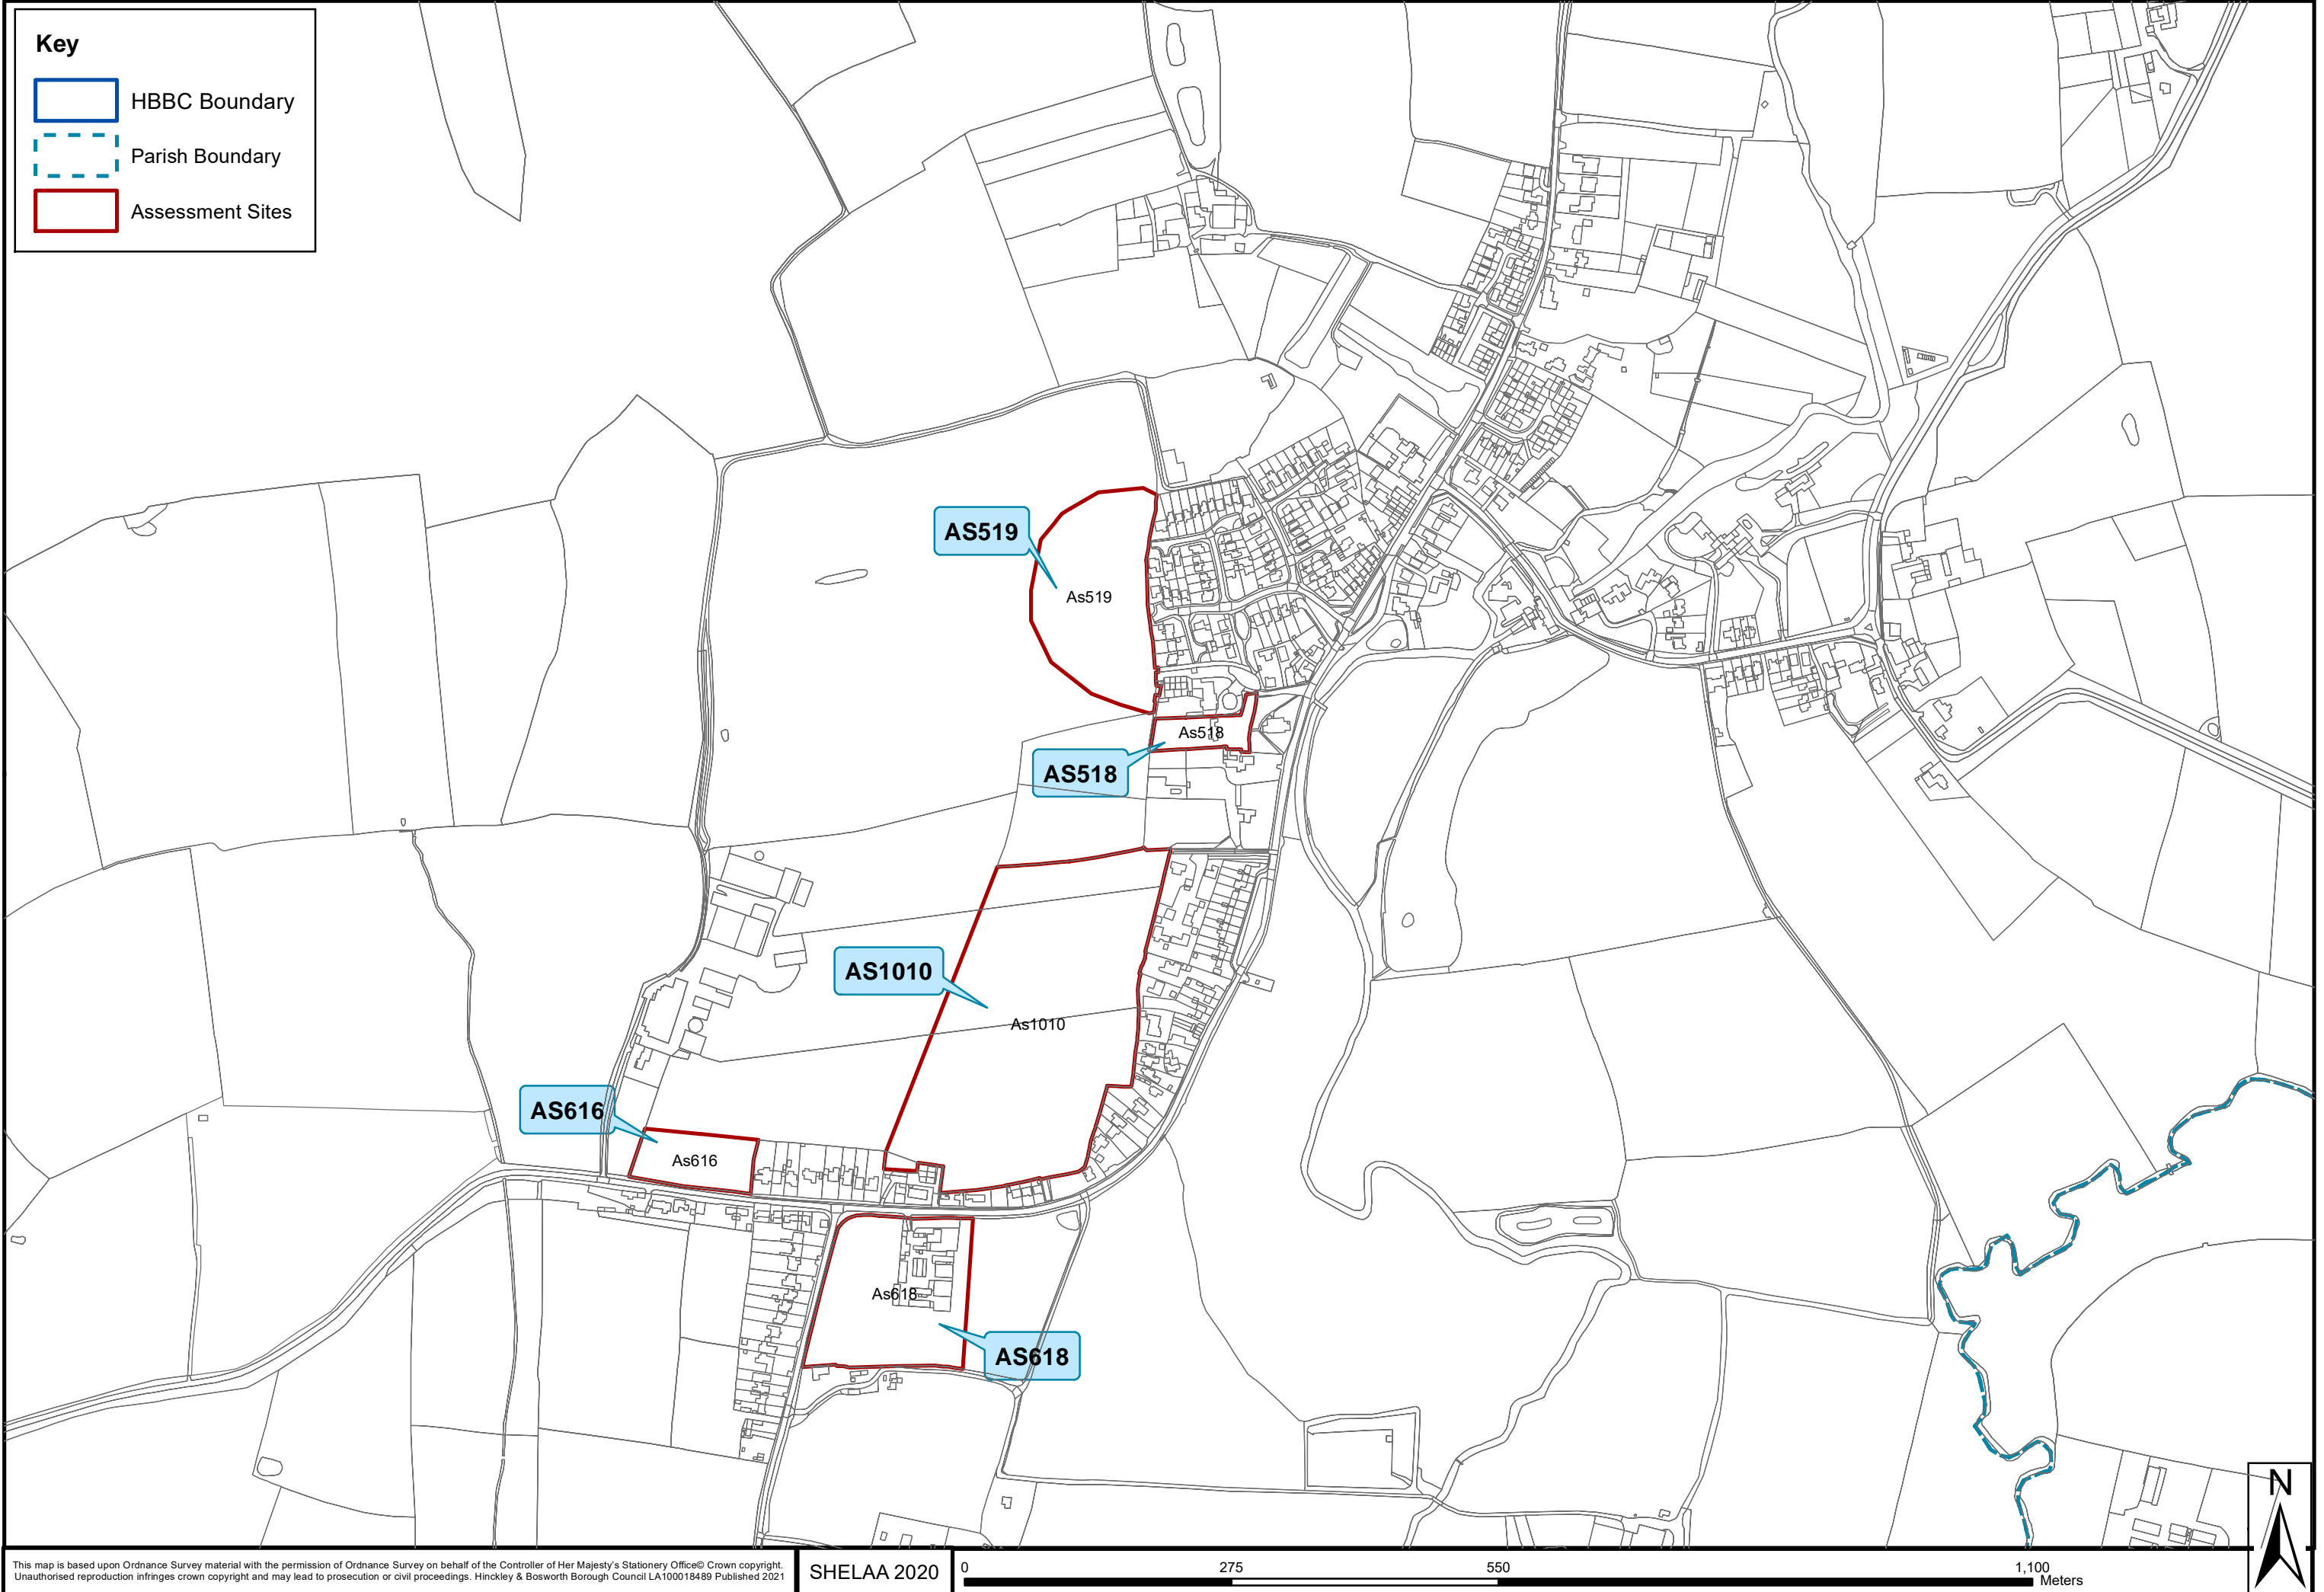

SHELAA 2020 Overview Map - Settlement: Hinckley Central

SHELAA 2020 Overview Map - Settlement: Hinckley North

This map is based upon Ordnance Survey material with the permission of Ordnance Survey on behalf of the Controller of Her Majesty's Stationery Office © Crown copyright. Unauthorised reproduction infringes crown copyright and may lead to prosecution or civil proceedings. Hinckley & Bosworth Borough Council LA100018489 Published 2021

SHELAA 2020 Overview Map - Settlement: Orton on the Hill

SHELAA 2020 Overview Map - Settlement: Peckleton

SHELAA 2020 Overview Map - Settlement: Ratby

This map is based upon Ordnance Survey material with the permission of Ordnance Survey on behalf of the Controller of Her Majesty's Stationery Office © Crown copyright. Unauthorised reproduction infringes crown copyright and may lead to prosecution or civil proceedings. Hinckley & Bosworth Borough Council LA100018489 Published 2021

SHELAA 2020 Overview Map - Settlement: Ratcliffe Culey

SHELAA 2020 Overview Map - Settlement: Shackerstone

SHELAA 2020 Overview Map - Settlement: Sheepy Magna

This map is based upon Ordnance Survey material with the permission of Ordnance Survey on behalf of the Controller of Her Majesty's Stationery Office© Crown copyright. Unauthorised reproduction infringes crown copyright and may lead to prosecution or civil proceedings. Hinckley & Bosworth Borough Council LA100018489 Published 2021

SHELAA 2020 Overview Map - Settlement: Sibson

SHELAA 2020 Overview Map - Settlement: Stanton Under Bardon

SHELAA 2020 Overview Map - Settlement: Stapleton

SHELAA 2020 Overview Map - Settlement: Stoke Golding