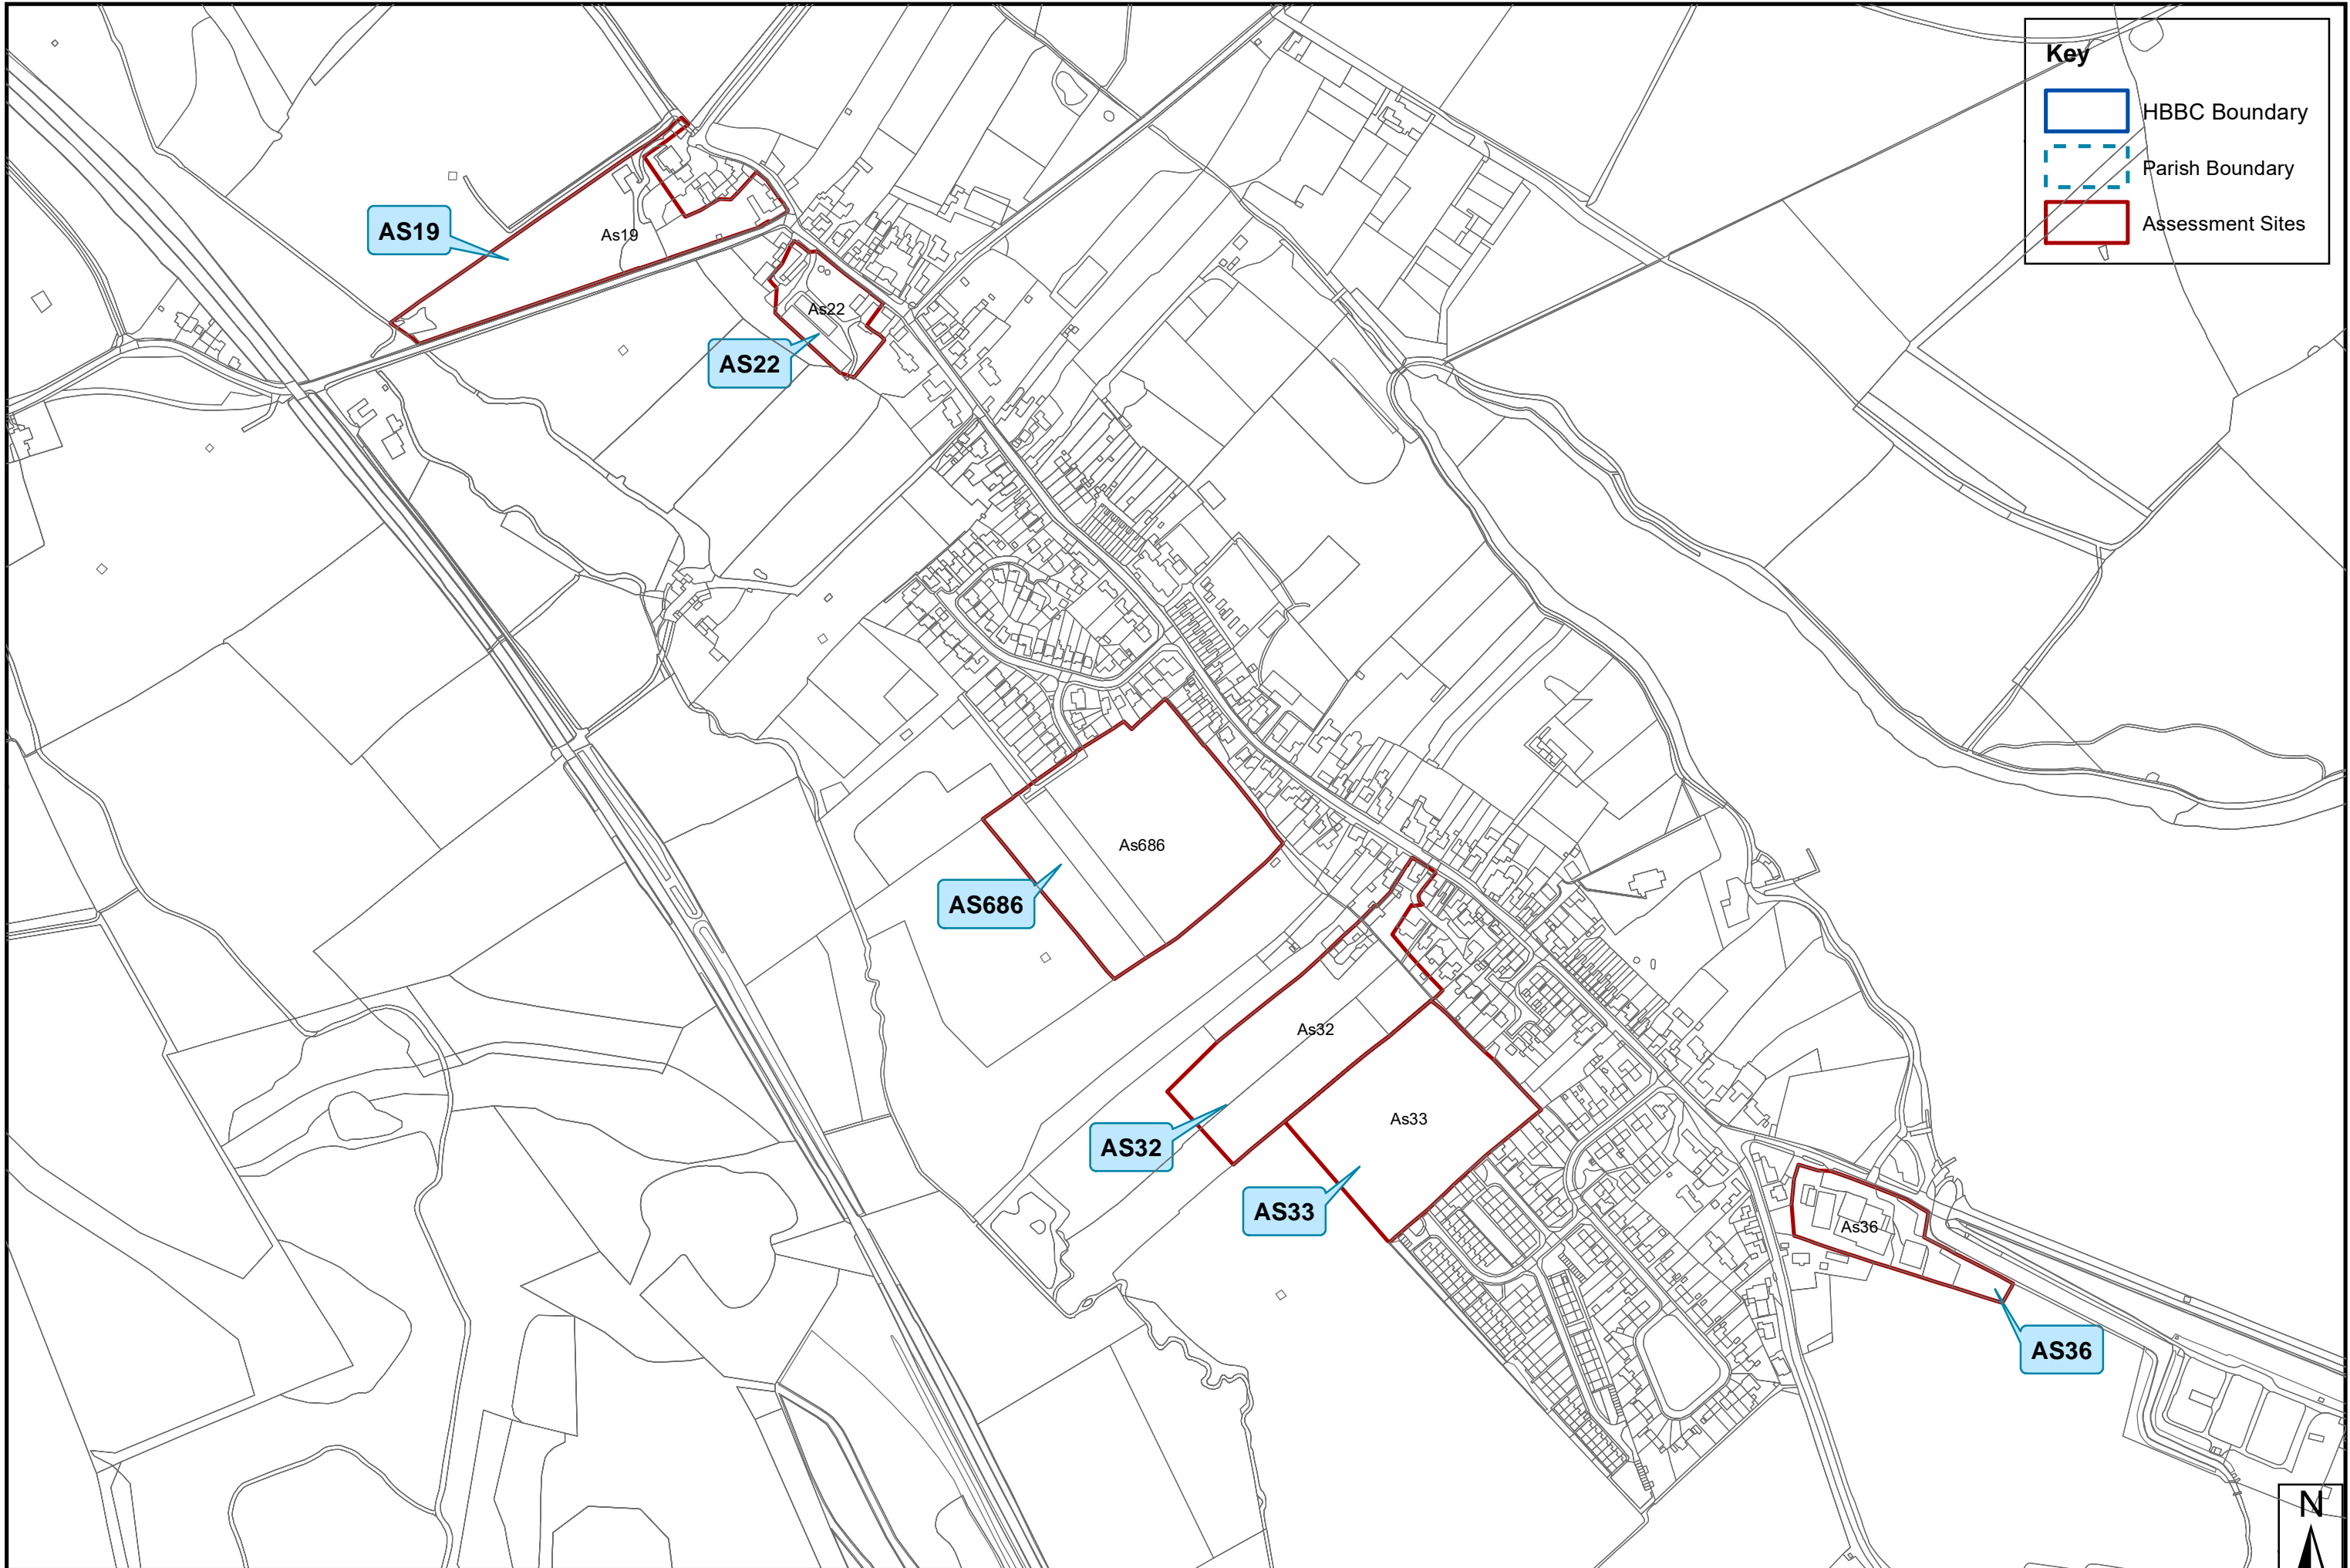

SHELAA 2020 Overview Map - Settlement: Ratcliffe Culey

SHELAA 2020 Overview Map - Settlement: Shackerstone

SHELAA 2020 Overview Map - Settlement: Sheepy Magna

This map is based upon Ordnance Survey material with the permission of Ordnance Survey on behalf of the Controller of Her Majesty's Stationery Office© Crown copyright. Unauthorised reproduction infringes crown copyright and may lead to prosecution or civil proceedings. Hinckley & Bosworth Borough Council LA100018489 Published 2021

SHELAA 2020 Overview Map - Settlement: Sibson

SHELAA 2020 Overview Map - Settlement: Stanton Under Bardon

SHELAA 2020 Overview Map - Settlement: Stapleton

SHELAA 2020 Overview Map - Settlement: Stoke Golding

SHELAA 2020

SHELAA 2020 Overview Map - Settlement: Thornton

Key

- HBBC Boundary
- Parish Boundary
- Assessment Sites

SHELAA 2020 Overview Map - Settlement: Twycross

SHELAA 2020 Overview Map - Settlement: Wellsborough

SHELAA 2020 Overview Map - Settlement: Witherley

SHELAA 2020 Overview Map - Settlement: Wykin Village