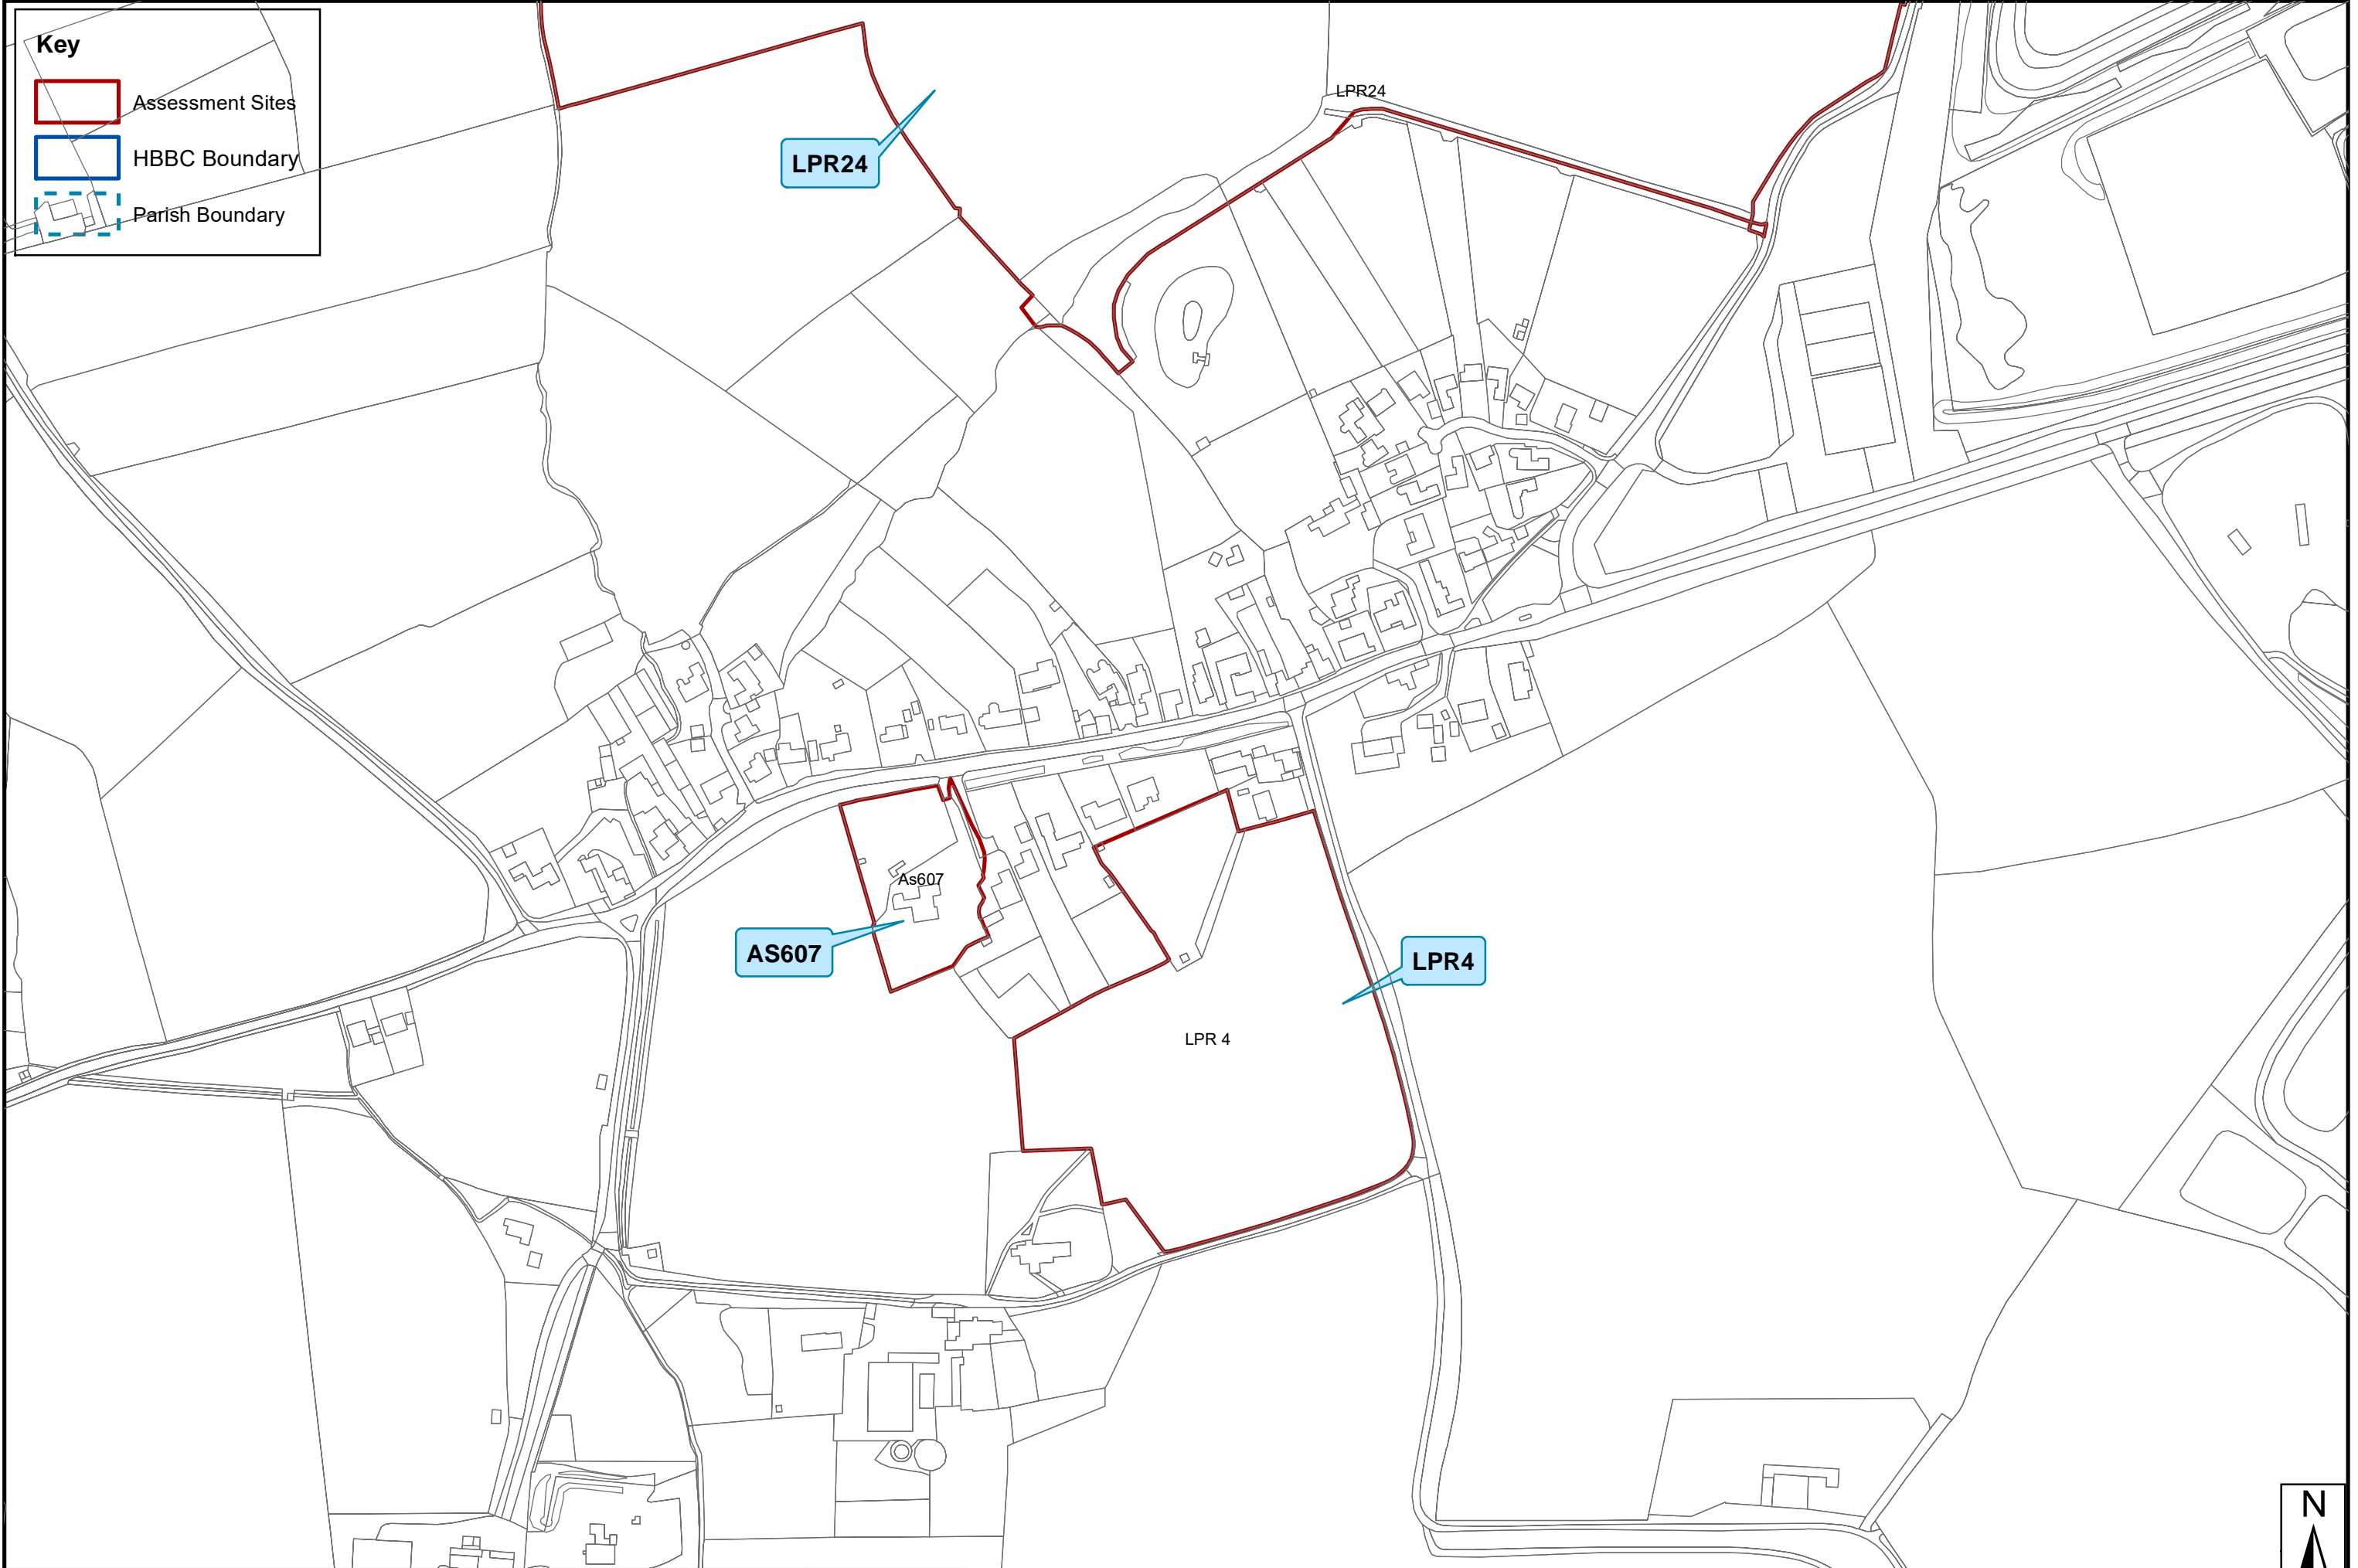

SHELAA 2020 Overview Map - Settlement: Markfield

SHELAA 2020 Overview Map - Settlement: Markfield West

This map is based upon Ordnance Survey material with the permission of Ordnance Survey on behalf of the Controller of Her Majesty's Stationery Office © Crown copyright. Unauthorised reproduction infringes crown copyright and may lead to prosecution or civil proceedings. Hinckley & Bosworth Borough Council LA100018489 Published 2021

SHELAA 2020 Overview Map - Settlement: Nailstone

SHELAA 2020 Overview Map - Settlement: Newbold Verdon

Key

- HBBC Boundary
- Parish Boundary
- Assessment Sites

SHELAA 2020 Overview Map - Settlement: Norton Juxta Twycross

SHELAA 2020 Overview Map - Settlement: Orton on the Hill

SHELAA 2020 Overview Map - Settlement: Peckleton

SHELAA 2020 Overview Map - Settlement: Ratby

This map is based upon Ordnance Survey material with the permission of Ordnance Survey on behalf of the Controller of Her Majesty's Stationery Office © Crown copyright. Unauthorised reproduction infringes crown copyright and may lead to prosecution or civil proceedings. Hinckley & Bosworth Borough Council LA100018489 Published 2021

SHELAA 2020 Overview Map - Settlement: Ratcliffe Culey

SHELAA 2020 Overview Map - Settlement: Shackerstone

SHELAA 2020 Overview Map - Settlement: Sheepy Magna

This map is based upon Ordnance Survey material with the permission of Ordnance Survey on behalf of the Controller of Her Majesty's Stationery Office© Crown copyright. Unauthorised reproduction infringes crown copyright and may lead to prosecution or civil proceedings. Hinckley & Bosworth Borough Council LA100018489 Published 2021