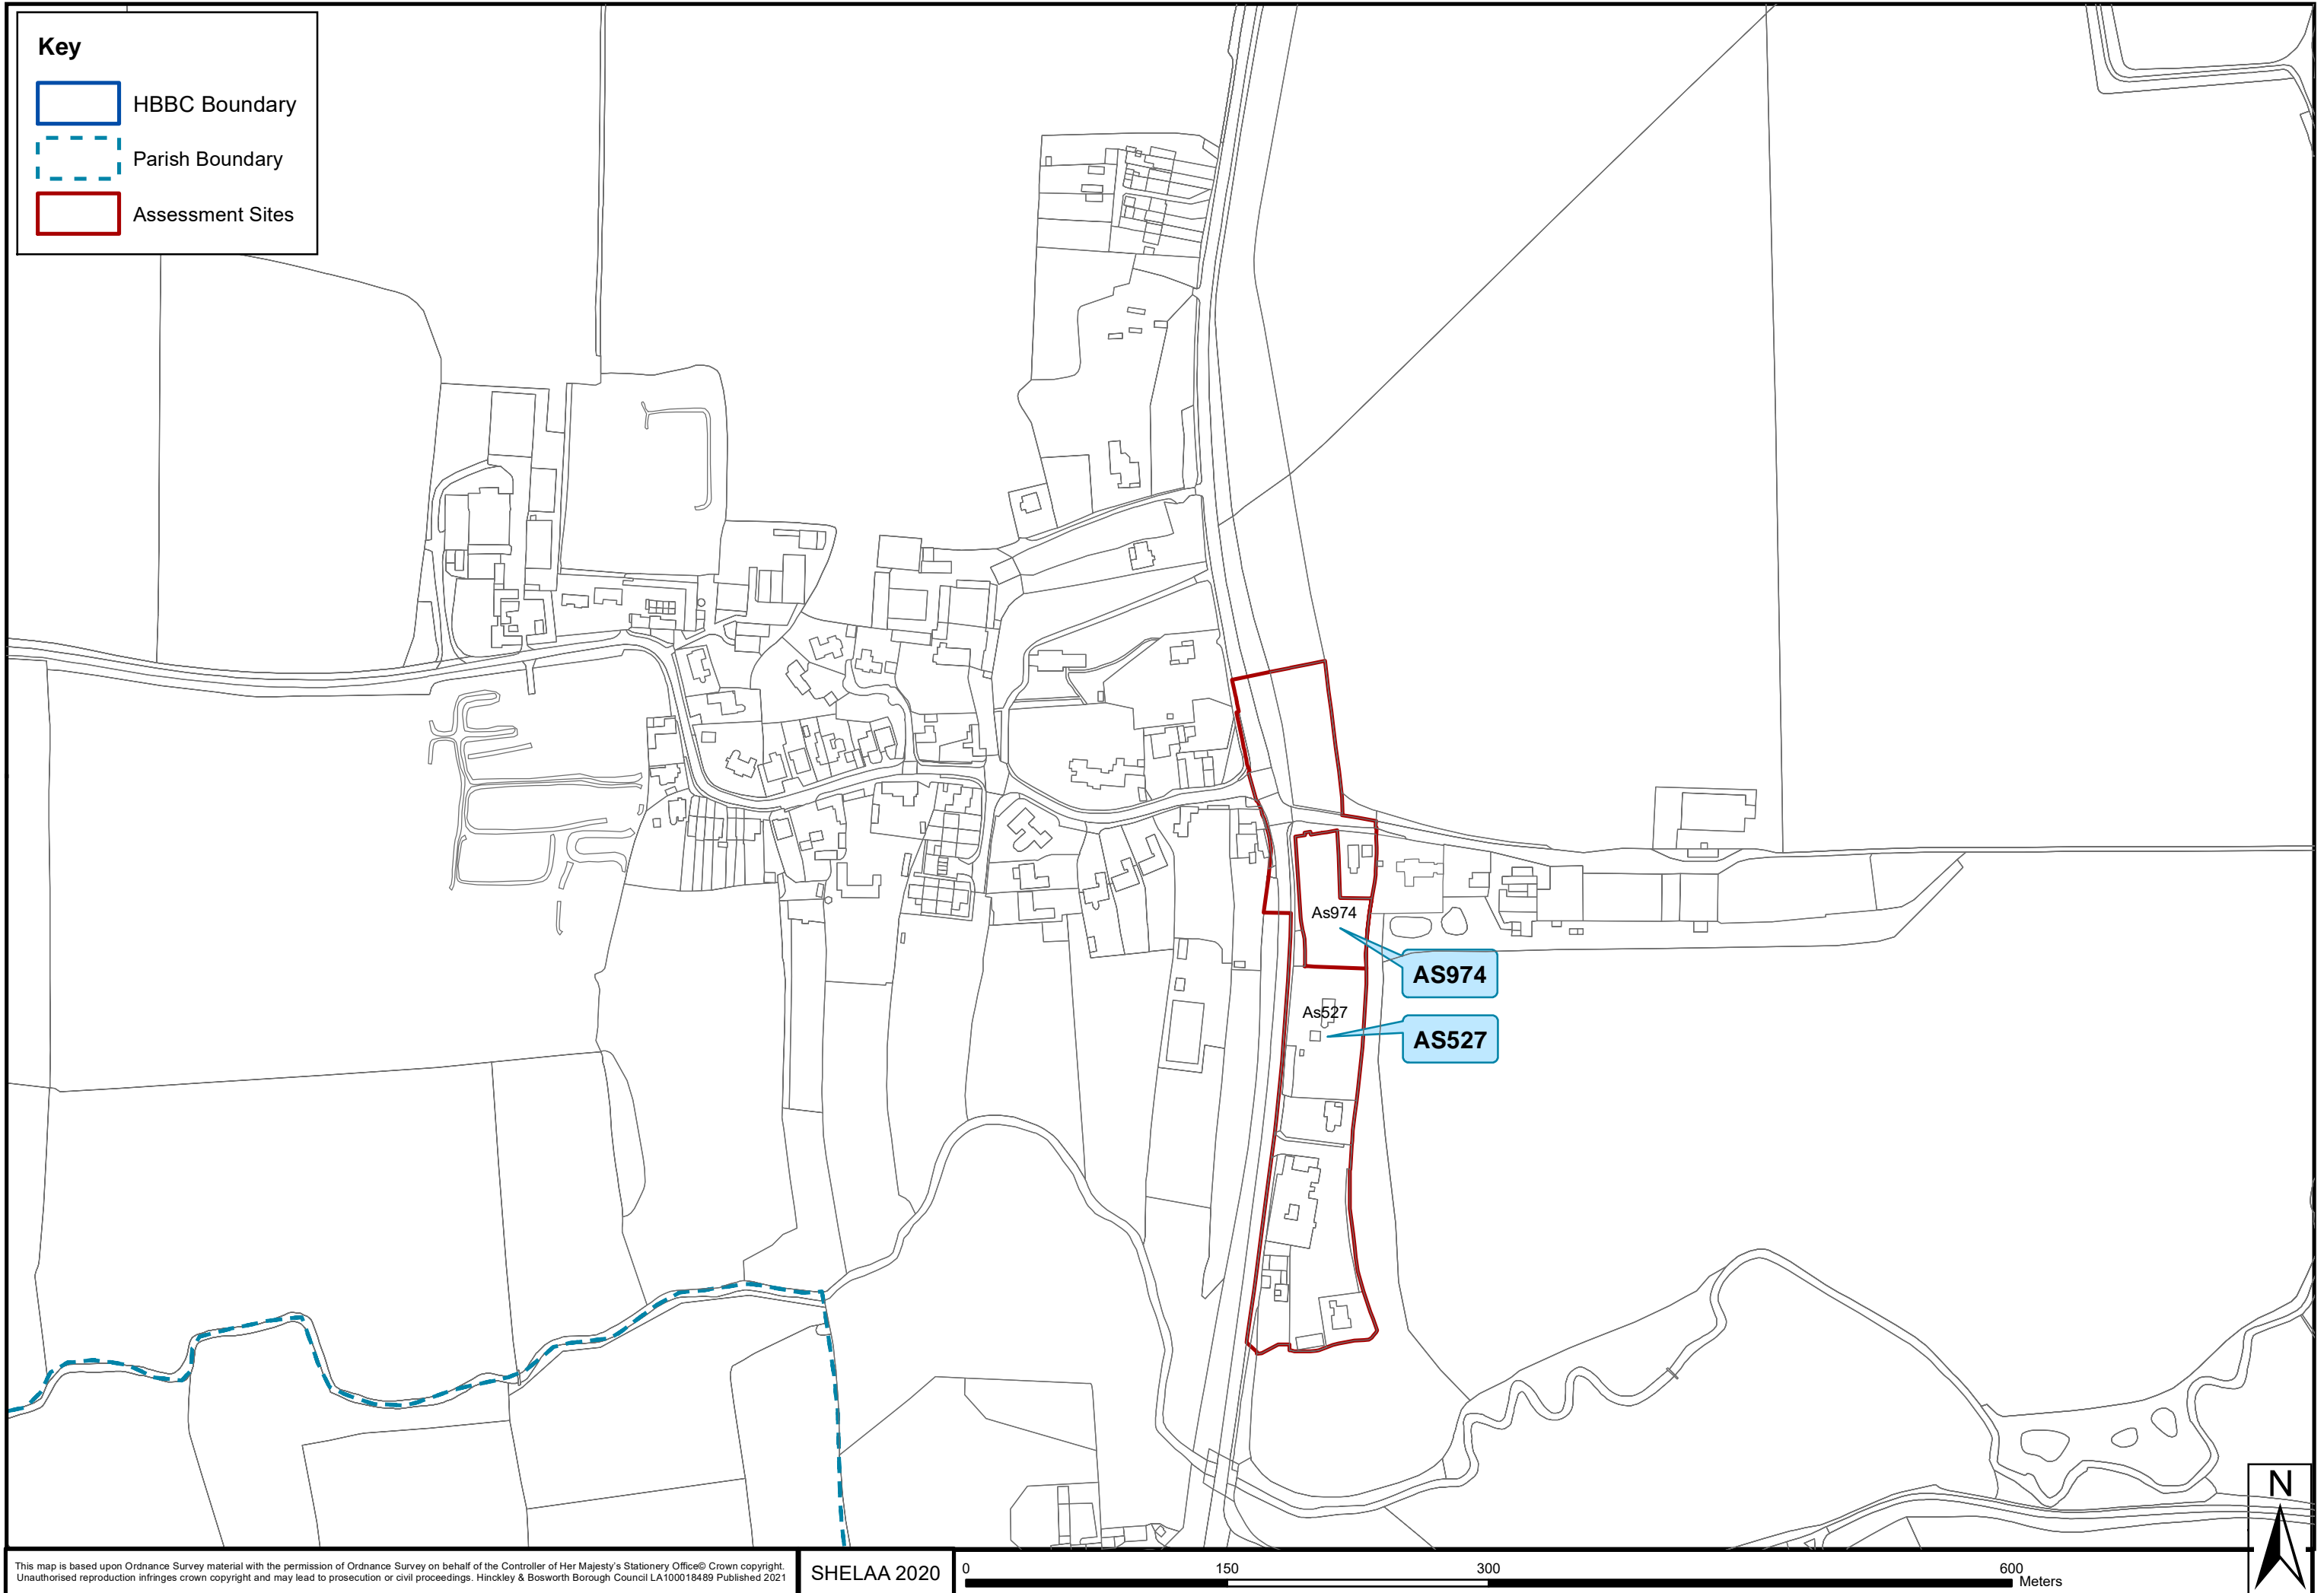

SHELAA 2020 Overview Map - Settlement: Hinckley Central

SHELAA 2020 Overview Map - Settlement: Hinckley North

This map is based upon Ordnance Survey material with the permission of Ordnance Survey on behalf of the Controller of Her Majesty's Stationery Office © Crown copyright. Unauthorised reproduction infringes crown copyright and may lead to prosecution or civil proceedings. Hinckley & Bosworth Borough Council LA100018489 Published 2021

SHELAA 2020 Overview Map - Settlement: Orton on the Hill

SHELAA 2020 Overview Map - Settlement: Peckleton

SHELAA 2020 Overview Map - Settlement: Ratby

This map is based upon Ordnance Survey material with the permission of Ordnance Survey on behalf of the Controller of Her Majesty's Stationery Office © Crown copyright. Unauthorised reproduction infringes crown copyright and may lead to prosecution or civil proceedings. Hinckley & Bosworth Borough Council LA100018489 Published 2021

SHELAA 2020 Overview Map - Settlement: Ratcliffe Culey

SHELAA 2020 Overview Map - Settlement: Shackerstone

SHELAA 2020 Overview Map - Settlement: Sheepy Magna

This map is based upon Ordnance Survey material with the permission of Ordnance Survey on behalf of the Controller of Her Majesty's Stationery Office© Crown copyright. Unauthorised reproduction infringes crown copyright and may lead to prosecution or civil proceedings. Hinckley & Bosworth Borough Council LA100018489 Published 2021

SHELAA 2020 Overview Map - Settlement: Sibson

SHELAA 2020 Overview Map - Settlement: Stanton Under Bardon

SHELAA 2020 Overview Map - Settlement: Stapleton

SHELAA 2020 Overview Map - Settlement: Stoke Golding