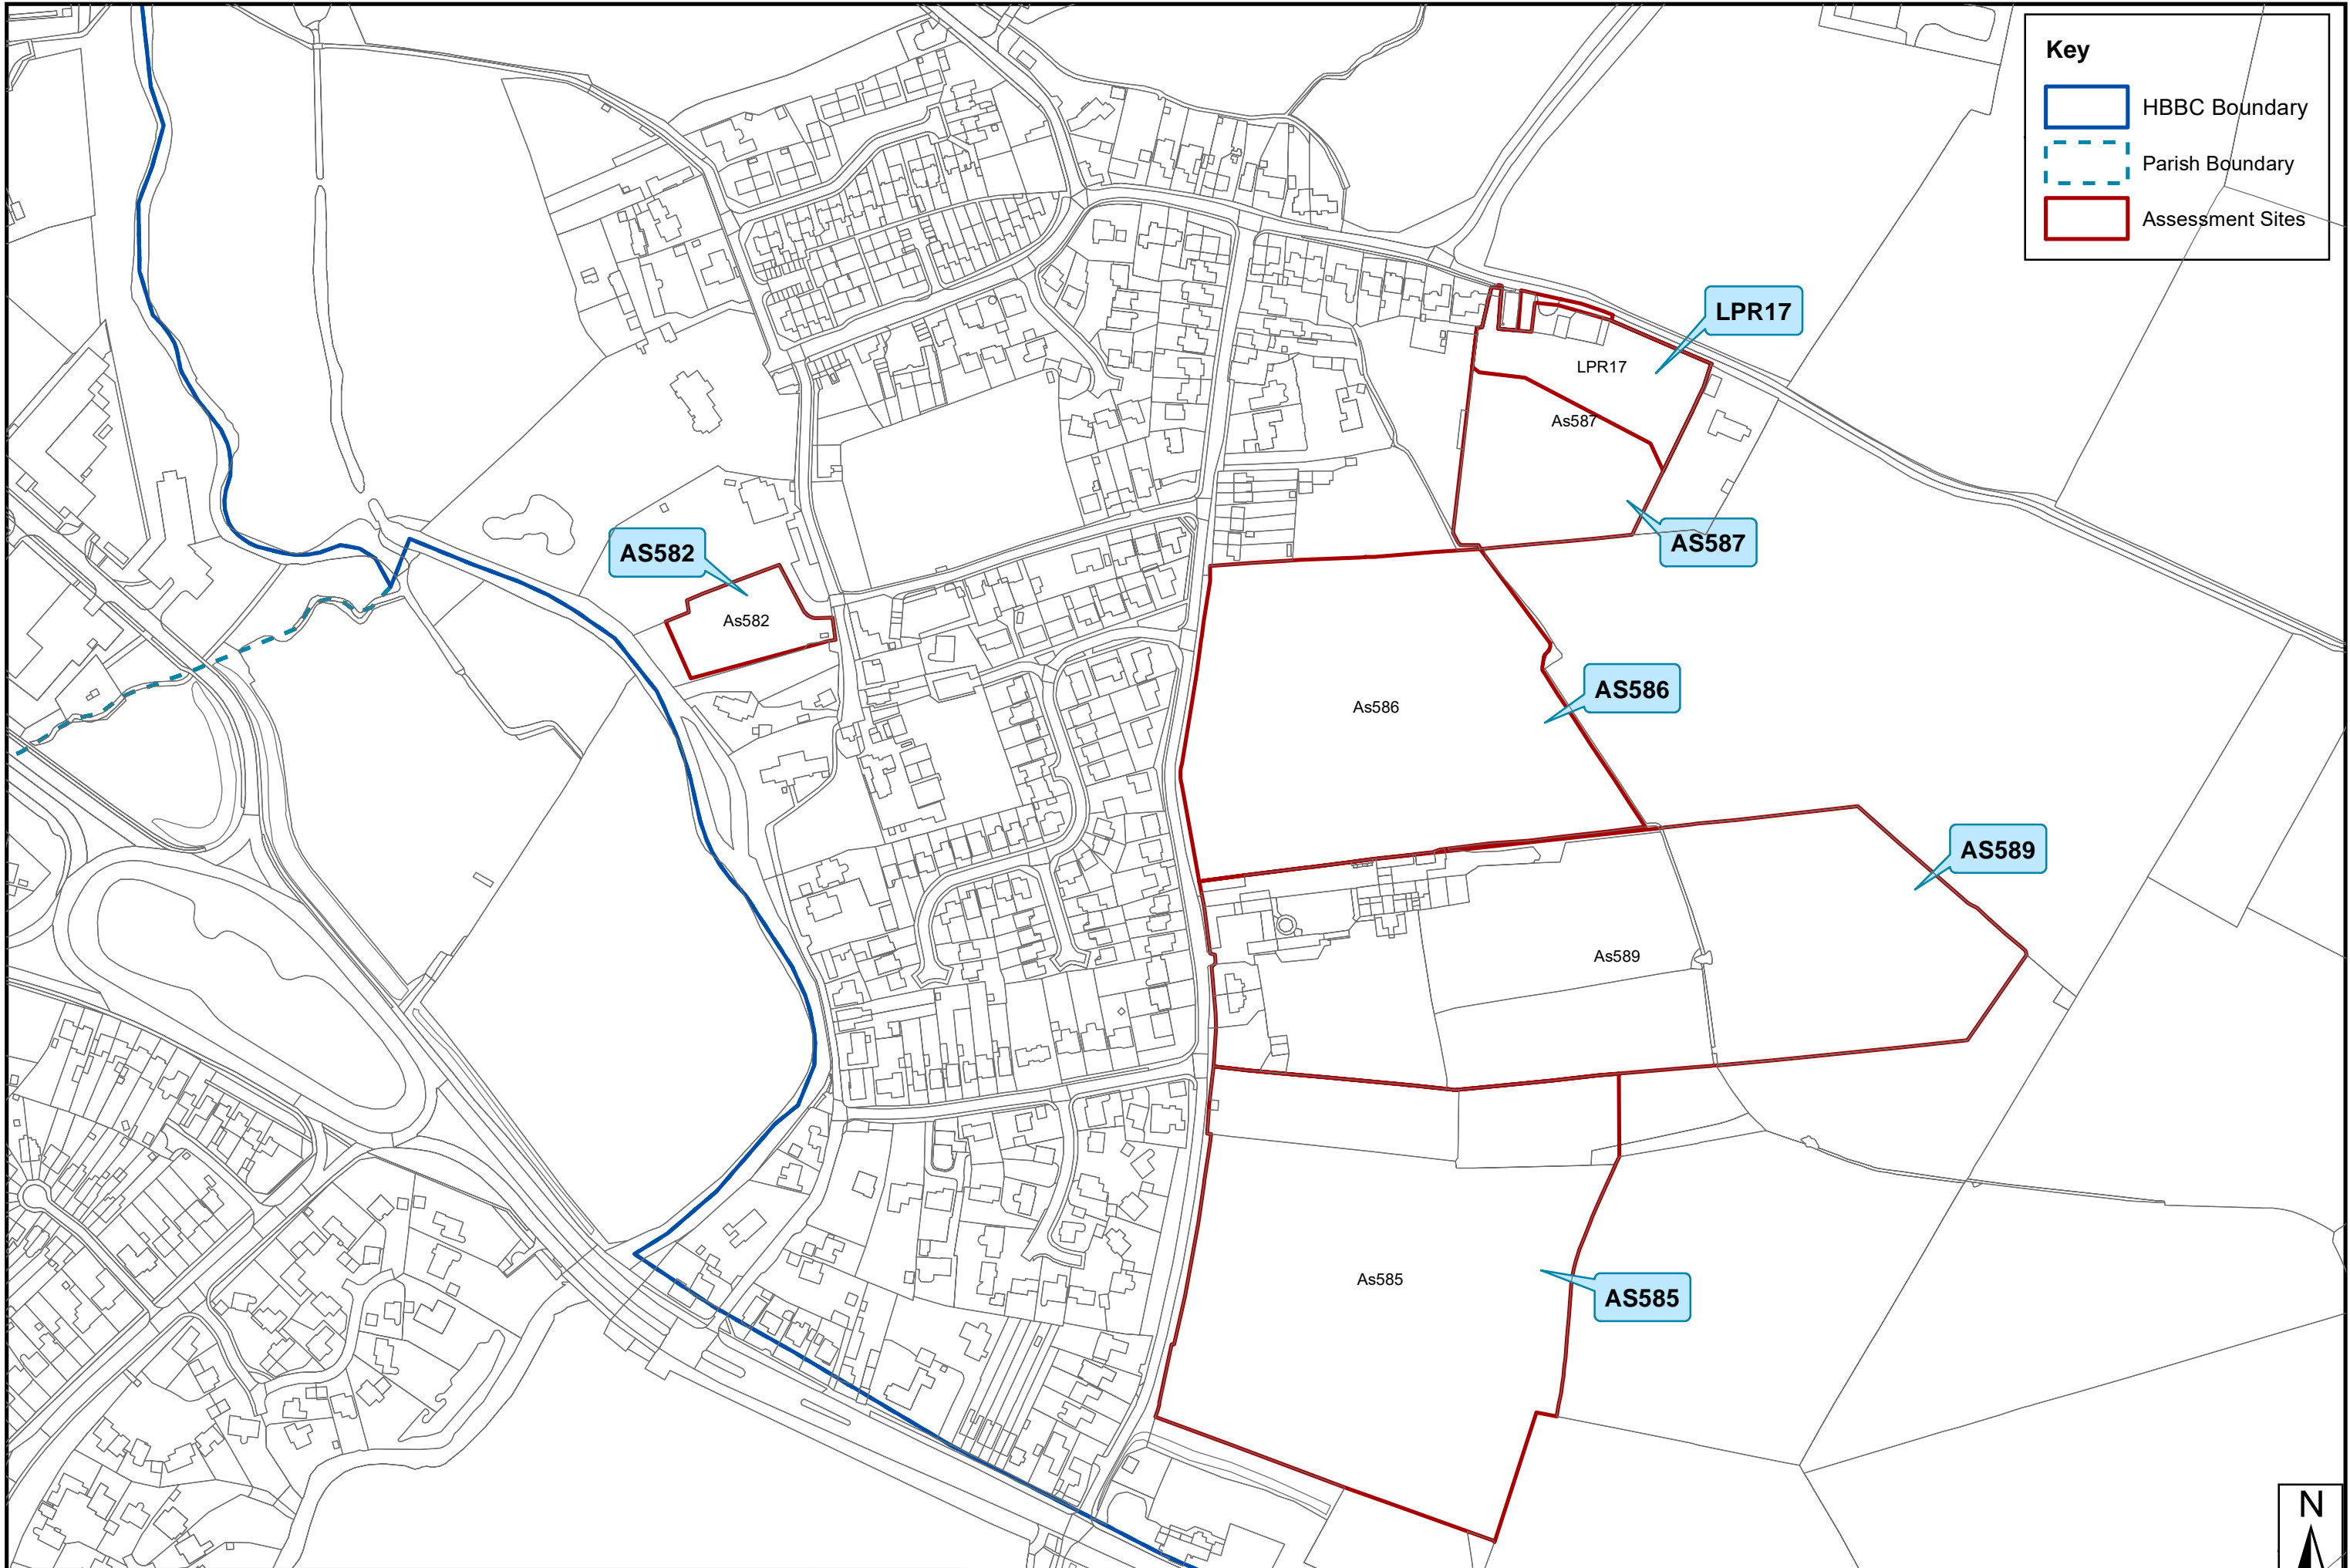

SHELAA 2020 Overview Map - Settlement: Ratcliffe Culey

SHELAA 2020 Overview Map - Settlement: Shackerstone

SHELAA 2020 Overview Map - Settlement: Sheepy Magna

This map is based upon Ordnance Survey material with the permission of Ordnance Survey on behalf of the Controller of Her Majesty's Stationery Office© Crown copyright. Unauthorised reproduction infringes crown copyright and may lead to prosecution or civil proceedings. Hinckley & Bosworth Borough Council LA100018489 Published 2021

SHELAA 2020 Overview Map - Settlement: Sibson

SHELAA 2020 Overview Map - Settlement: Stanton Under Bardon

SHELAA 2020 Overview Map - Settlement: Stapleton

SHELAA 2020 Overview Map - Settlement: Stoke Golding

SHELAA 2020

SHELAA 2020 Overview Map - Settlement: Thornton

Key

- HBBC Boundary
- Parish Boundary
- Assessment Sites

SHELAA 2020 Overview Map - Settlement: Twycross

SHELAA 2020 Overview Map - Settlement: Wellsborough

SHELAA 2020 Overview Map - Settlement: Witherley

SHELAA 2020 Overview Map - Settlement: Wykin Village