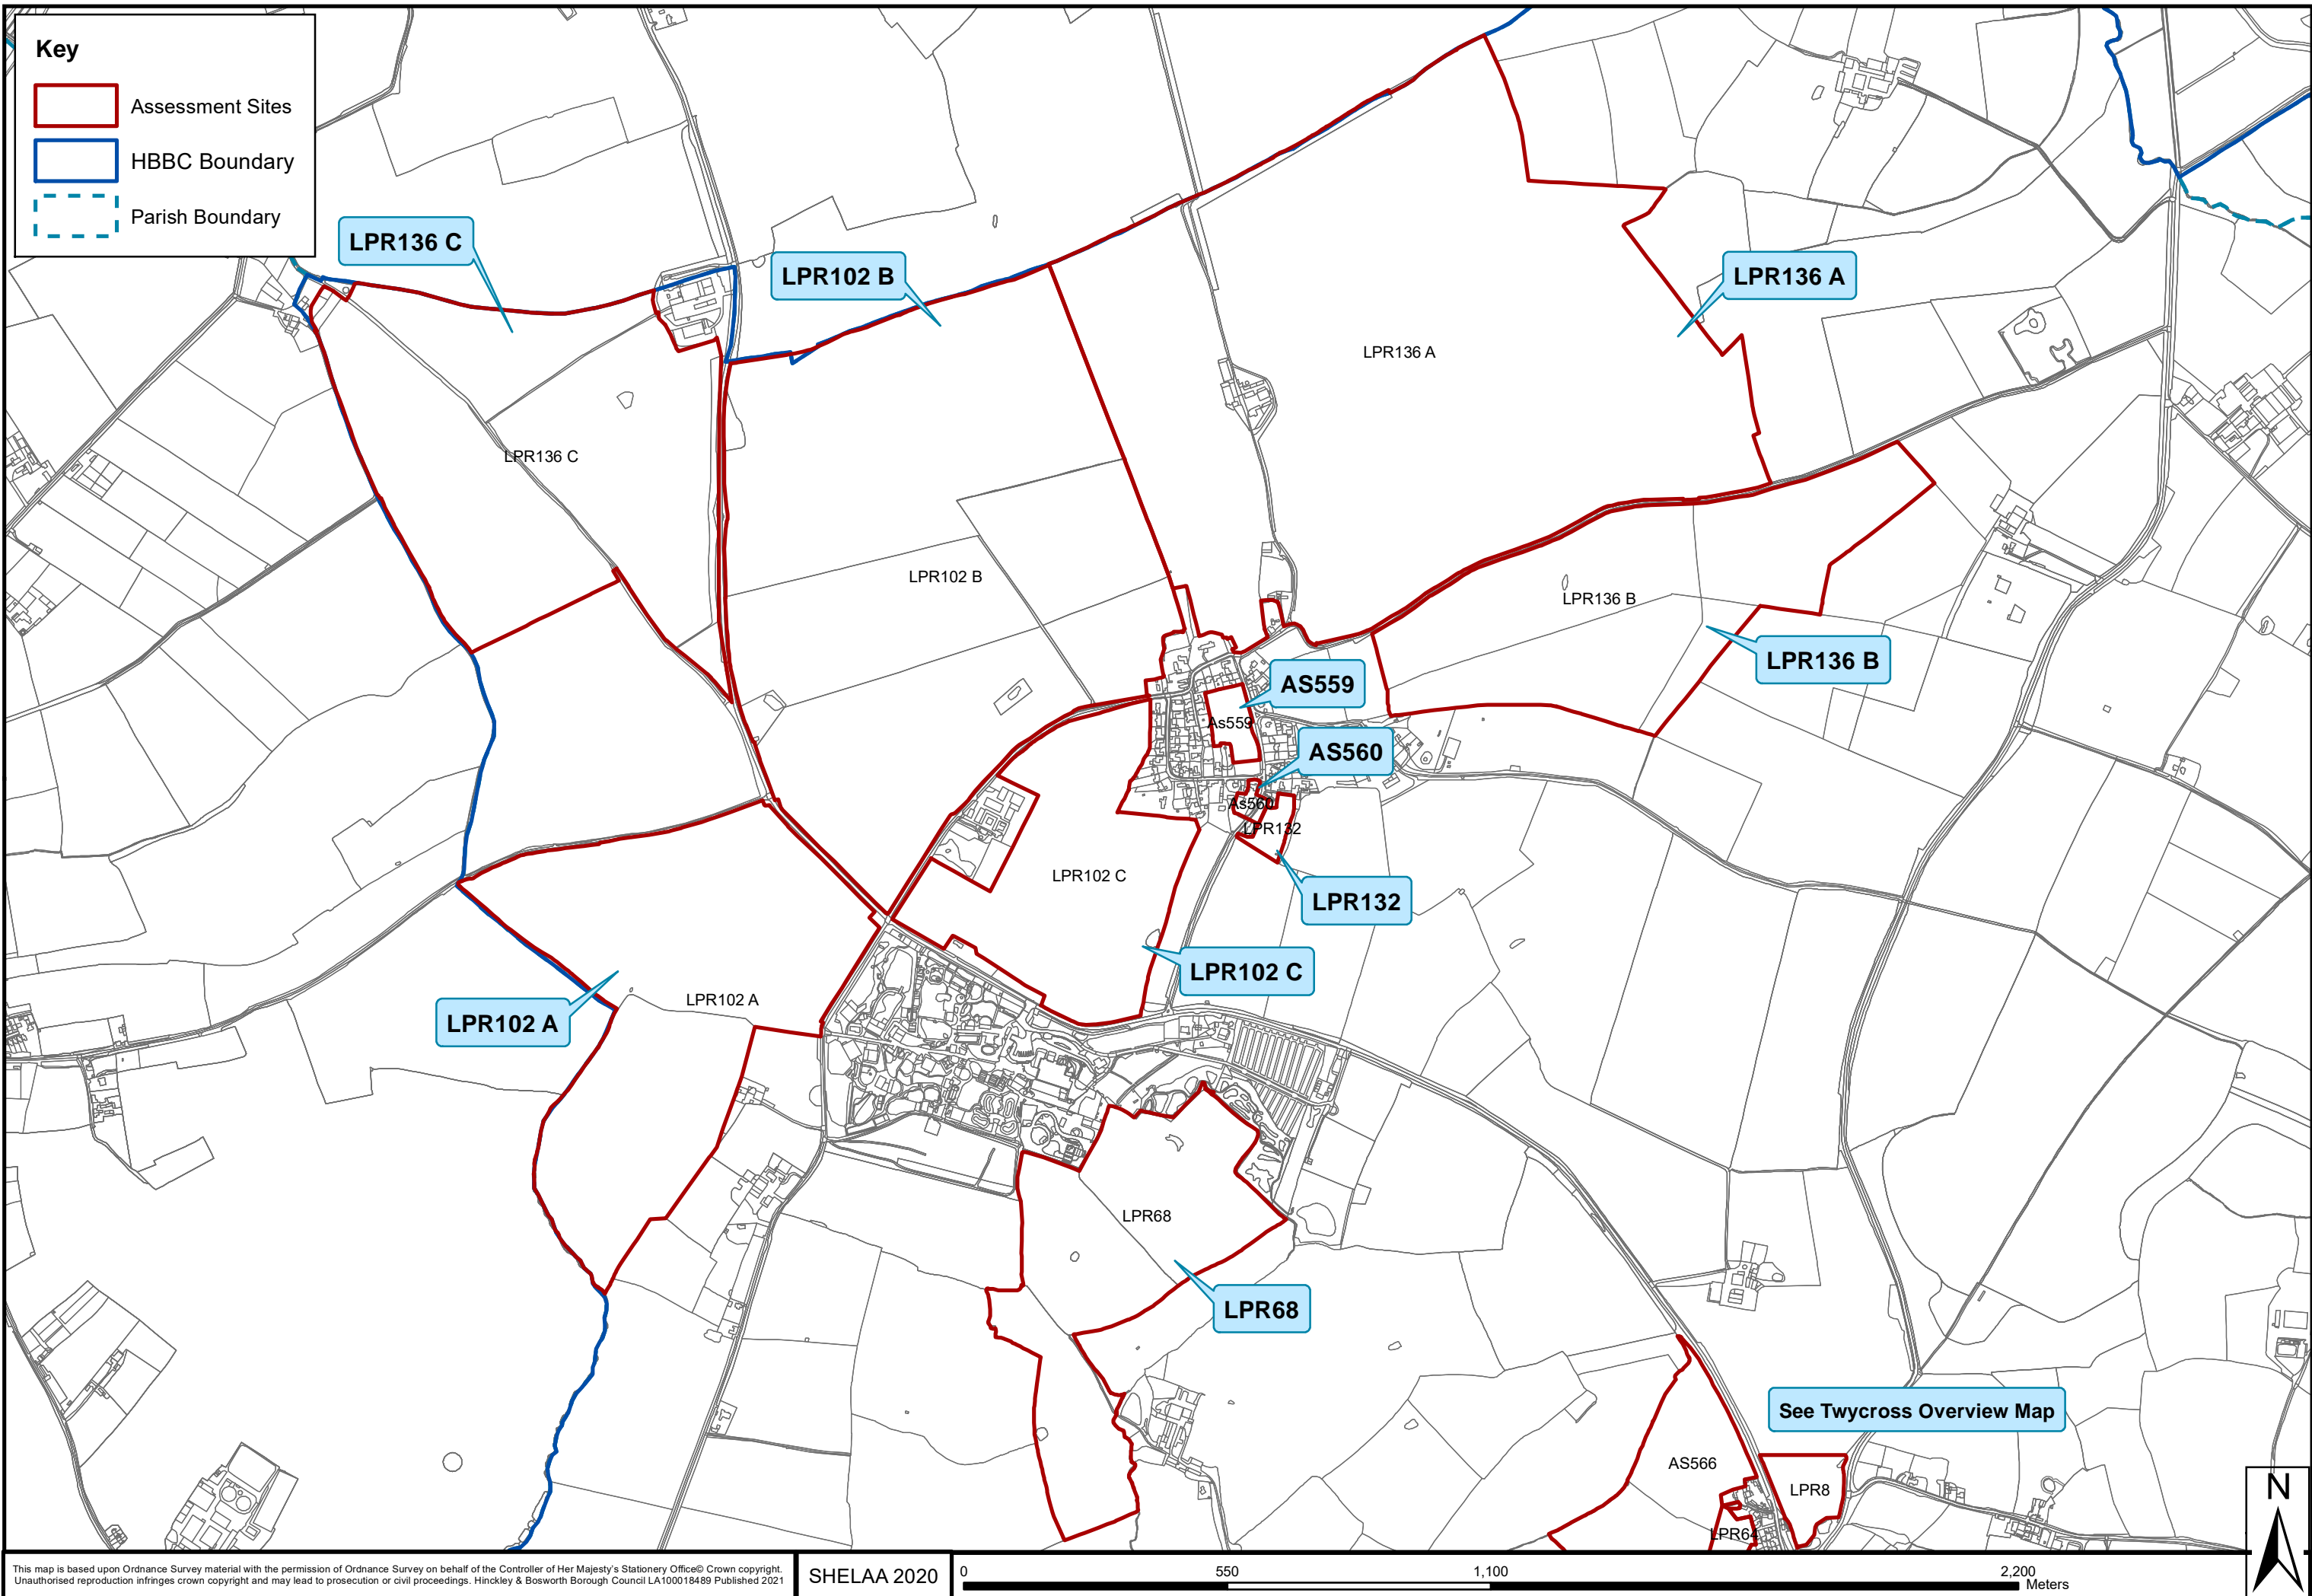

SHELAA 2020 Overview Map - Settlement: Markfield

SHELAA 2020 Overview Map - Settlement: Markfield West

This map is based upon Ordnance Survey material with the permission of Ordnance Survey on behalf of the Controller of Her Majesty's Stationery Office © Crown copyright. Unauthorised reproduction infringes crown copyright and may lead to prosecution or civil proceedings. Hinckley & Bosworth Borough Council LA100018489 Published 2021

SHELAA 2020 Overview Map - Settlement: Orton on the Hill

SHELAA 2020 Overview Map - Settlement: Peckleton

SHELAA 2020 Overview Map - Settlement: Ratby

This map is based upon Ordnance Survey material with the permission of Ordnance Survey on behalf of the Controller of Her Majesty's Stationery Office © Crown copyright. Unauthorised reproduction infringes crown copyright and may lead to prosecution or civil proceedings. Hinckley & Bosworth Borough Council LA100018489 Published 2021

SHELAA 2020 Overview Map - Settlement: Ratcliffe Culey

SHELAA 2020 Overview Map - Settlement: Shackerstone

SHELAA 2020 Overview Map - Settlement: Sheepy Magna

This map is based upon Ordnance Survey material with the permission of Ordnance Survey on behalf of the Controller of Her Majesty's Stationery Office© Crown copyright. Unauthorised reproduction infringes crown copyright and may lead to prosecution or civil proceedings. Hinckley & Bosworth Borough Council LA100018489 Published 2021

SHELAA 2020 Overview Map - Settlement: Sibson

SHELAA 2020 Overview Map - Settlement: Stanton Under Bardon

SHELAA 2020 Overview Map - Settlement: Stapleton

SHELAA 2020 Overview Map - Settlement: Stoke Golding