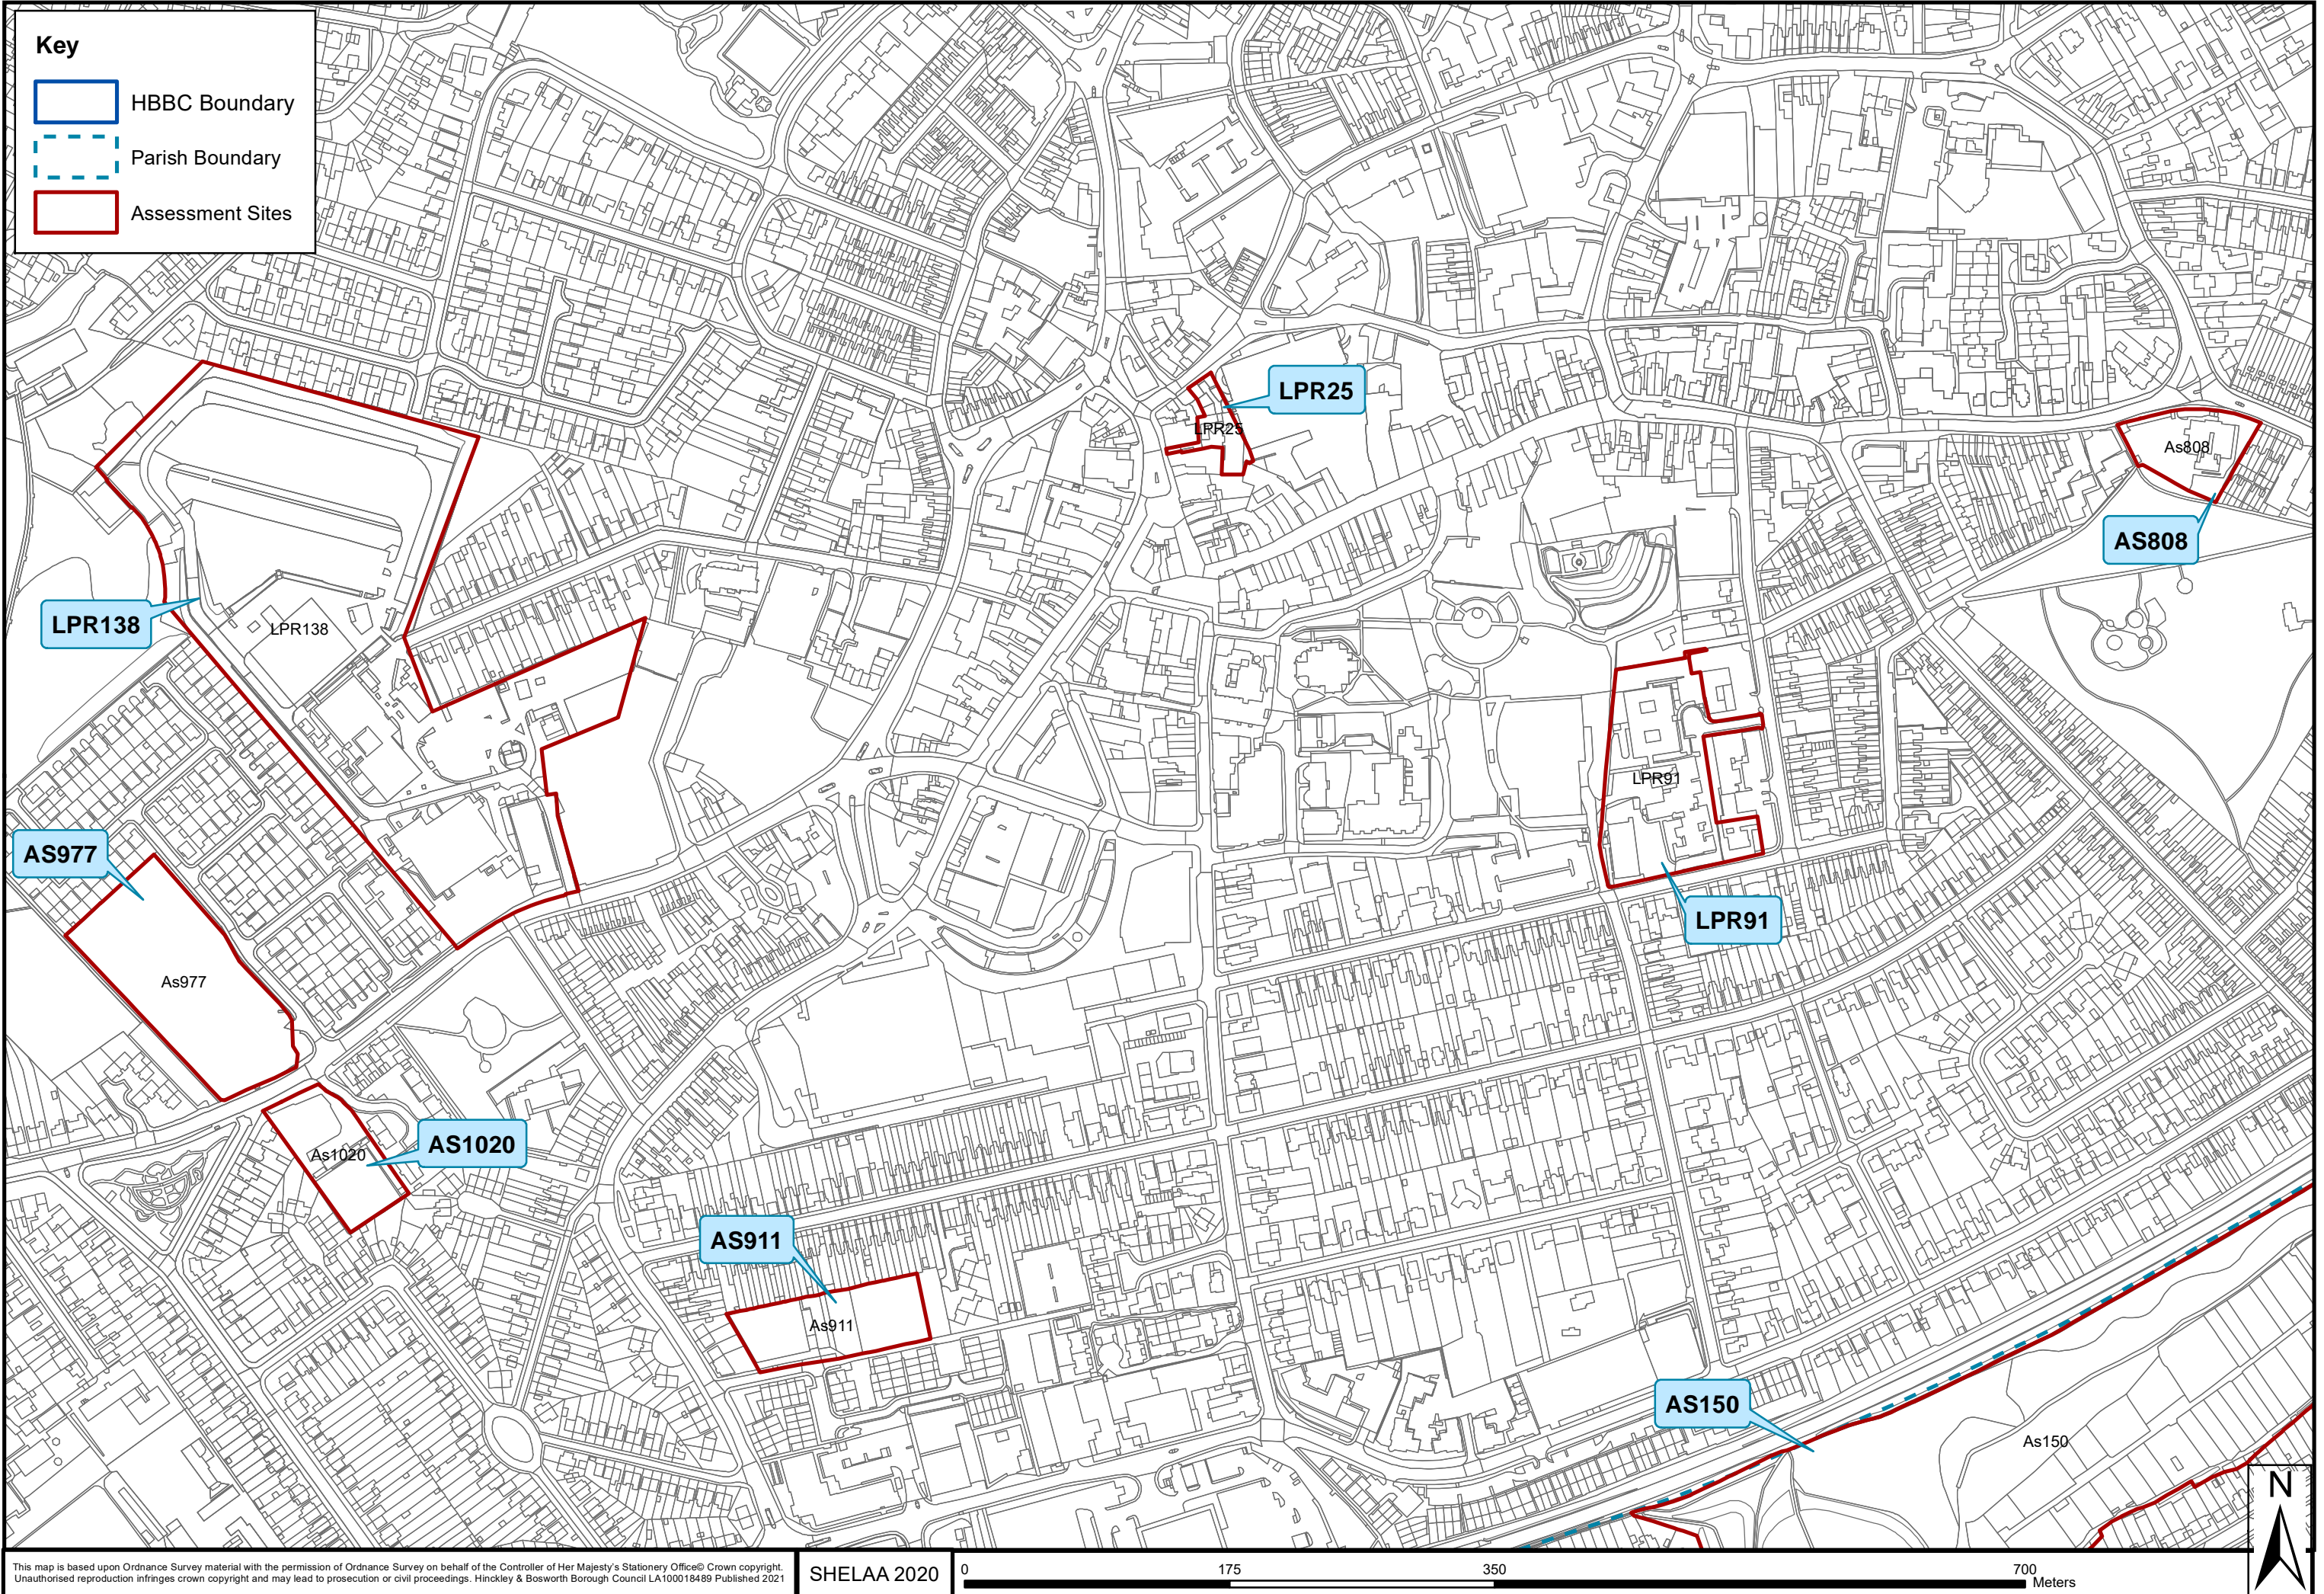

SHELAA 2020 Overview Map - Settlement: Hinckley Central

SHELAA 2020 Overview Map - Settlement: Hinckley North

This map is based upon Ordnance Survey material with the permission of Ordnance Survey on behalf of the Controller of Her Majesty's Stationery Office © Crown copyright. Unauthorised reproduction infringes crown copyright and may lead to prosecution or civil proceedings. Hinckley & Bosworth Borough Council LA100018489 Published 2021

SHELAA 2020 Overview Map - Settlement: Hinckley West

Key

- HBBC Boundary
- Parish Boundary
- Assessment Sites

SHELAA 2020 Overview Map - Settlement: Kirkby Mallory

SHELAA 2020 Overview Map - Settlement: Market Bosworth

SHELAA 2020 Overview Map - Settlement: Markfield

SHELAA 2020 Overview Map - Settlement: Markfield West

This map is based upon Ordnance Survey material with the permission of Ordnance Survey on behalf of the Controller of Her Majesty's Stationery Office © Crown copyright. Unauthorised reproduction infringes crown copyright and may lead to prosecution or civil proceedings. Hinckley & Bosworth Borough Council LA100018489 Published 2021

SHELAA 2020 Overview Map - Settlement: Orton on the Hill

SHELAA 2020 Overview Map - Settlement: Peckleton

SHELAA 2020 Overview Map - Settlement: Ratby

This map is based upon Ordnance Survey material with the permission of Ordnance Survey on behalf of the Controller of Her Majesty's Stationery Office © Crown copyright. Unauthorised reproduction infringes crown copyright and may lead to prosecution or civil proceedings. Hinckley & Bosworth Borough Council LA100018489 Published 2021