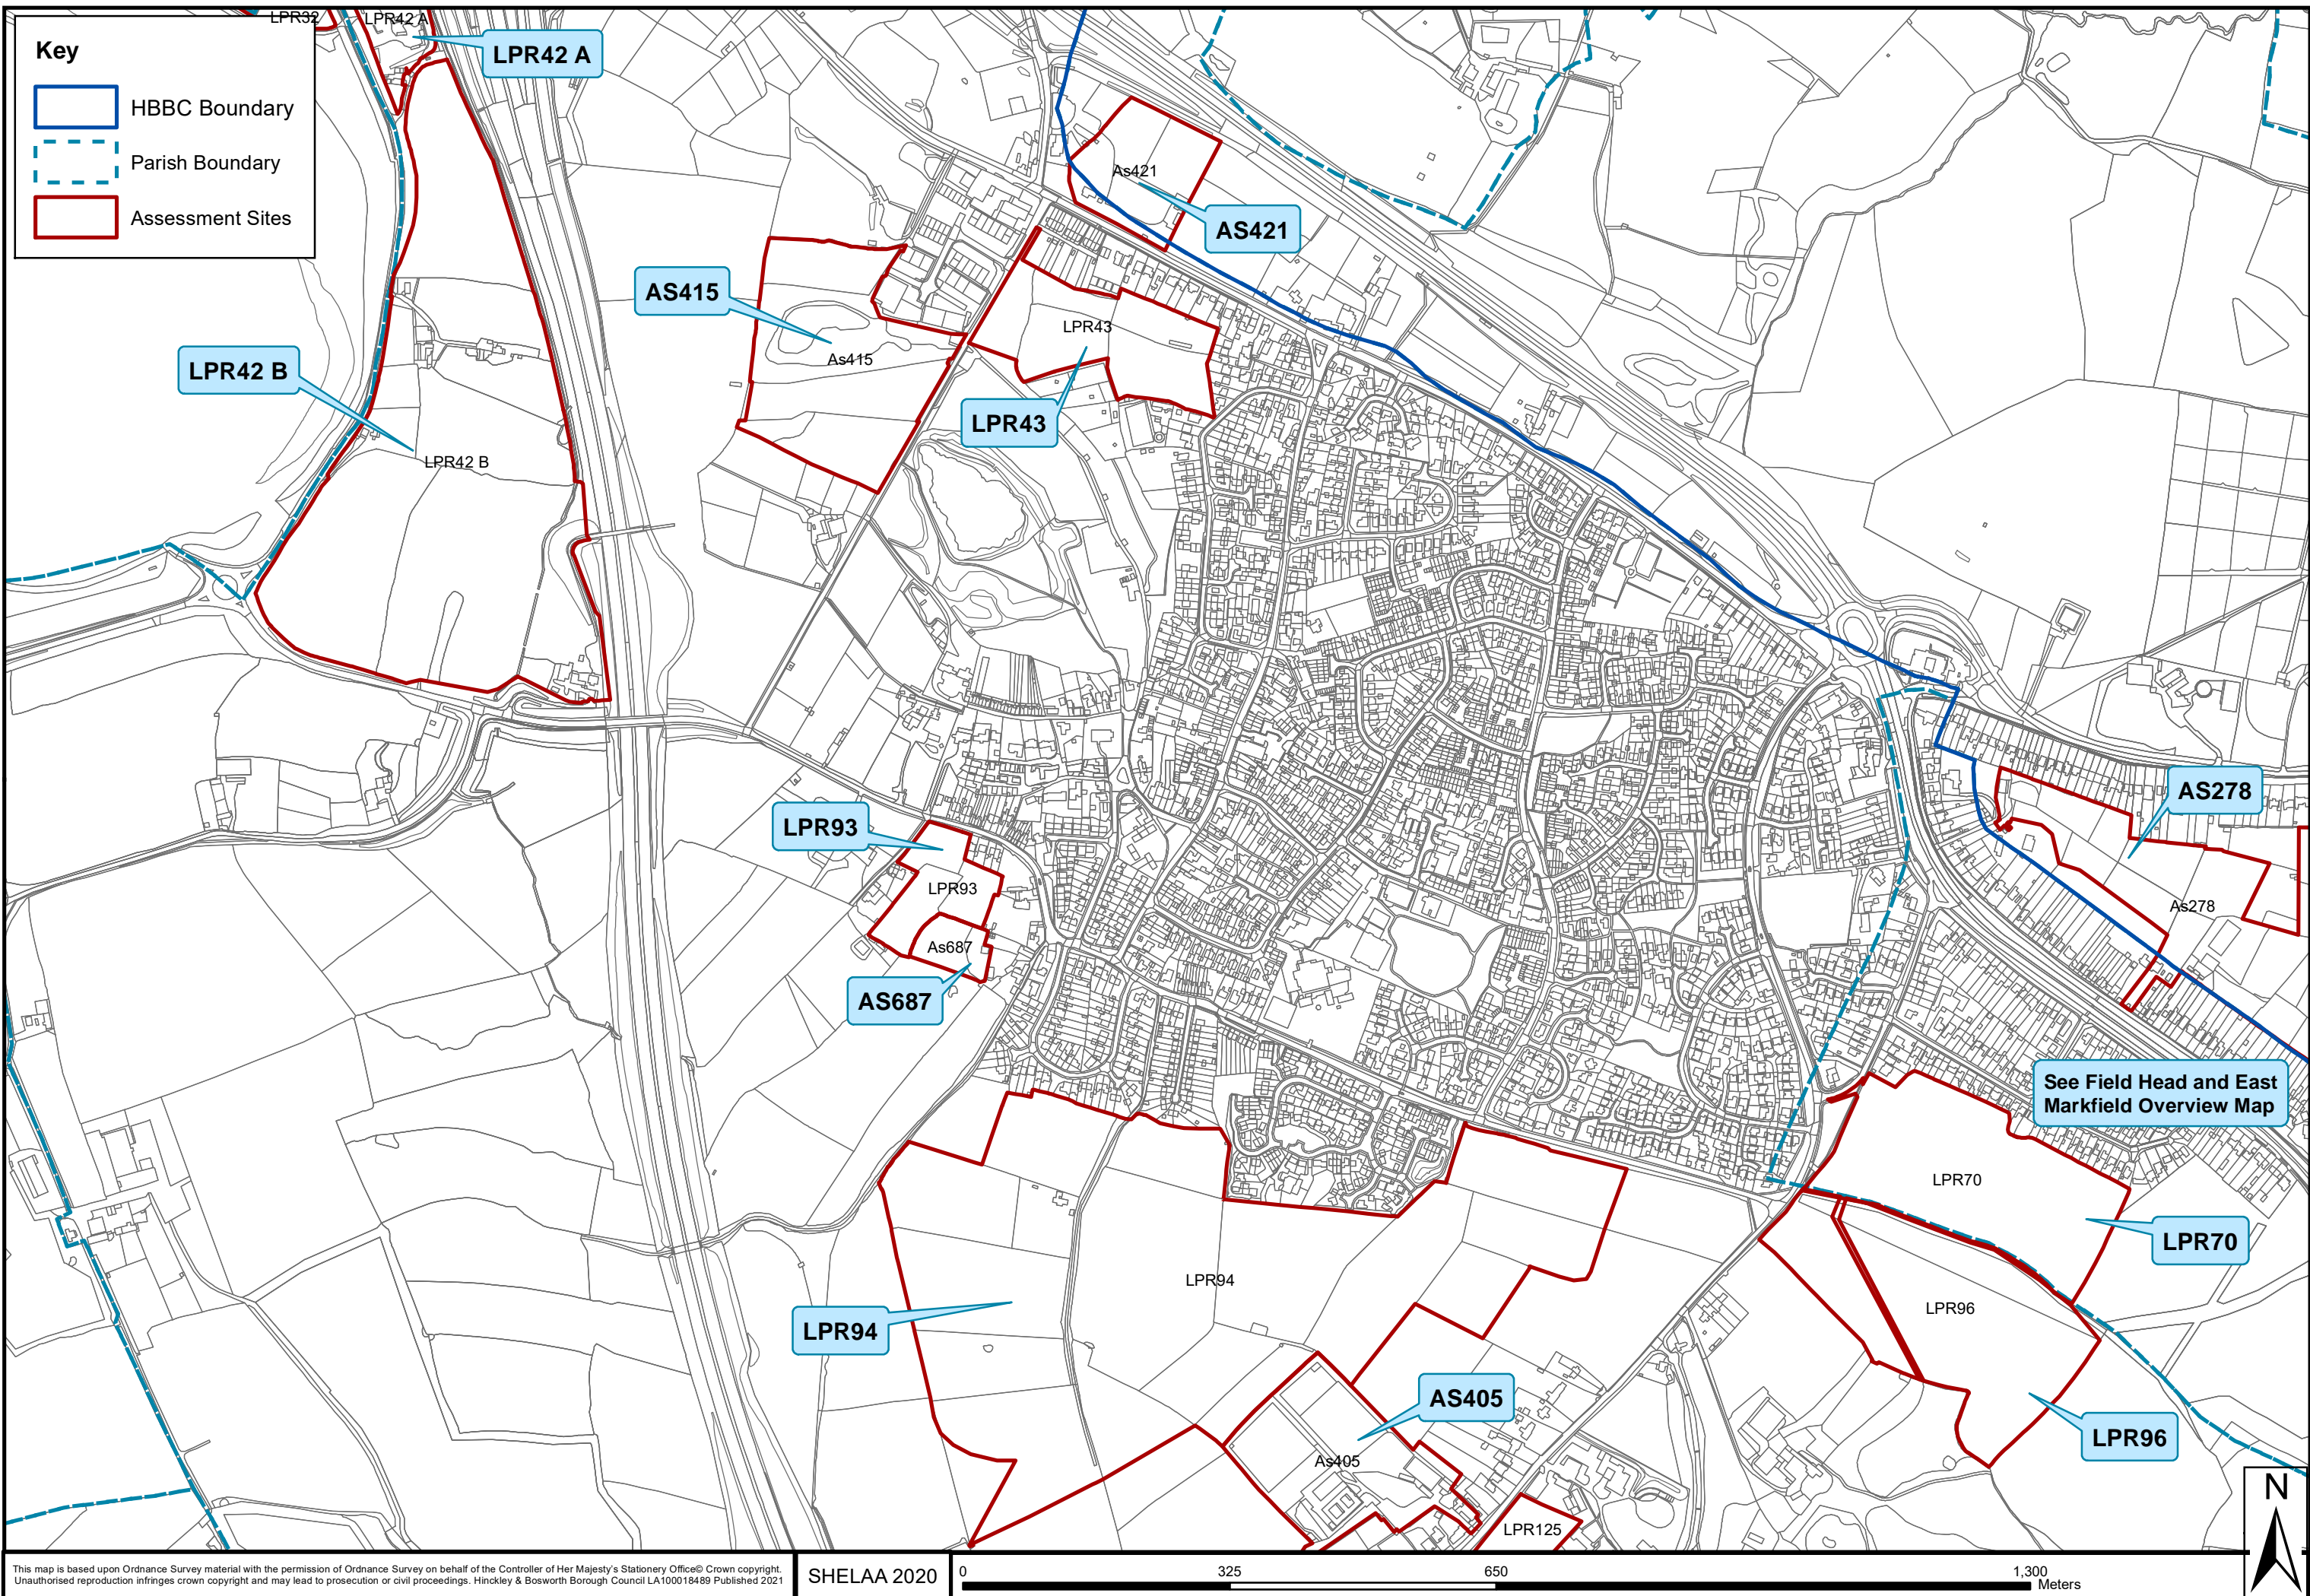

SHELAA 2020 Overview Map - Settlement: Hinckley Central

SHELAA 2020 Overview Map - Settlement: Hinckley North

This map is based upon Ordnance Survey material with the permission of Ordnance Survey on behalf of the Controller of Her Majesty's Stationery Office © Crown copyright. Unauthorised reproduction infringes crown copyright and may lead to prosecution or civil proceedings. Hinckley & Bosworth Borough Council LA100018489 Published 2021

SHELAA 2020 Overview Map - Settlement: Hinckley West

Key

- HBBC Boundary
- Parish Boundary
- Assessment Sites

SHELAA 2020 Overview Map - Settlement: Kirkby Mallory

SHELAA 2020 Overview Map - Settlement: Market Bosworth

SHELAA 2020 Overview Map - Settlement: Markfield

SHELAA 2020 Overview Map - Settlement: Markfield West

This map is based upon Ordnance Survey material with the permission of Ordnance Survey on behalf of the Controller of Her Majesty's Stationery Office © Crown copyright. Unauthorised reproduction infringes crown copyright and may lead to prosecution or civil proceedings. Hinckley & Bosworth Borough Council LA100018489 Published 2021

SHELAA 2020 Overview Map - Settlement: Orton on the Hill

SHELAA 2020 Overview Map - Settlement: Peckleton

SHELAA 2020 Overview Map - Settlement: Ratby

This map is based upon Ordnance Survey material with the permission of Ordnance Survey on behalf of the Controller of Her Majesty's Stationery Office © Crown copyright. Unauthorised reproduction infringes crown copyright and may lead to prosecution or civil proceedings. Hinckley & Bosworth Borough Council LA100018489 Published 2021