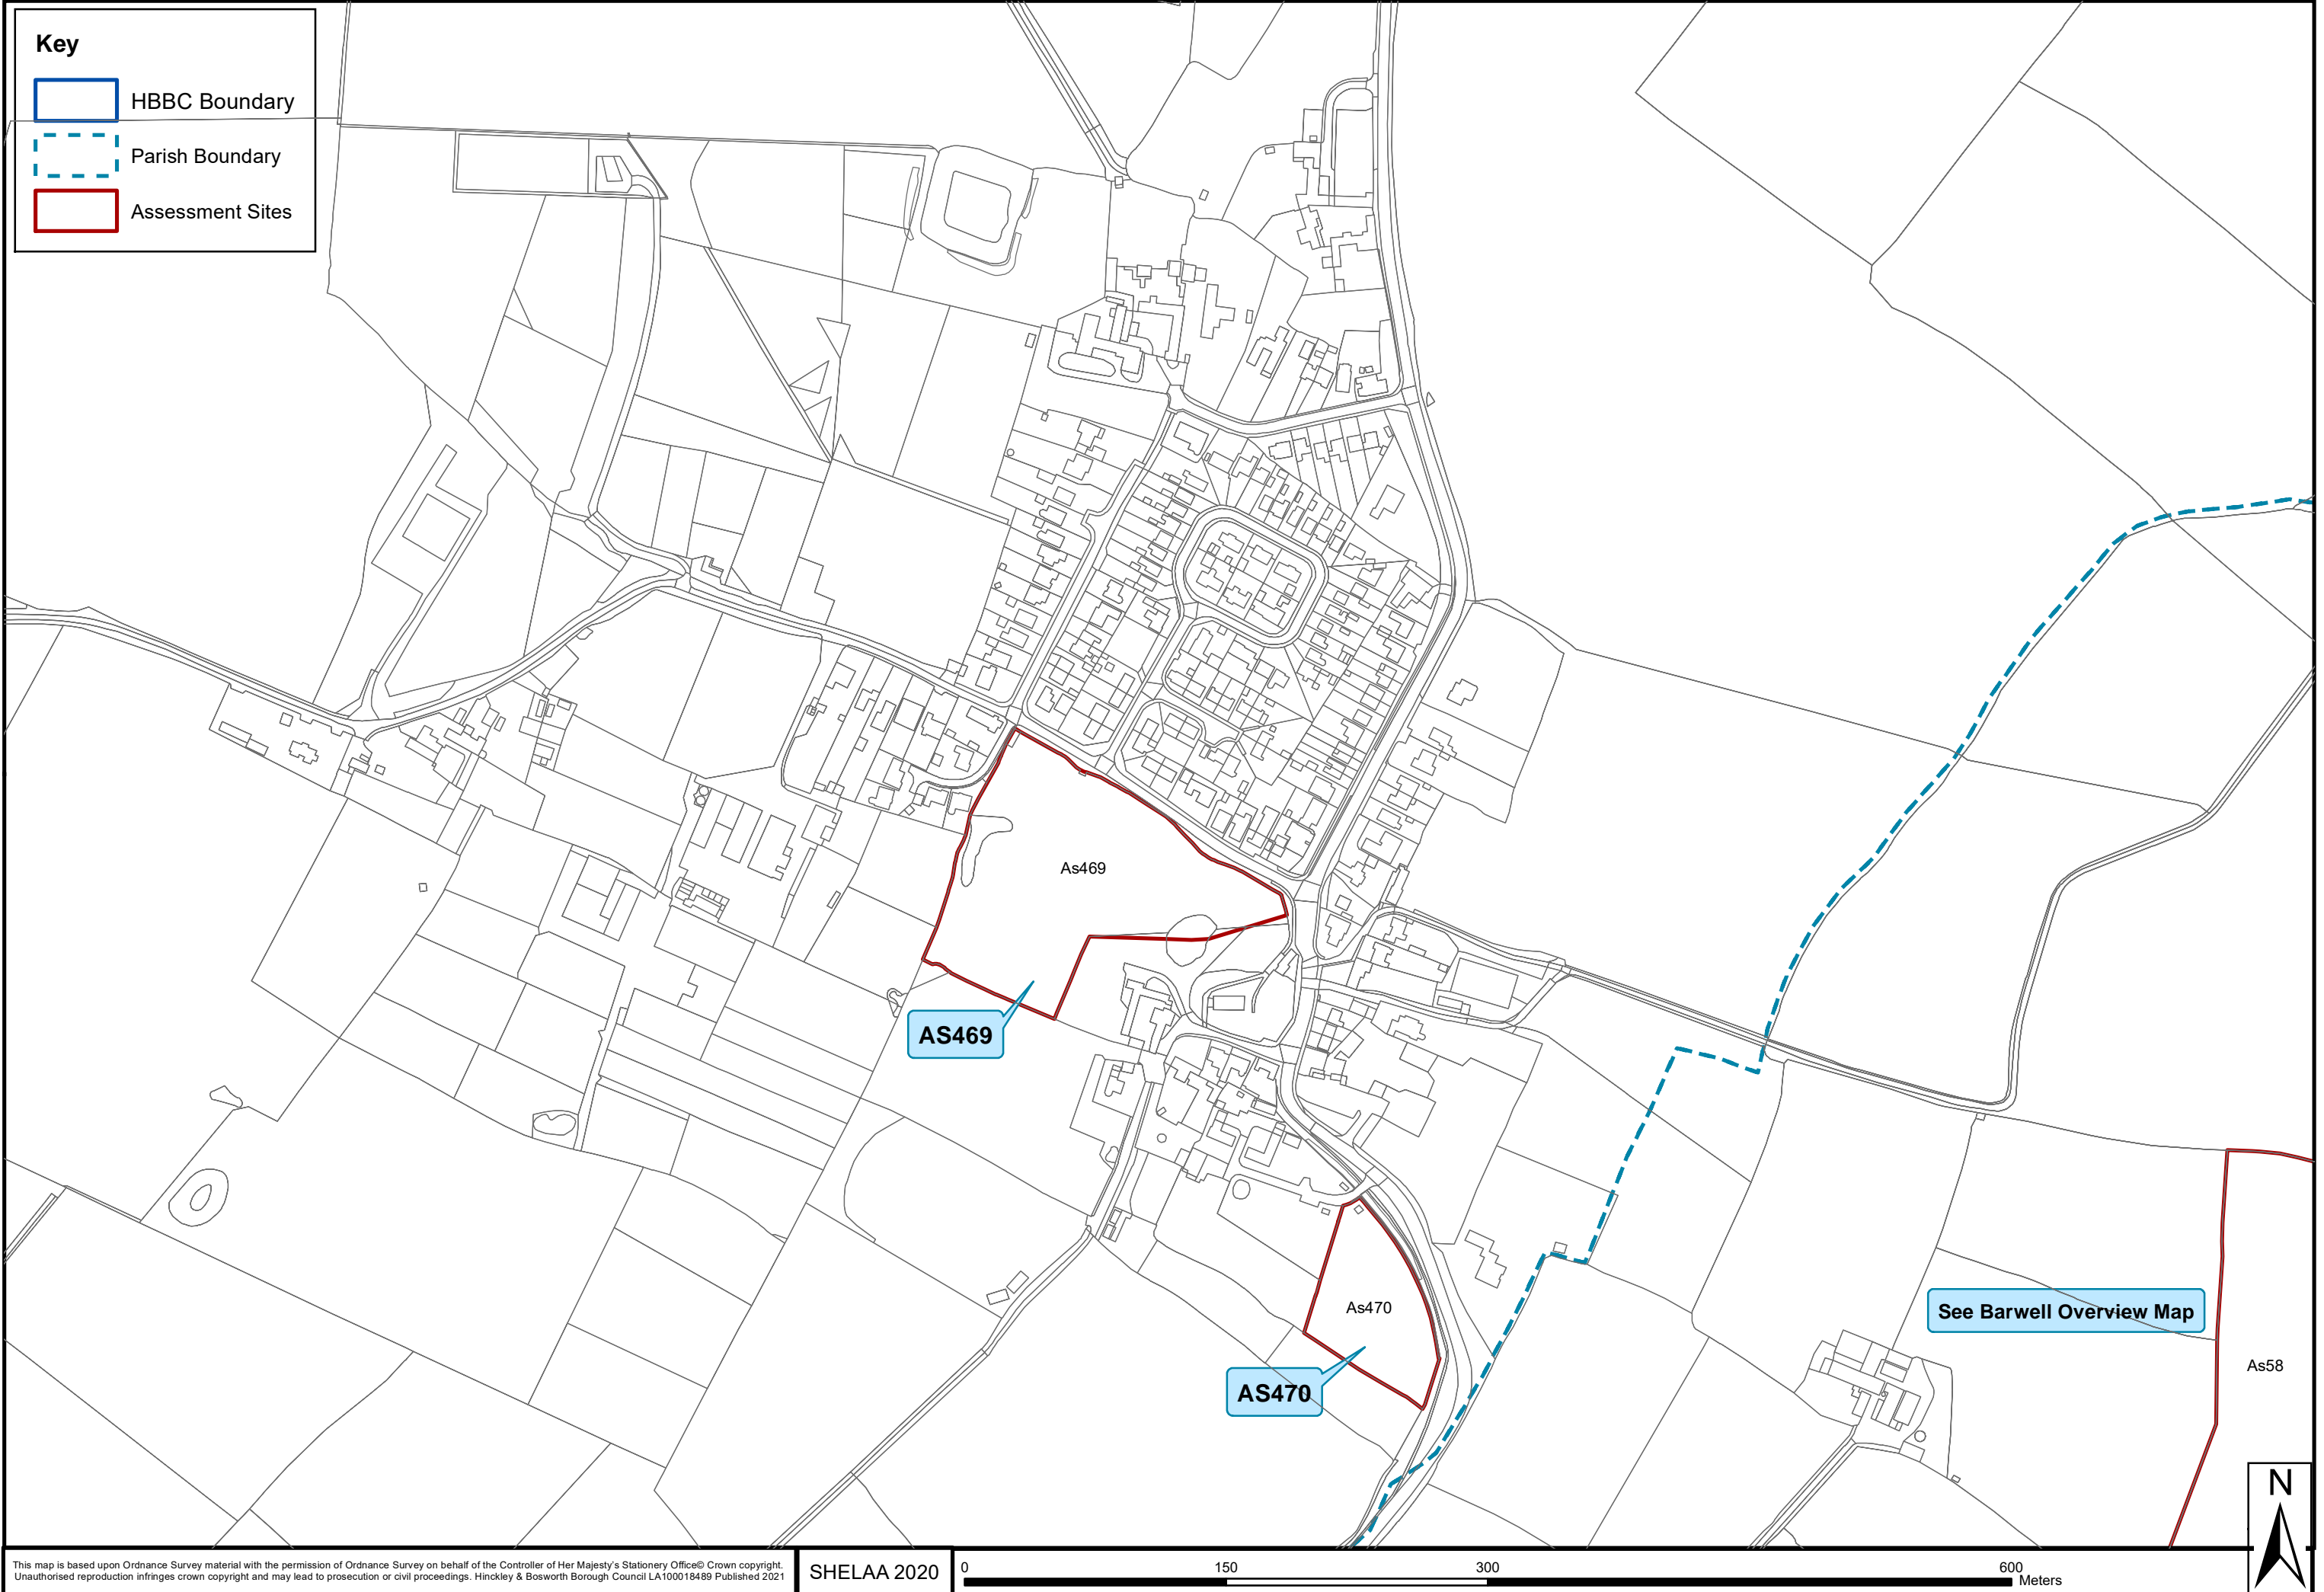

SHELAA 2020 Overview Map - Settlement: Orton on the Hill

SHELAA 2020 Overview Map - Settlement: Peckleton

SHELAA 2020 Overview Map - Settlement: Ratby

This map is based upon Ordnance Survey material with the permission of Ordnance Survey on behalf of the Controller of Her Majesty's Stationery Office © Crown copyright. Unauthorised reproduction infringes crown copyright and may lead to prosecution or civil proceedings. Hinckley & Bosworth Borough Council LA100018489 Published 2021

SHELAA 2020 Overview Map - Settlement: Ratcliffe Culey

SHELAA 2020 Overview Map - Settlement: Shackerstone

SHELAA 2020 Overview Map - Settlement: Sheepy Magna

This map is based upon Ordnance Survey material with the permission of Ordnance Survey on behalf of the Controller of Her Majesty's Stationery Office© Crown copyright. Unauthorised reproduction infringes crown copyright and may lead to prosecution or civil proceedings. Hinckley & Bosworth Borough Council LA100018489 Published 2021

SHELAA 2020 Overview Map - Settlement: Sibson

SHELAA 2020 Overview Map - Settlement: Stanton Under Bardon

SHELAA 2020 Overview Map - Settlement: Stapleton

SHELAA 2020 Overview Map - Settlement: Stoke Golding

SHELAA 2020 Overview Map - Settlement: Witherley

SHELAA 2020 Overview Map - Settlement: Wykin Village