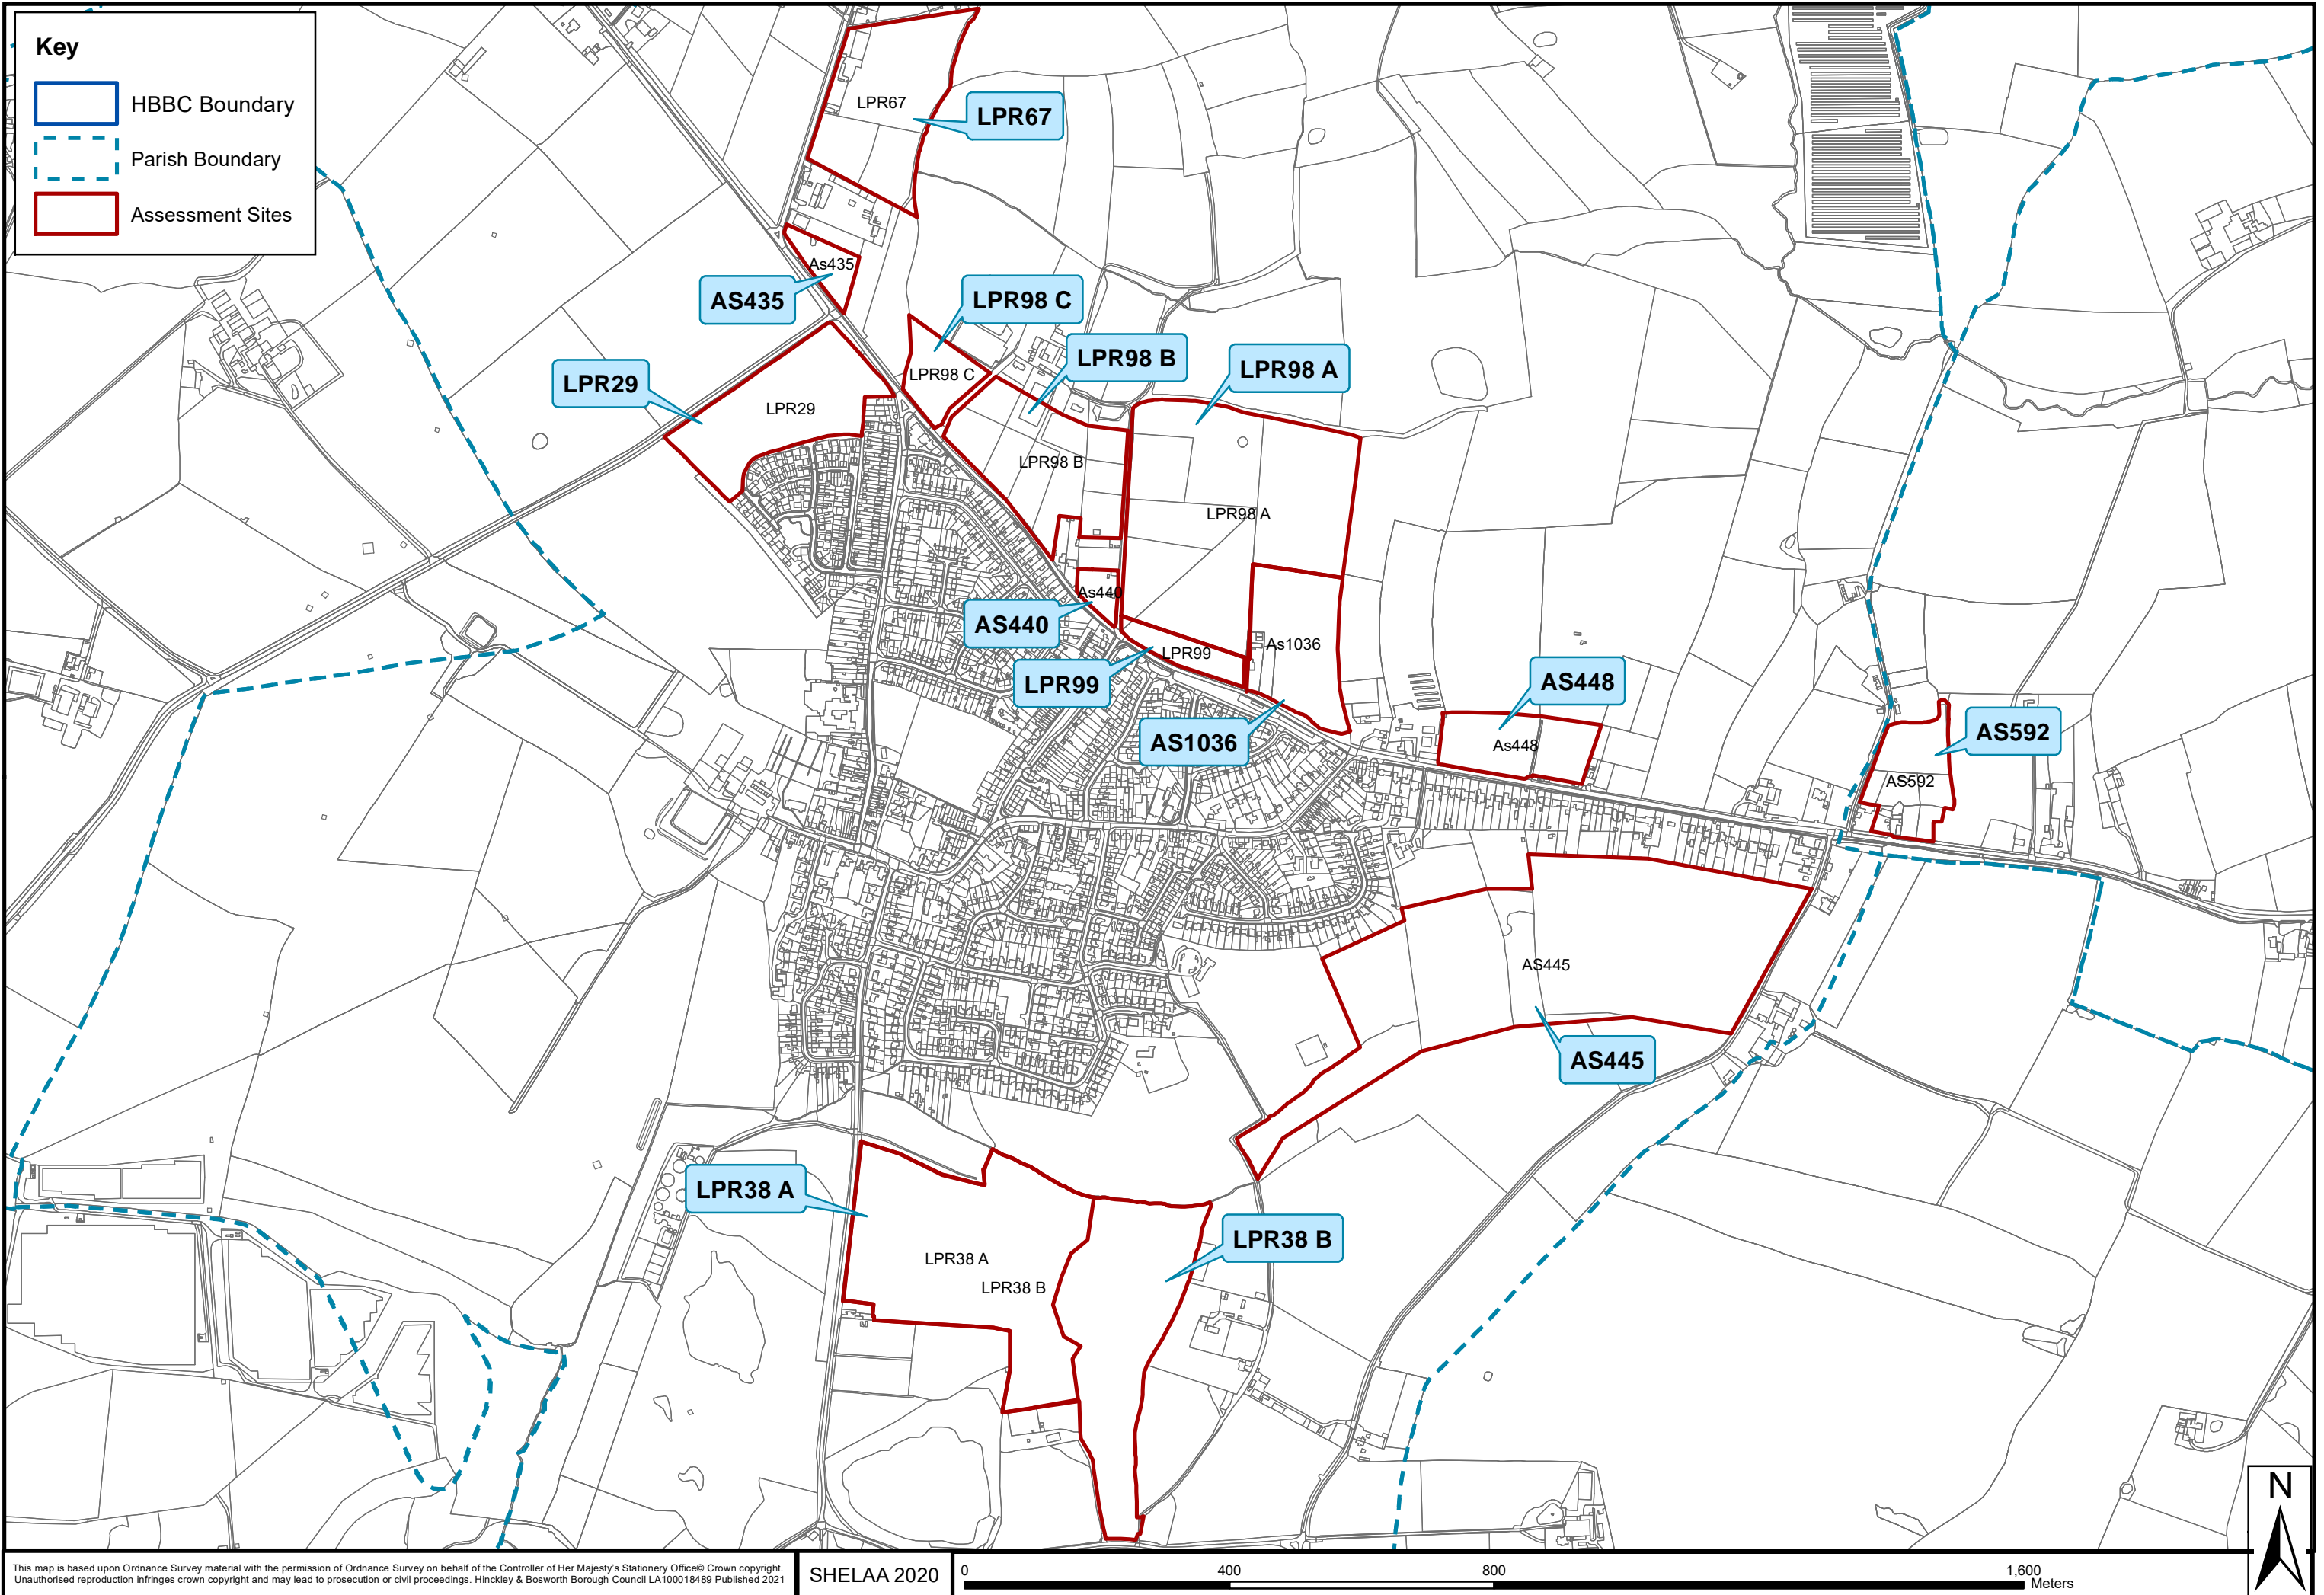

SHELAA 2020 Overview Map - Settlement: Newbold Verdon

Key

- HBBC Boundary
- Parish Boundary
- Assessment Sites