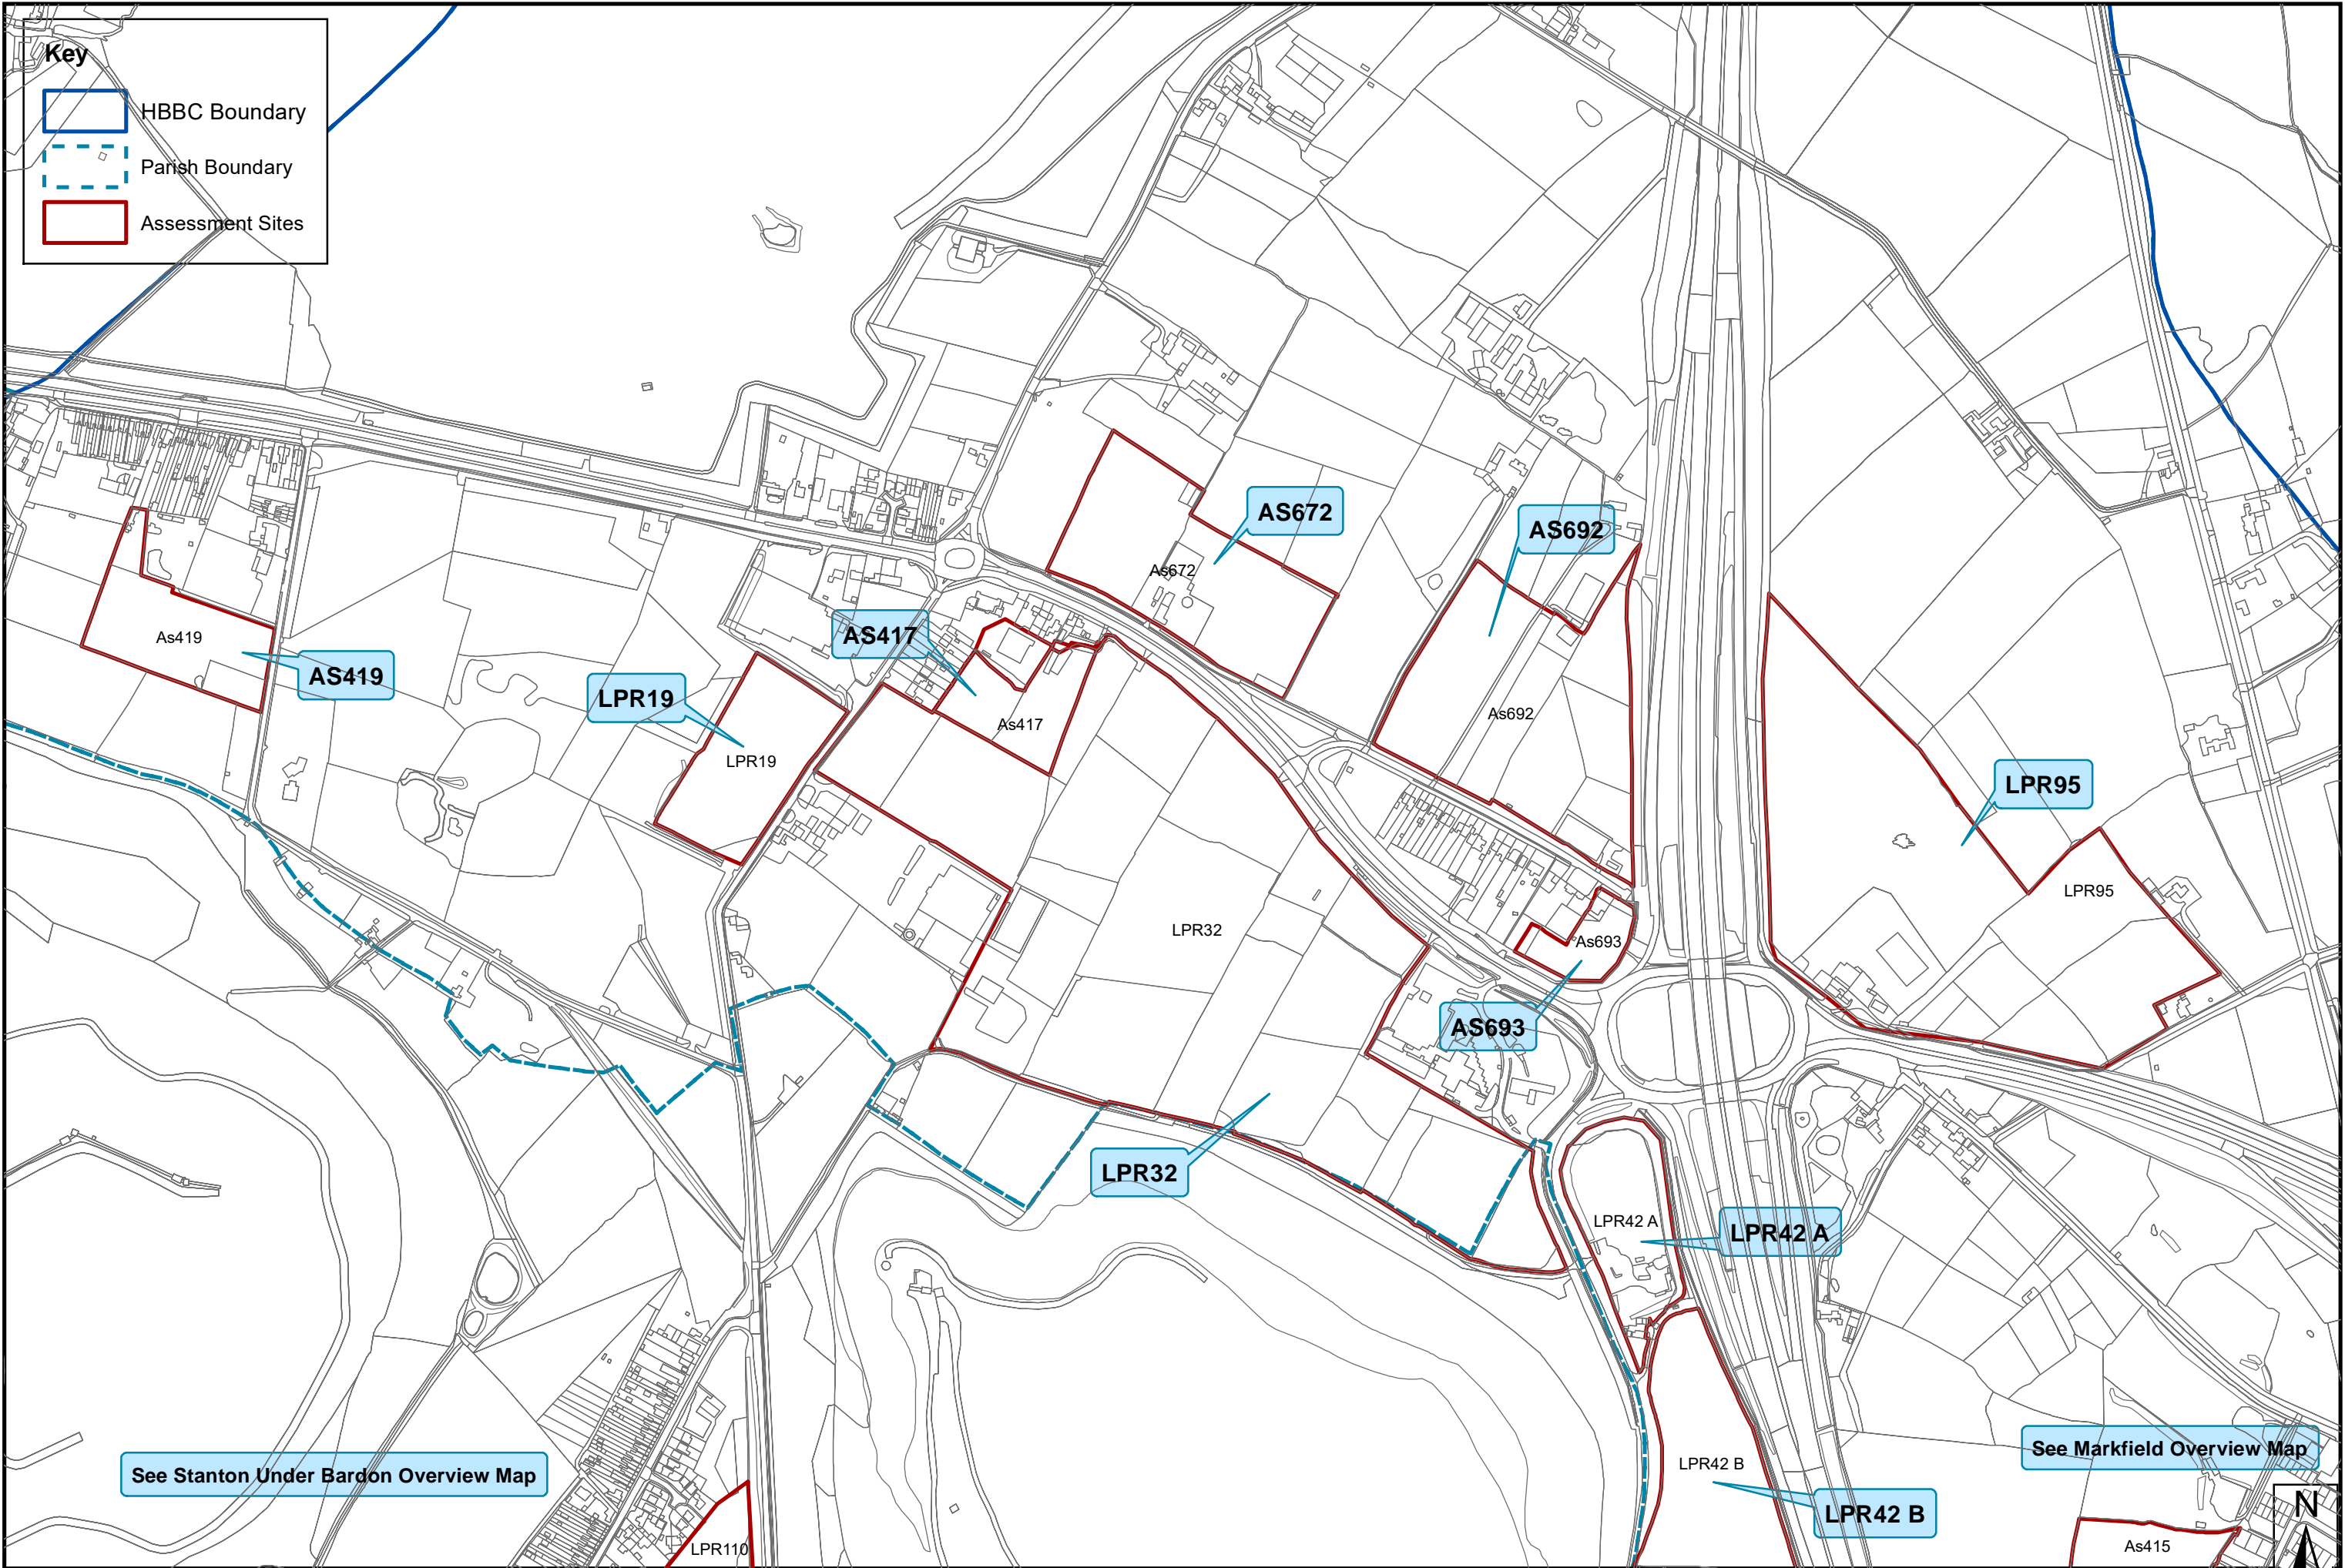

SHELAA 2020 Overview Map - Settlement: Hinckley Central

SHELAA 2020 Overview Map - Settlement: Hinckley North

This map is based upon Ordnance Survey material with the permission of Ordnance Survey on behalf of the Controller of Her Majesty's Stationery Office © Crown copyright. Unauthorised reproduction infringes crown copyright and may lead to prosecution or civil proceedings. Hinckley & Bosworth Borough Council LA100018489 Published 2021

SHELAA 2020 Overview Map - Settlement: Hinckley West

Key

- HBBC Boundary
- Parish Boundary
- Assessment Sites

SHELAA 2020 Overview Map - Settlement: Kirkby Mallory

SHELAA 2020 Overview Map - Settlement: Market Bosworth

SHELAA 2020 Overview Map - Settlement: Markfield

SHELAA 2020 Overview Map - Settlement: Markfield West

This map is based upon Ordnance Survey material with the permission of Ordnance Survey on behalf of the Controller of Her Majesty's Stationery Office © Crown copyright. Unauthorised reproduction infringes crown copyright and may lead to prosecution or civil proceedings. Hinckley & Bosworth Borough Council LA100018489 Published 2021

SHELAA 2020 Overview Map - Settlement: Orton on the Hill

SHELAA 2020 Overview Map - Settlement: Peckleton

SHELAA 2020 Overview Map - Settlement: Ratby

This map is based upon Ordnance Survey material with the permission of Ordnance Survey on behalf of the Controller of Her Majesty's Stationery Office © Crown copyright. Unauthorised reproduction infringes crown copyright and may lead to prosecution or civil proceedings. Hinckley & Bosworth Borough Council LA100018489 Published 2021