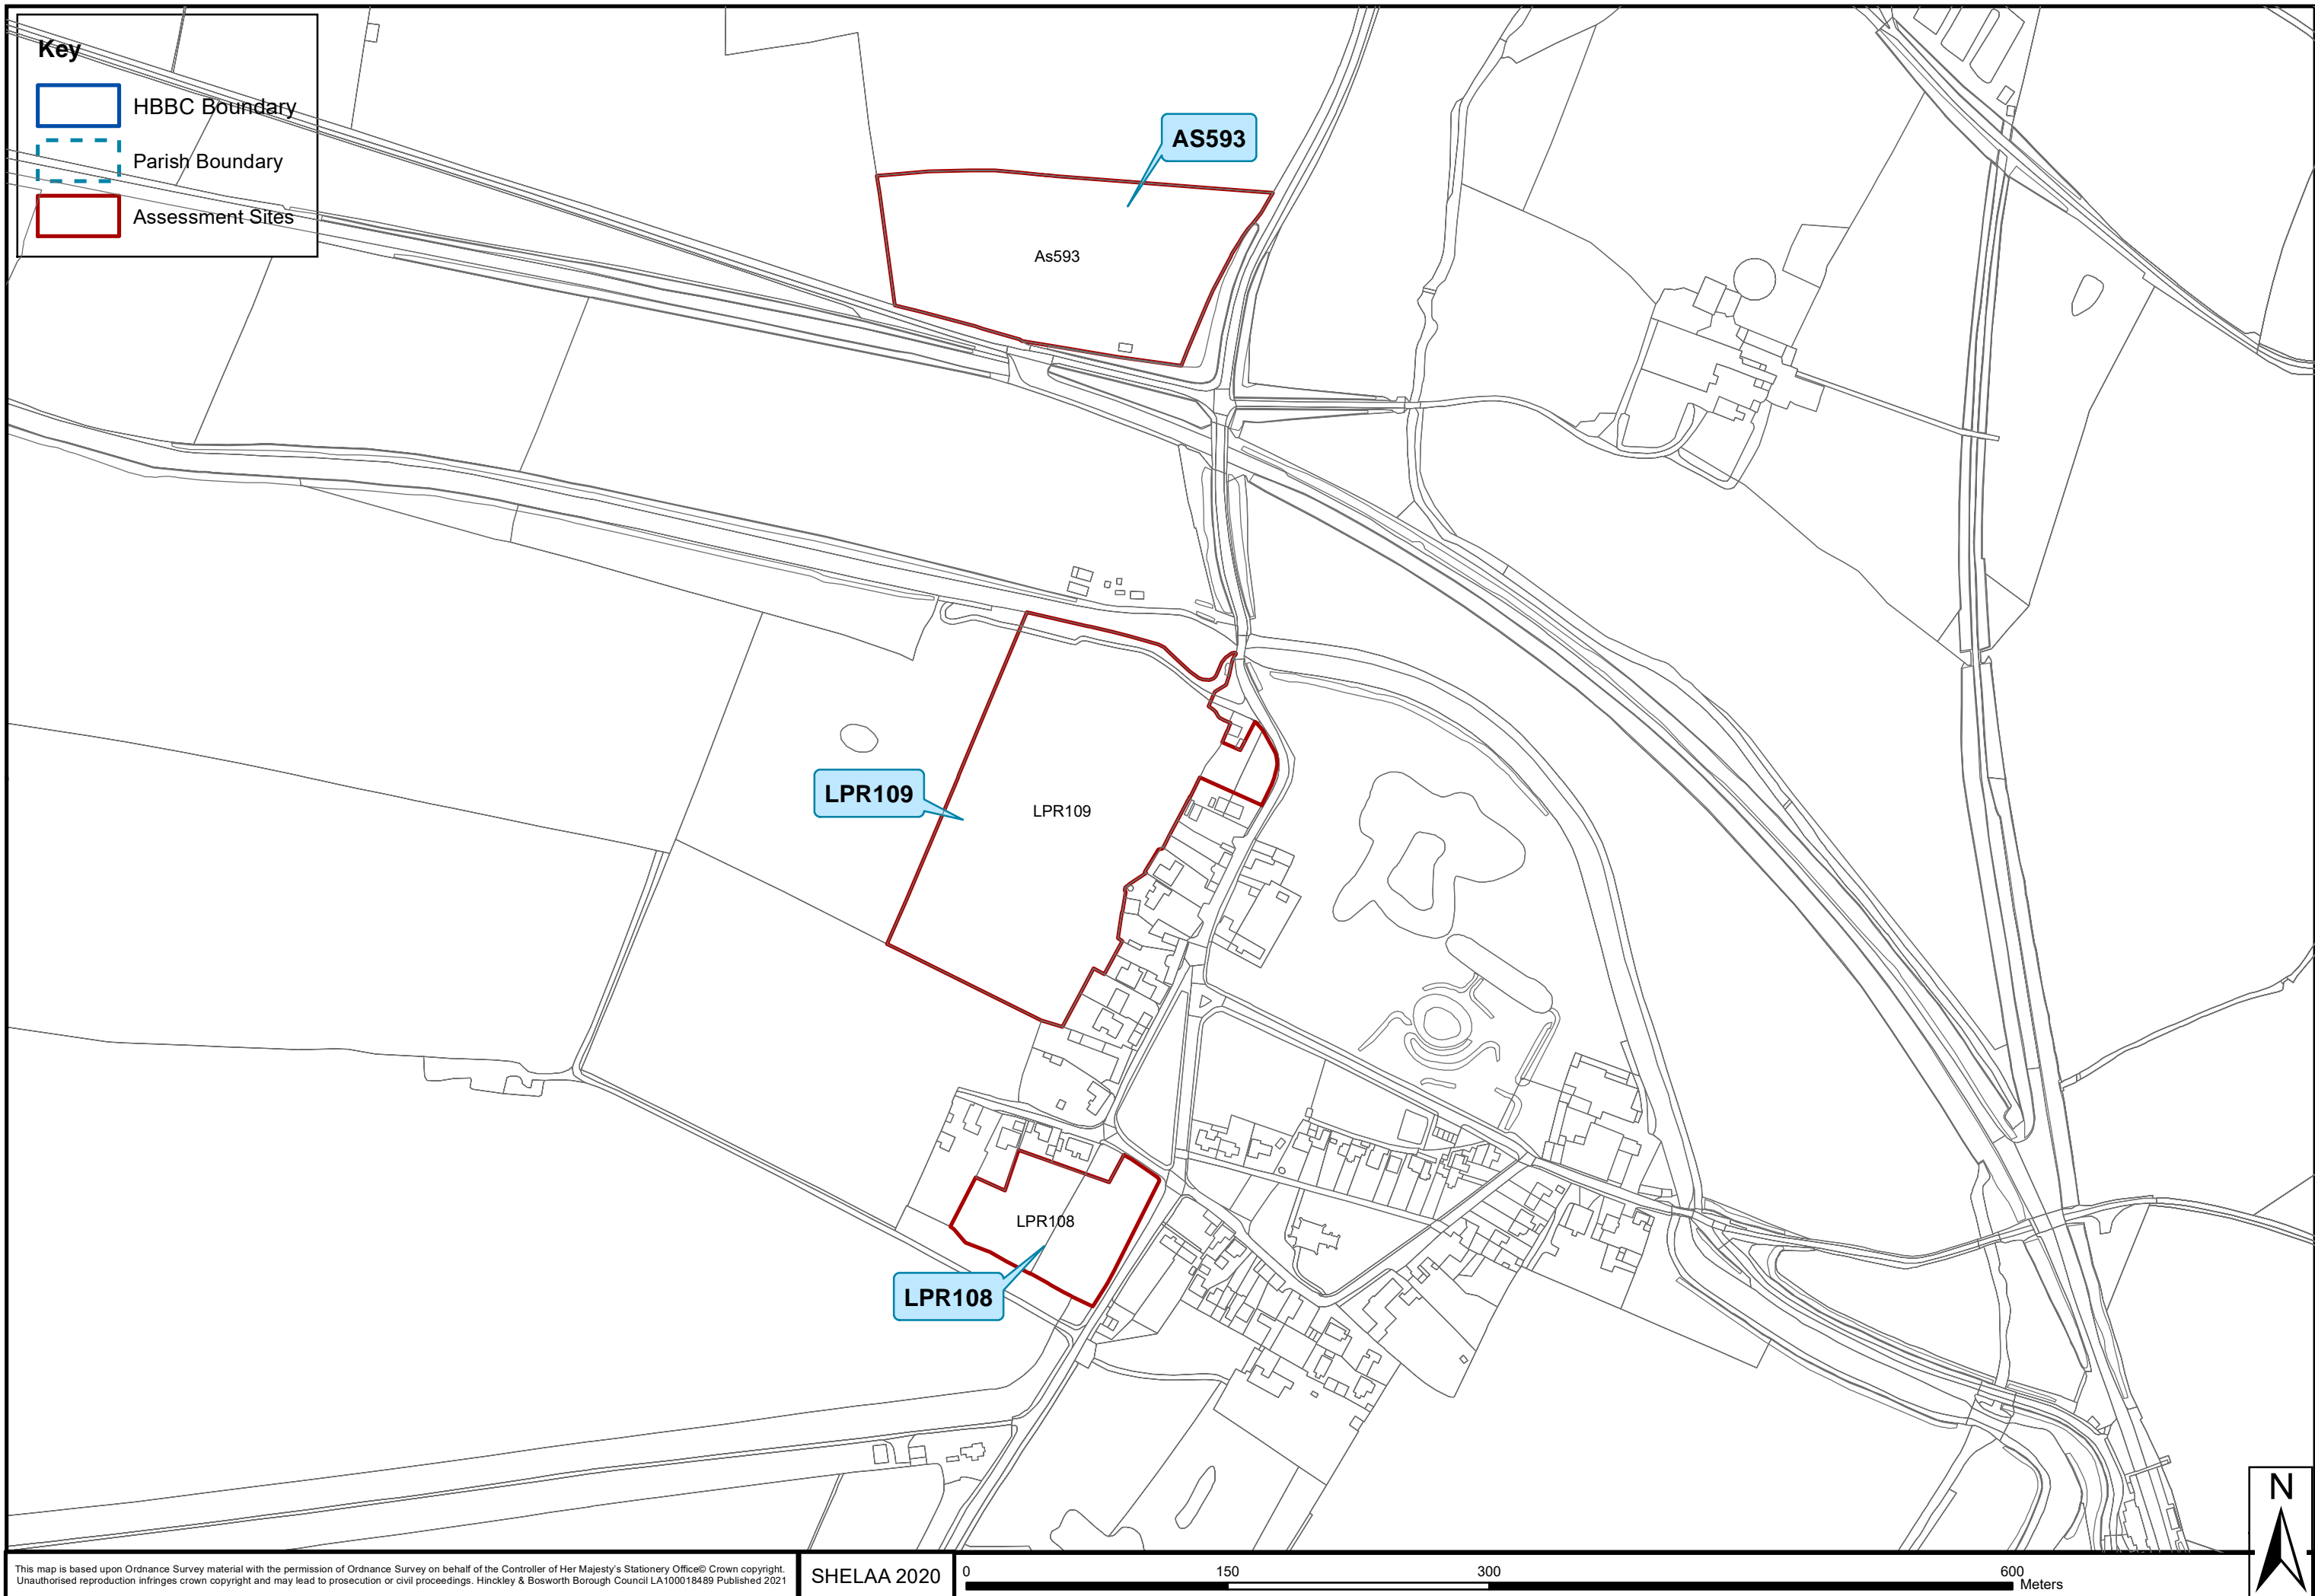

SHELAA 2020 Overview Map - Settlement: Nailstone

SHELAA 2020 Overview Map - Settlement: Newbold Verdon

Key

- HBBC Boundary
- Parish Boundary
- Assessment Sites

SHELAA 2020 Overview Map - Settlement: Norton Juxta Twycross

SHELAA 2020 Overview Map - Settlement: Orton on the Hill

SHELAA 2020 Overview Map - Settlement: Peckleton

SHELAA 2020 Overview Map - Settlement: Ratby

This map is based upon Ordnance Survey material with the permission of Ordnance Survey on behalf of the Controller of Her Majesty's Stationery Office © Crown copyright. Unauthorised reproduction infringes crown copyright and may lead to prosecution or civil proceedings. Hinckley & Bosworth Borough Council LA100018489 Published 2021

SHELAA 2020 Overview Map - Settlement: Ratcliffe Culey

SHELAA 2020 Overview Map - Settlement: Shackerstone

SHELAA 2020 Overview Map - Settlement: Sheepy Magna

This map is based upon Ordnance Survey material with the permission of Ordnance Survey on behalf of the Controller of Her Majesty's Stationery Office© Crown copyright. Unauthorised reproduction infringes crown copyright and may lead to prosecution or civil proceedings. Hinckley & Bosworth Borough Council LA100018489 Published 2021

SHELAA 2020 Overview Map - Settlement: Sibson

SHELAA 2020 Overview Map - Settlement: Stanton Under Bardon

SHELAA 2020 Overview Map - Settlement: Stapleton

SHELAA 2020 Overview Map - Settlement: Stoke Golding