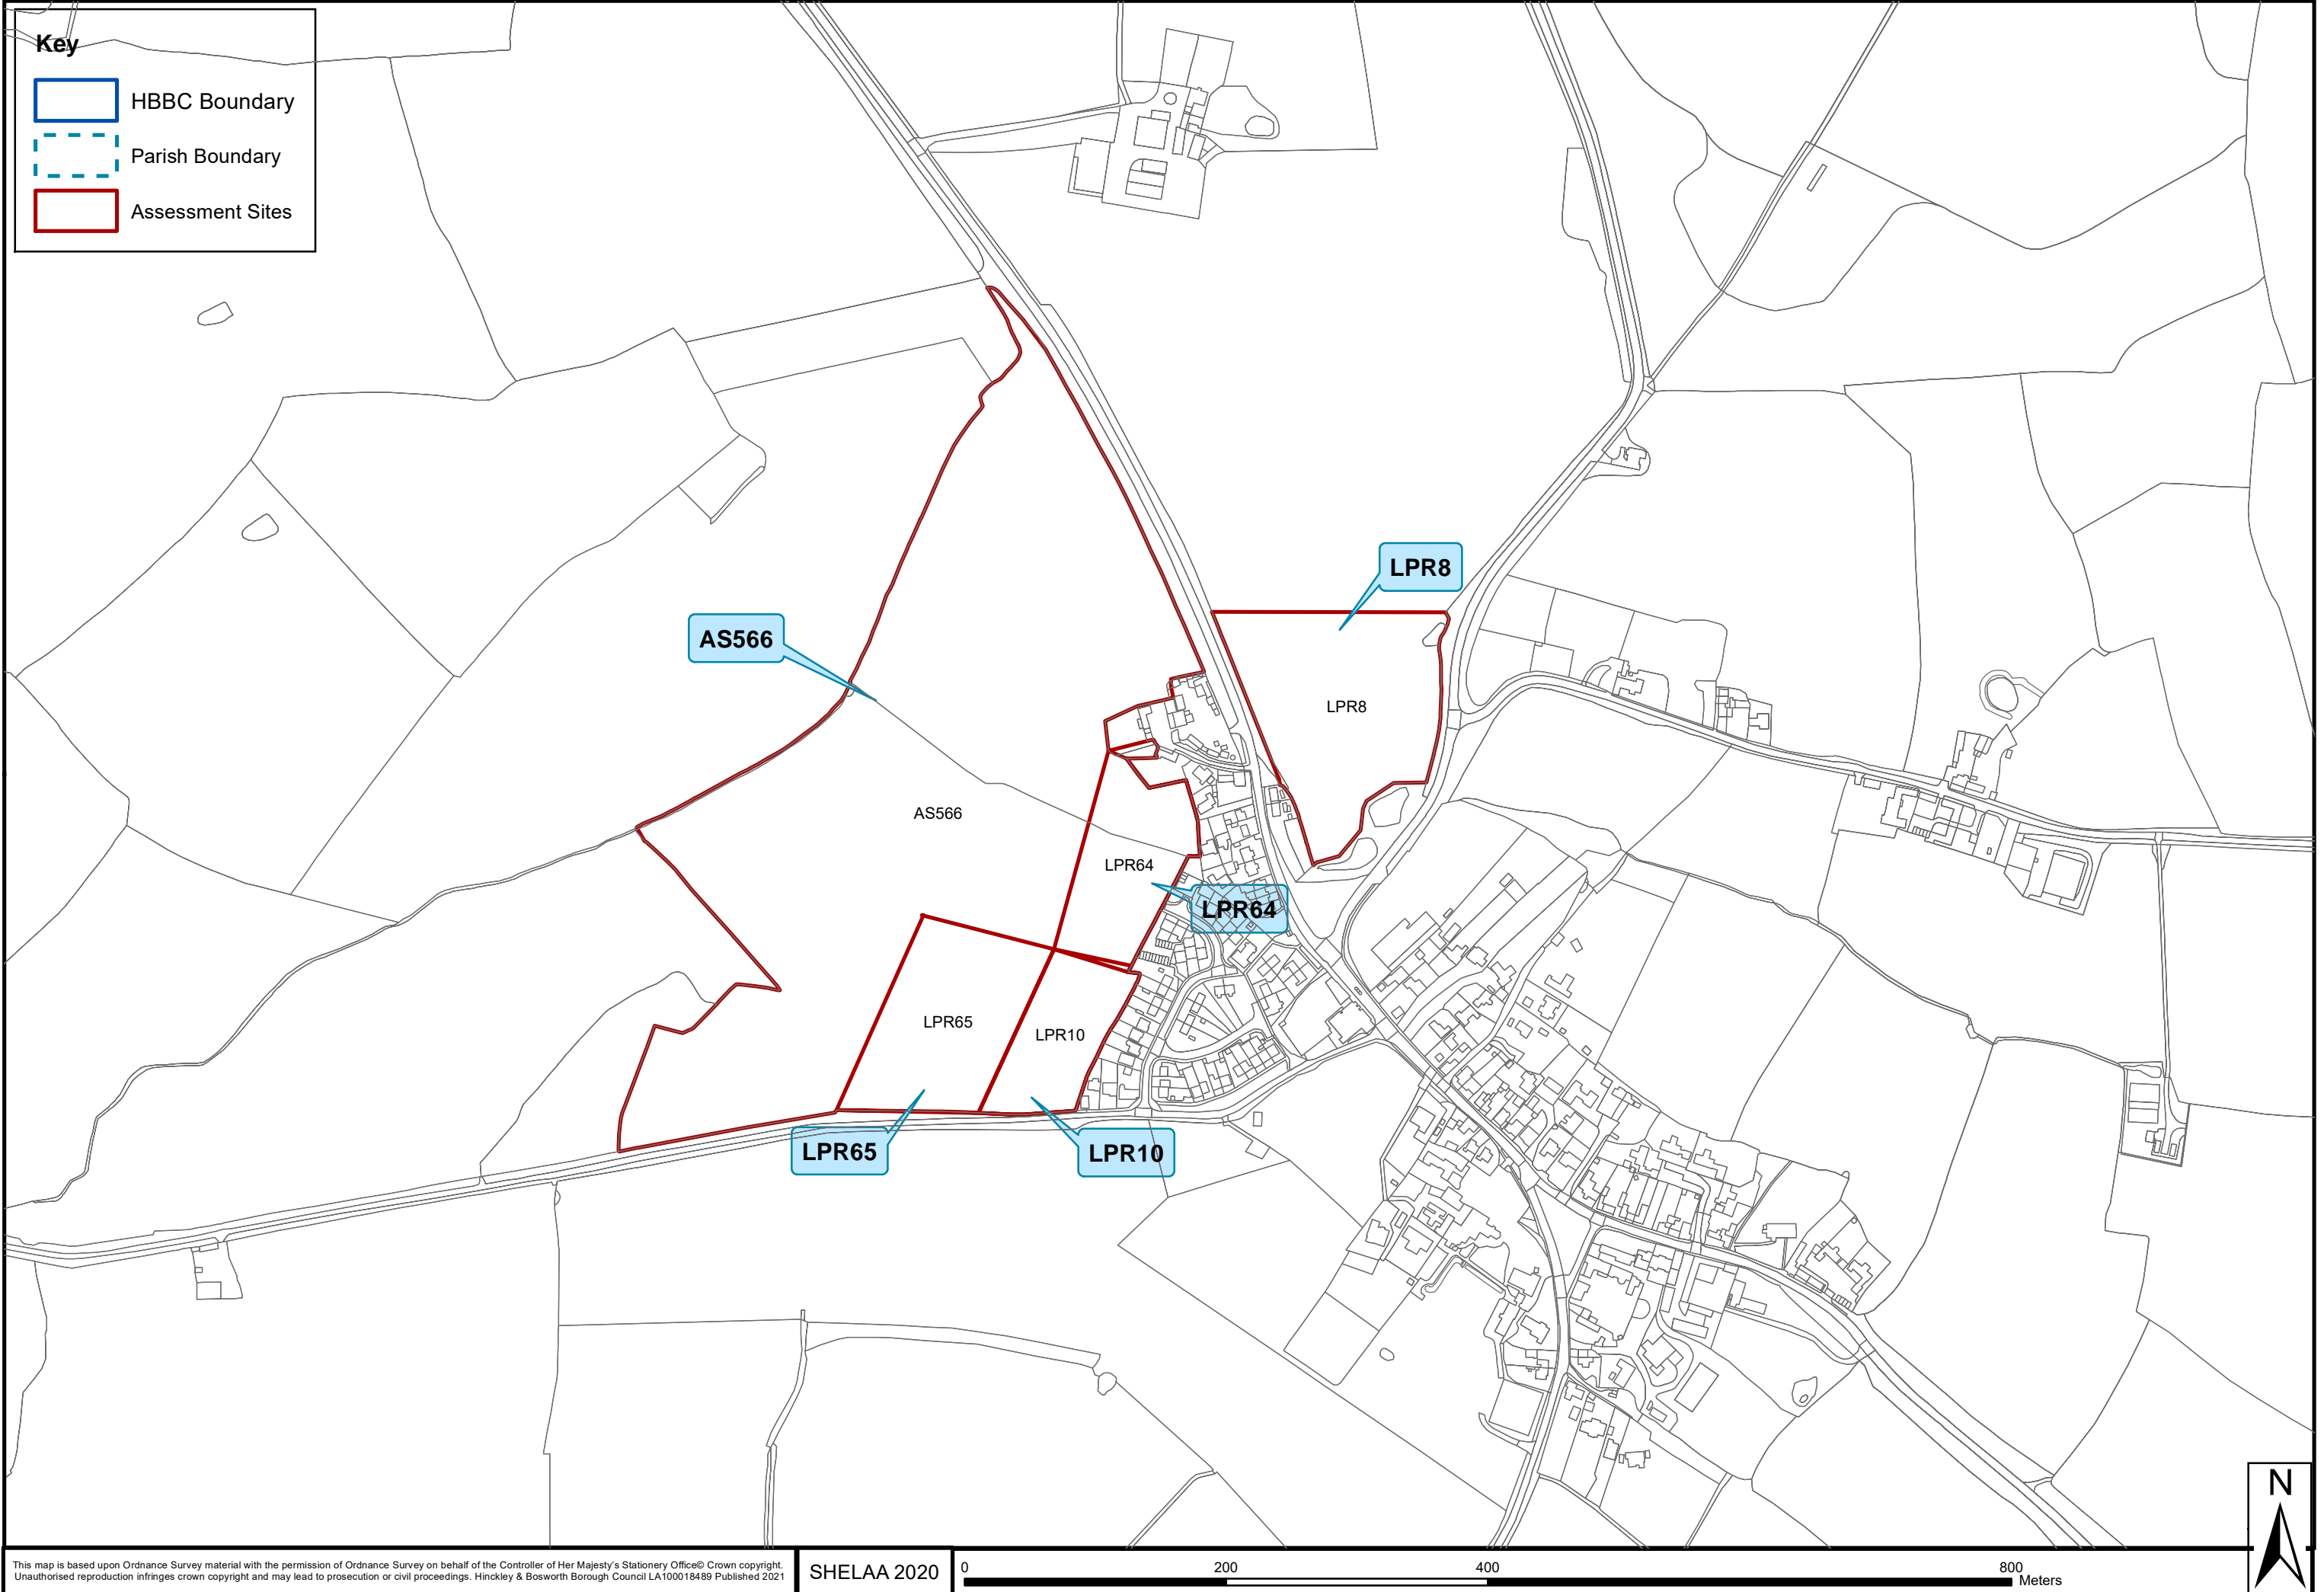

SHELAA 2020 Overview Map - Settlement: Ratcliffe Culey

SHELAA 2020 Overview Map - Settlement: Shackerstone

SHELAA 2020 Overview Map - Settlement: Sheepy Magna

This map is based upon Ordnance Survey material with the permission of Ordnance Survey on behalf of the Controller of Her Majesty's Stationery Office© Crown copyright. Unauthorised reproduction infringes crown copyright and may lead to prosecution or civil proceedings. Hinckley & Bosworth Borough Council LA100018489 Published 2021

SHELAA 2020 Overview Map - Settlement: Sibson

SHELAA 2020 Overview Map - Settlement: Stanton Under Bardon

SHELAA 2020 Overview Map - Settlement: Stapleton

SHELAA 2020 Overview Map - Settlement: Stoke Golding

SHELAA 2020

SHELAA 2020 Overview Map - Settlement: Thornton

Key

- HBBC Boundary
- Parish Boundary
- Assessment Sites

SHELAA 2020 Overview Map - Settlement: Twycross

SHELAA 2020 Overview Map - Settlement: Wellsborough

SHELAA 2020 Overview Map - Settlement: Witherley

SHELAA 2020 Overview Map - Settlement: Wykin Village