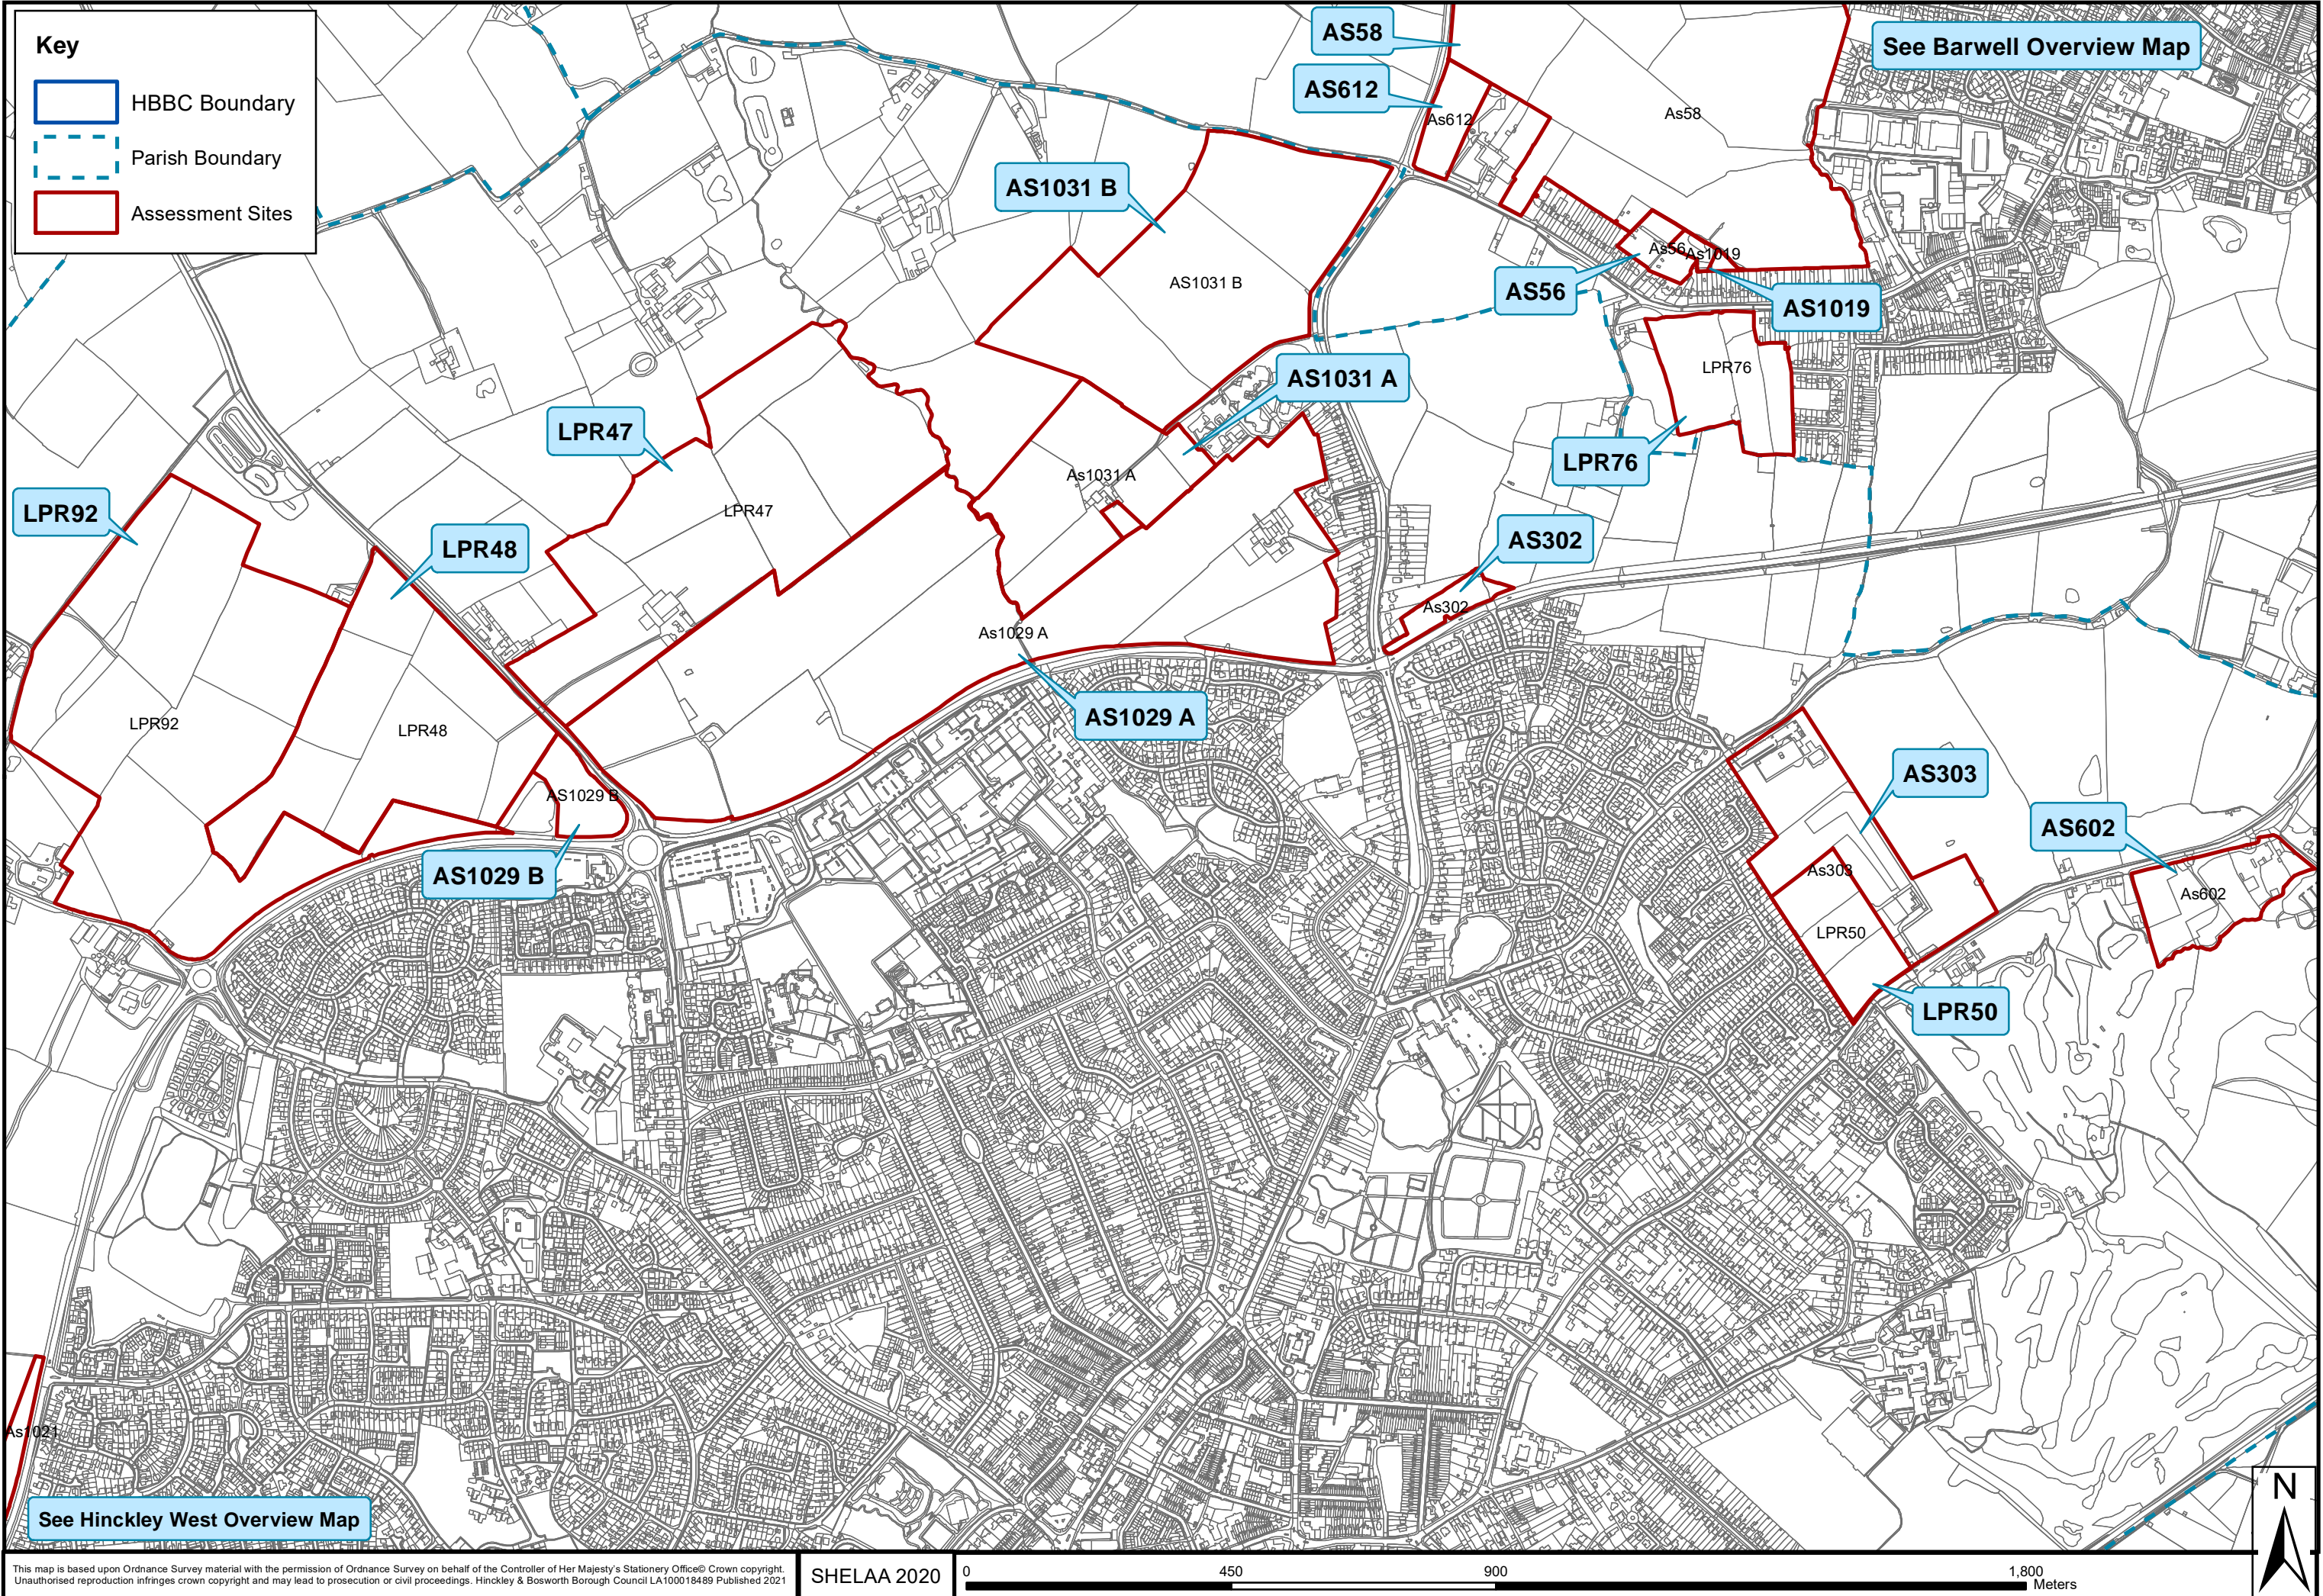

SHELAA 2020 Overview Map - Settlement: Hinckley North