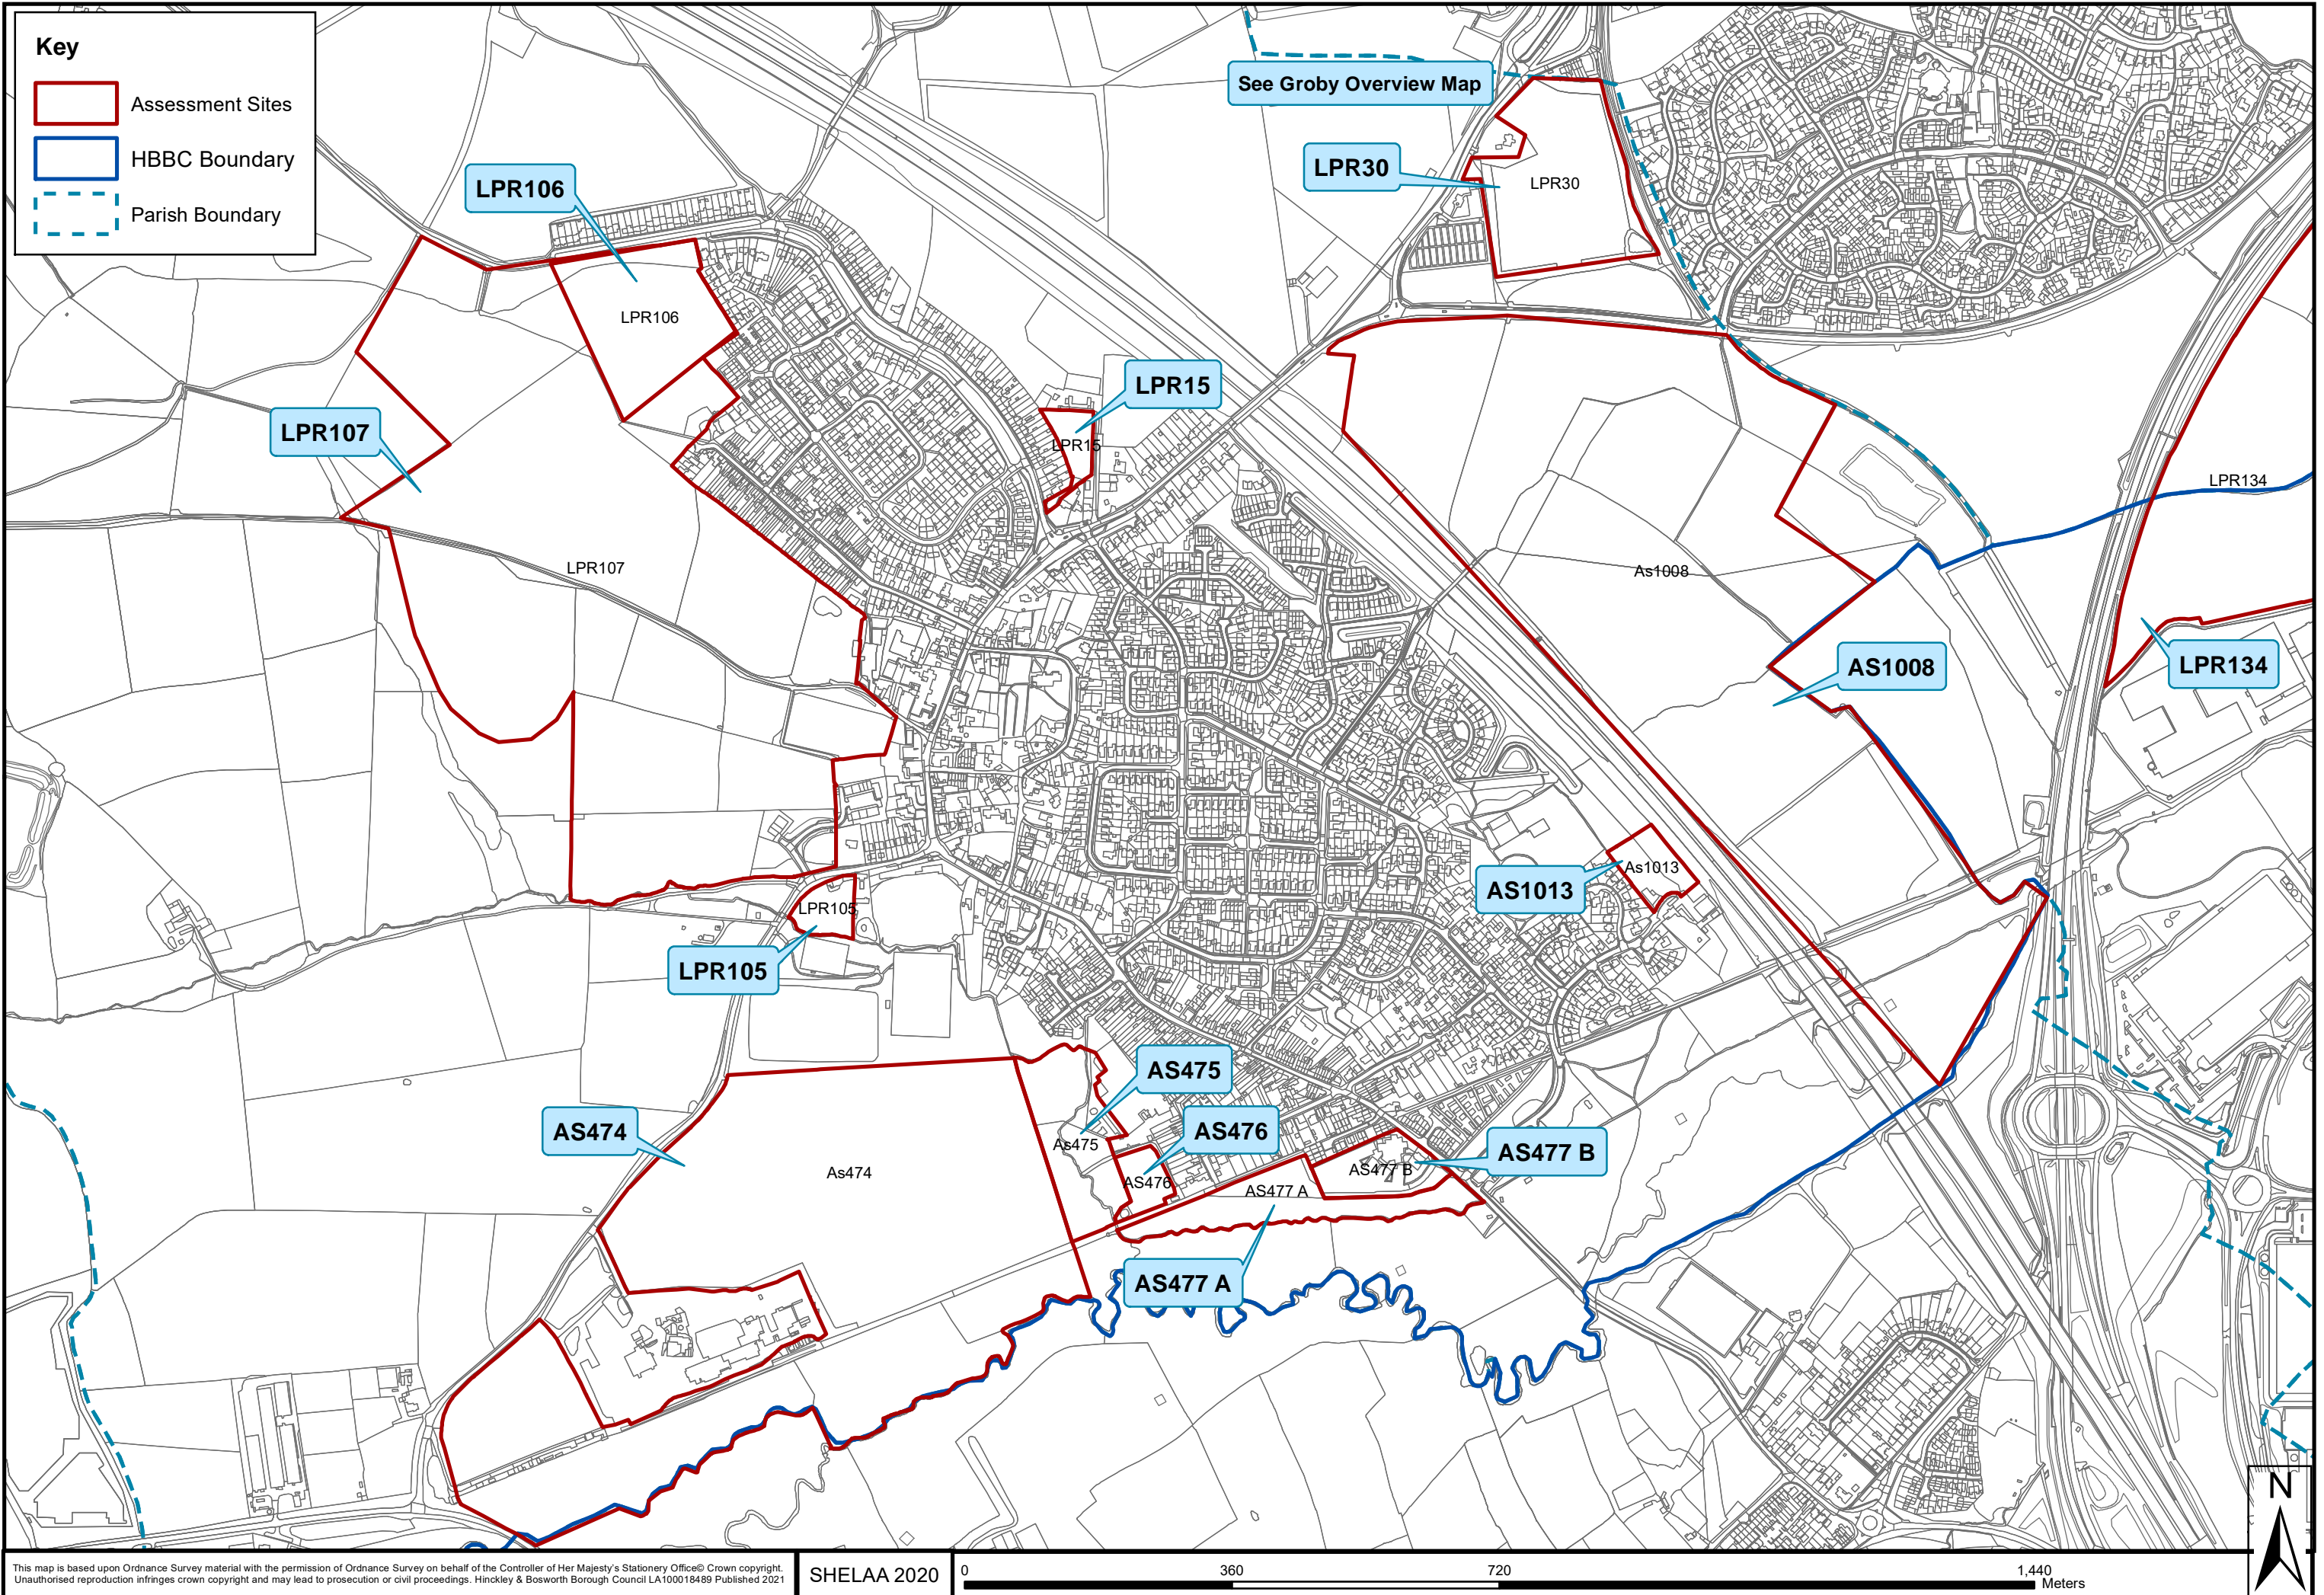

SHELAA 2020 Overview Map - Settlement: Markfield

SHELAA 2020 Overview Map - Settlement: Markfield West

This map is based upon Ordnance Survey material with the permission of Ordnance Survey on behalf of the Controller of Her Majesty's Stationery Office © Crown copyright. Unauthorised reproduction infringes crown copyright and may lead to prosecution or civil proceedings. Hinckley & Bosworth Borough Council LA100018489 Published 2021

SHELAA 2020 Overview Map - Settlement: Nailstone

SHELAA 2020 Overview Map - Settlement: Newbold Verdon

Key

- HBBC Boundary
- Parish Boundary
- Assessment Sites

SHELAA 2020 Overview Map - Settlement: Norton Juxta Twycross

SHELAA 2020 Overview Map - Settlement: Orton on the Hill

SHELAA 2020 Overview Map - Settlement: Peckleton

SHELAA 2020 Overview Map - Settlement: Ratby

This map is based upon Ordnance Survey material with the permission of Ordnance Survey on behalf of the Controller of Her Majesty's Stationery Office © Crown copyright. Unauthorised reproduction infringes crown copyright and may lead to prosecution or civil proceedings. Hinckley & Bosworth Borough Council LA100018489 Published 2021

SHELAA 2020 Overview Map - Settlement: Ratcliffe Culey

SHELAA 2020 Overview Map - Settlement: Shackerstone

SHELAA 2020 Overview Map - Settlement: Sheepy Magna

This map is based upon Ordnance Survey material with the permission of Ordnance Survey on behalf of the Controller of Her Majesty's Stationery Office© Crown copyright. Unauthorised reproduction infringes crown copyright and may lead to prosecution or civil proceedings. Hinckley & Bosworth Borough Council LA100018489 Published 2021