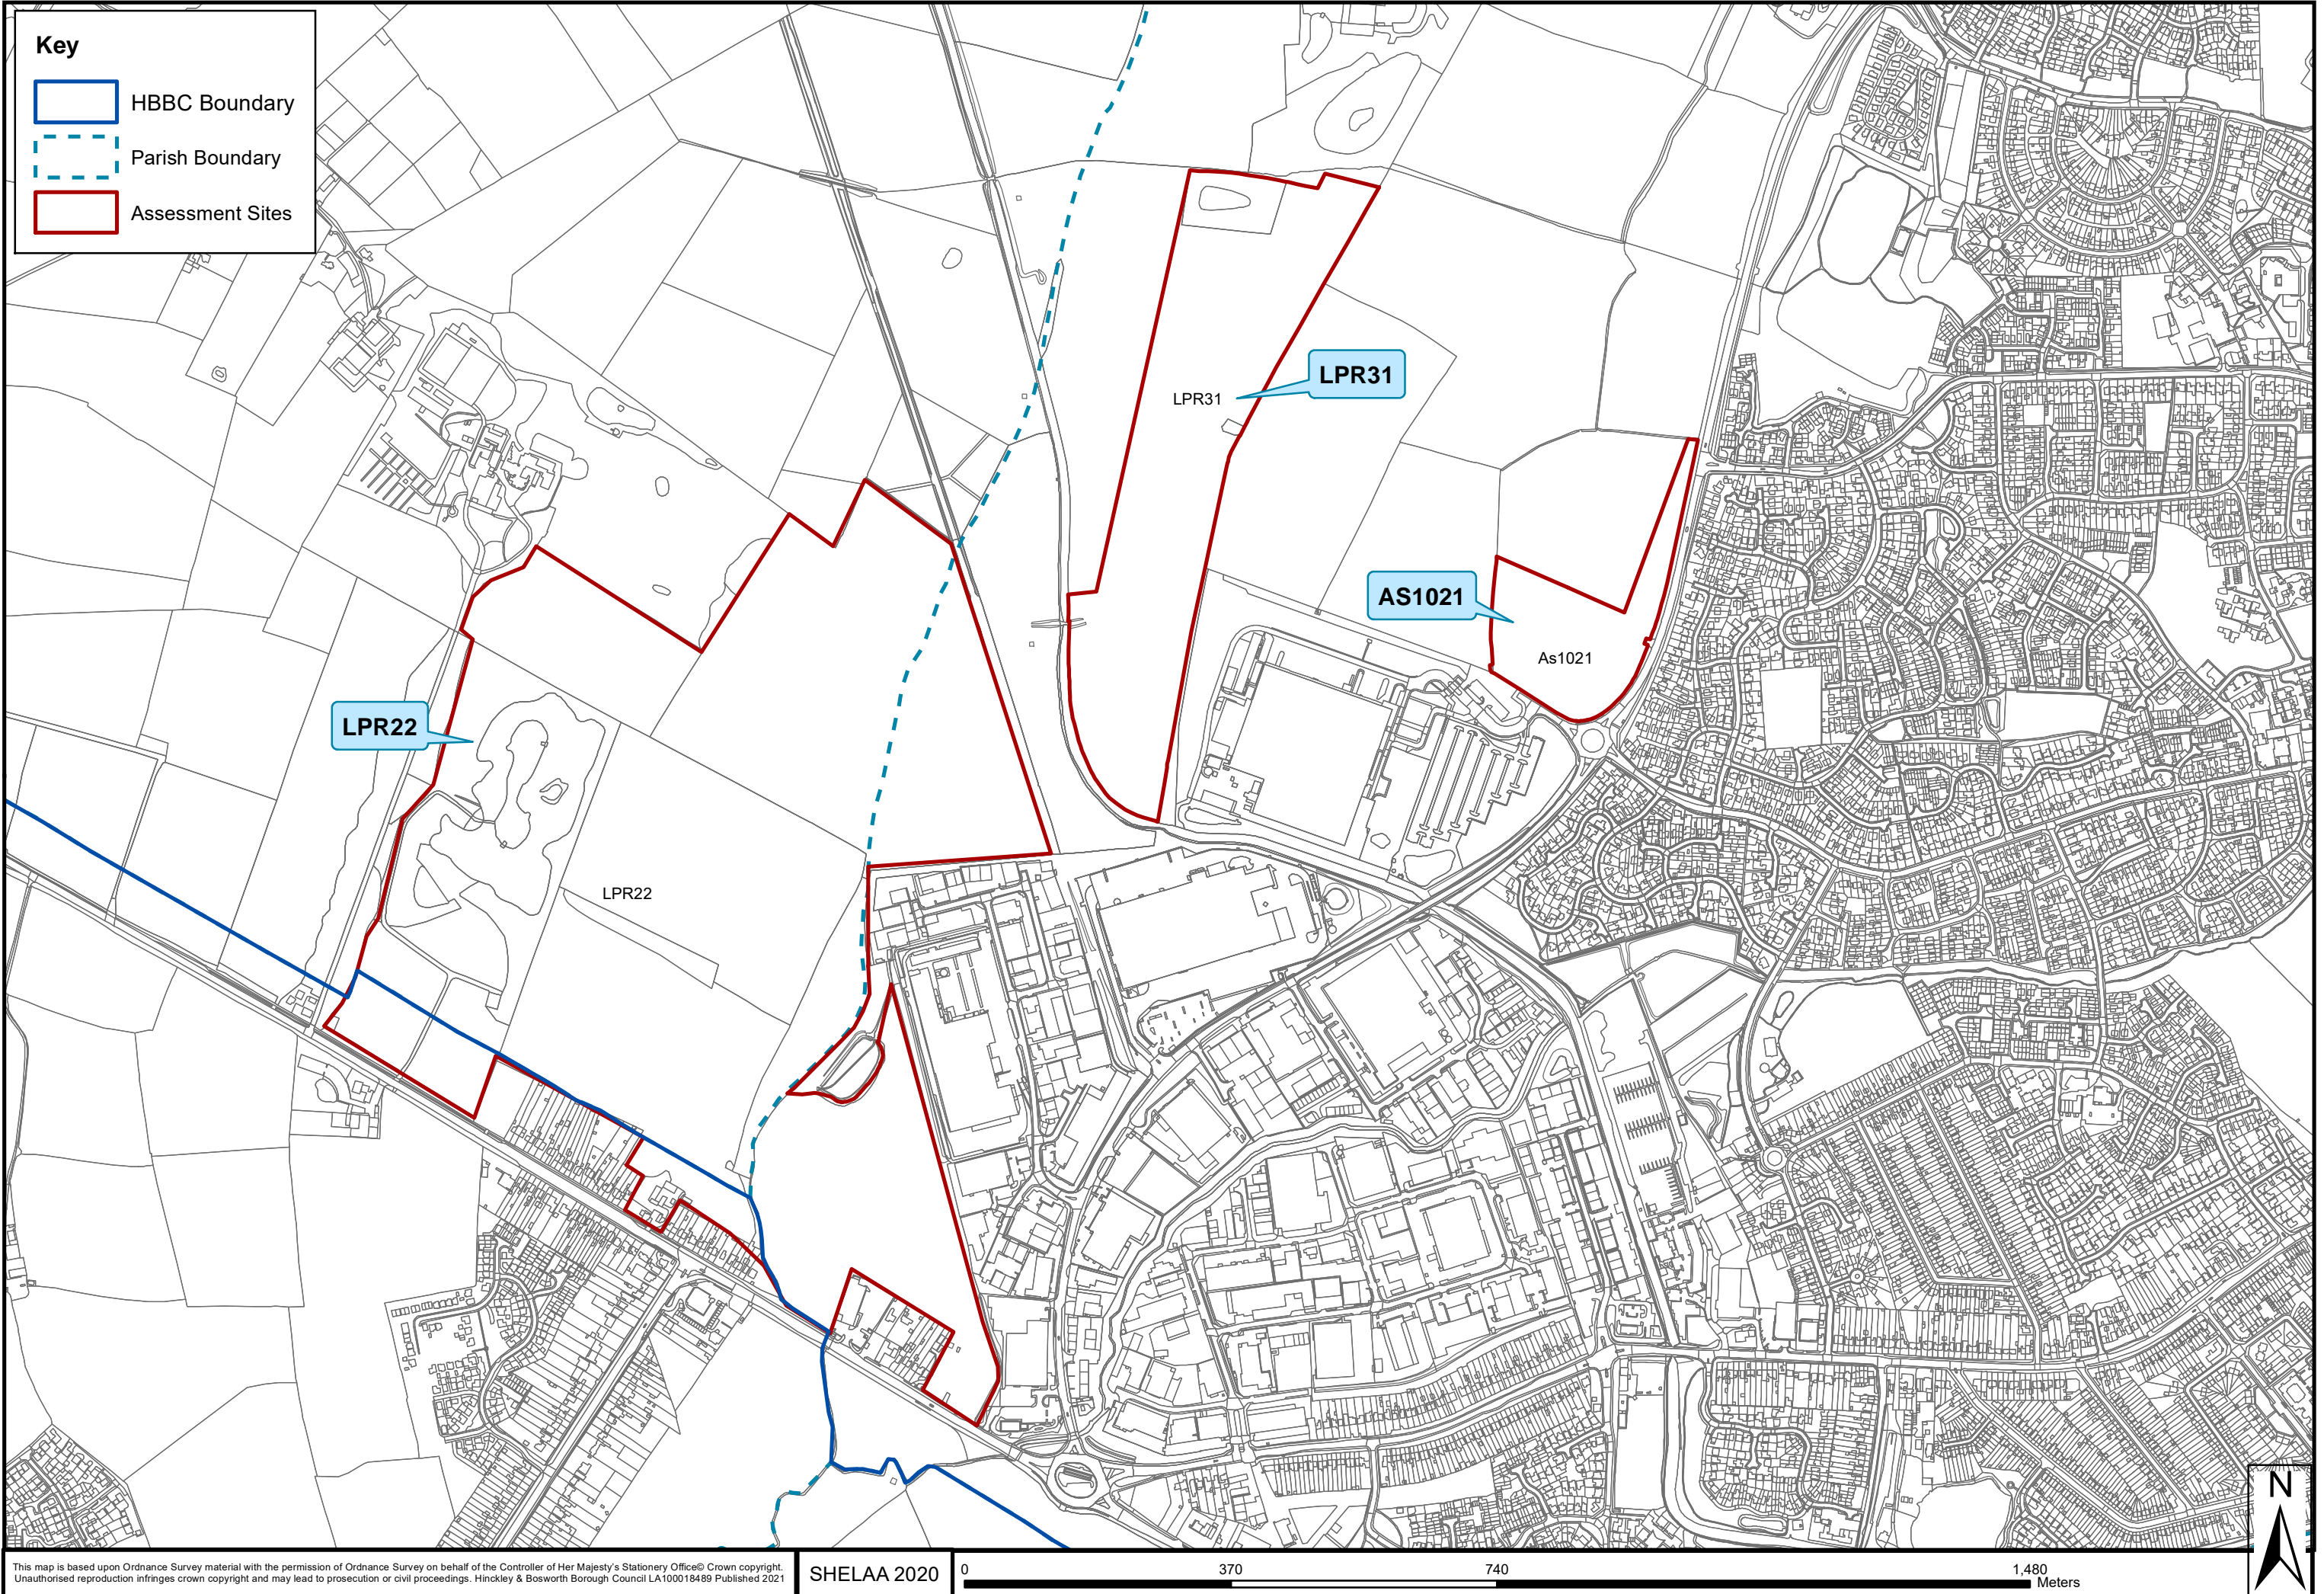

SHELAA 2020 Overview Map - Settlement: Hinckley Central

SHELAA 2020 Overview Map - Settlement: Hinckley North

This map is based upon Ordnance Survey material with the permission of Ordnance Survey on behalf of the Controller of Her Majesty's Stationery Office © Crown copyright. Unauthorised reproduction infringes crown copyright and may lead to prosecution or civil proceedings. Hinckley & Bosworth Borough Council LA100018489 Published 2021

SHELAA 2020 Overview Map - Settlement: Hinckley West

Key

- HBBC Boundary
- Parish Boundary
- Assessment Sites

SHELAA 2020 Overview Map - Settlement: Kirkby Mallory

SHELAA 2020 Overview Map - Settlement: Market Bosworth

SHELAA 2020 Overview Map - Settlement: Markfield

SHELAA 2020 Overview Map - Settlement: Markfield West

This map is based upon Ordnance Survey material with the permission of Ordnance Survey on behalf of the Controller of Her Majesty's Stationery Office © Crown copyright. Unauthorised reproduction infringes crown copyright and may lead to prosecution or civil proceedings. Hinckley & Bosworth Borough Council LA100018489 Published 2021

SHELAA 2020 Overview Map - Settlement: Orton on the Hill

SHELAA 2020 Overview Map - Settlement: Peckleton

SHELAA 2020 Overview Map - Settlement: Ratby

This map is based upon Ordnance Survey material with the permission of Ordnance Survey on behalf of the Controller of Her Majesty's Stationery Office © Crown copyright. Unauthorised reproduction infringes crown copyright and may lead to prosecution or civil proceedings. Hinckley & Bosworth Borough Council LA100018489 Published 2021