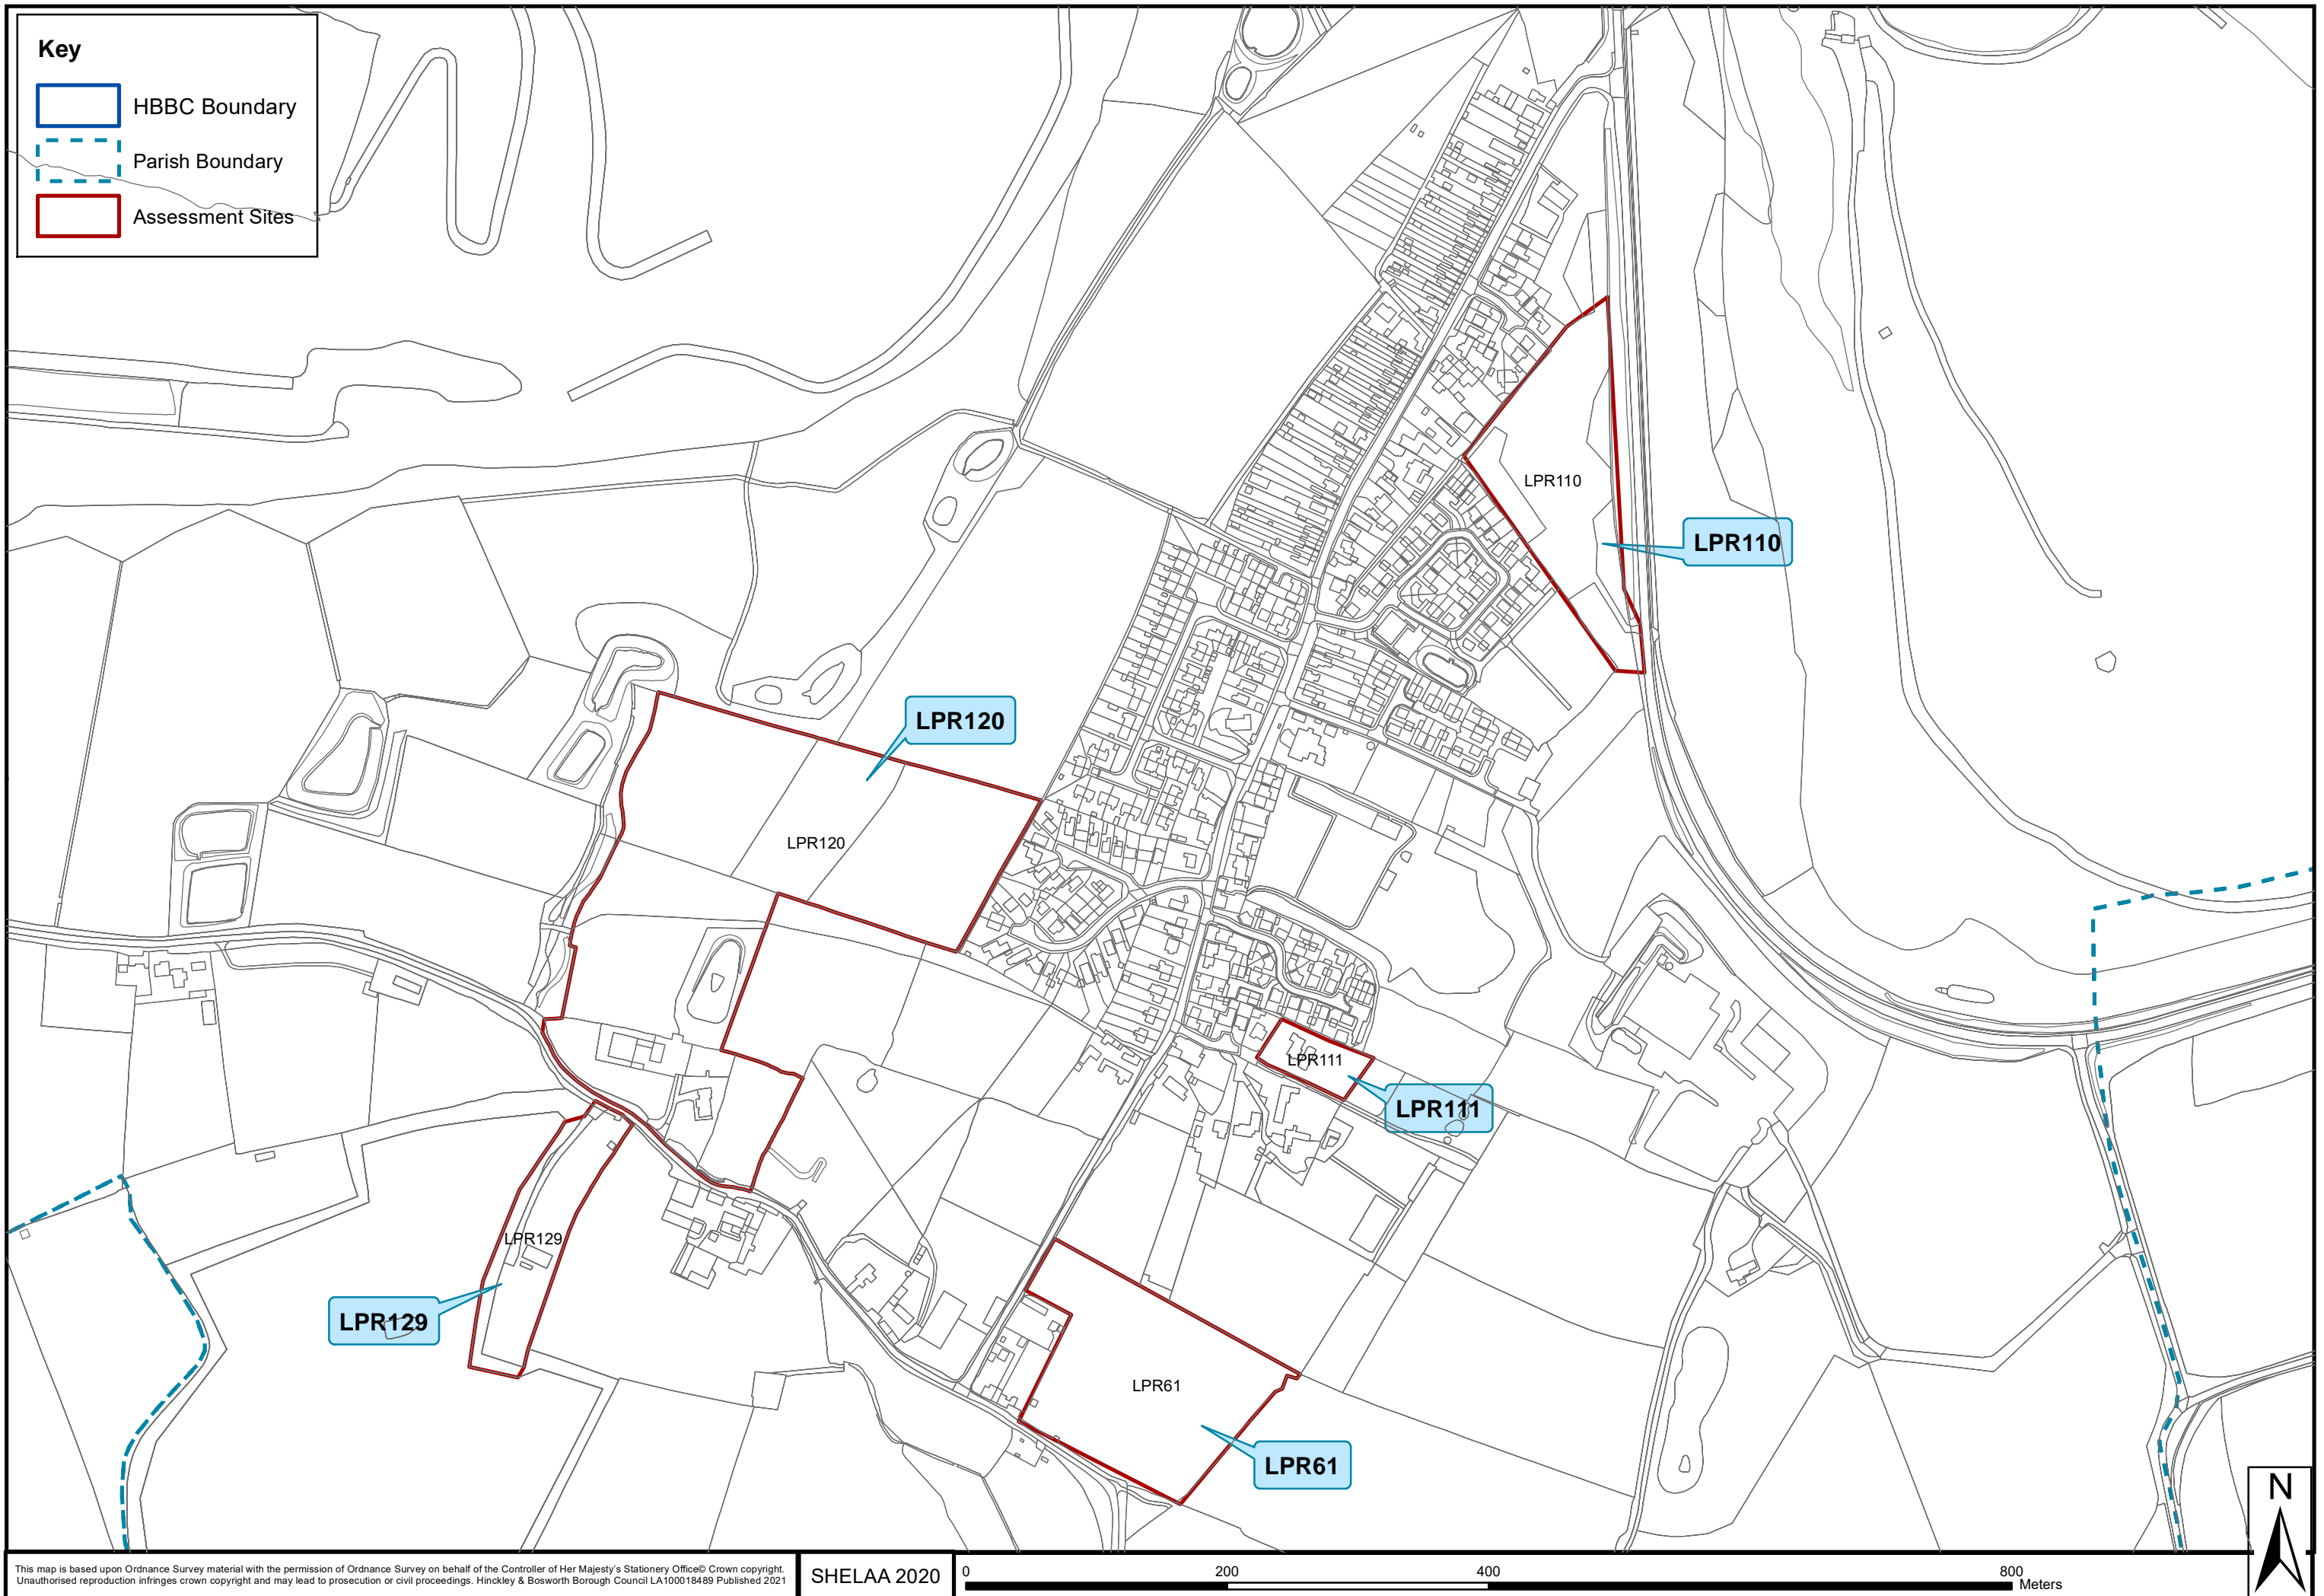

SHELAA 2020 Overview Map - Settlement: Orton on the Hill

SHELAA 2020 Overview Map - Settlement: Peckleton

SHELAA 2020 Overview Map - Settlement: Ratby

This map is based upon Ordnance Survey material with the permission of Ordnance Survey on behalf of the Controller of Her Majesty's Stationery Office © Crown copyright. Unauthorised reproduction infringes crown copyright and may lead to prosecution or civil proceedings. Hinckley & Bosworth Borough Council LA100018489 Published 2021

SHELAA 2020 Overview Map - Settlement: Ratcliffe Culey

SHELAA 2020 Overview Map - Settlement: Shackerstone

SHELAA 2020 Overview Map - Settlement: Sheepy Magna

This map is based upon Ordnance Survey material with the permission of Ordnance Survey on behalf of the Controller of Her Majesty's Stationery Office© Crown copyright. Unauthorised reproduction infringes crown copyright and may lead to prosecution or civil proceedings. Hinckley & Bosworth Borough Council LA100018489 Published 2021

SHELAA 2020 Overview Map - Settlement: Sibson

SHELAA 2020 Overview Map - Settlement: Stanton Under Bardon

SHELAA 2020 Overview Map - Settlement: Stapleton

SHELAA 2020 Overview Map - Settlement: Stoke Golding

SHELAA 2020 Overview Map - Settlement: Witherley

SHELAA 2020 Overview Map - Settlement: Wykin Village