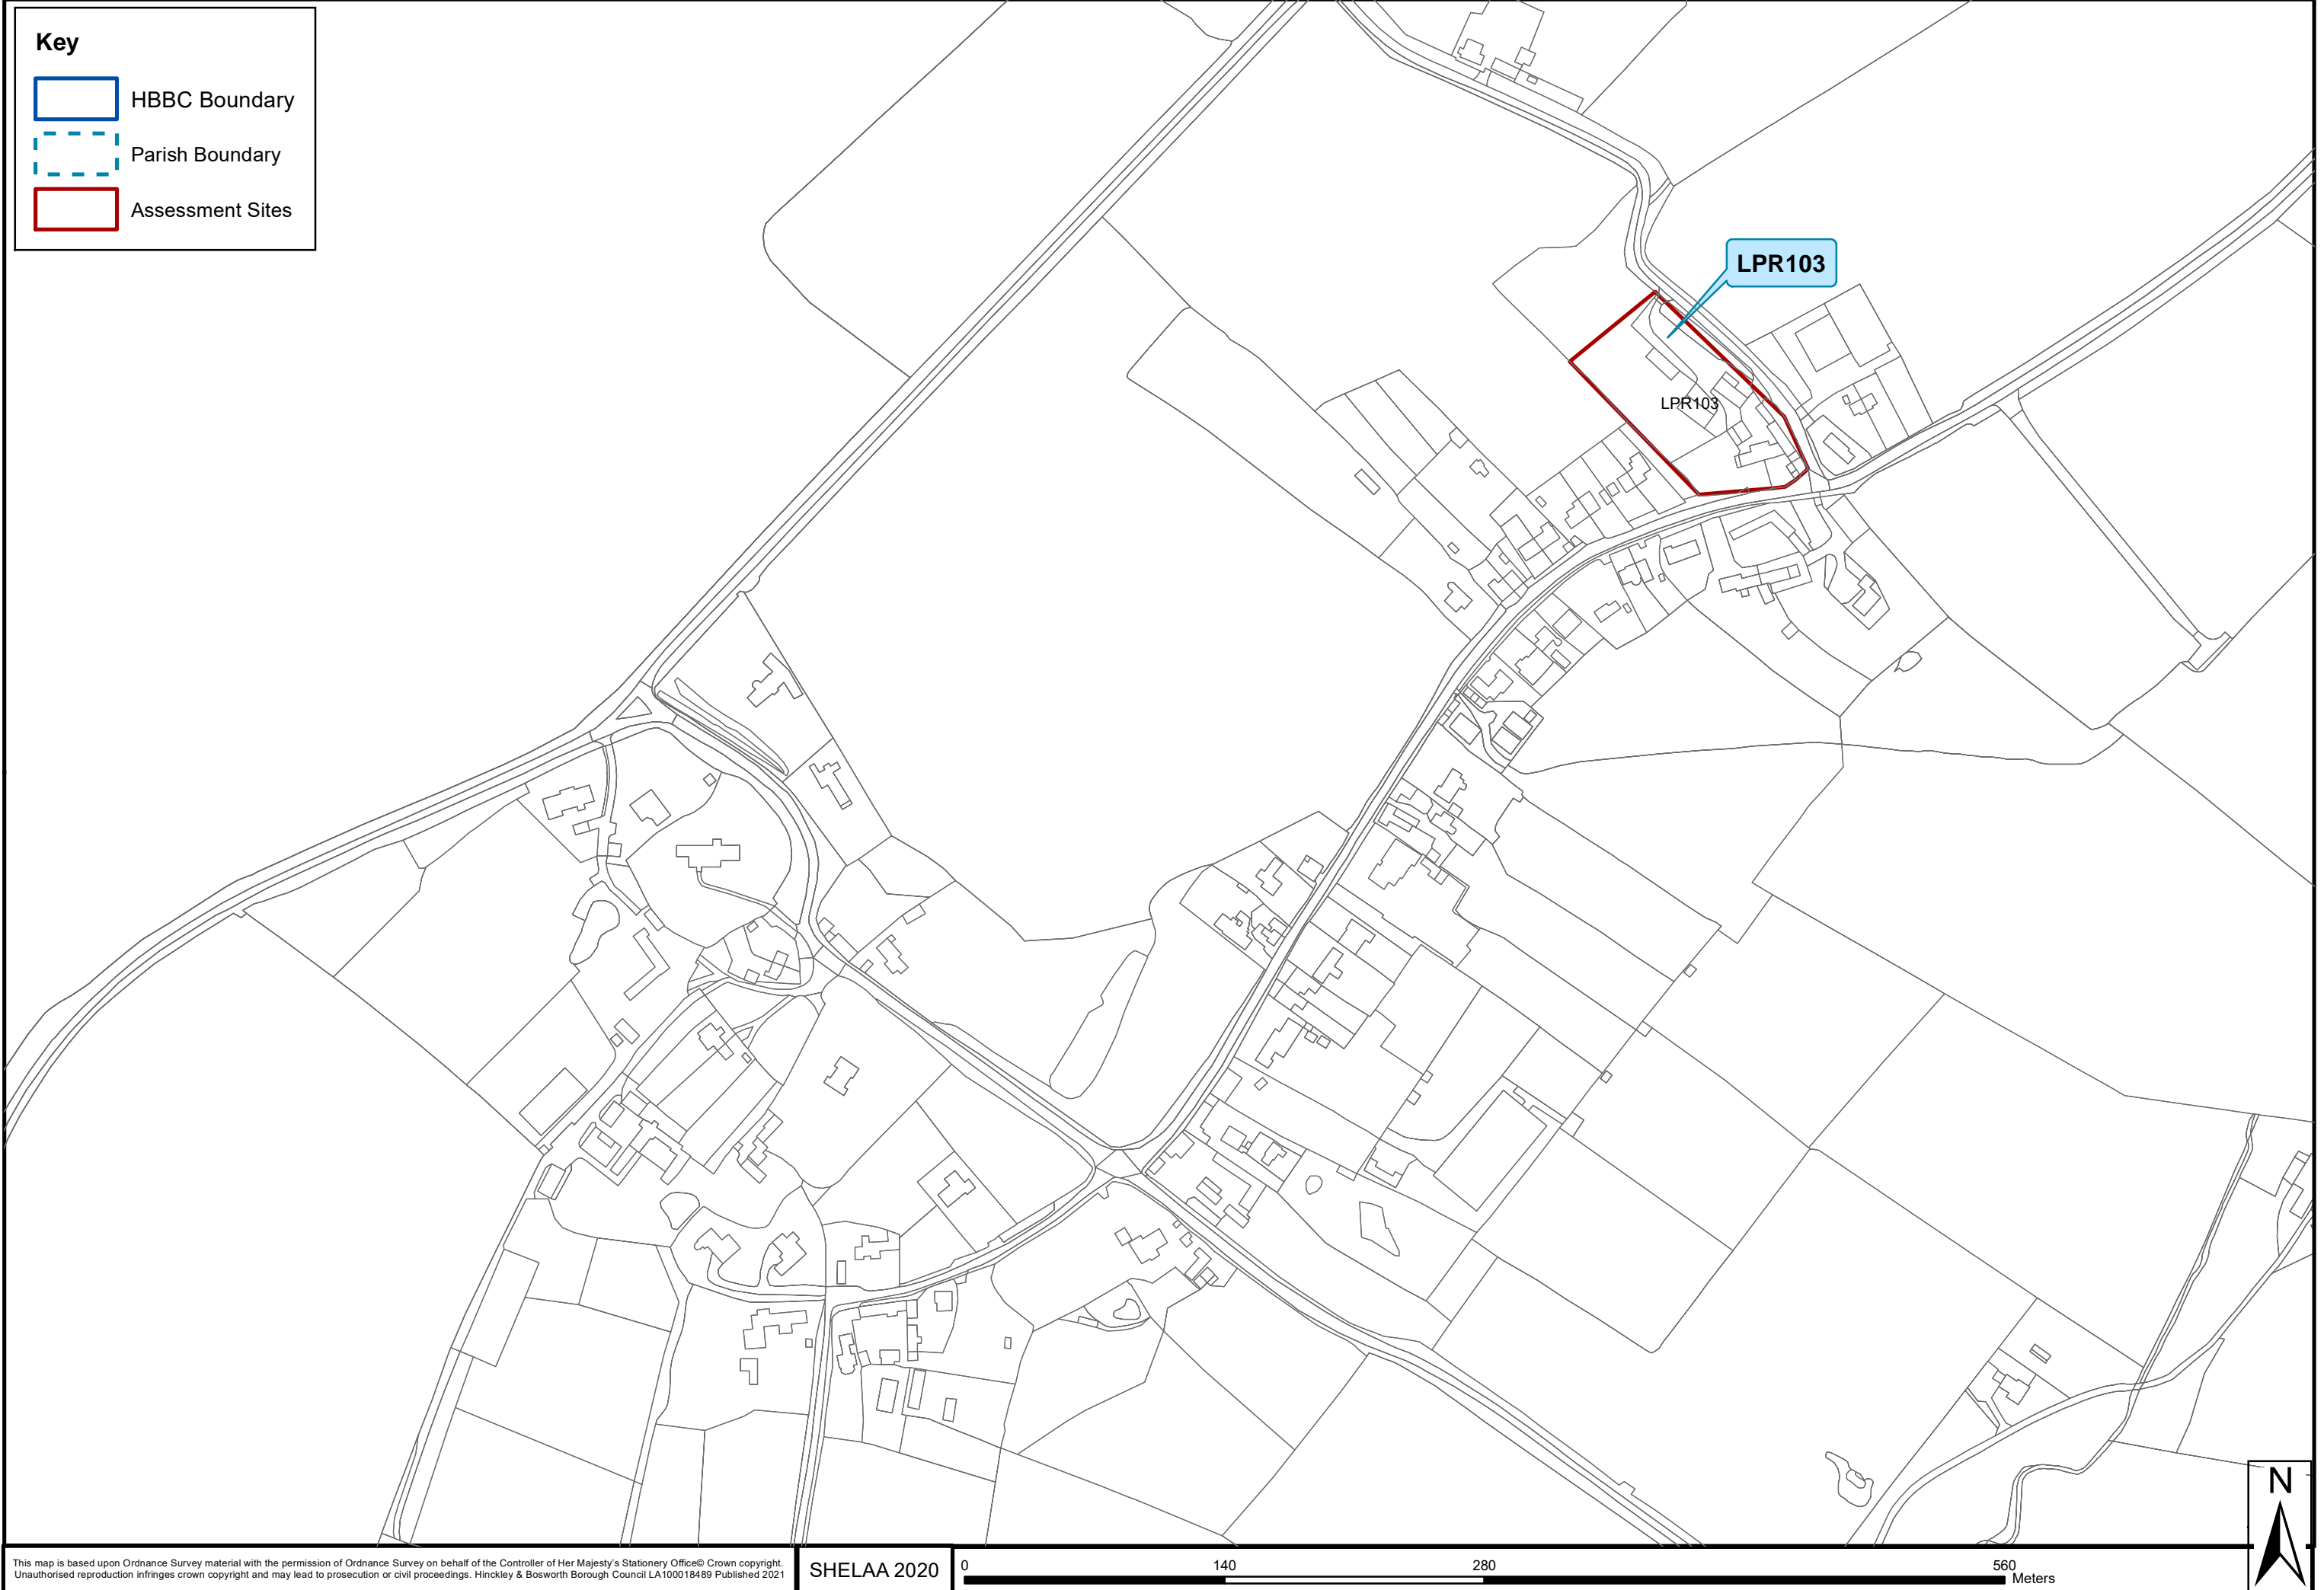

SHELAA 2020 Overview Map - Settlement: Markfield

SHELAA 2020 Overview Map - Settlement: Markfield West

This map is based upon Ordnance Survey material with the permission of Ordnance Survey on behalf of the Controller of Her Majesty's Stationery Office © Crown copyright. Unauthorised reproduction infringes crown copyright and may lead to prosecution or civil proceedings. Hinckley & Bosworth Borough Council LA100018489 Published 2021

SHELAA 2020 Overview Map - Settlement: Nailstone

SHELAA 2020 Overview Map - Settlement: Newbold Verdon

Key

- HBBC Boundary
- Parish Boundary
- Assessment Sites

SHELAA 2020 Overview Map - Settlement: Norton Juxta Twycross

SHELAA 2020 Overview Map - Settlement: Orton on the Hill

SHELAA 2020 Overview Map - Settlement: Peckleton

SHELAA 2020 Overview Map - Settlement: Ratby

This map is based upon Ordnance Survey material with the permission of Ordnance Survey on behalf of the Controller of Her Majesty's Stationery Office © Crown copyright. Unauthorised reproduction infringes crown copyright and may lead to prosecution or civil proceedings. Hinckley & Bosworth Borough Council LA100018489 Published 2021

SHELAA 2020 Overview Map - Settlement: Ratcliffe Culey

SHELAA 2020 Overview Map - Settlement: Shackerstone

SHELAA 2020 Overview Map - Settlement: Sheepy Magna

This map is based upon Ordnance Survey material with the permission of Ordnance Survey on behalf of the Controller of Her Majesty's Stationery Office© Crown copyright. Unauthorised reproduction infringes crown copyright and may lead to prosecution or civil proceedings. Hinckley & Bosworth Borough Council LA100018489 Published 2021