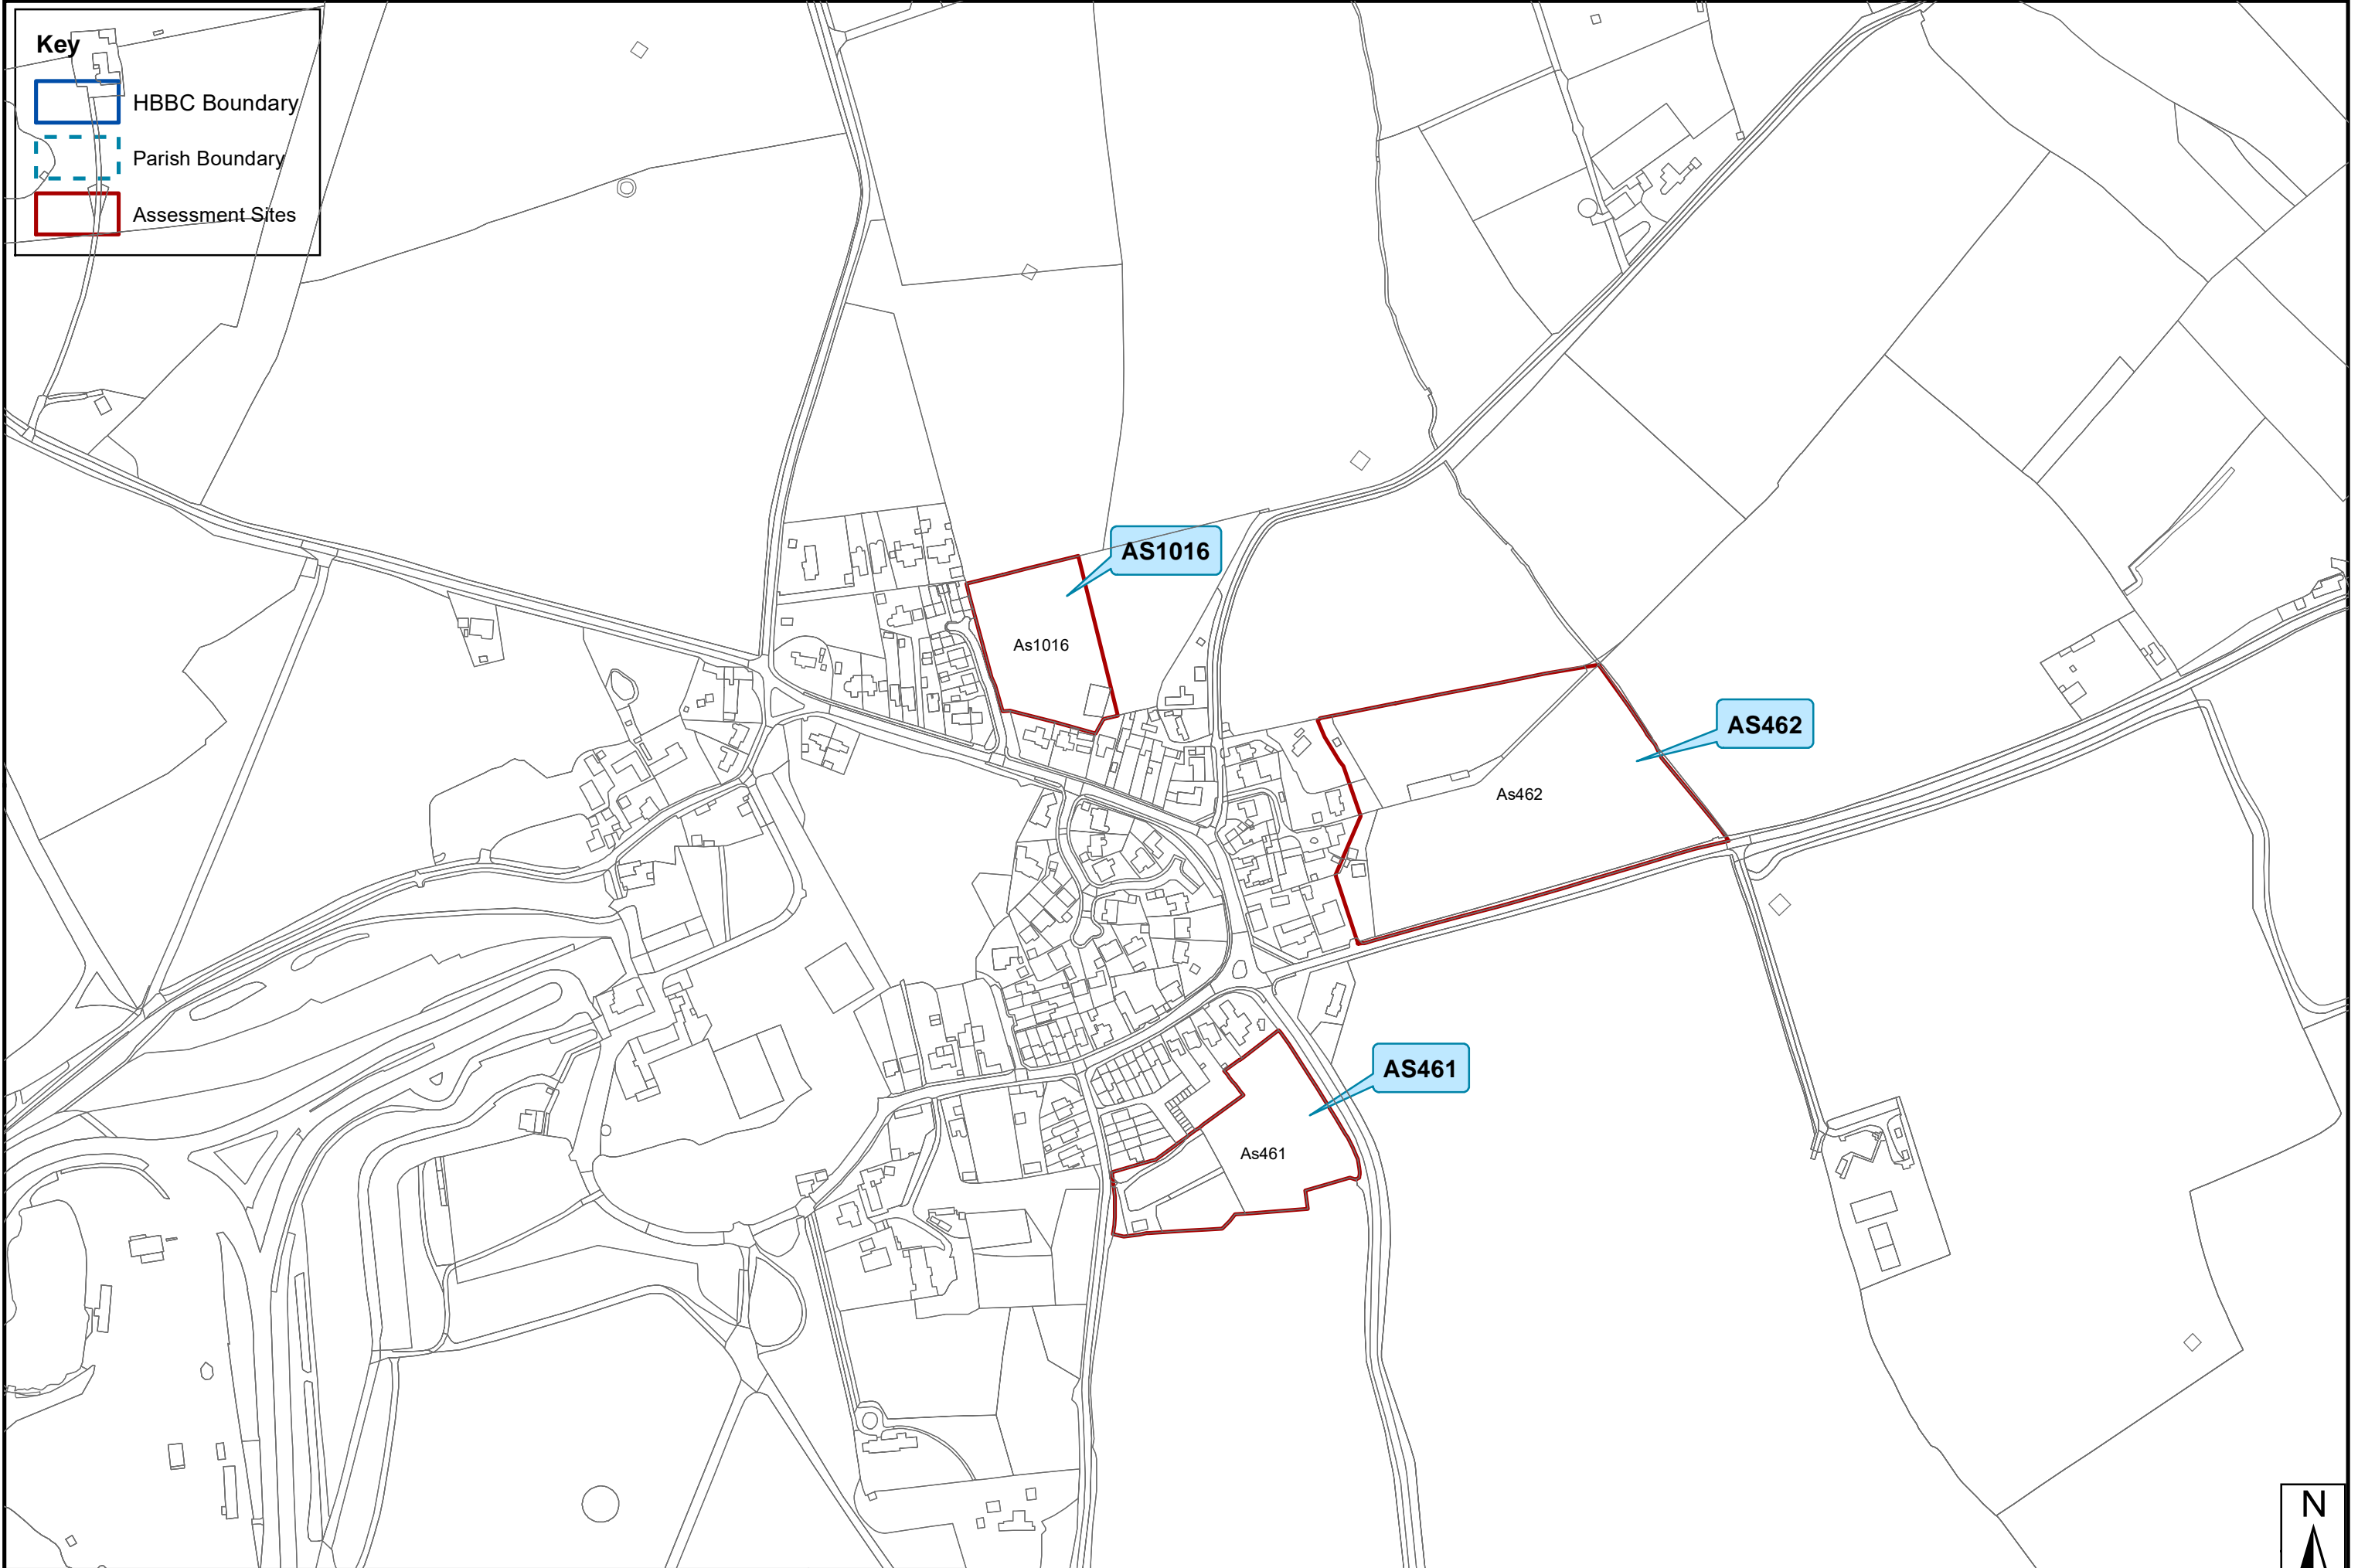

SHELAA 2020 Overview Map - Settlement: Hinckley Central

SHELAA 2020 Overview Map - Settlement: Hinckley North

This map is based upon Ordnance Survey material with the permission of Ordnance Survey on behalf of the Controller of Her Majesty's Stationery Office © Crown copyright. Unauthorised reproduction infringes crown copyright and may lead to prosecution or civil proceedings. Hinckley & Bosworth Borough Council LA100018489 Published 2021

SHELAA 2020 Overview Map - Settlement: Hinckley West

Key

- HBBC Boundary
- Parish Boundary
- Assessment Sites

SHELAA 2020 Overview Map - Settlement: Kirkby Mallory

SHELAA 2020 Overview Map - Settlement: Market Bosworth

SHELAA 2020 Overview Map - Settlement: Markfield

SHELAA 2020 Overview Map - Settlement: Markfield West

This map is based upon Ordnance Survey material with the permission of Ordnance Survey on behalf of the Controller of Her Majesty's Stationery Office © Crown copyright. Unauthorised reproduction infringes crown copyright and may lead to prosecution or civil proceedings. Hinckley & Bosworth Borough Council LA100018489 Published 2021

SHELAA 2020 Overview Map - Settlement: Witherley

SHELAA 2020 Overview Map - Settlement: Wykin Village