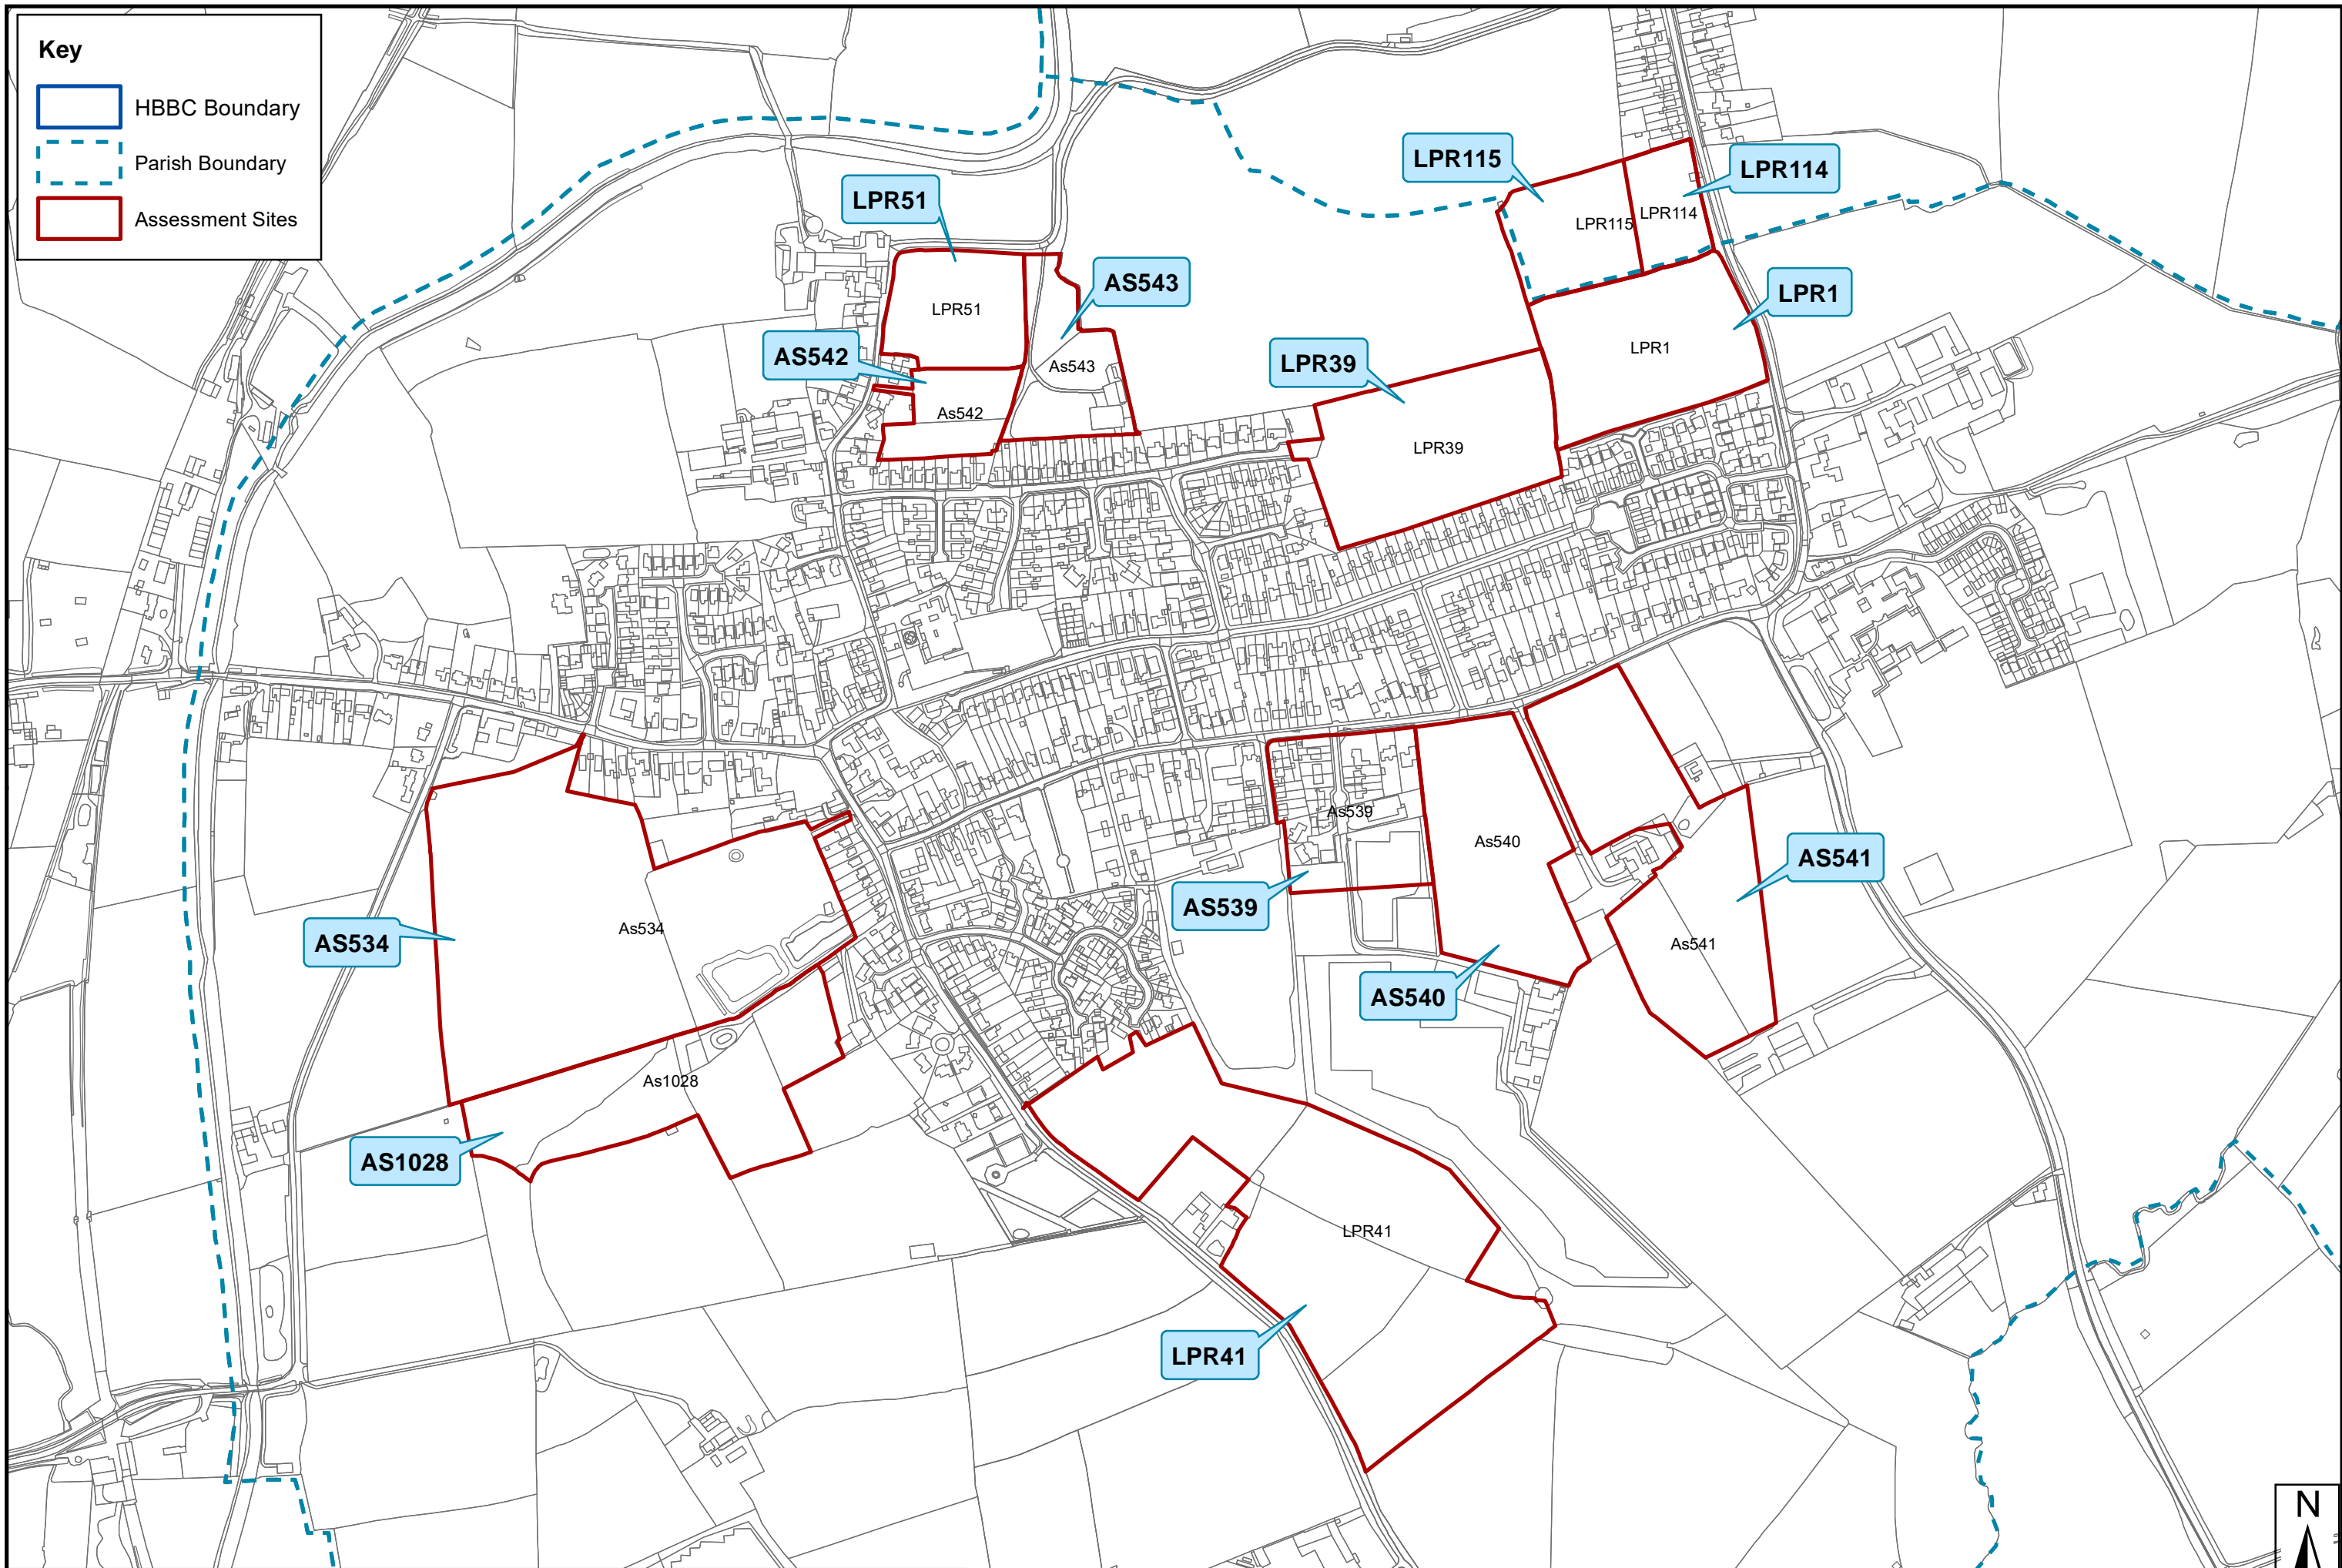

SHELAA 2020 Overview Map - Settlement: Ratcliffe Culey

SHELAA 2020 Overview Map - Settlement: Shackerstone

SHELAA 2020 Overview Map - Settlement: Sheepy Magna

This map is based upon Ordnance Survey material with the permission of Ordnance Survey on behalf of the Controller of Her Majesty's Stationery Office© Crown copyright. Unauthorised reproduction infringes crown copyright and may lead to prosecution or civil proceedings. Hinckley & Bosworth Borough Council LA100018489 Published 2021

SHELAA 2020 Overview Map - Settlement: Sibson

SHELAA 2020 Overview Map - Settlement: Stanton Under Bardon

SHELAA 2020 Overview Map - Settlement: Stapleton

SHELAA 2020 Overview Map - Settlement: Stoke Golding

SHELAA 2020

SHELAA 2020 Overview Map - Settlement: Thornton

Key

- HBBC Boundary
- Parish Boundary
- Assessment Sites

SHELAA 2020 Overview Map - Settlement: Twycross

SHELAA 2020 Overview Map - Settlement: Wellsborough

SHELAA 2020 Overview Map - Settlement: Witherley

SHELAA 2020 Overview Map - Settlement: Wykin Village