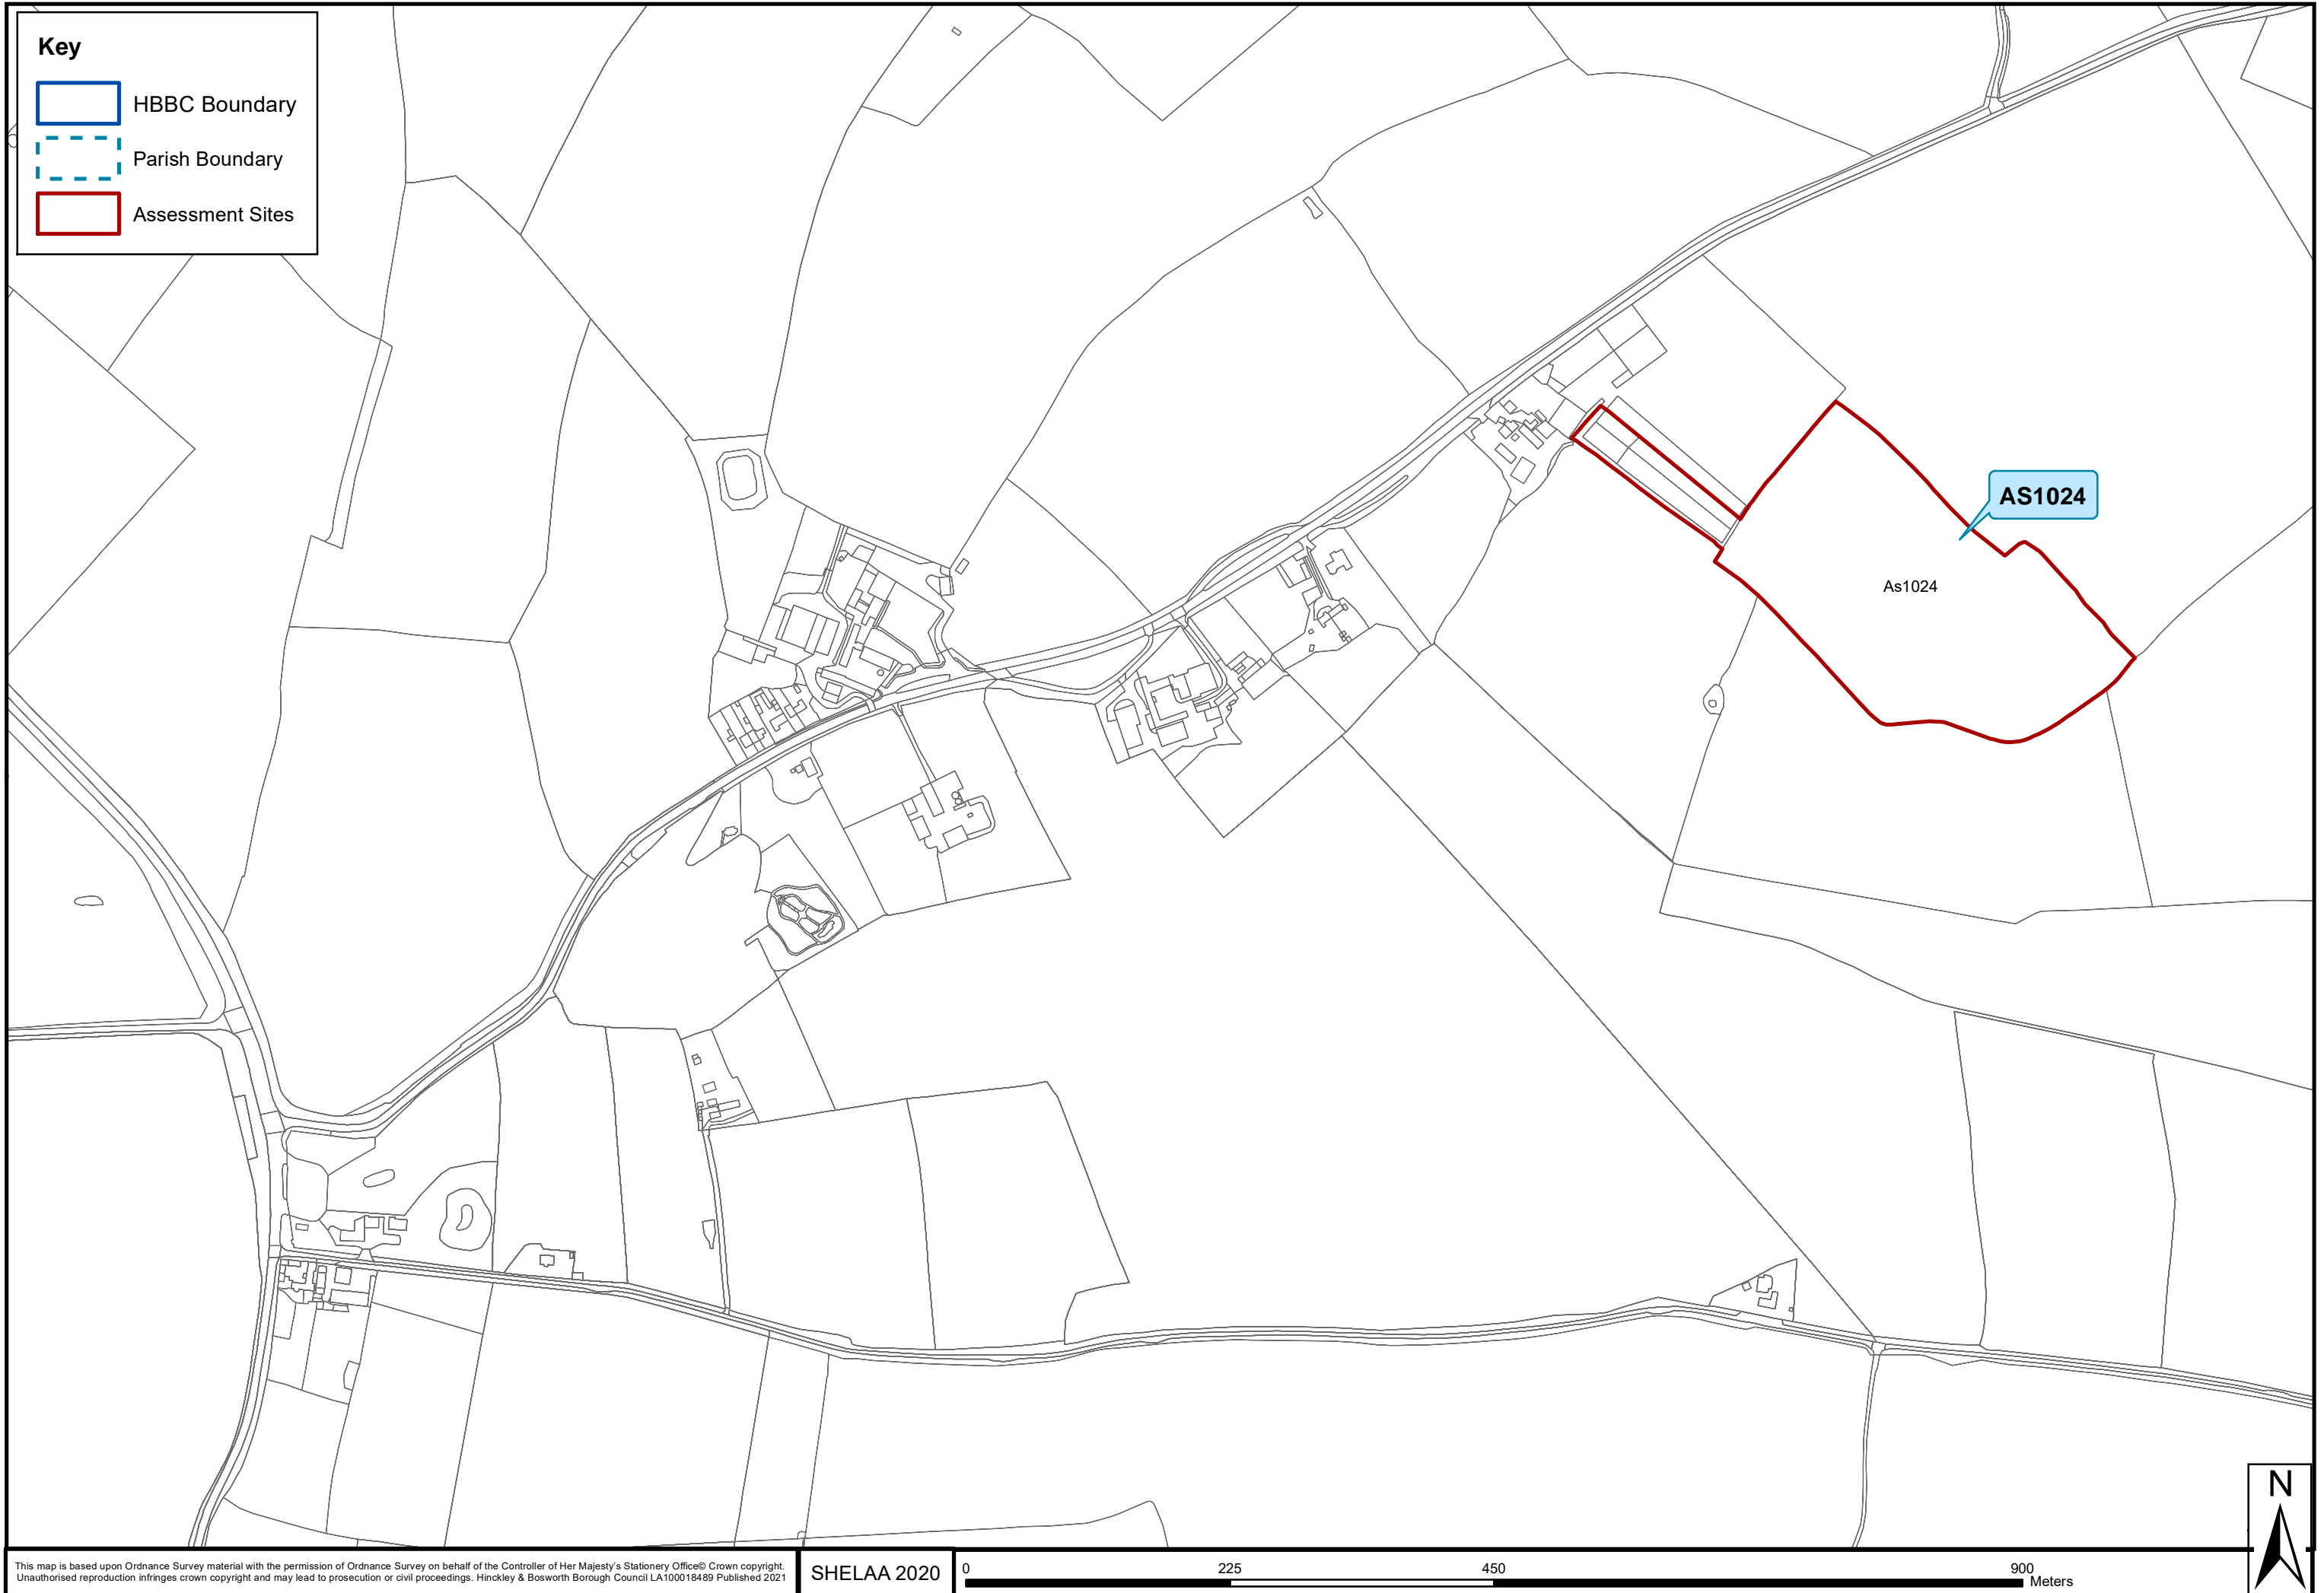

SHELAA 2020 Overview Map - Settlement: Hinckley West

Key

- HBBC Boundary
- Parish Boundary
- Assessment Sites

SHELAA 2020 Overview Map - Settlement: Kirkby Mallory

SHELAA 2020 Overview Map - Settlement: Market Bosworth

SHELAA 2020 Overview Map - Settlement: Sibson

SHELAA 2020 Overview Map - Settlement: Stanton Under Bardon

SHELAA 2020 Overview Map - Settlement: Stapleton

SHELAA 2020 Overview Map - Settlement: Stoke Golding

SHELAA 2020

SHELAA 2020 Overview Map - Settlement: Thornton

Key

- HBBC Boundary
- Parish Boundary
- Assessment Sites

SHELAA 2020 Overview Map - Settlement: Twycross

SHELAA 2020 Overview Map - Settlement: Wellsborough

SHELAA 2020 Overview Map - Settlement: Witherley

SHELAA 2020 Overview Map - Settlement: Wykin Village