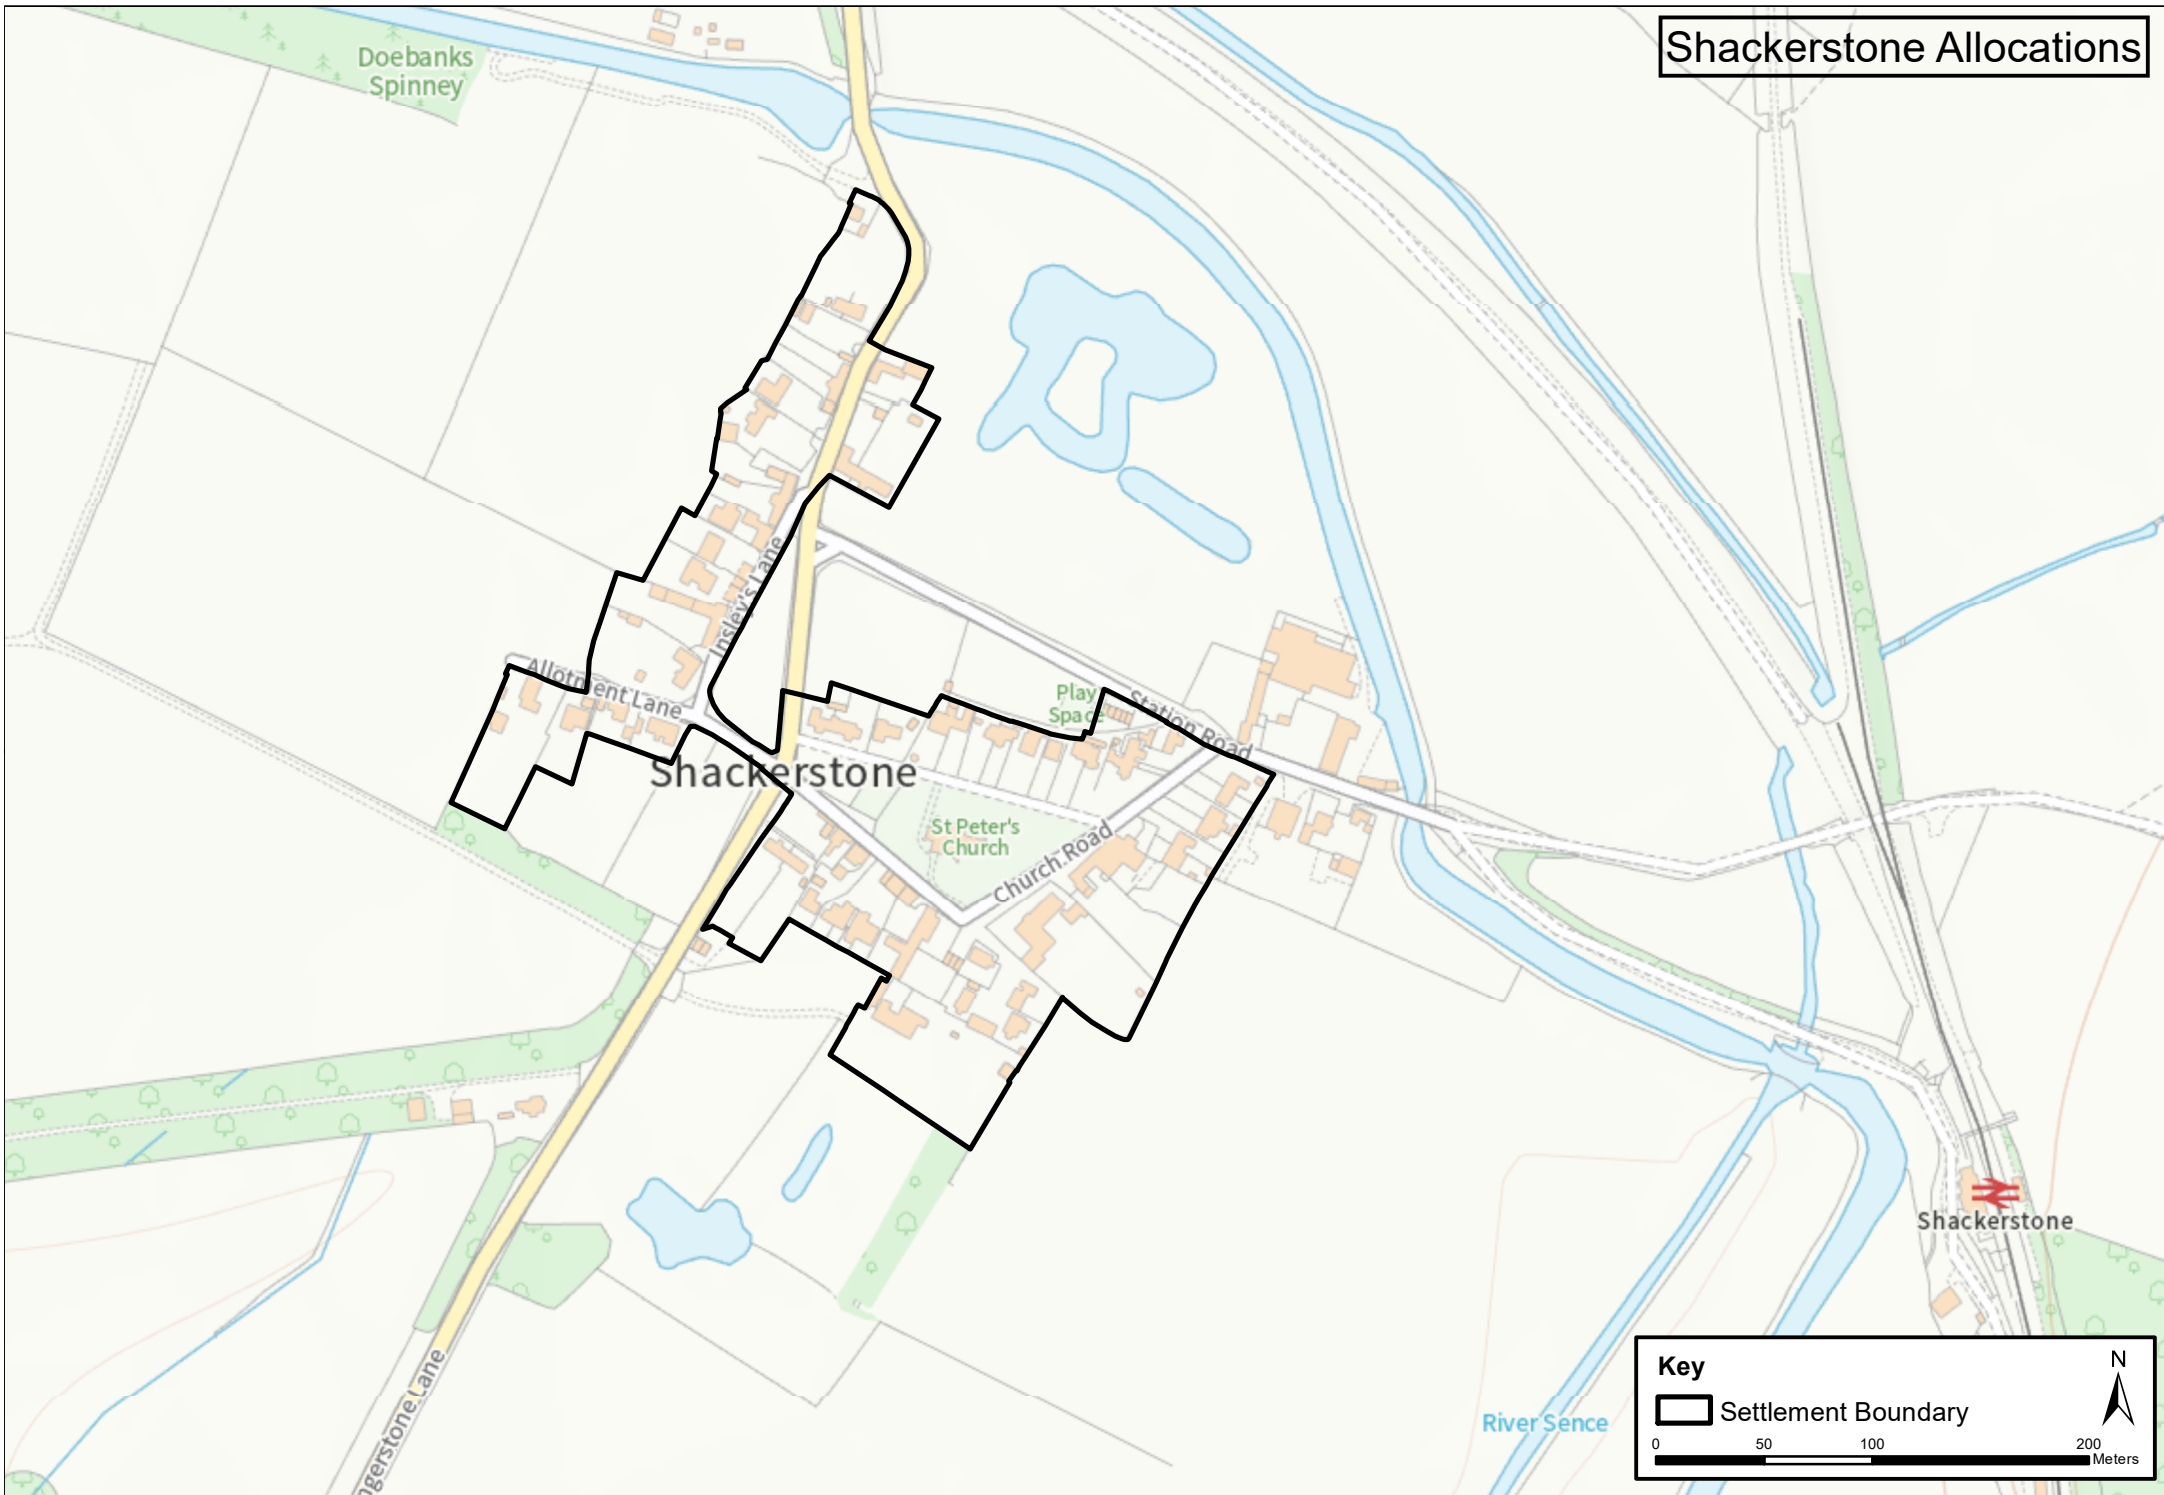

# Shackerstone Allocations

# Sheepy Magna Allocations

This map is based upon Ordnance Survey material with the permission of Ordnance Survey on behalf of the Controller of Her Majesty's Stationery Office © Crown copyright. Unauthorised reproduction infringes crown copyright and may lead to prosecution or civil proceedings. Hinckley & Bosworth Borough Council LA100018489 Published 2022

# Stanton Under Bardon Allocations

**Key**

- Existing Employment Site
- Residential Allocation
- Settlement Boundary

0 75 150 300 Meters

## Key

□ Settlement Boundary

0 50 100 200 Meters