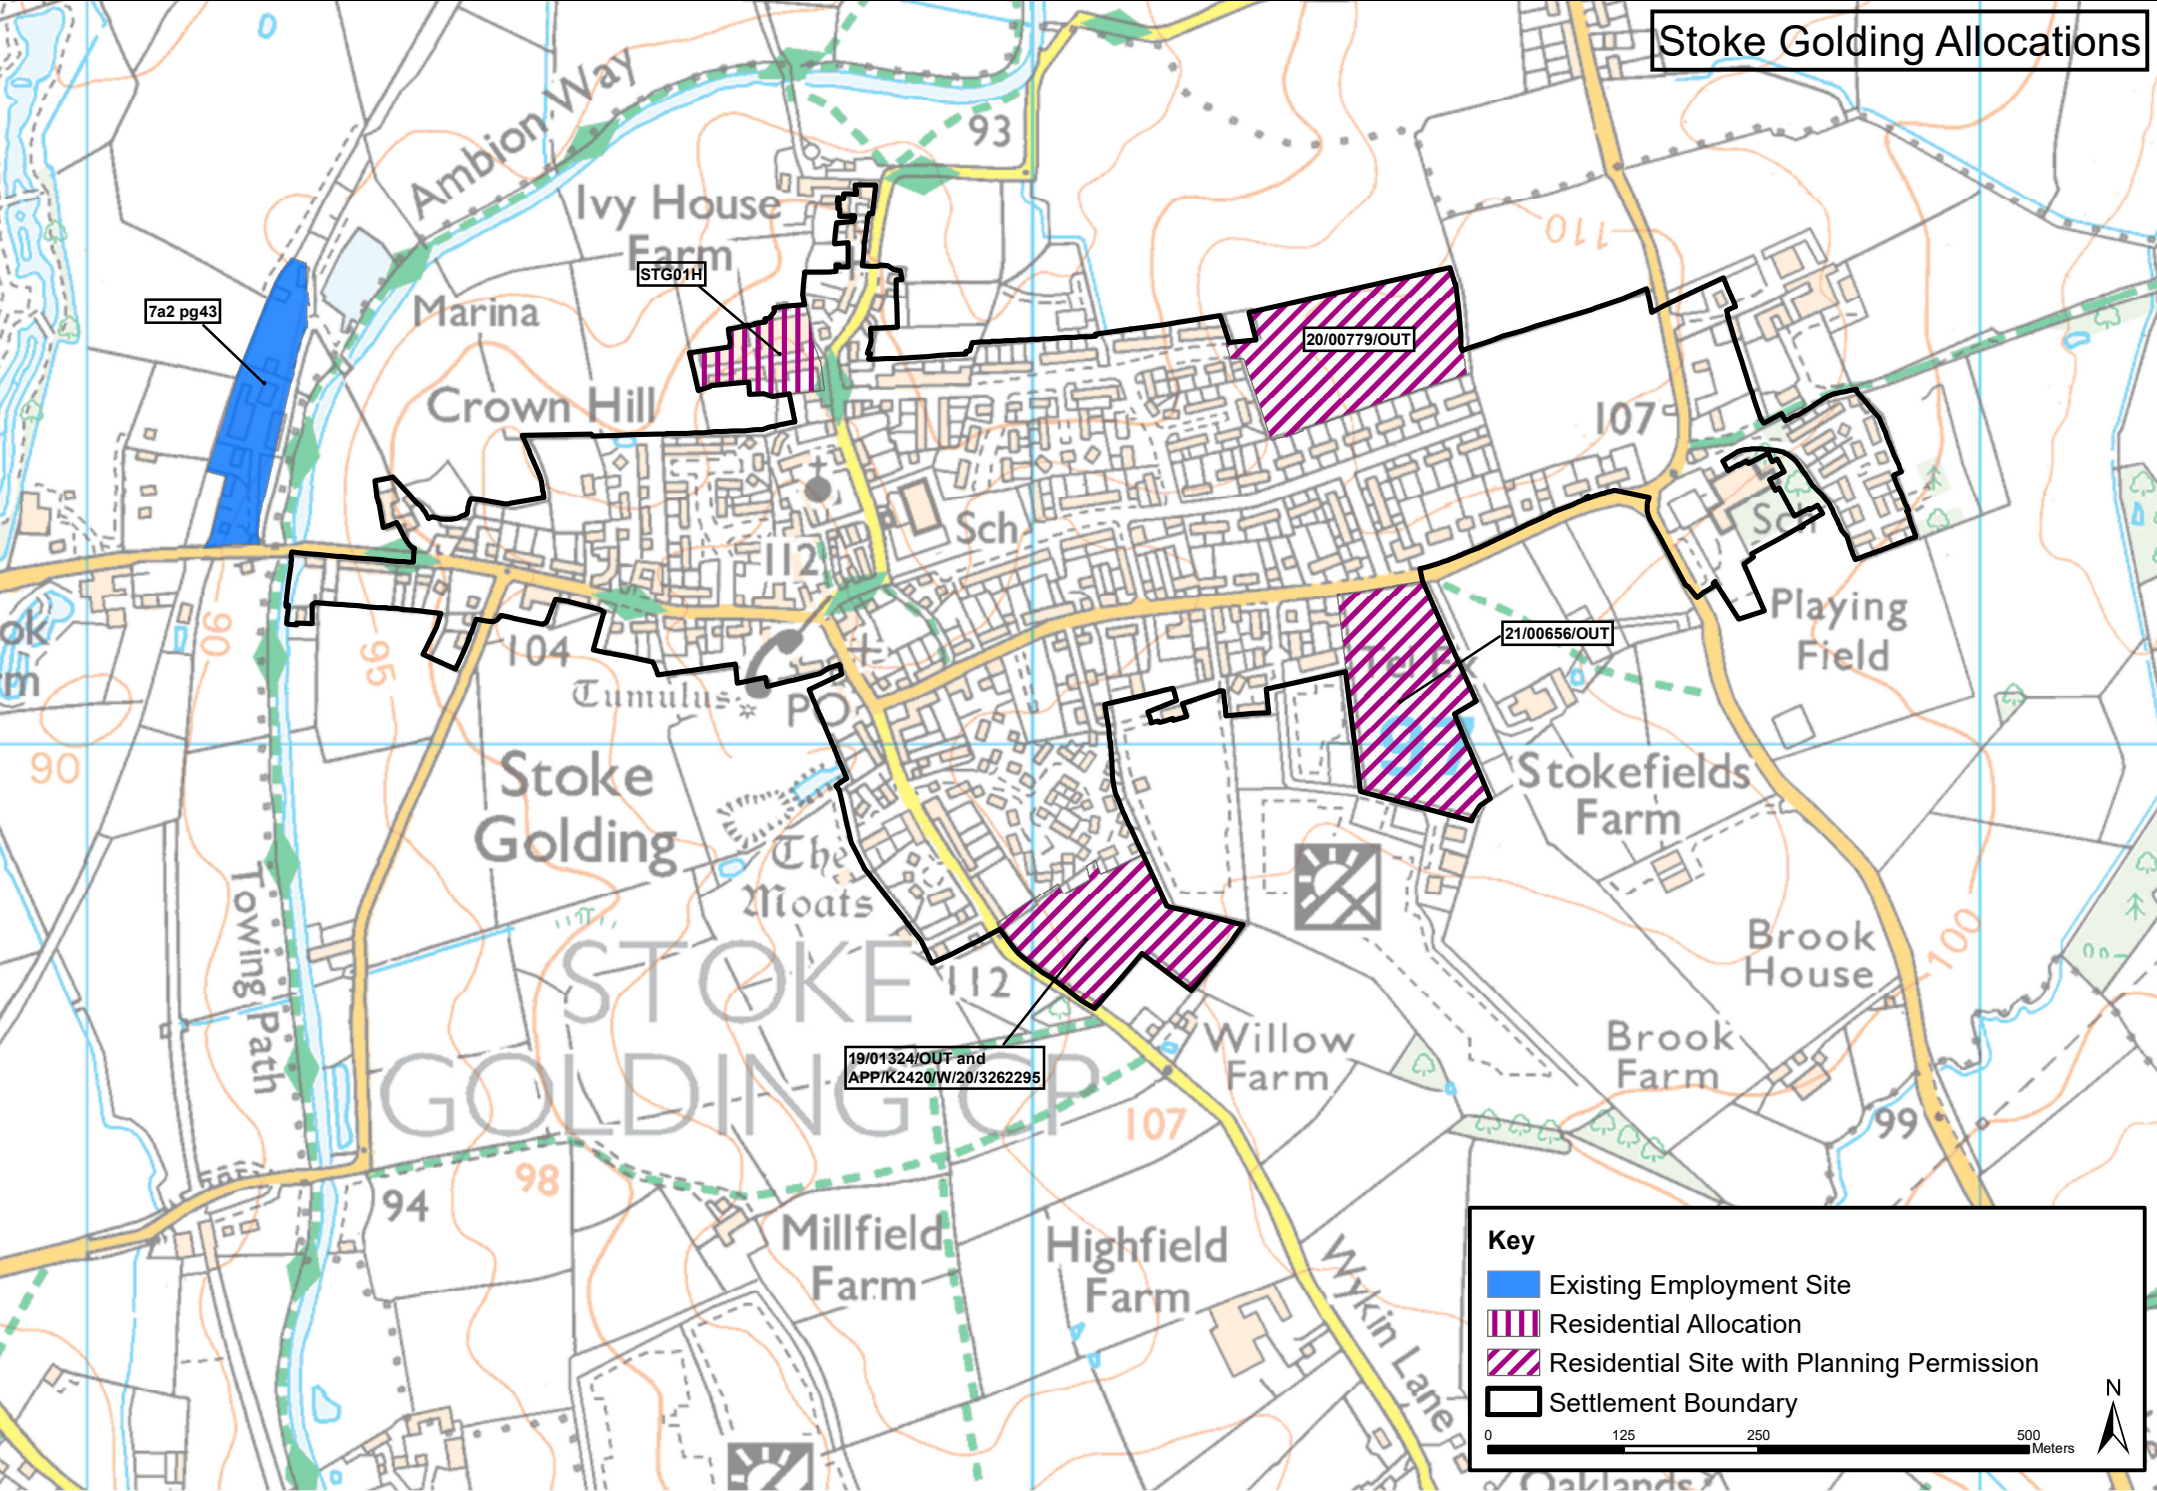

Stoke Golding Allocations