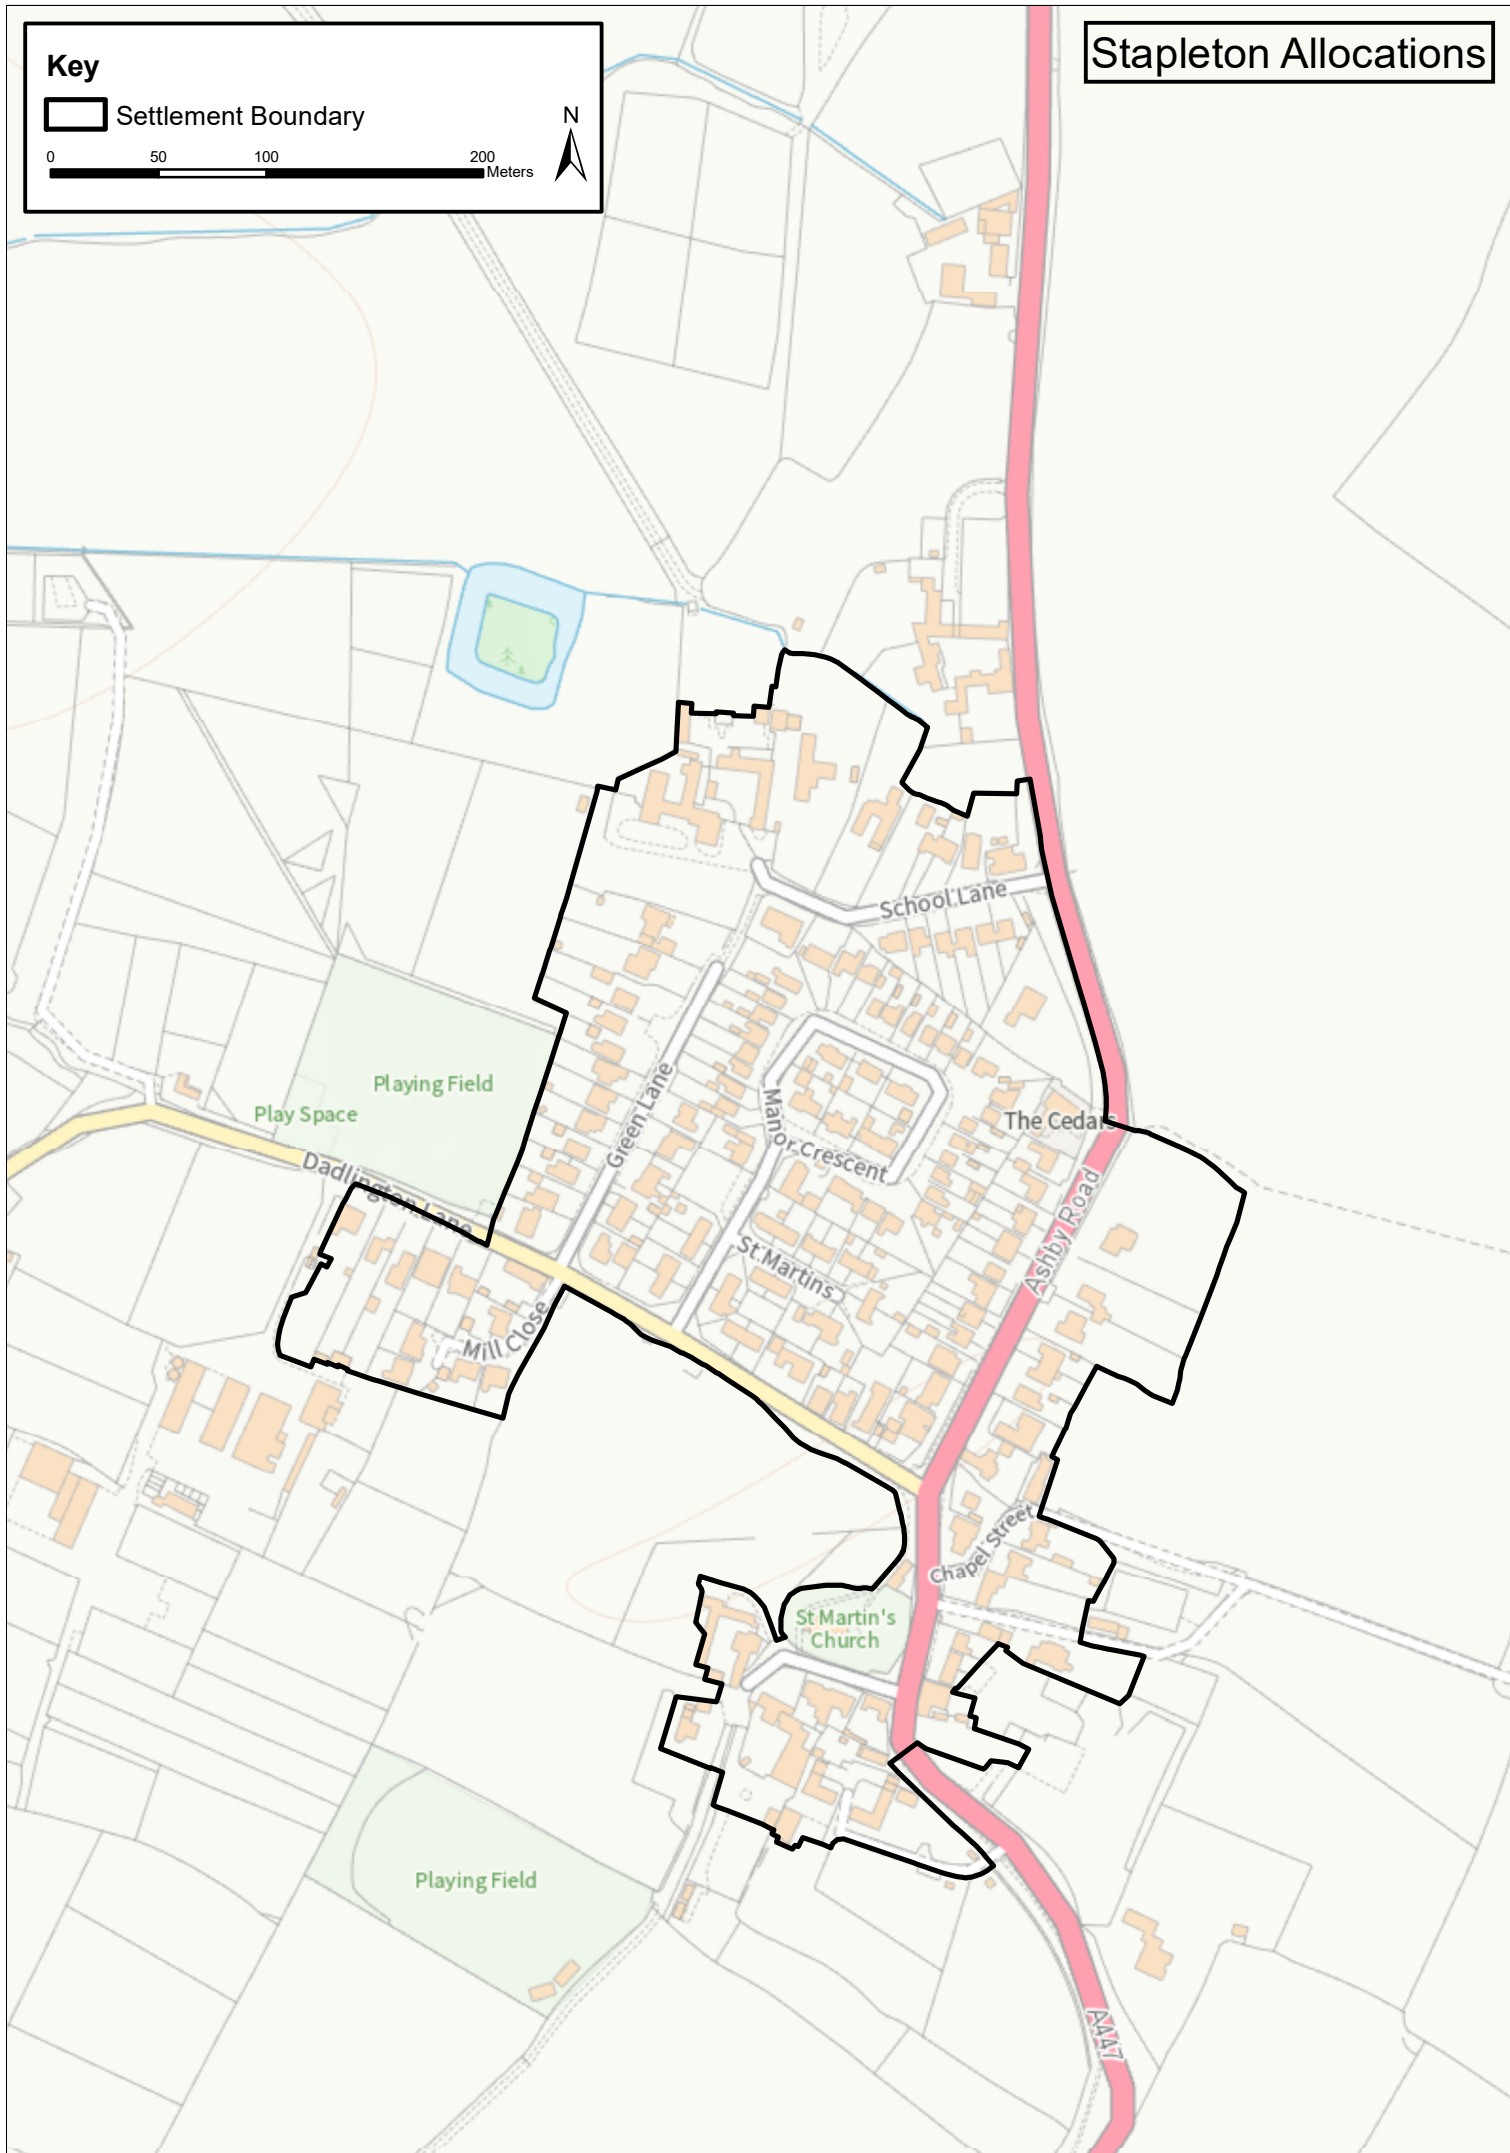

# Sheepy Magna Allocations

This map is based upon Ordnance Survey material with the permission of Ordnance Survey on behalf of the Controller of Her Majesty's Stationery Office © Crown copyright. Unauthorised reproduction infringes crown copyright and may lead to prosecution or civil proceedings. Hinckley & Bosworth Borough Council LA100018489 Published 2022

# Sibson Allocations

7a2 pg35

**Key**

- Existing Employment Site
- Settlement Boundary

0 50 100 200 Meters

# Stanton Under Bardon Allocations

**Key**

- Existing Employment Site
- Residential Allocation
- Settlement Boundary

0 75 150 300 Meters

## Key

□ Settlement Boundary

0 50 100 200 Meters