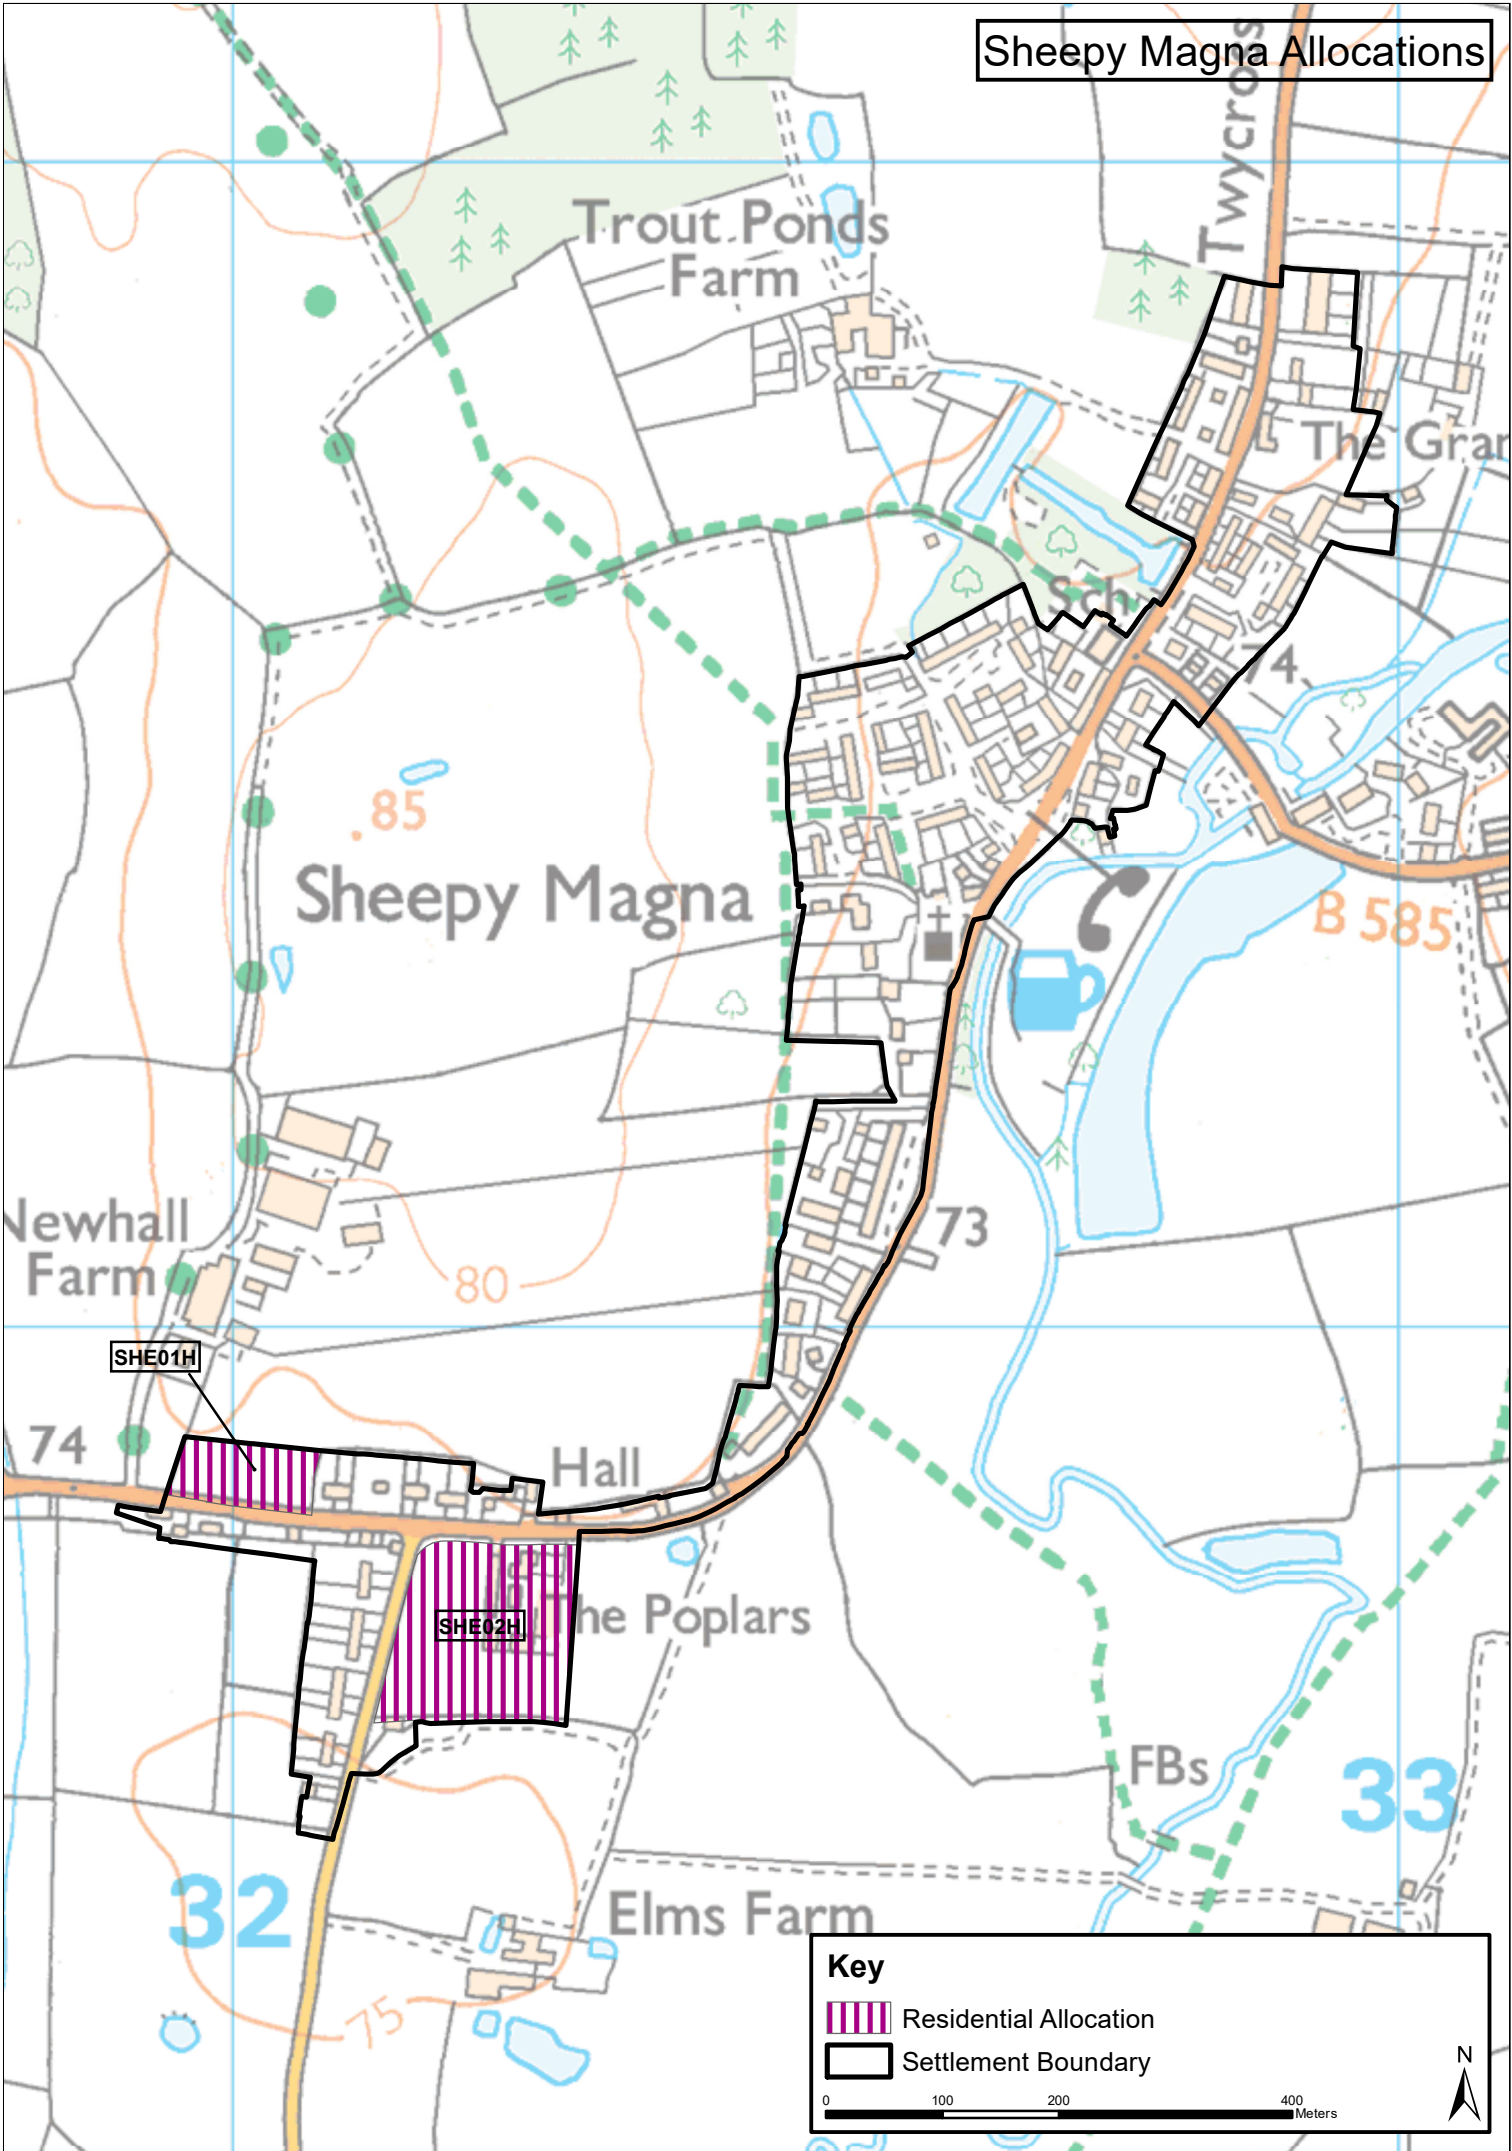

Sheepy Magna Allocations