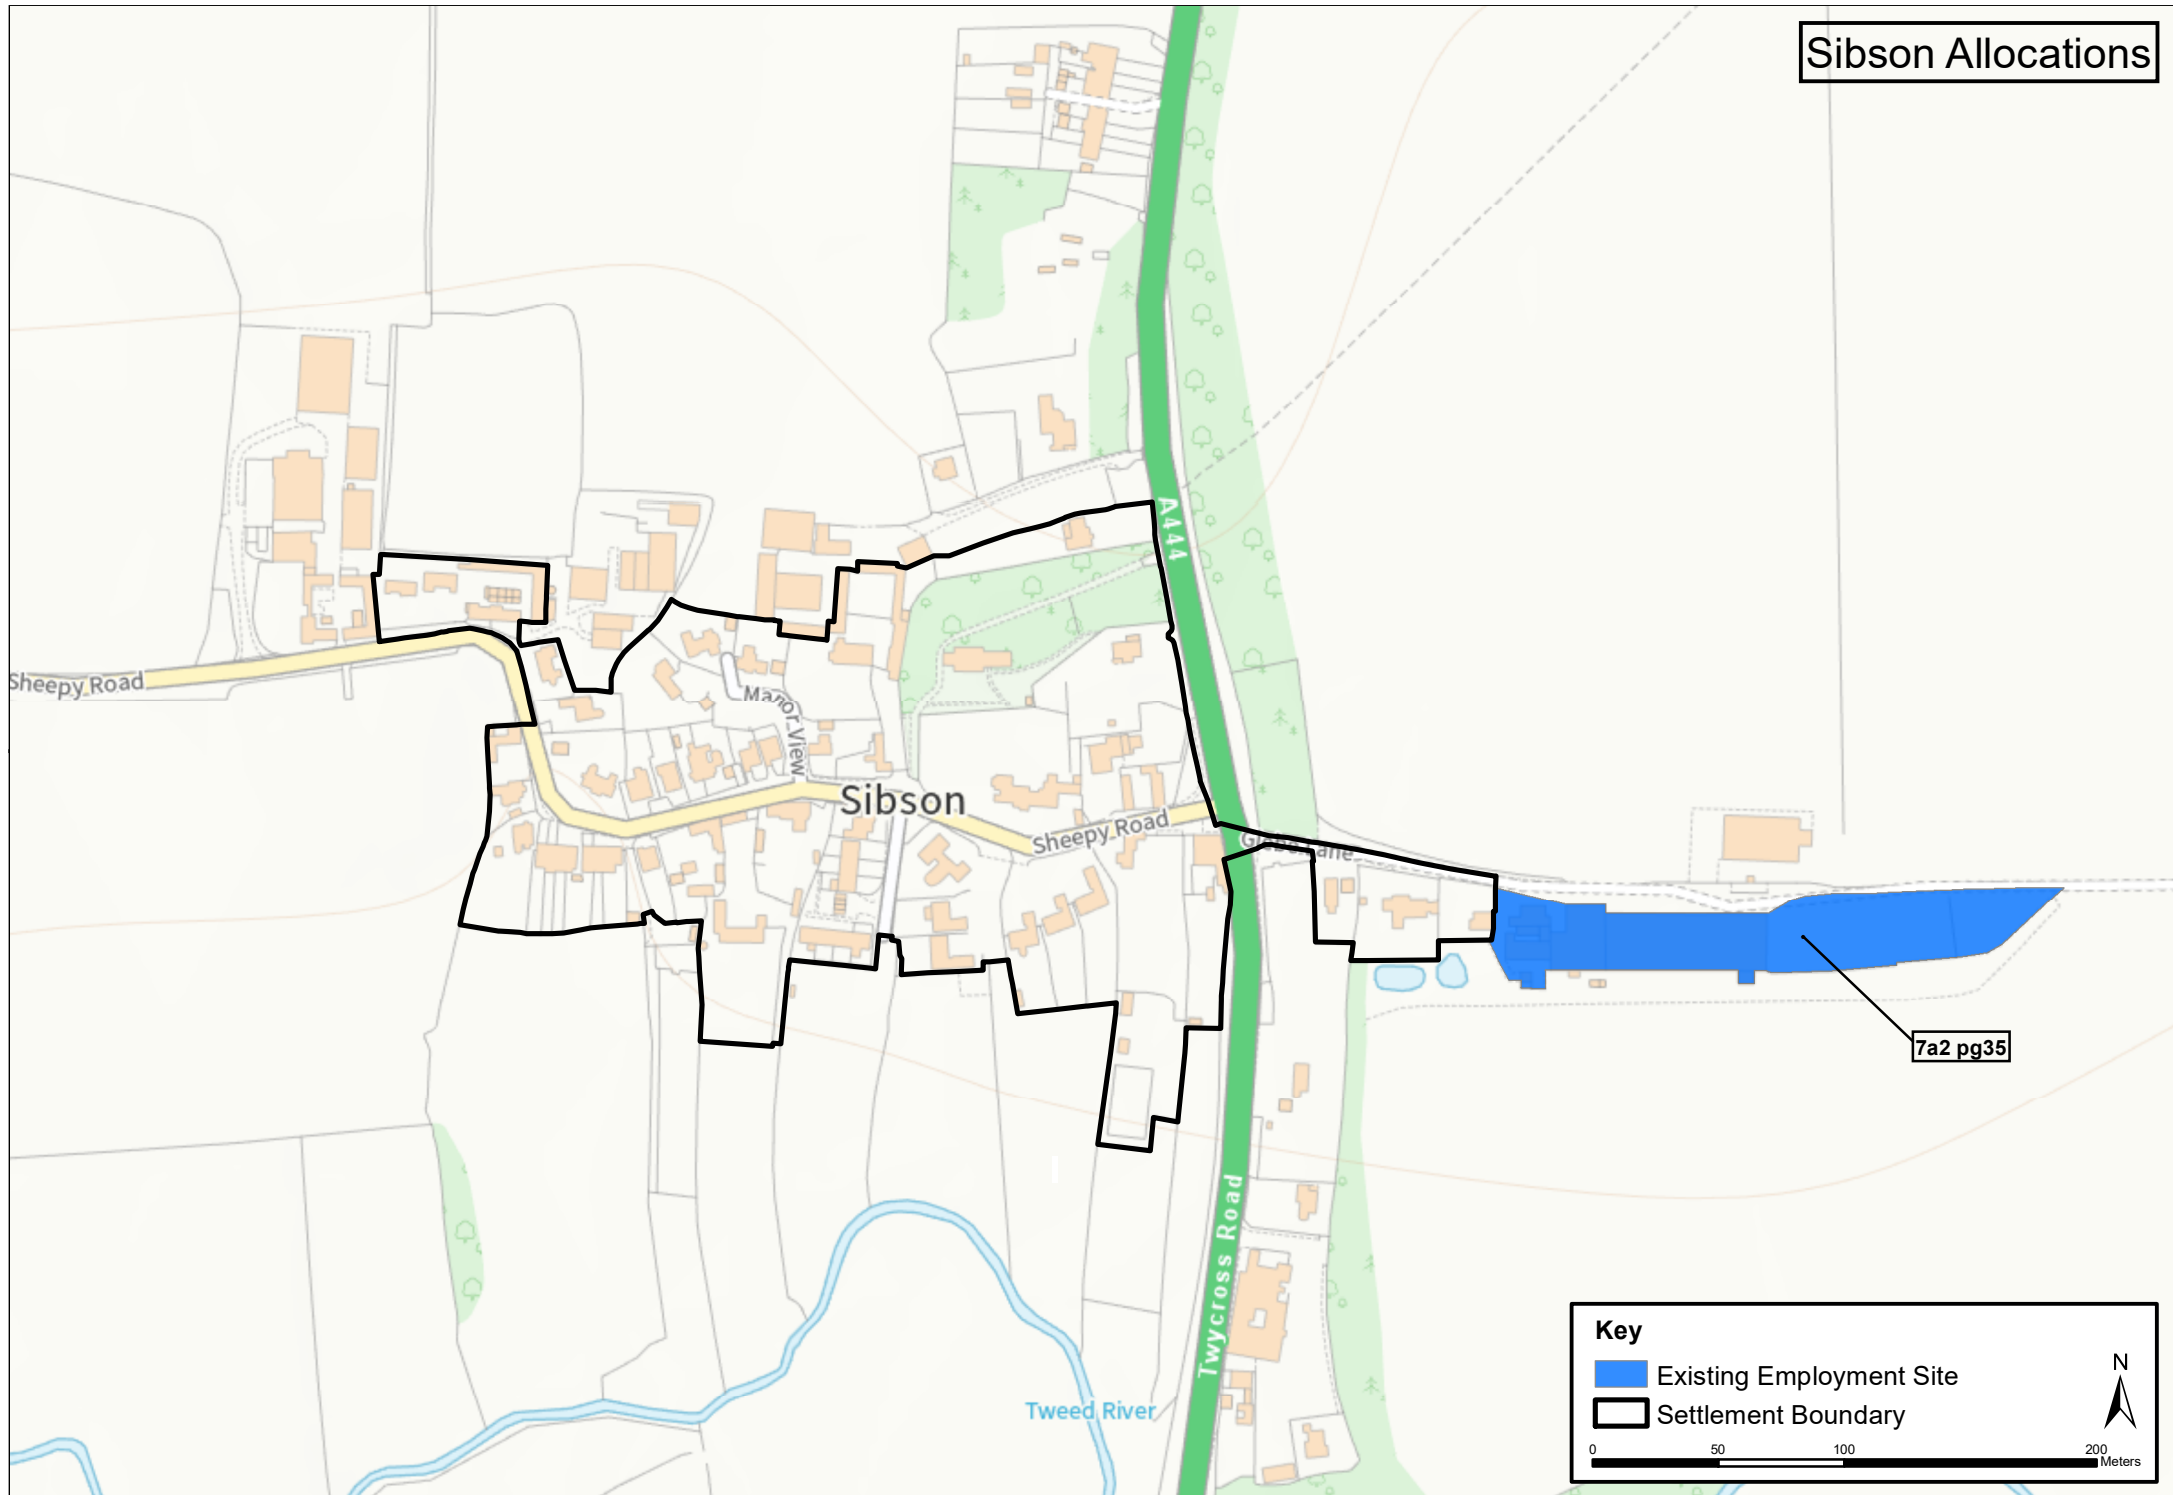

Sibson Allocations

7a2 pg35

Key

- Existing Employment Site
- Settlement Boundary

0 50 100 200 Meters