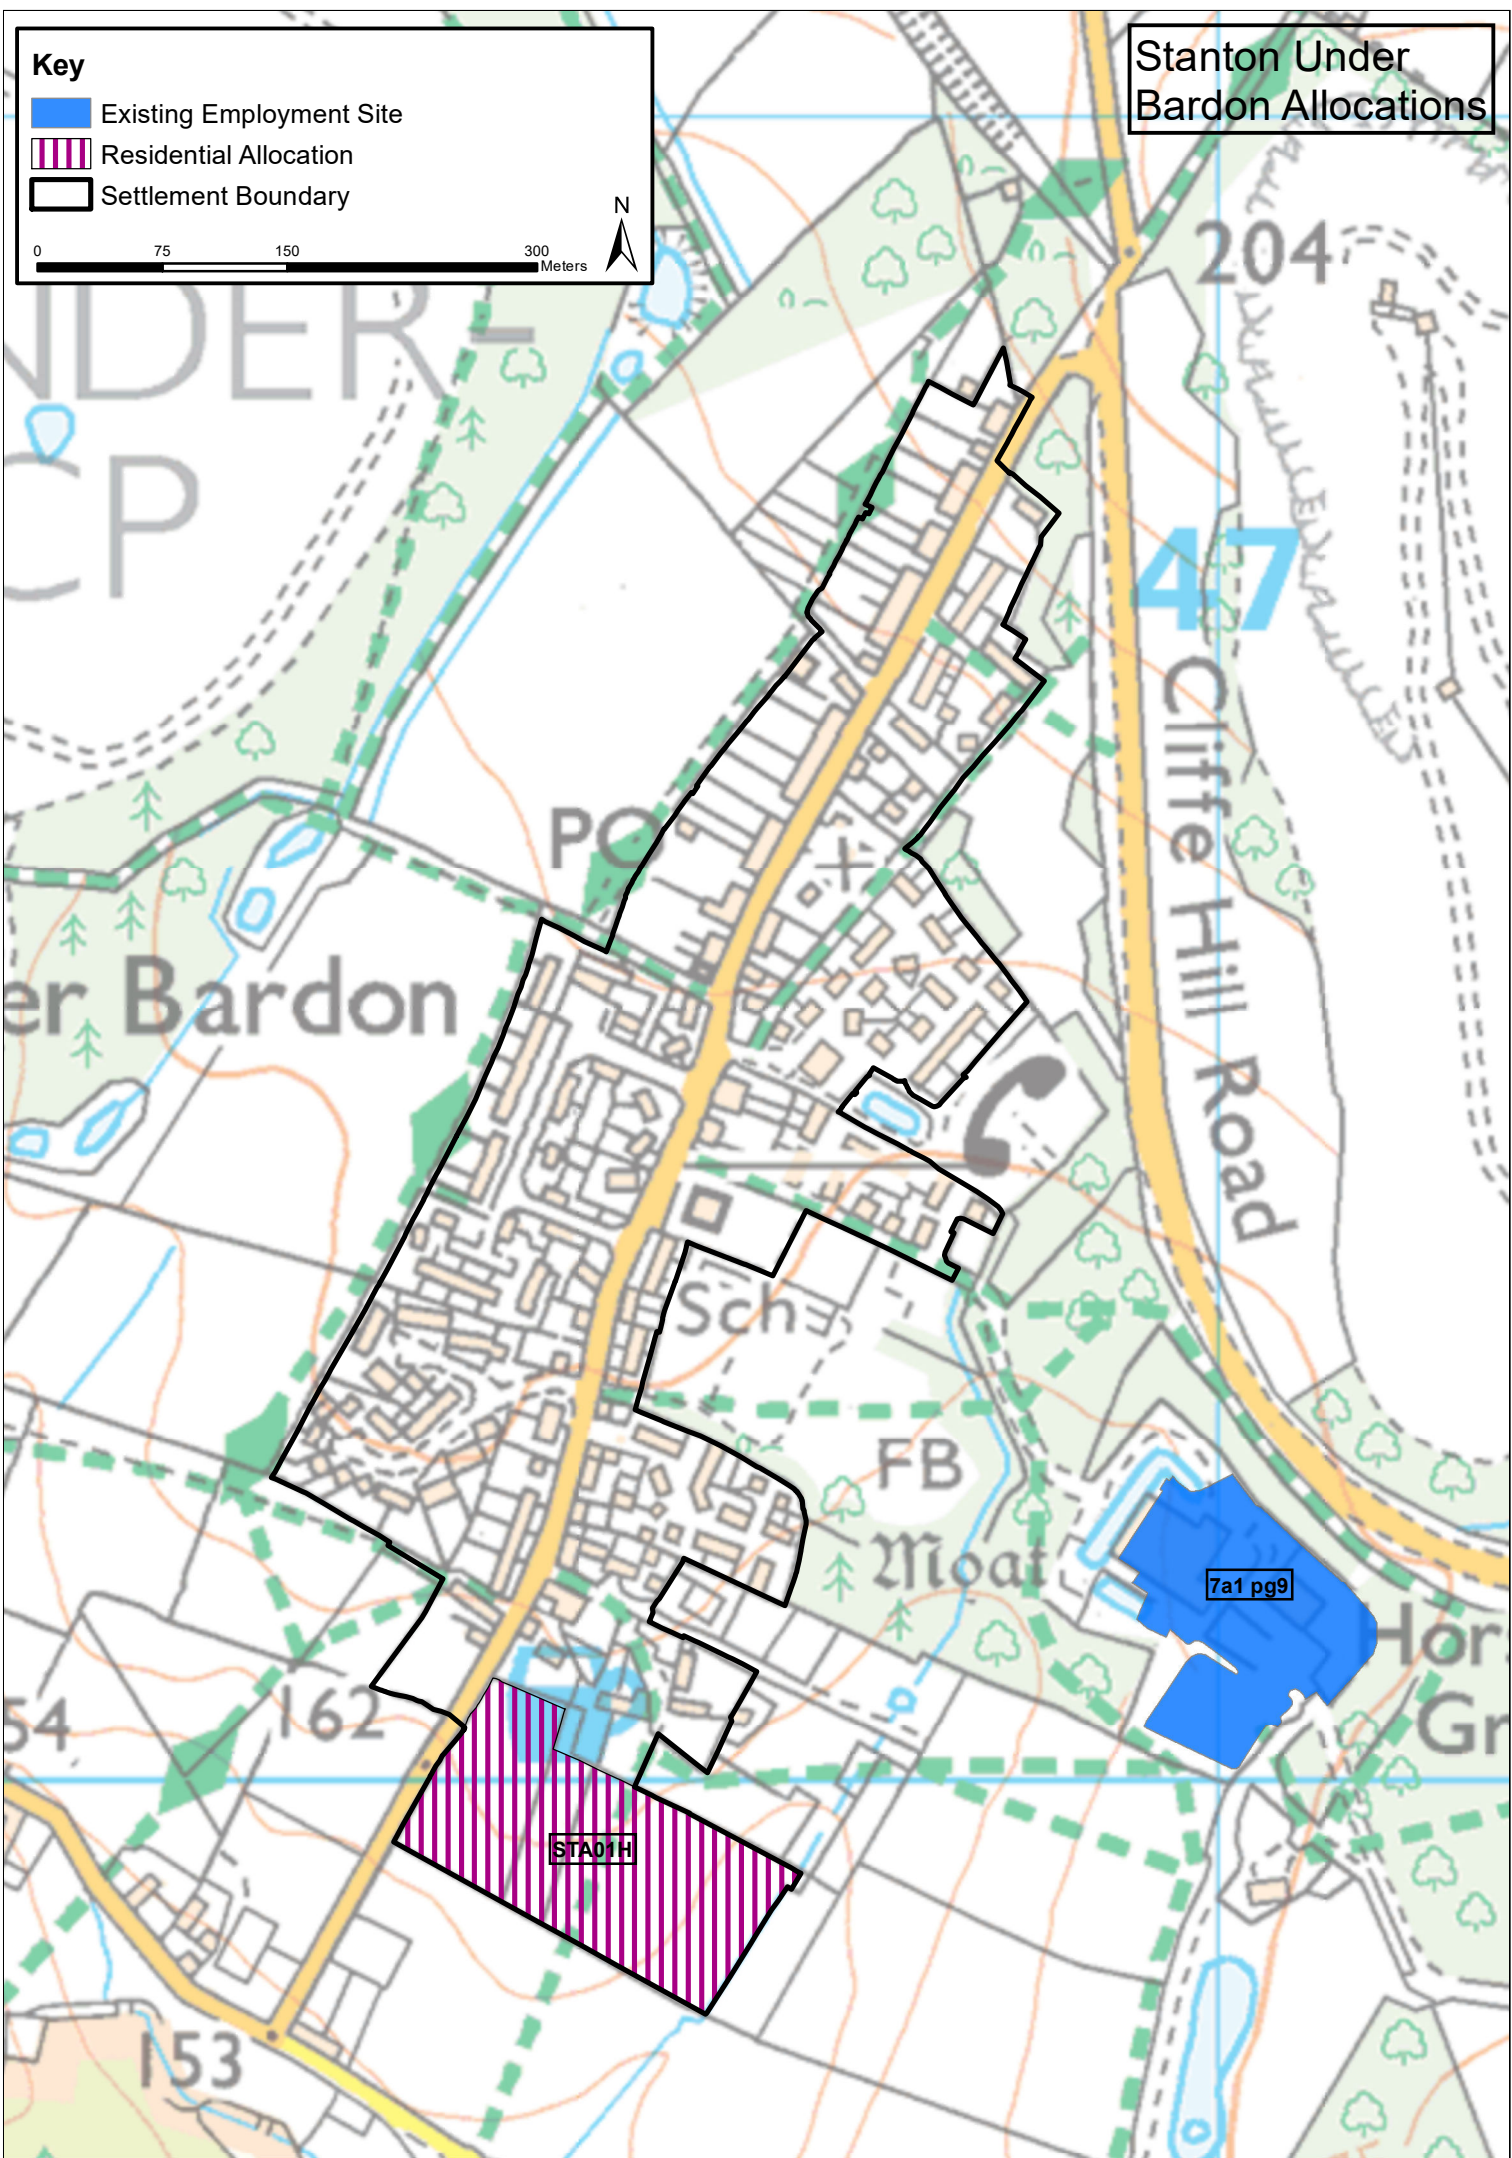

# Sheepy Magna Allocations

This map is based upon Ordnance Survey material with the permission of Ordnance Survey on behalf of the Controller of Her Majesty's Stationery Office © Crown copyright. Unauthorised reproduction infringes crown copyright and may lead to prosecution or civil proceedings. Hinckley & Bosworth Borough Council LA100018489 Published 2022

# Sibson Allocations

7a2 pg35

**Key**

- Existing Employment Site
- Settlement Boundary

0 50 100 200 Meters

# Stanton Under Bardon Allocations

**Key**

- Existing Employment Site
- Residential Allocation
- Settlement Boundary

0 75 150 300 Meters

## Key

□ Settlement Boundary

0 50 100 200 Meters