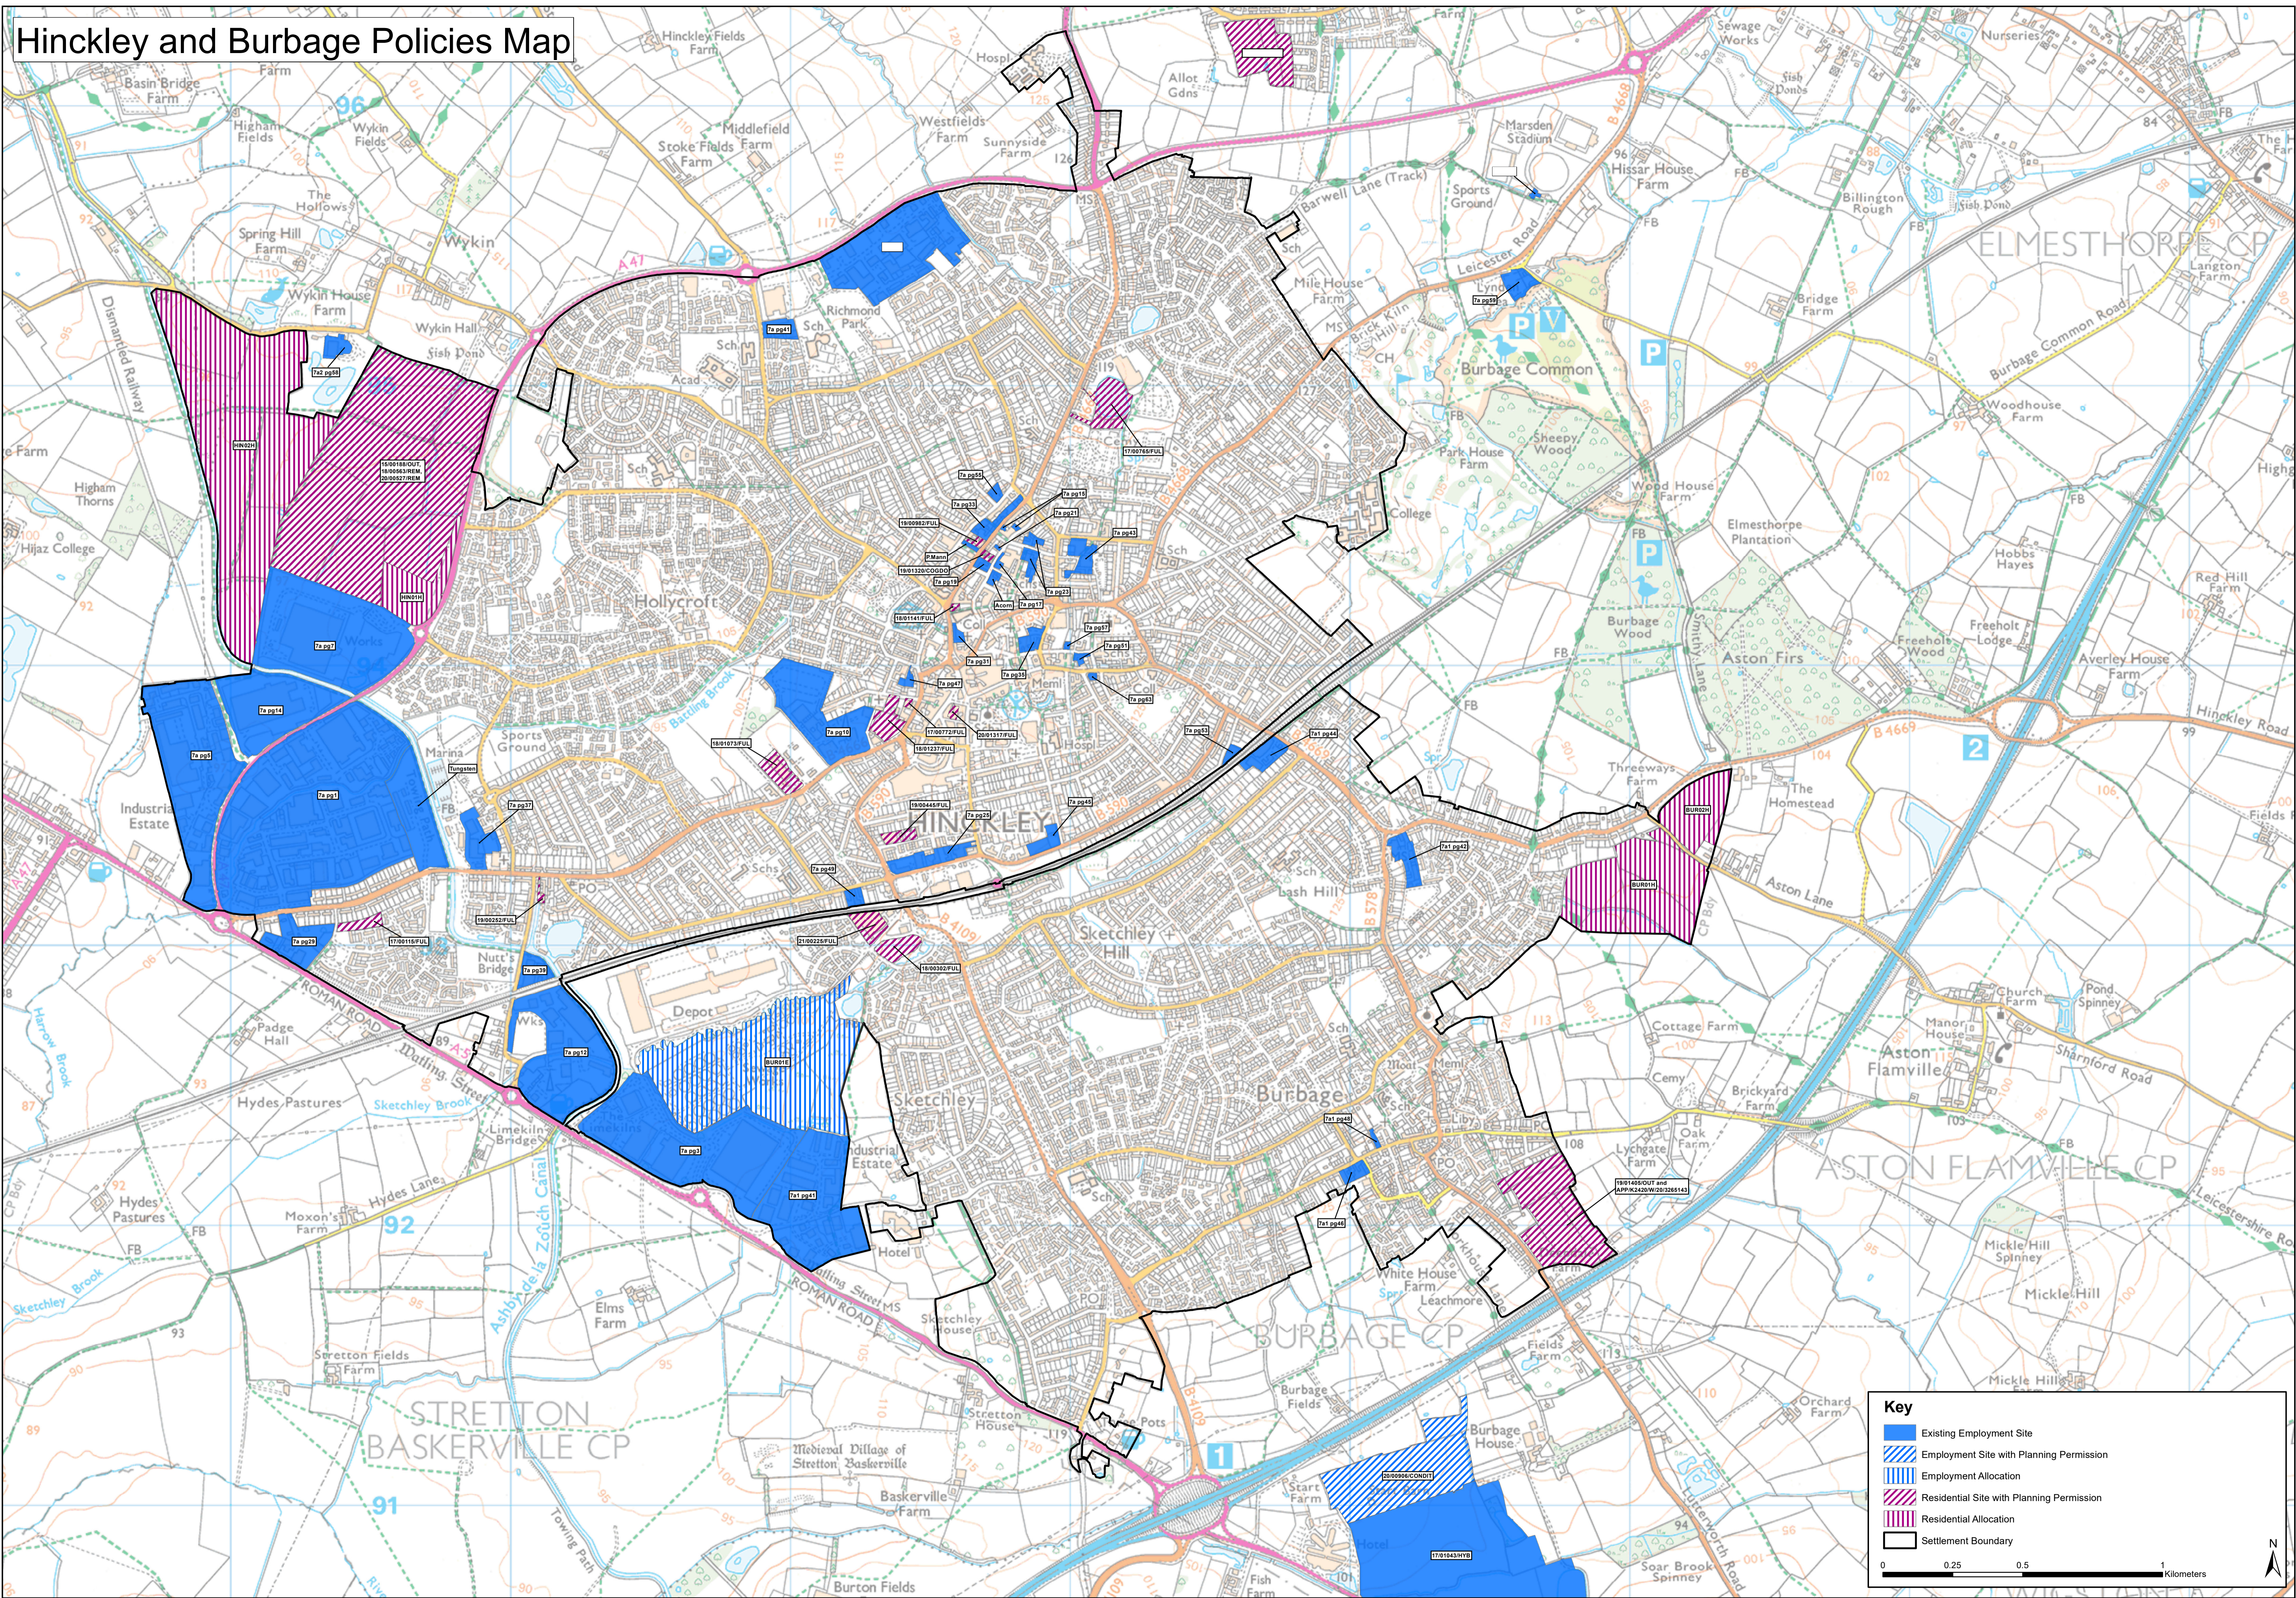

Hinckley and Burbage Policies Map

Key

- Existing Employment Site
- Employment Site with Planning Permission
- Employment Allocation
- Residential Site with Planning Permission
- Residential Allocation
- Settlement Boundary

0 0.25 0.5 1 Kilometers