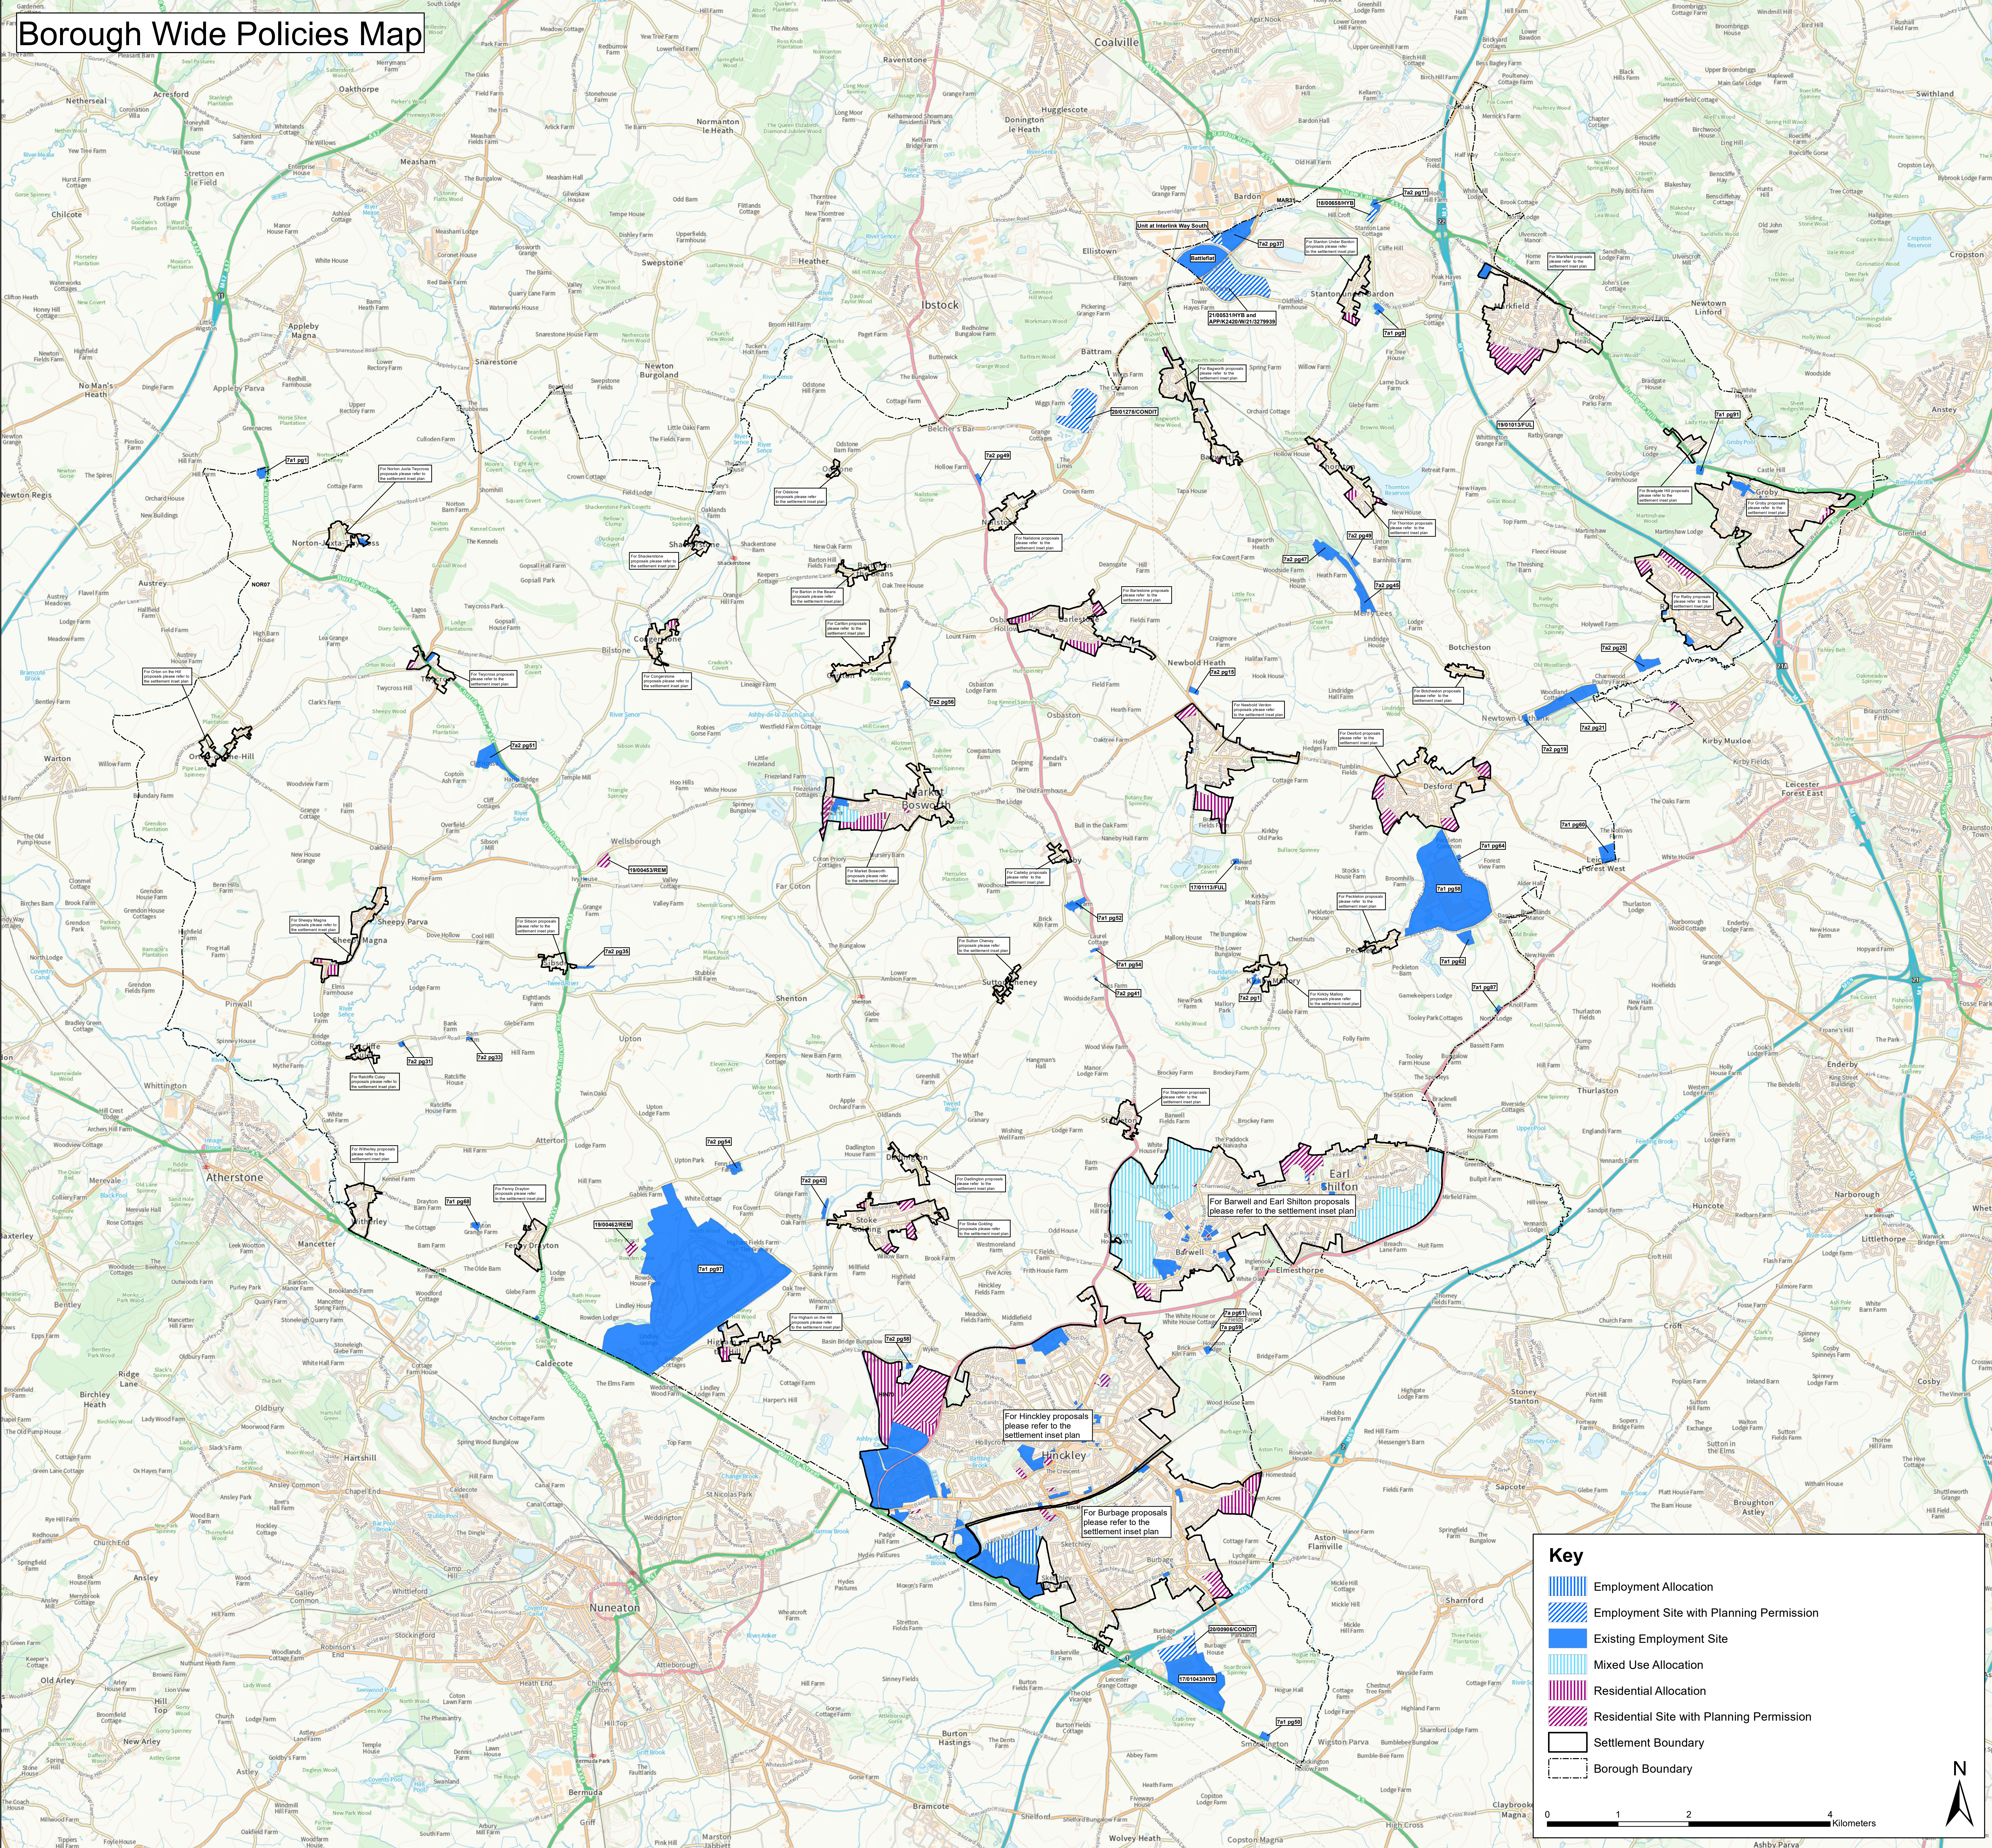

Borough Wide Policies Map

Key

- Employment Allocation
- Employment Site with Planning Permission
- Existing Employment Site
- Mixed Use Allocation
- Residential Allocation
- Residential Site with Planning Permission
- Settlement Boundary
- Borough Boundary

0 1 2 4 Kilometers