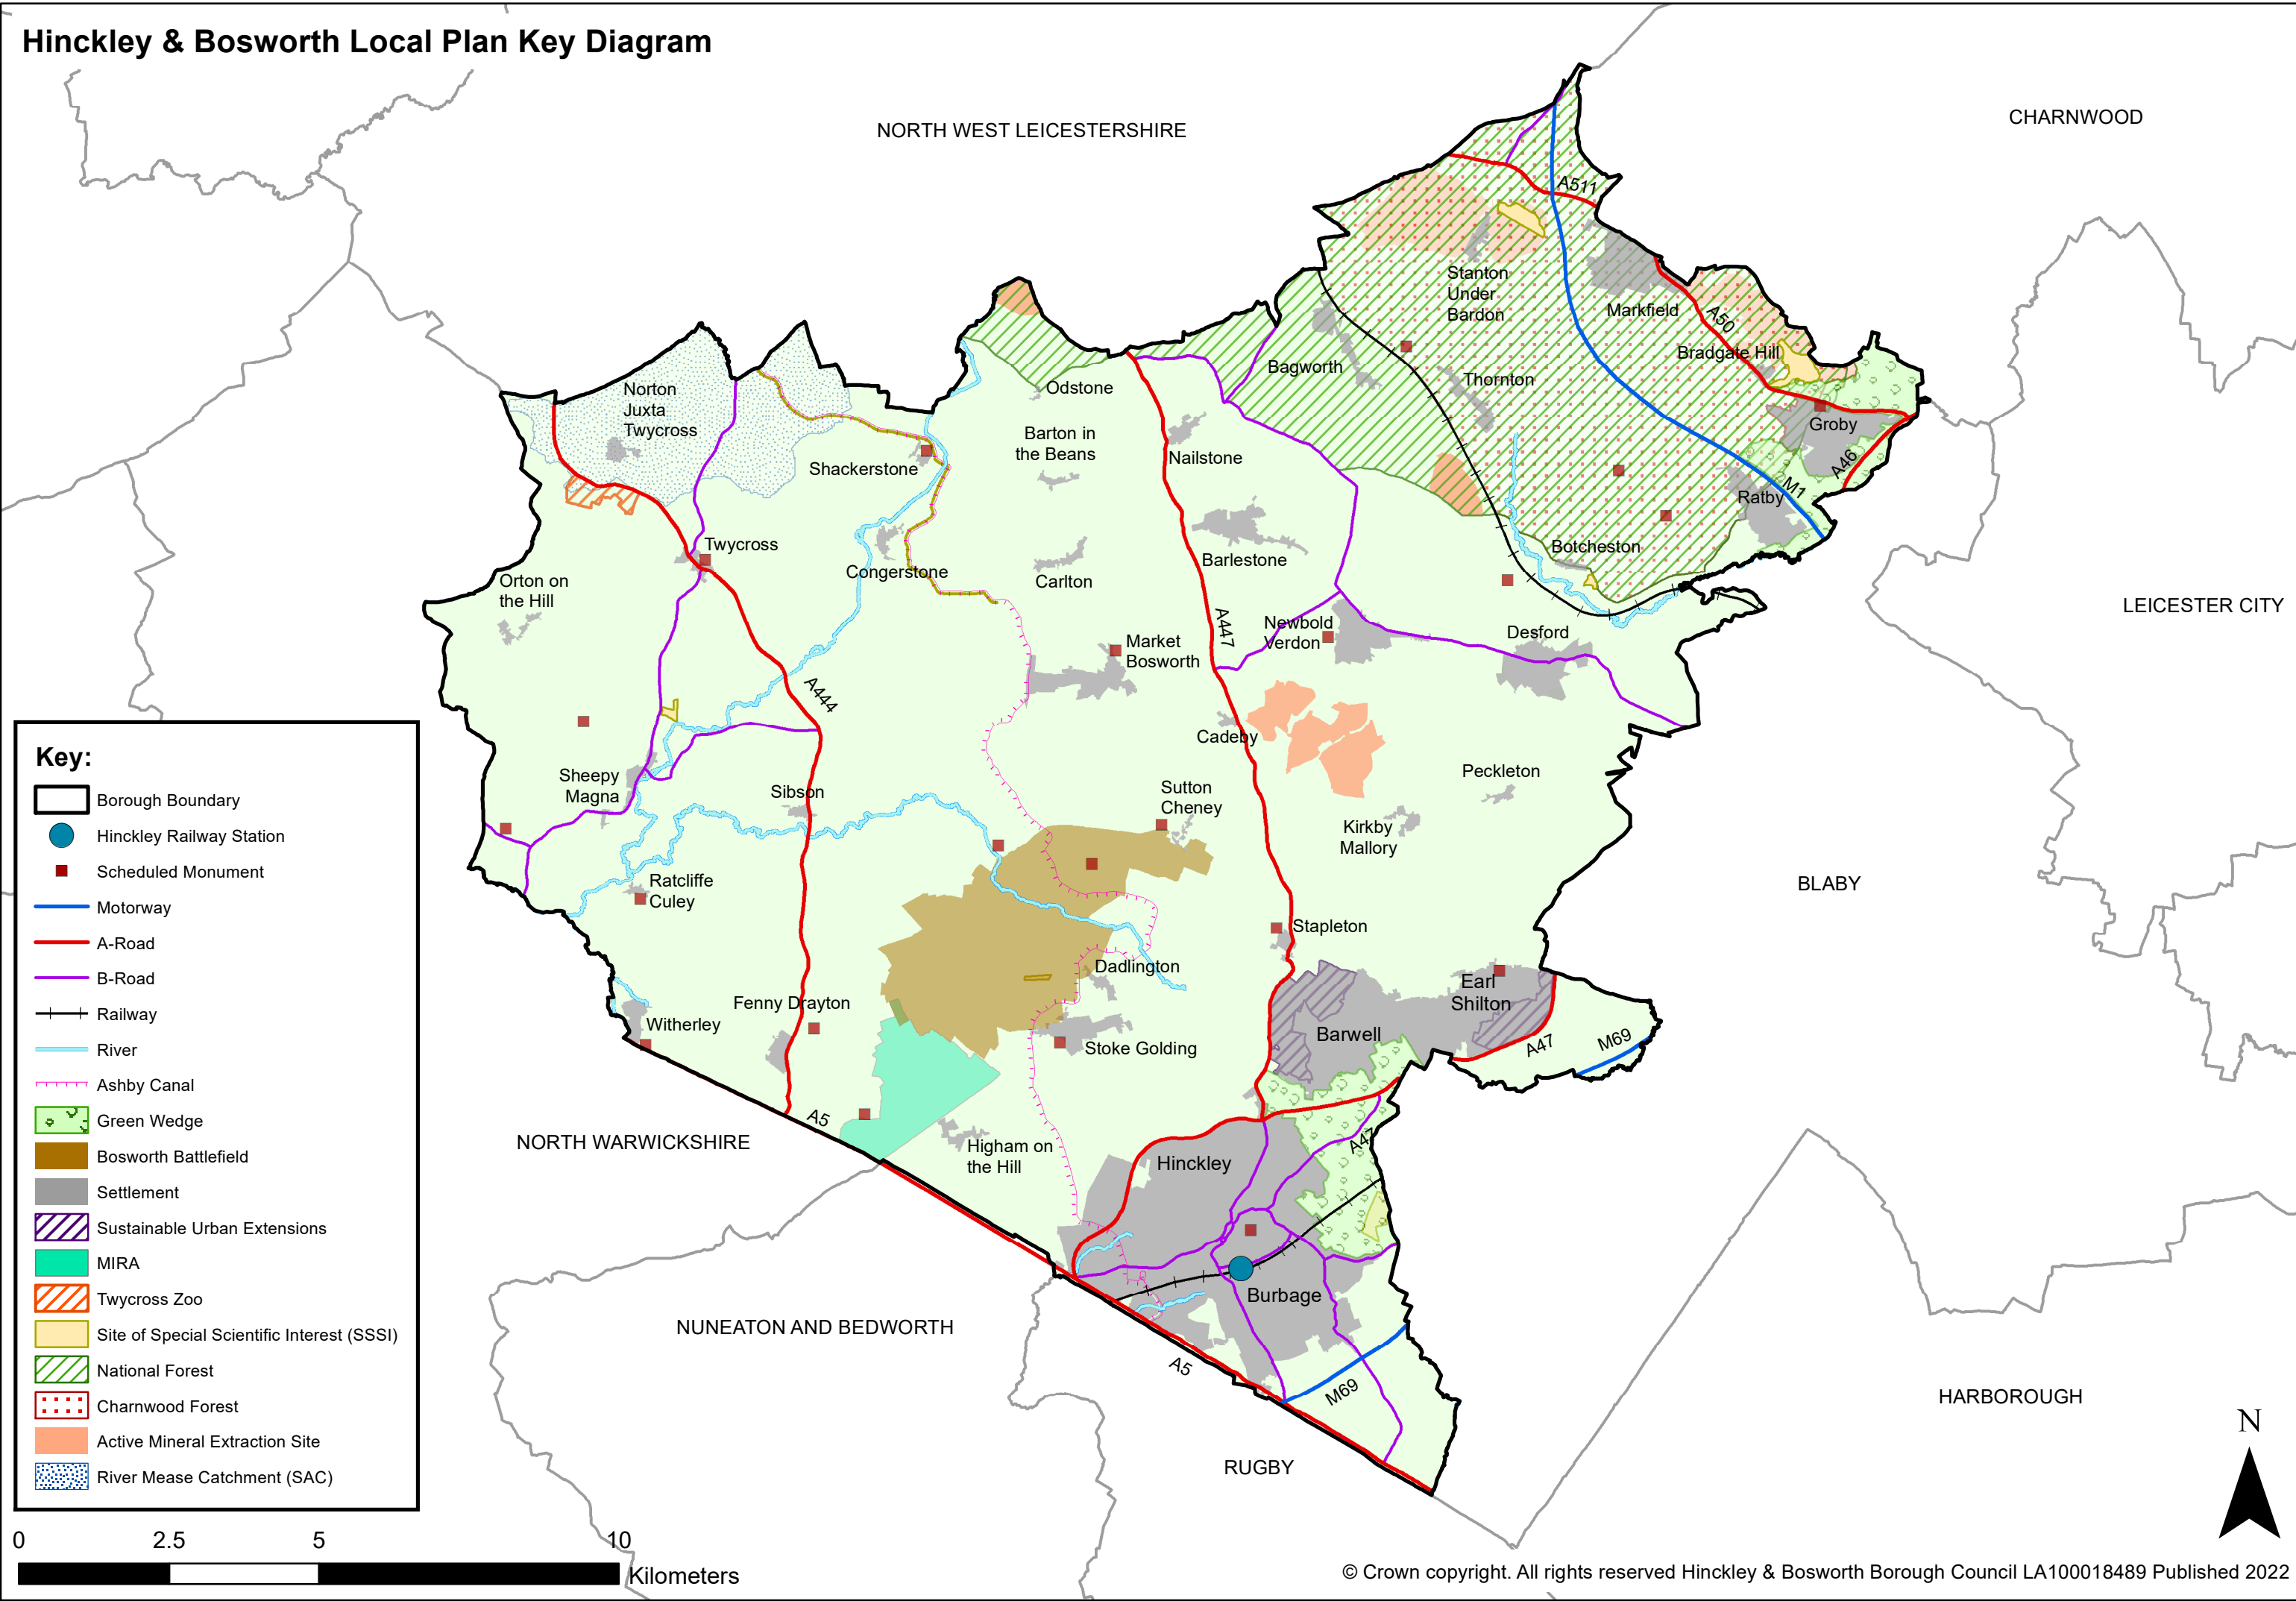

Hinckley & Bosworth Local Plan Key Diagram

Key:

- Borough Boundary
- Hinckley Railway Station
- Scheduled Monument
- Motorway
- A-Road
- B-Road
- Railway
- River
- Ashby Canal
- Green Wedge
- Bosworth Battlefield
- Settlement
- Sustainable Urban Extensions
- MIRA
- Twycross Zoo
- Site of Special Scientific Interest (SSSI)
- National Forest
- Charnwood Forest
- Active Mineral Extraction Site
- River Mease Catchment (SAC)