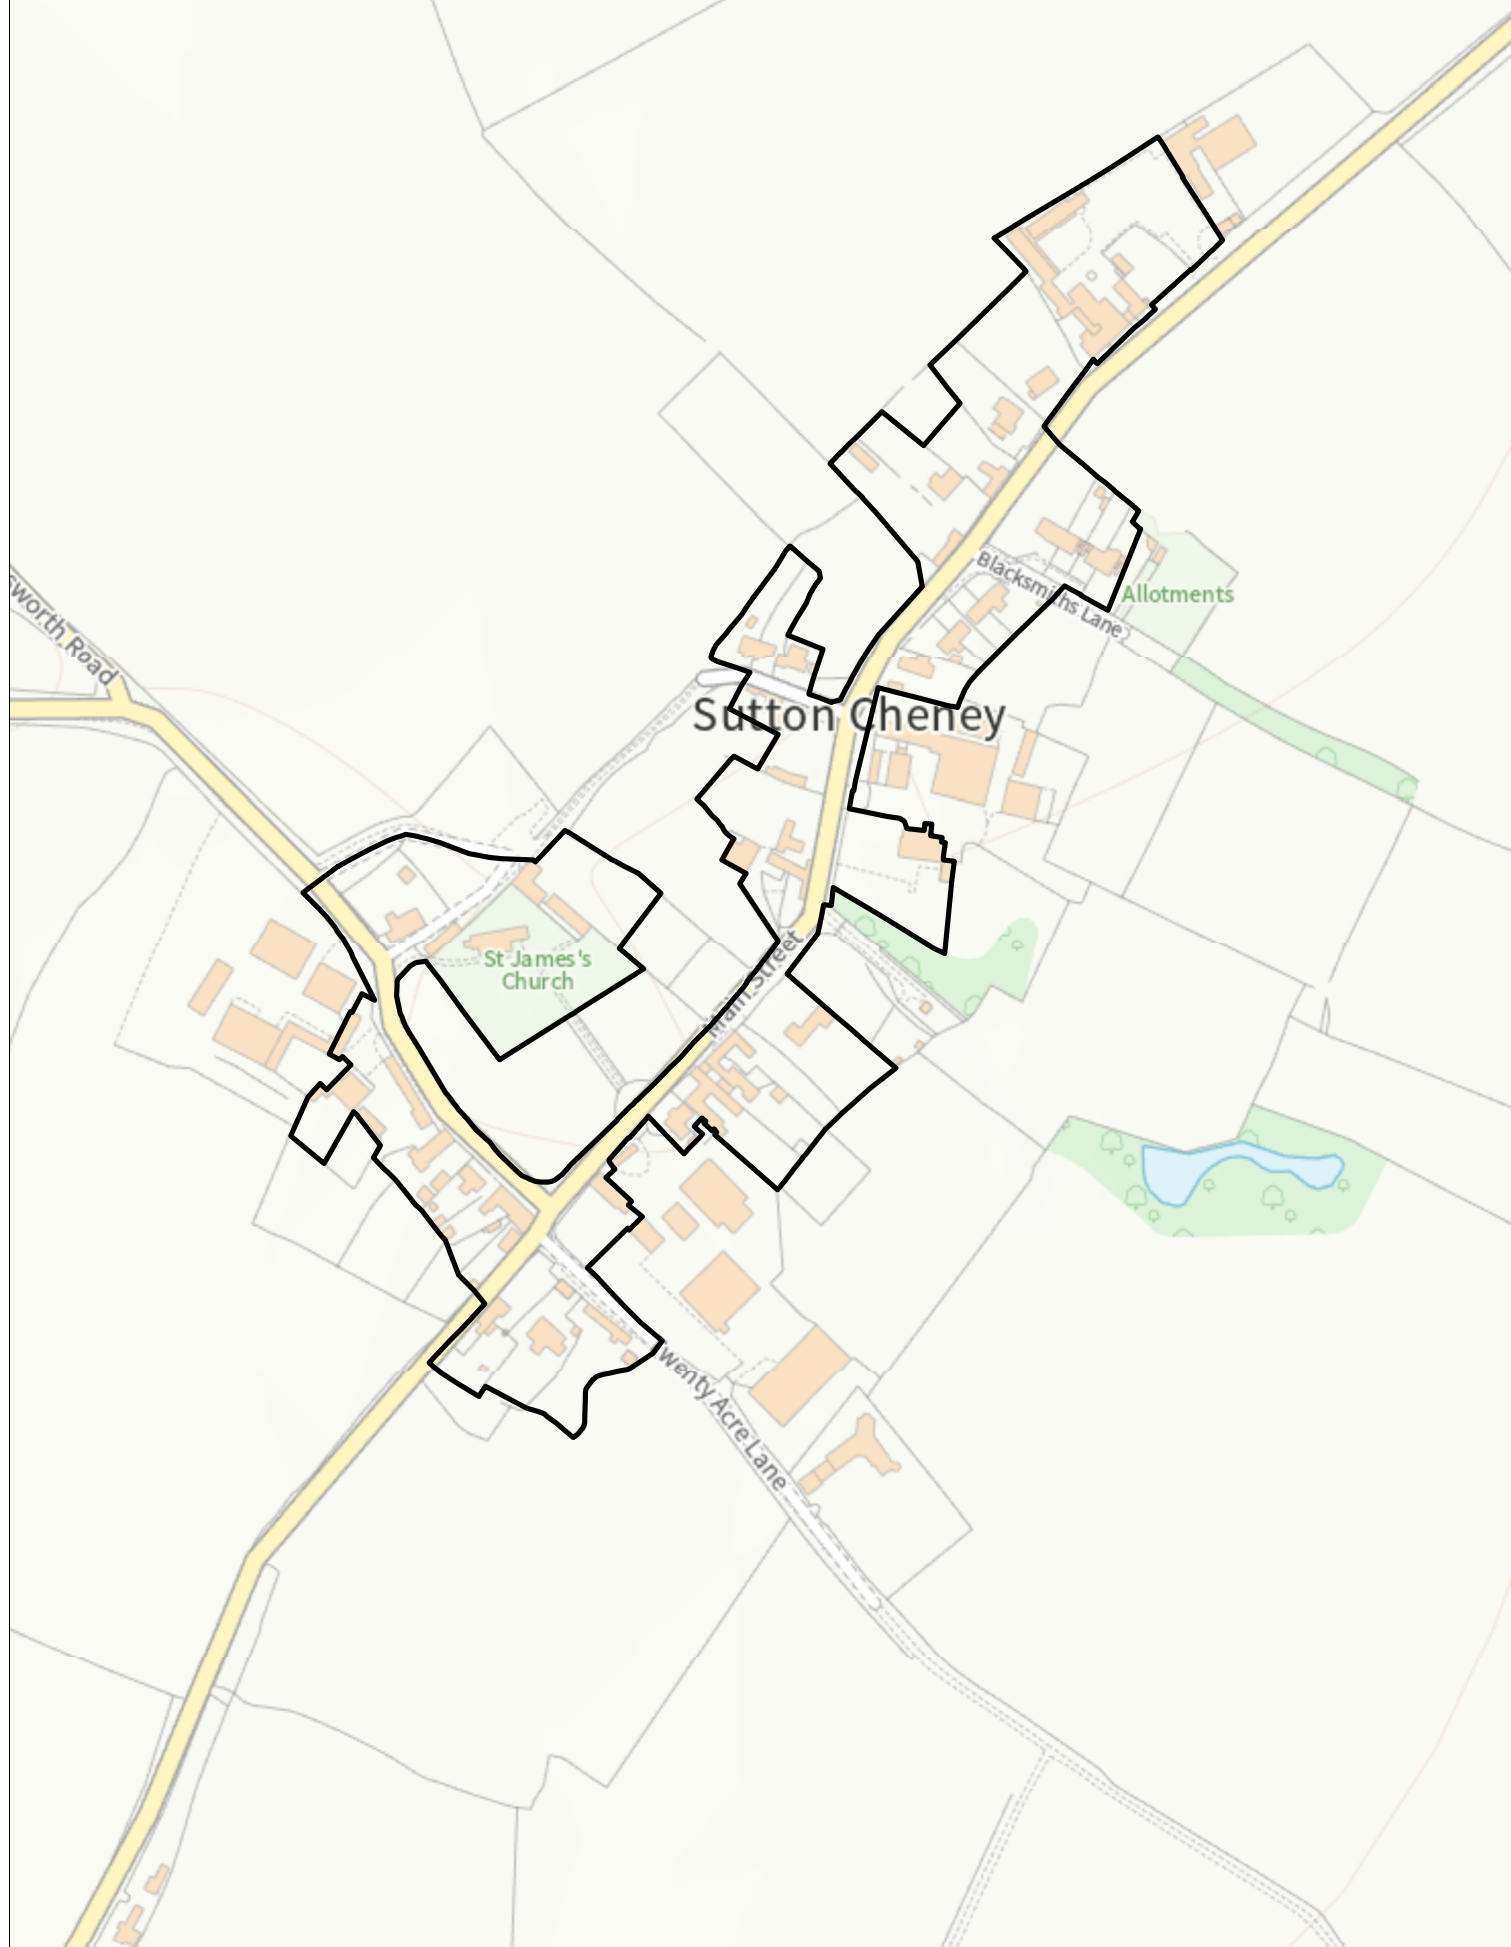

Sutton Cheney Allocations

Key

 Settlement Boundary

0 50 100 200 Meters

Thornton Allocations

Twycross Allocations

Key

- Existing Employment Site
- Residential Site with Planning Permission
- Settlement Boundary

0 75 150 300 Meters

N

Key

□ Settlement Boundary

0 50 100 200 Meters

Witherley Allocations