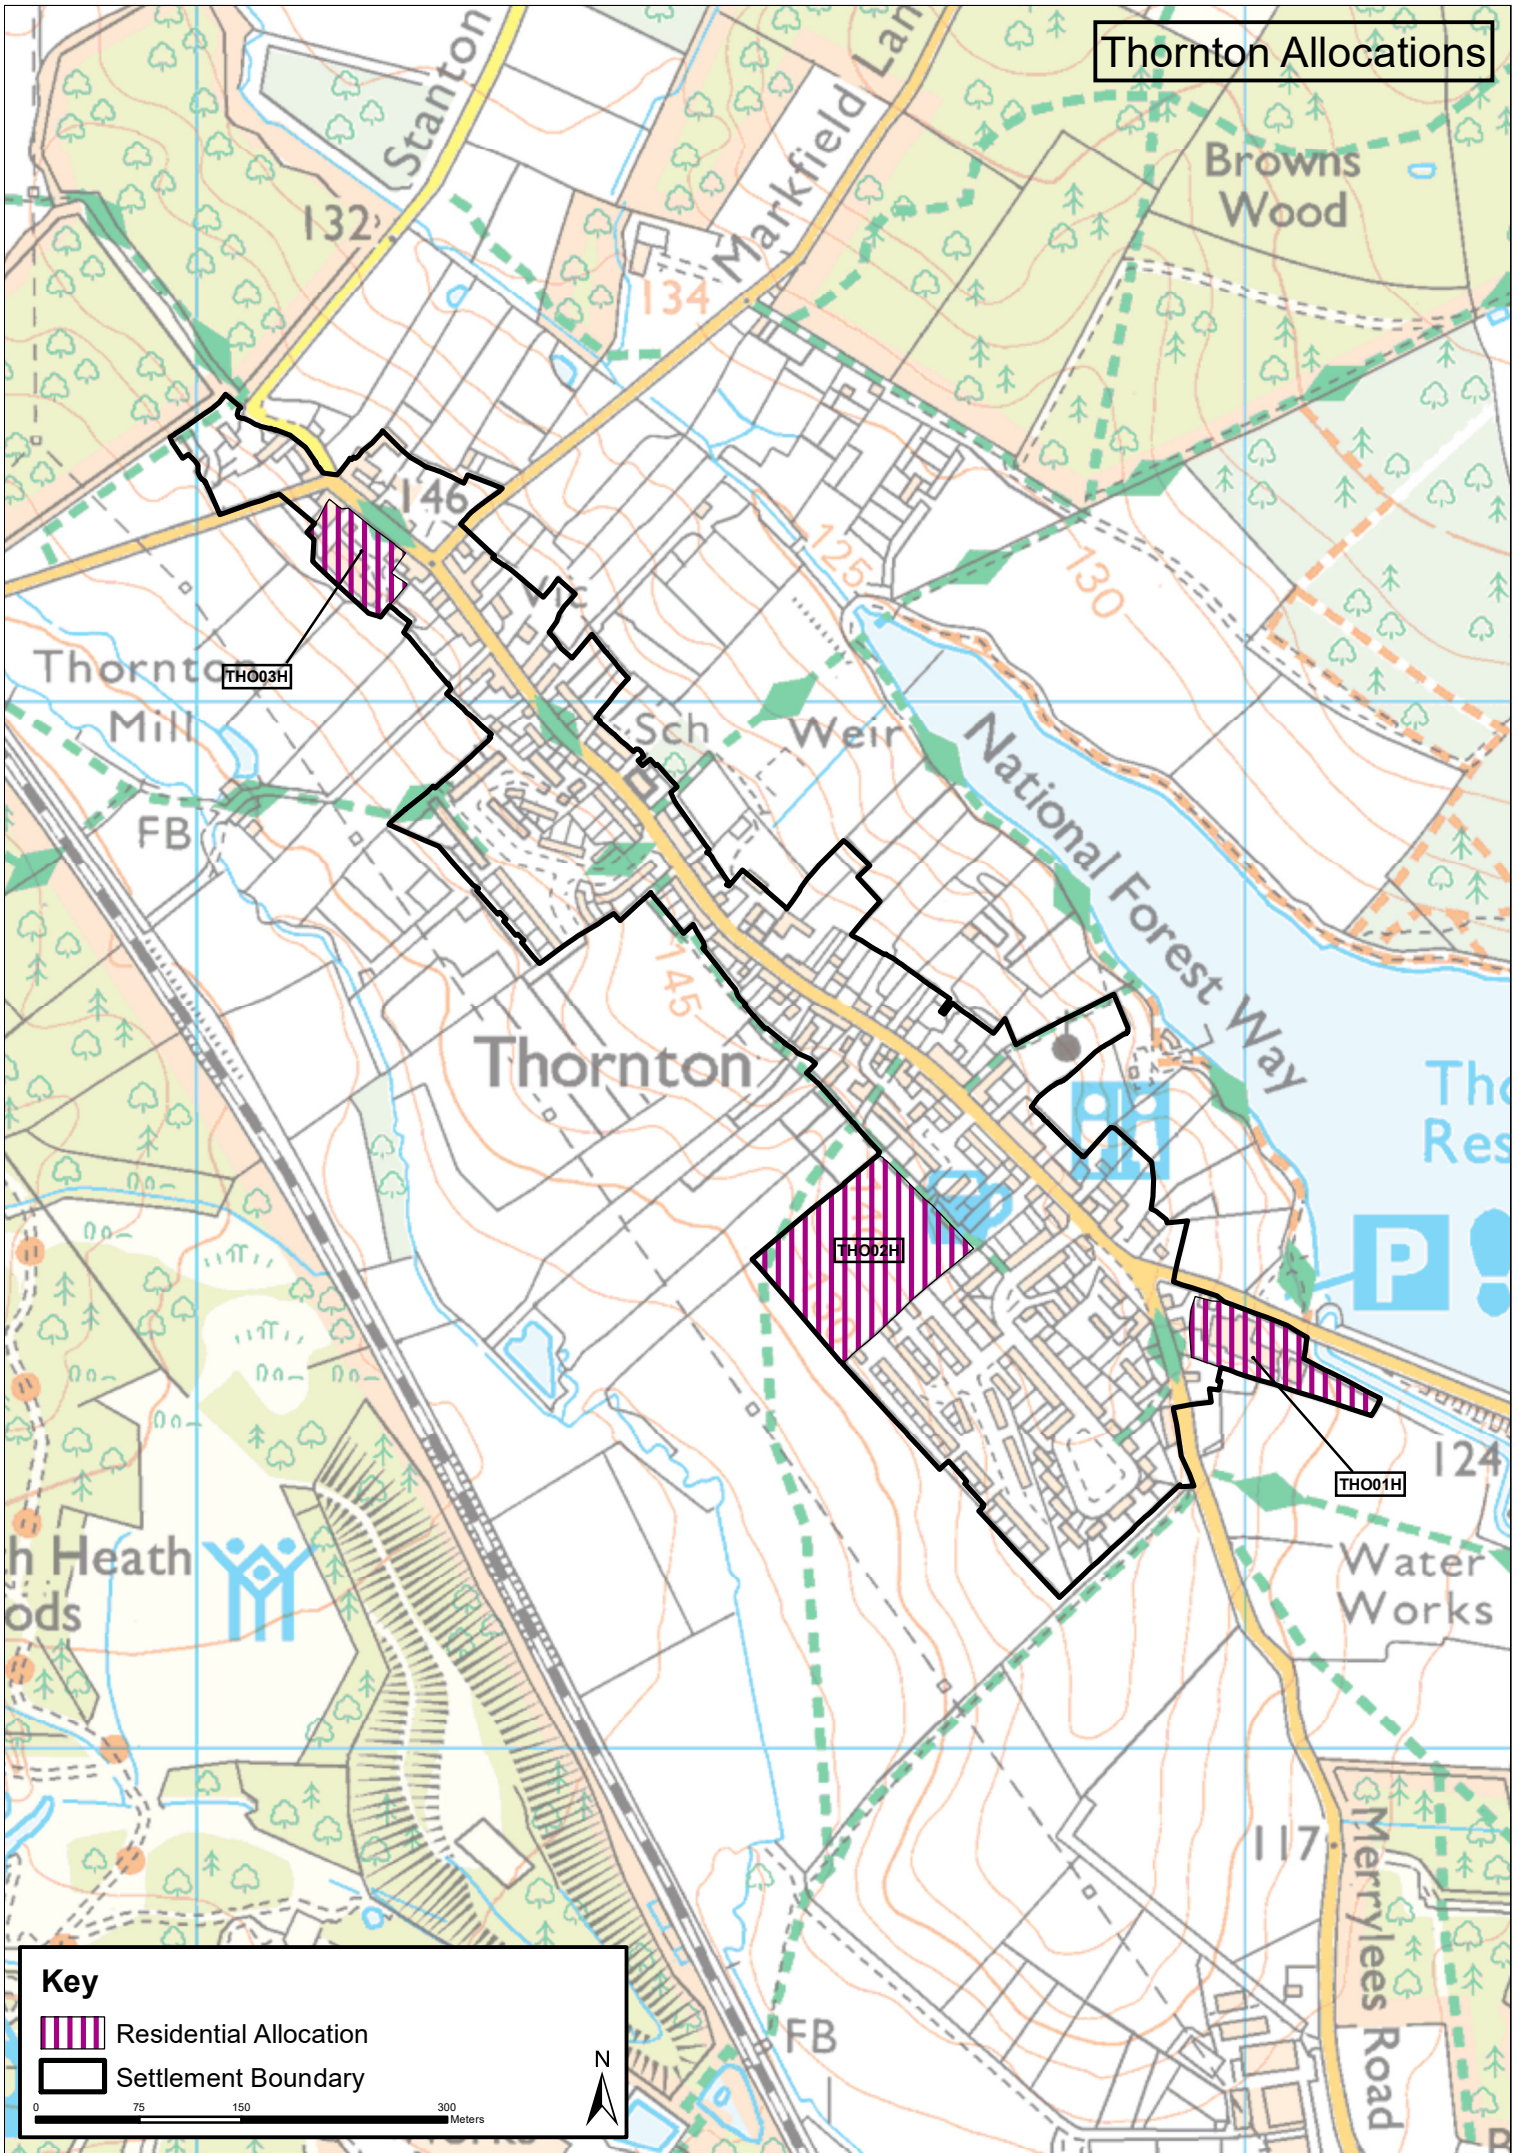

Sutton Cheney Allocations

Key

 Settlement Boundary

0 50 100 200 Meters

Thornton Allocations

Twycross Allocations

Key

- Existing Employment Site
- Residential Site with Planning Permission
- Settlement Boundary

0 75 150 300 Meters

N

Key

□ Settlement Boundary

0 50 100 200 Meters

Witherley Allocations