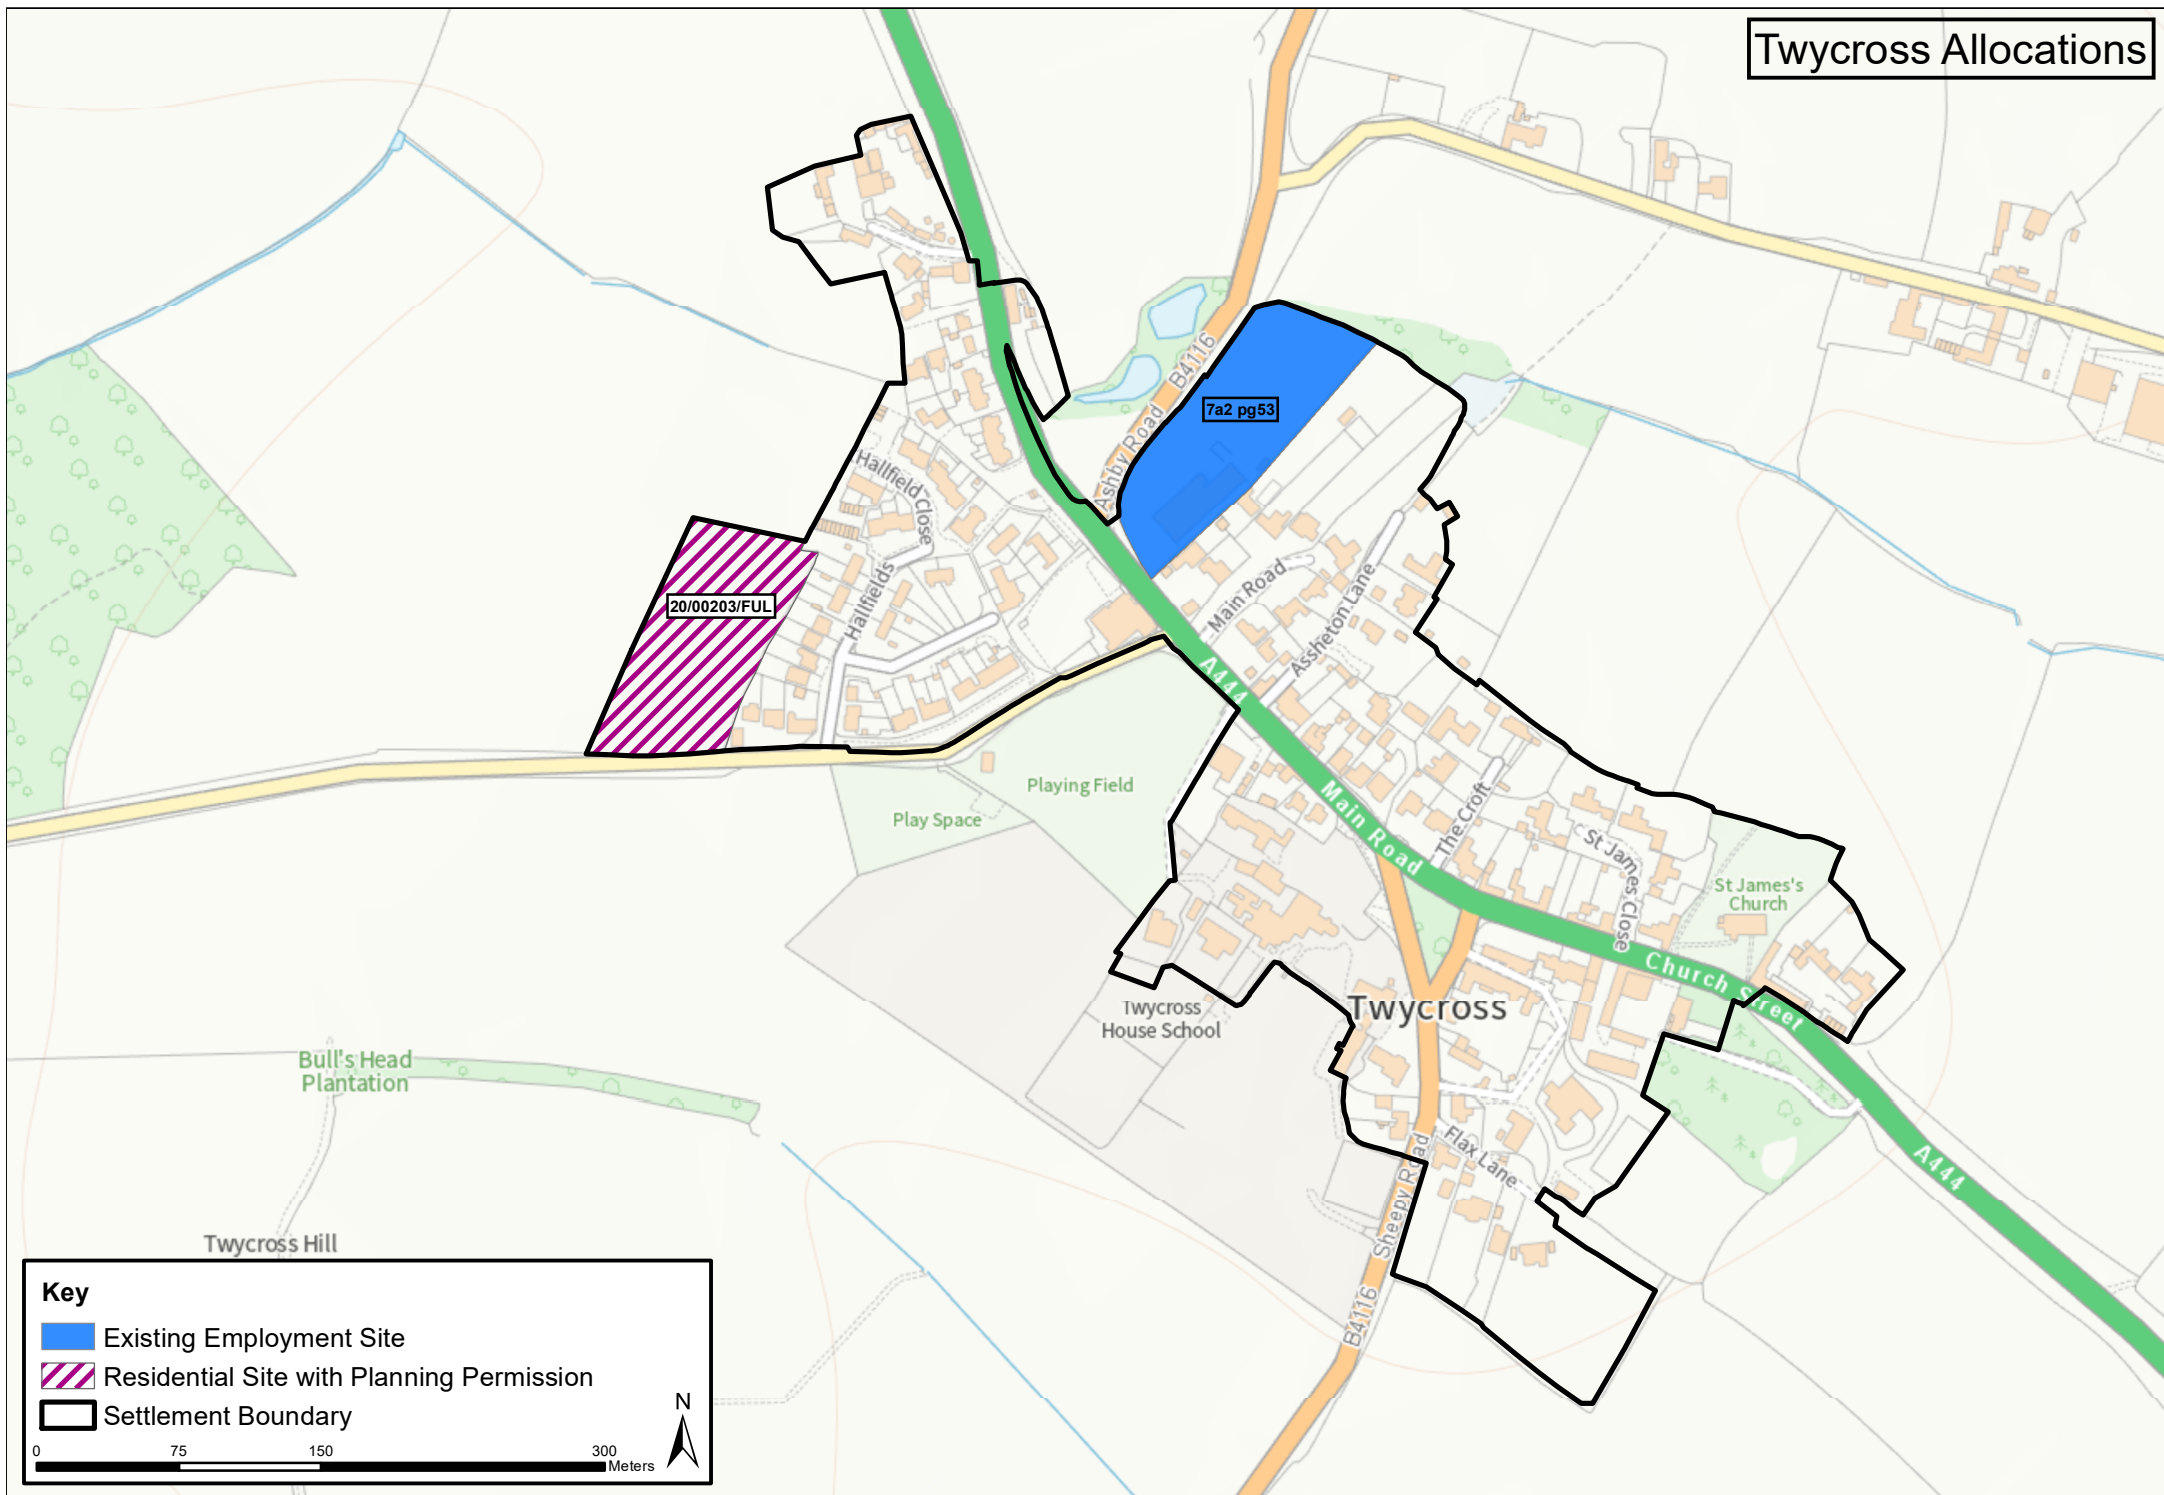

Sutton Cheney Allocations

Key

 Settlement Boundary

0 50 100 200 Meters

Thornton Allocations

Twycross Allocations

Key

- Existing Employment Site
- Residential Site with Planning Permission
- Settlement Boundary

0 75 150 300 Meters

N

Key

□ Settlement Boundary

0 50 100 200 Meters

Witherley Allocations